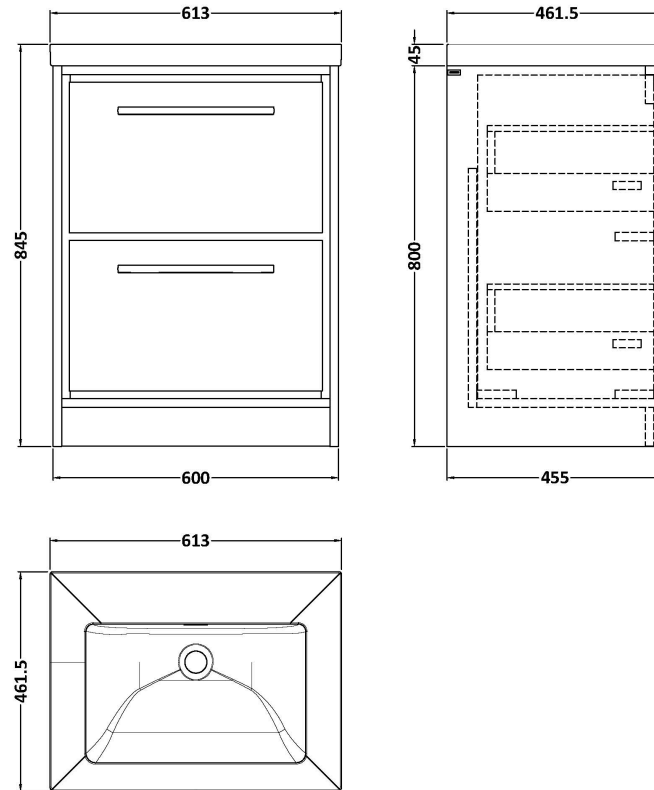

Sales Code: LIL2733K

Description: 600 Fs 2-Drawer Unit & Basin 0Th

Packaging Details

Barcode: 5056678487099

Sales Code: CBM613

Description: 600 X 460 Contemporary Basin 0Th

Product Dimensions

Height (mm):	45
Width (mm):	613
Depth (mm):	461
Nett Weight (kg):	17

Packaging Dimensions

Height (mm):	490
Width (mm):	650
Depth (mm):	220
Gross Weight (kg):	17.3

Packaging Data

Box Colour:	Brown Cardboard Box - Printed
Box Qty:	1
Label Size:	100 x 50
Label Colour:	White Label
Label Qty:	2

Outer Box Dimensions (If Applicable)

Height (mm):	
Width (mm):	
Depth (mm):	
Gross Weight (kg):	
Barcode:	5056678485224

Product Details

Country of Origin:	Utd.Arab.Emir.	
Fitting Instruction:	No	
Certification: CE & UKCA: No	WRAS: N/A	WRAS No: N/A
Product Material:	Fireclay	
Fixing Supplied:	No	

Basins: Tap Hole: Not Applicable Chain Stay Hole: No
Template: Not Required Waste Type Req: Slotted
Overflow Inc: Yes Overflow Cover: Yes
Inner Bowl Depth (mm): 135 mm