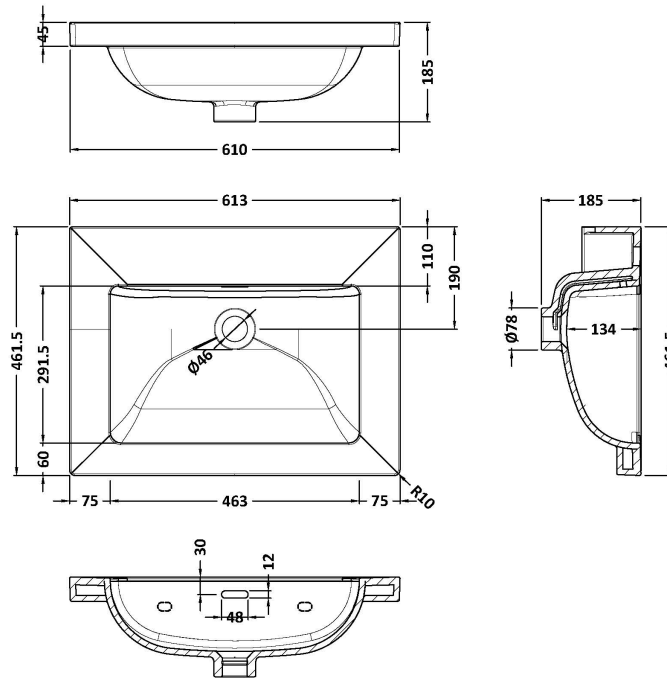

Sales Code: LIL2733K

Description: 600 Fs 2-Drawer Unit & Basin 0Th

Packaging Details

Barcode: 5056678487099

Sales Code: CBM613

Description: 600 X 460 Contemporary Basin 0Th

Product Dimensions

Height (mm):	45
Width (mm):	613
Depth (mm):	461
Nett Weight (kg):	17

Packaging Dimensions

Height (mm):	490
Width (mm):	650
Depth (mm):	220
Gross Weight (kg):	17.3

Packaging Data

Box Colour:	Brown Cardboard Box - Printed
Box Qty:	1
Label Size:	100 x 50
Label Colour:	White Label
Label Qty:	2

Outer Box Dimensions (If Applicable)

Height (mm):	
Width (mm):	
Depth (mm):	
Gross Weight (kg):	
Barcode:	5056678485224

Product Details

Country of Origin:	Utd.Arab.Emir.	
Fitting Instruction:	No	
Certification: CE & UKCA: No	WRAS: N/A	WRAS No: N/A
Product Material:	Fireclay	
Fixing Supplied:	No	

Basins: Tap Hole: Not Applicable Chain Stay Hole: No
Template: Not Required Waste Type Req: Slotted
Overflow Inc: Yes Overflow Cover: Yes
Inner Bowl Depth (mm): 135 mm