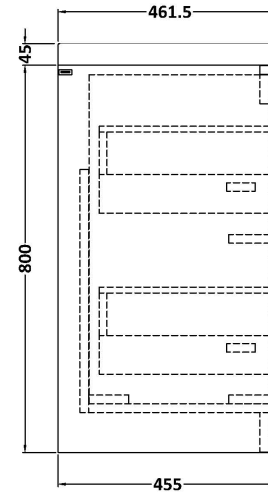

Sales Code: LIL2733L

Description: 600 Fs 2-Door Unit & Basin 1Th

### Product Dimensions

Height (mm):	45
Width (mm):	613
Depth (mm):	461
Nett Weight (kg):	17

### Packaging Dimensions

Height (mm):	490
Width (mm):	650
Depth (mm):	220
Gross Weight (kg):	17.3

### Outer Box Dimensions (If Applicable)

Height (mm):	
Width (mm):	
Depth (mm):	
Gross Weight (kg):	
Barcode:	5056678485231