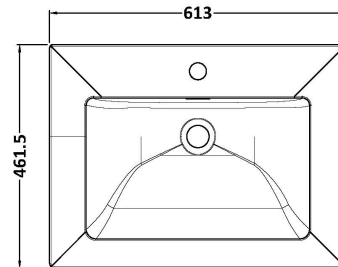

Sales Code: LIL2733L

Description: 600 Fs 2-Door Unit & Basin 1Th

Packaging Details

Barcode: 5056678487181