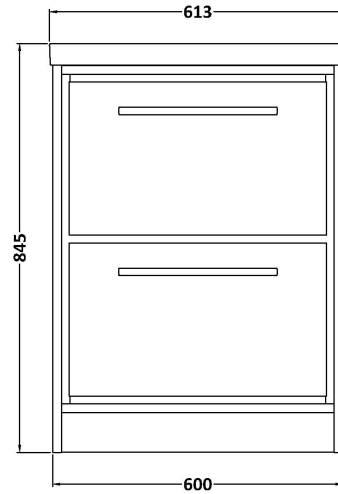

Sales Code: LIL2733L

Description: 600 Fs 2-Door Unit & Basin 1Th

### Product Dimensions

Height (mm):	45
Width (mm):	613
Depth (mm):	461
Nett Weight (kg):	17

### Packaging Dimensions

Height (mm):	490
Width (mm):	650
Depth (mm):	220
Gross Weight (kg):	17.3

### Outer Box Dimensions (If Applicable)

Height (mm):	
Width (mm):	
Depth (mm):	
Gross Weight (kg):	
Barcode:	5056678485231