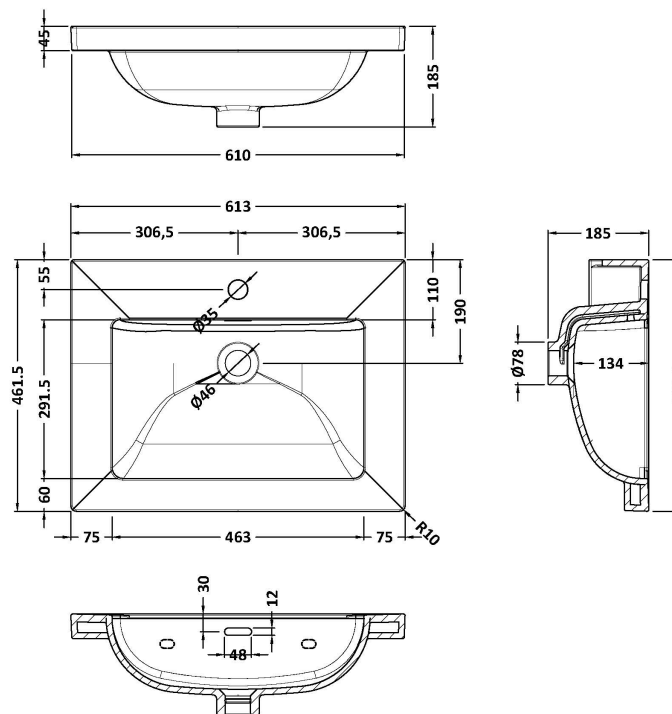

### Product Dimensions

Height (mm):	45
Width (mm):	613
Depth (mm):	461
Nett Weight (kg):	17

### Packaging Dimensions

Height (mm):	490
Width (mm):	650
Depth (mm):	220
Gross Weight (kg):	17.3

### Outer Box Dimensions (If Applicable)

Height (mm):	
Width (mm):	
Depth (mm):	
Gross Weight (kg):	
Barcode:	5056678485231

**Basins:** Tap Hole: One Taphole Chain Stay Hole: No  
Template: Not Required Waste Type Req: Slotted  
Overflow Inc: Yes Overflow Cover: Yes  
Inner Bowl Depth (mm): 135 mm