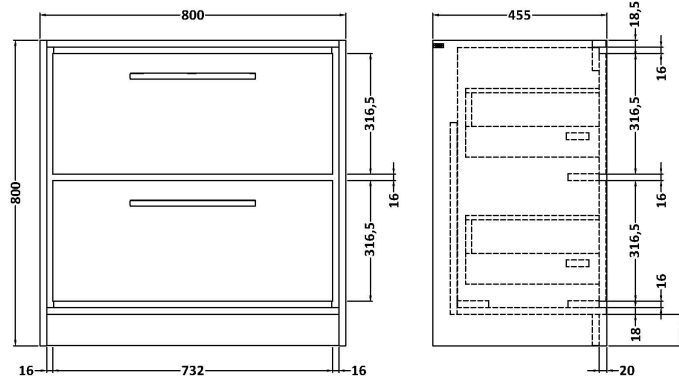

Sales Code: LIL2235GMT

Description: 800 Fs 2-Drawer Unit & Marble Worktop

Packaging Details

Barcode: 5056678487983

Sales Code: NFF2235

Description: 800 Fs 2-Drawer Unit (455 Deep)

Product Dimensions

Height (mm):	800
Width (mm):	800
Depth (mm):	455
Nett Weight (kg):	51.5

Packaging Dimensions

Height (mm):	840
Width (mm):	832
Depth (mm):	480
Gross Weight (kg):	52

Packaging Data

Box Colour:	Brown Cardboard Box - Printed
Box Qty:	0
Label Size:	0 x 0
Label Colour:	White Label
Label Qty:	2

Outer Box Dimensions (If Applicable)

Height (mm):	
Width (mm):	
Depth (mm):	
Gross Weight (kg):	
Barcode:	5056678485682

Product Details

Country of Origin:	China
Fitting Instruction:	No
CE & UKCA:	N/A
FSC Certified Materials:	Yes
Colour:	Graphite Grey Woodgrain
Construction Method:	Cam & Wood Dowel
Construction Type:	Rigid
Cabinet Finish:	MFC Textured Woodgrain
Fascia Finish:	MFC Textured Woodgrain
Cabinet Thickness (mm):	18
Fascia Thickness (mm):	18
Drawer Included:	Yes
Drawer Type:	80mm High Metal S/C Inc Galler
No of Shelves:	0
Hinge Type:	Not Applicable
Hinge Included:	Not Applicable
Adjustable Legs:	No, Not Required
Fixings Included:	Yes
Handle Style:	Contemporary
Waste Shroud:	Yes
Handle Included:	Yes, Supplied
Handle Type:	D-Shape

Sales Code: LOM38046

Description: 800 Marble Top (810 X 460mm)

Product Dimensions

Height (mm):	18
Width (mm):	810
Depth (mm):	460
Nett Weight (kg):	17.5

Packaging Dimensions

Height (mm):	35
Width (mm):	850
Depth (mm):	500
Gross Weight (kg):	18