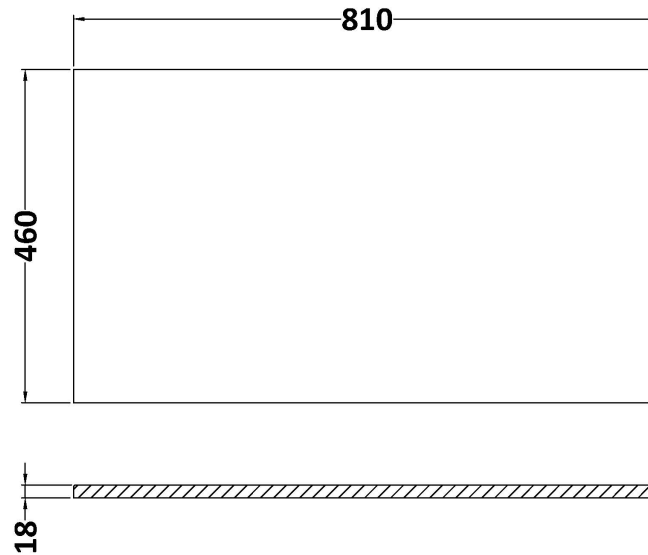

Packaging Dimensions

Height (mm):	840
Width (mm):	832
Depth (mm):	480
Gross Weight (kg):	52

Packaging Data

Box Colour:	Brown Cardboard Box - Printed
Box Qty:	0
Label Size:	0 x 0
Label Colour:	White Label
Label Qty:	2

Outer Box Dimensions (If Applicable)

Height (mm):	
Width (mm):	
Depth (mm):	
Gross Weight (kg):	
Barcode:	5056678485682

Product Details

Country of Origin:	China
Fitting Instruction:	No
CE & UKCA:	N/A
FSC Certified Materials:	Yes
Colour:	Graphite Grey Woodgrain
Construction Method:	Cam & Wood Dowel
Construction Type:	Rigid
Cabinet Finish:	MFC Textured Woodgrain
Fascia Finish:	MFC Textured Woodgrain
Cabinet Thickness (mm):	18
Fascia Thickness (mm):	18
Drawer Included:	Yes
Drawer Type:	80mm High Metal S/C Inc Galler
No of Shelves:	0
Hinge Type:	Not Applicable
Hinge Included:	Not Applicable
Adjustable Legs:	No, Not Required
Fixings Included:	Yes
Handle Style:	Contemporary
Waste Shroud:	Yes
Handle Included:	Yes, Supplied
Handle Type:	D-Shape

Sales Code: LOM38046

Description: 800 Marble Top (810 X 460mm)

Product Dimensions

Height (mm):	18
Width (mm):	810
Depth (mm):	460
Nett Weight (kg):	17.5

Packaging Dimensions

Height (mm):	35
Width (mm):	850
Depth (mm):	500
Gross Weight (kg):	18

Packaging Data

Box Colour:	Brown Cardboard Box
Box Qty:	1
Label Size:	100 x 50
Label Colour:	White Label
Label Qty:	1

Outer Box Dimensions (If Applicable)

Height (mm):	
Width (mm):	
Depth (mm):	
Gross Weight (kg):	
Barcode:	5056678477229