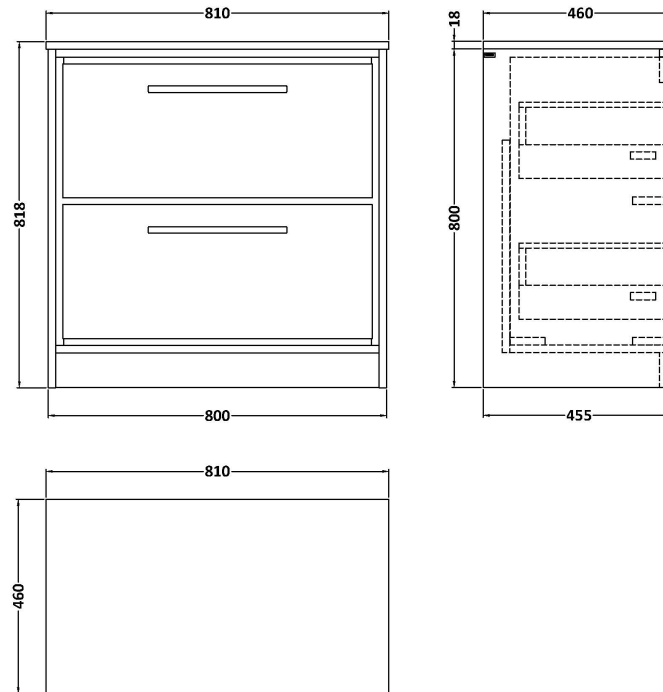

Sales Code: LIL2235GMT

Description: 800 Fs 2-Drawer Unit & Marble Worktop

Packaging Details

Barcode: 5056678487983

Sales Code: NFF2235

Description: 800 Fs 2-Drawer Unit (455 Deep)

Product Dimensions

Height (mm):	800
Width (mm):	800
Depth (mm):	455
Nett Weight (kg):	51.5

Packaging Dimensions

Height (mm):	840
Width (mm):	832
Depth (mm):	480
Gross Weight (kg):	52

Packaging Data

Box Colour:	Brown Cardboard Box - Printed
Box Qty:	0
Label Size:	0 x 0
Label Colour:	White Label
Label Qty:	2

Outer Box Dimensions (If Applicable)

Height (mm):	
Width (mm):	
Depth (mm):	
Gross Weight (kg):	
Barcode:	5056678485682

Product Details

Country of Origin:	China
Fitting Instruction:	No
CE & UKCA:	N/A
FSC Certified Materials:	Yes
Colour:	Graphite Grey Woodgrain
Construction Method:	Cam & Wood Dowel
Construction Type:	Rigid
Cabinet Finish:	MFC Textured Woodgrain
Fascia Finish:	MFC Textured Woodgrain
Cabinet Thickness (mm):	18
Fascia Thickness (mm):	18
Drawer Included:	Yes
Drawer Type:	80mm High Metal S/C Inc Galler
No of Shelves:	0
Hinge Type:	Not Applicable
Hinge Included:	Not Applicable
Adjustable Legs:	No, Not Required
Fixings Included:	Yes
Handle Style:	Contemporary
Waste Shroud:	Yes
Handle Included:	Yes, Supplied
Handle Type:	D-Shape

Sales Code: LOM38046

Description: 800 Marble Top (810 X 460mm)

Product Dimensions

Height (mm):	18
Width (mm):	810
Depth (mm):	460
Nett Weight (kg):	17.5

Packaging Dimensions

Height (mm):	35
Width (mm):	850
Depth (mm):	500
Gross Weight (kg):	18