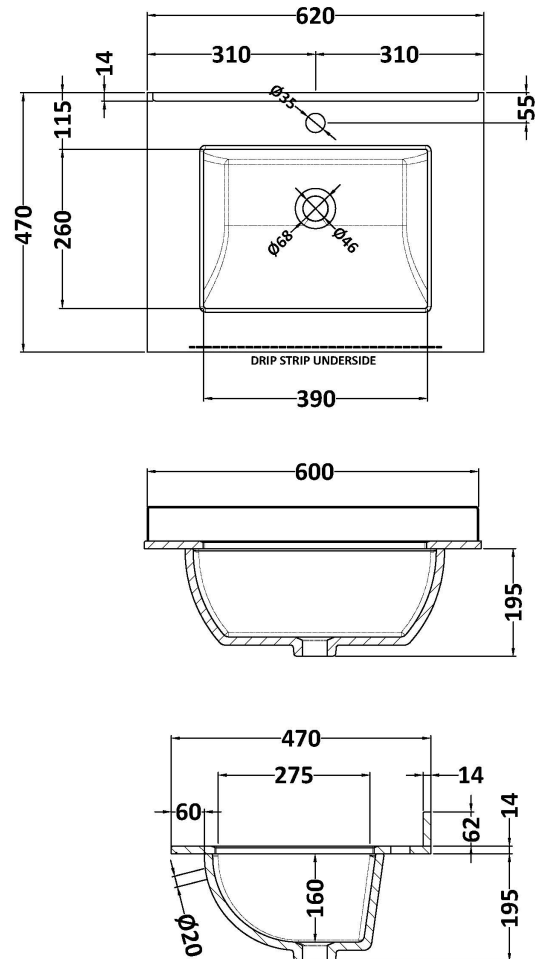

Sales Code: LIL2733WS1

Description: 600 Fs 2-Drawer Unit & Marble Worktop W

Packaging Details

Barcode: 5056678488454

Sales Code: LSM222

Description: 600 Single Bowl Marble Top 1Th

Product Dimensions

Height (mm):	62
Width (mm):	620
Depth (mm):	470
Nett Weight (kg):	13.5

Packaging Dimensions

Height (mm):	310
Width (mm):	700
Depth (mm):	550
Gross Weight (kg):	14

Packaging Data

Box Colour:	White Cardboard Box
Box Qty:	1
Label Size:	100 x 50
Label Colour:	White Label
Label Qty:	2

Outer Box Dimensions (If Applicable)

Height (mm):	
Width (mm):	
Depth (mm):	
Gross Weight (kg):	
Barcode:	5056462655864

Product Details

Country of Origin:	China
Fitting Instruction:	No
Certification: CE & UKCA:	N/A
WRAS:	N/A
WRAS No:	N/A
Product Material:	Vitreous China, Natural Marble
Fixing Supplied:	No

Cisterns: Operating Type: Not Applicable Fittings: Not Applicable
Lever Type: Not Applicable

Basins: Tap Hole: One Taphole Chain Stay Hole: No
Template: Not Applicable Waste Type Req: Slotted
Overflow Inc: Yes Overflow Cover: Yes
Inner Bowl Depth (mm): 160mm