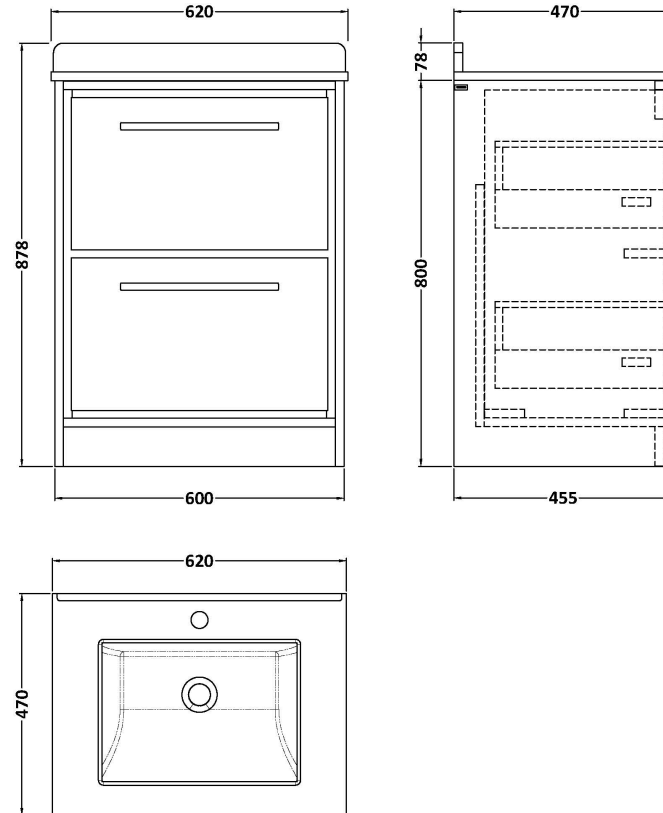

Sales Code: LIL2733WS1

Description: 600 Fs 2-Drawer Unit & Marble Worktop W

Packaging Details

Barcode: 5056678488454

Sales Code: LSM222

Description: 600 Single Bowl Marble Top 1Th

Product Dimensions

Height (mm):	62
Width (mm):	620
Depth (mm):	470
Nett Weight (kg):	13.5

Packaging Dimensions

Height (mm):	310
Width (mm):	700
Depth (mm):	550
Gross Weight (kg):	14

Packaging Data

Box Colour:	White Cardboard Box
Box Qty:	1
Label Size:	100 x 50
Label Colour:	White Label
Label Qty:	2

Outer Box Dimensions (If Applicable)

Height (mm):	
Width (mm):	
Depth (mm):	
Gross Weight (kg):	
Barcode:	5056462655864

Product Details

Country of Origin:	China
Fitting Instruction:	No
Certification: CE & UKCA:	N/A
WRAS:	N/A
WRAS No:	N/A
Product Material:	Vitreous China, Natural Marble
Fixing Supplied:	No

Cisterns: Operating Type: Not Applicable Fittings: Not Applicable
Lever Type: Not Applicable

Basins: Tap Hole: One Taphole Chain Stay Hole: No
Template: Not Applicable Waste Type Req: Slotted
Overflow Inc: Yes Overflow Cover: Yes
Inner Bowl Depth (mm): 160mm