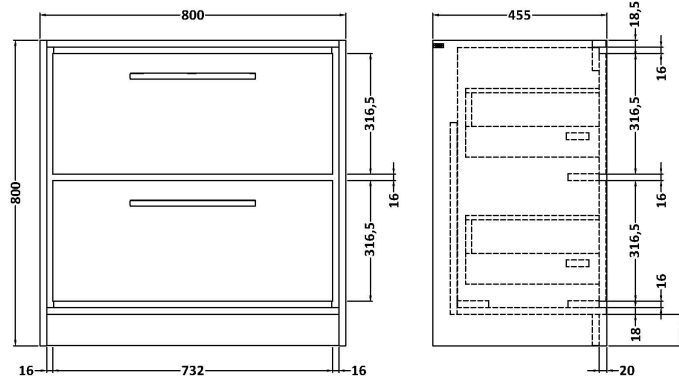

### Product Dimensions

Height (mm):	800
Width (mm):	800
Depth (mm):	455
Nett Weight (kg):	51.5

### Packaging Dimensions

Height (mm):	840
Width (mm):	832
Depth (mm):	480
Gross Weight (kg):	52

### Outer Box Dimensions (If Applicable)

Height (mm):	
Width (mm):	
Depth (mm):	
Gross Weight (kg):	
Barcode:	5056678485682

**Sales Code:** LOM18046

**Description:** 800 Marble Top (810 X 460mm)

**Product Dimensions**

Height (mm):	18
Width (mm):	810
Depth (mm):	460
Nett Weight (kg):	17.5

**Packaging Dimensions**

Height (mm):	35
Width (mm):	850
Depth (mm):	500
Gross Weight (kg):	18