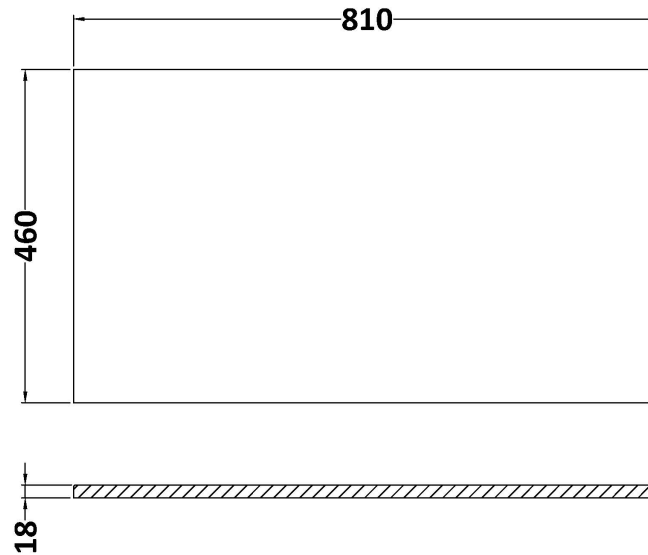

### Product Dimensions

Height (mm):	800
Width (mm):	800
Depth (mm):	455
Nett Weight (kg):	51.5

### Packaging Dimensions

Height (mm):	840
Width (mm):	832
Depth (mm):	480
Gross Weight (kg):	52

### Outer Box Dimensions (If Applicable)

Height (mm):	
Width (mm):	
Depth (mm):	
Gross Weight (kg):	
Barcode:	5056678485682

**Sales Code:** LOM18046

**Description:** 800 Marble Top (810 X 460mm)

**Product Dimensions**

Height (mm):	18
Width (mm):	810
Depth (mm):	460
Nett Weight (kg):	17.5

**Packaging Dimensions**

Height (mm):	35
Width (mm):	850
Depth (mm):	500
Gross Weight (kg):	18