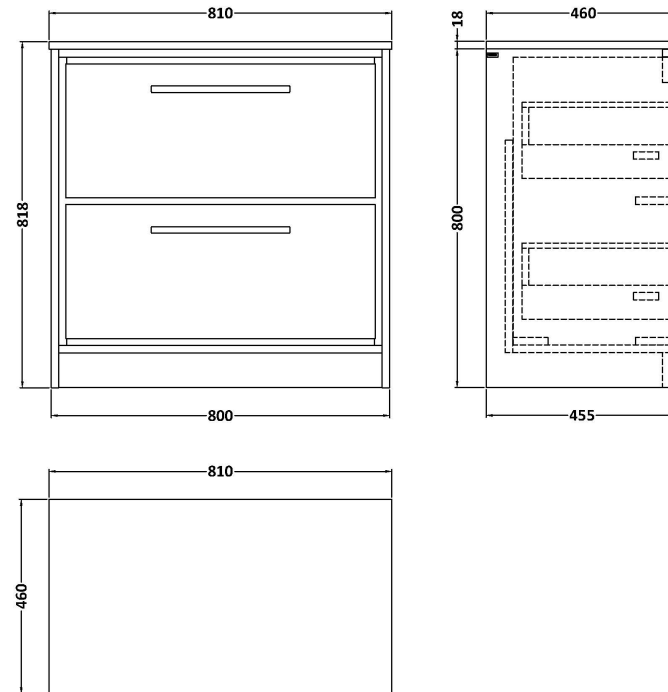

Sales Code: LIL2235WMT

Description: 800 Fs 2-Drawer Unit & Marble Worktop

Packaging Details

Barcode: 5056678487891