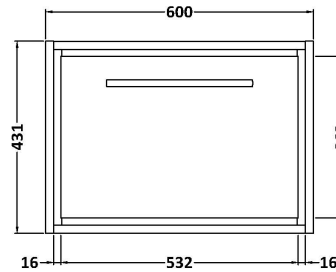

Sales Code: LIL2722CMT

Description: 600 Wh Single Drawer Unit & Marble Workt

Packaging Details

Barcode: 5056678487884

Sales Code: NFF2722

Description: 600 Single Drawer Unit (455 Deep)

Product Dimensions

Height (mm):	431
Width (mm):	600
Depth (mm):	455
Nett Weight (kg):	22.5

Packaging Dimensions

Height (mm):	470
Width (mm):	632
Depth (mm):	480
Gross Weight (kg):	23

Packaging Data

Box Colour:	Brown Cardboard Box - Printed
Box Qty:	0
Label Size:	0 x 0
Label Colour:	White Label
Label Qty:	2

Outer Box Dimensions (If Applicable)

Height (mm):	
Width (mm):	
Depth (mm):	
Gross Weight (kg):	
Barcode:	5056678482605

Product Details

Country of Origin:	China
Fitting Instruction:	No
CE & UKCA:	N/A
FSC Certified Materials:	Yes
Colour:	Brown Casella Oak
Construction Method:	Cam & Wood Dowel
Construction Type:	Rigid
Cabinet Finish:	MFC Textured Woodgrain
Fascia Finish:	MFC Textured Woodgrain
Cabinet Thickness (mm):	18
Fascia Thickness (mm):	18
Drawer Included:	Yes
Drawer Type:	80mm High Metal S/C Inc Galler
No of Shelves:	0
Hinge Type:	Not Applicable
Hinge Included:	Not Applicable
Adjustable Legs:	No, Not Required
Fixings Included:	Yes
Handle Style:	Contemporary
Waste Shroud:	Yes
Handle Included:	Yes, Supplied
Handle Type:	D-Shape

Sales Code: LOM96046

Description: 600 Marble Top (610 X 460mm)

Product Dimensions

Height (mm):	18
Width (mm):	610
Depth (mm):	460
Nett Weight (kg):	13.5

Packaging Dimensions

Height (mm):	35
Width (mm):	650
Depth (mm):	500
Gross Weight (kg):	14