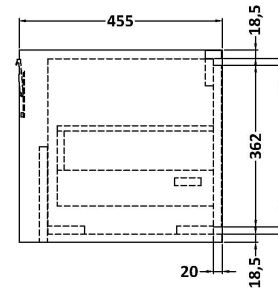

Sales Code: LIL2722CMT

Description: 600 Wh Single Drawer Unit & Marble Workt

Packaging Details

Barcode: 5056678487884

Sales Code: NFF2722

Description: 600 Single Drawer Unit (455 Deep)

Product Dimensions

Height (mm):	431
Width (mm):	600
Depth (mm):	455
Nett Weight (kg):	22.5

Packaging Dimensions

Height (mm):	470
Width (mm):	632
Depth (mm):	480
Gross Weight (kg):	23

Packaging Data

Box Colour:	Brown Cardboard Box - Printed
Box Qty:	0
Label Size:	0 x 0
Label Colour:	White Label
Label Qty:	2

Outer Box Dimensions (If Applicable)

Height (mm):	
Width (mm):	
Depth (mm):	
Gross Weight (kg):	
Barcode:	5056678482605

Product Details

Country of Origin:	China
Fitting Instruction:	No
CE & UKCA:	N/A
FSC Certified Materials:	Yes
Colour:	Brown Casella Oak
Construction Method:	Cam & Wood Dowel
Construction Type:	Rigid
Cabinet Finish:	MFC Textured Woodgrain
Fascia Finish:	MFC Textured Woodgrain
Cabinet Thickness (mm):	18
Fascia Thickness (mm):	18
Drawer Included:	Yes
Drawer Type:	80mm High Metal S/C Inc Galler
No of Shelves:	0
Hinge Type:	Not Applicable
Hinge Included:	Not Applicable
Adjustable Legs:	No, Not Required
Fixings Included:	Yes
Handle Style:	Contemporary
Waste Shroud:	Yes
Handle Included:	Yes, Supplied
Handle Type:	D-Shape

Sales Code: LOM96046

Description: 600 Marble Top (610 X 460mm)

Product Dimensions

Height (mm):	18
Width (mm):	610
Depth (mm):	460
Nett Weight (kg):	13.5

Packaging Dimensions

Height (mm):	35
Width (mm):	650
Depth (mm):	500
Gross Weight (kg):	14