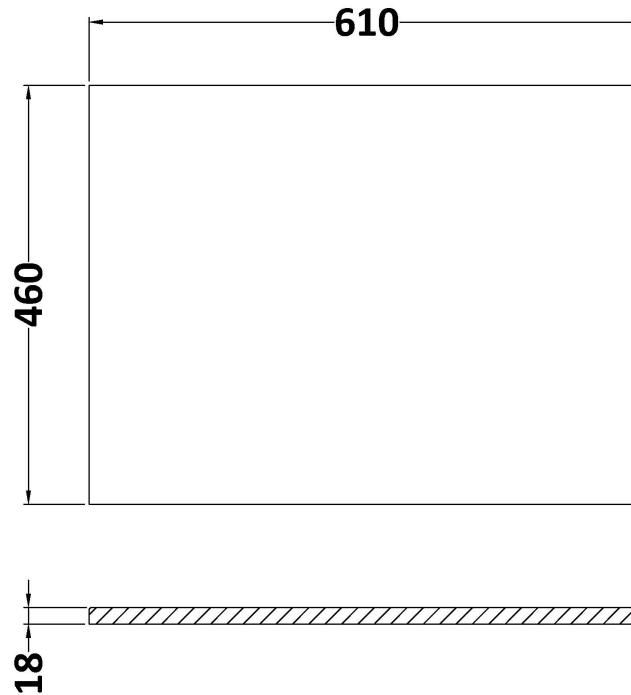

Packaging Dimensions

Height (mm):	470
Width (mm):	632
Depth (mm):	480
Gross Weight (kg):	23

Packaging Data

Box Colour:	Brown Cardboard Box - Printed
Box Qty:	0
Label Size:	0 x 0
Label Colour:	White Label
Label Qty:	2

Outer Box Dimensions (If Applicable)

Height (mm):	
Width (mm):	
Depth (mm):	
Gross Weight (kg):	
Barcode:	5056678482605

Product Details

Country of Origin:	China
Fitting Instruction:	No
CE & UKCA:	N/A
FSC Certified Materials:	Yes
Colour:	Brown Casella Oak
Construction Method:	Cam & Wood Dowel
Construction Type:	Rigid
Cabinet Finish:	MFC Textured Woodgrain
Fascia Finish:	MFC Textured Woodgrain
Cabinet Thickness (mm):	18
Fascia Thickness (mm):	18
Drawer Included:	Yes
Drawer Type:	80mm High Metal S/C Inc Galler
No of Shelves:	0
Hinge Type:	Not Applicable
Hinge Included:	Not Applicable
Adjustable Legs:	No, Not Required
Fixings Included:	Yes
Handle Style:	Contemporary
Waste Shroud:	Yes
Handle Included:	Yes, Supplied
Handle Type:	D-Shape

Sales Code: LOM96046

Description: 600 Marble Top (610 X 460mm)

Product Dimensions

Height (mm):	18
Width (mm):	610
Depth (mm):	460
Nett Weight (kg):	13.5

Packaging Dimensions

Height (mm):	35
Width (mm):	650
Depth (mm):	500
Gross Weight (kg):	14

Packaging Data

Box Colour:	Brown Cardboard Box
Box Qty:	1
Label Size:	100 x 50
Label Colour:	White Label
Label Qty:	1

Outer Box Dimensions (If Applicable)

Height (mm):	
Width (mm):	
Depth (mm):	
Gross Weight (kg):	
Barcode:	5056678482360