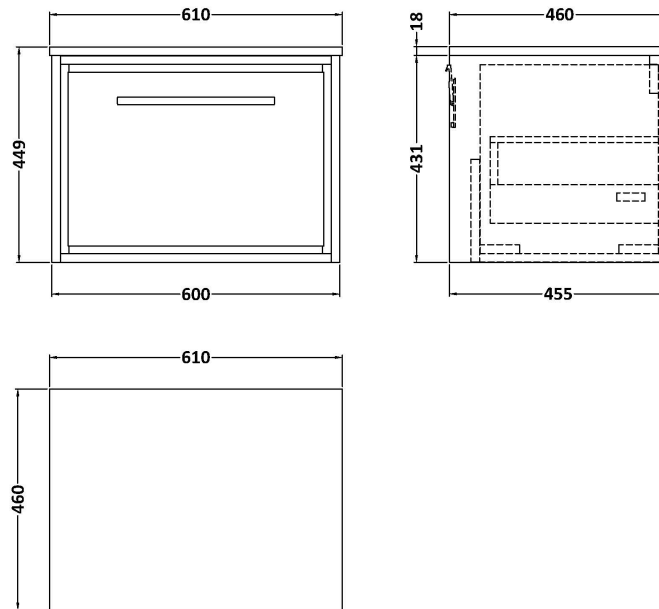

Sales Code: LIL2722CMT

Description: 600 Wh Single Drawer Unit & Marble Workt

Packaging Details

Barcode: 5056678487884

Sales Code: NFF2722

Description: 600 Single Drawer Unit (455 Deep)

Product Dimensions

Height (mm):	431
Width (mm):	600
Depth (mm):	455
Nett Weight (kg):	22.5

Packaging Dimensions

Height (mm):	470
Width (mm):	632
Depth (mm):	480
Gross Weight (kg):	23

Packaging Data

Box Colour:	Brown Cardboard Box - Printed
Box Qty:	0
Label Size:	0 x 0
Label Colour:	White Label
Label Qty:	2

Outer Box Dimensions (If Applicable)

Height (mm):	
Width (mm):	
Depth (mm):	
Gross Weight (kg):	
Barcode:	5056678482605

Product Details

Country of Origin:	China
Fitting Instruction:	No
CE & UKCA:	N/A
FSC Certified Materials:	Yes
Colour:	Brown Casella Oak
Construction Method:	Cam & Wood Dowel
Construction Type:	Rigid
Cabinet Finish:	MFC Textured Woodgrain
Fascia Finish:	MFC Textured Woodgrain
Cabinet Thickness (mm):	18
Fascia Thickness (mm):	18
Drawer Included:	Yes
Drawer Type:	80mm High Metal S/C Inc Galler
No of Shelves:	0
Hinge Type:	Not Applicable
Hinge Included:	Not Applicable
Adjustable Legs:	No, Not Required
Fixings Included:	Yes
Handle Style:	Contemporary
Waste Shroud:	Yes
Handle Included:	Yes, Supplied
Handle Type:	D-Shape

Sales Code: LOM96046

Description: 600 Marble Top (610 X 460mm)

Product Dimensions

Height (mm):	18
Width (mm):	610
Depth (mm):	460
Nett Weight (kg):	13.5

Packaging Dimensions

Height (mm):	35
Width (mm):	650
Depth (mm):	500
Gross Weight (kg):	14