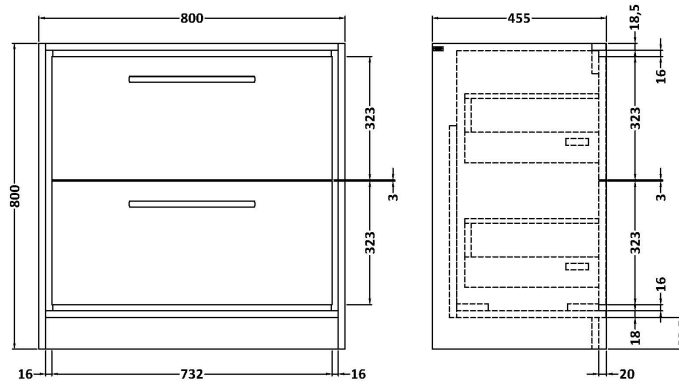

### Product Dimensions

Height (mm):	800
Width (mm):	800
Depth (mm):	455
Nett Weight (kg):	51.5

### Packaging Dimensions

Height (mm):	840
Width (mm):	832
Depth (mm):	480
Gross Weight (kg):	52

### Product Dimensions

Height (mm):	18
Width (mm):	812
Depth (mm):	465
Nett Weight (kg):	17

### Packaging Dimensions

Height (mm):	195
Width (mm):	825
Depth (mm):	480
Gross Weight (kg):	17.5