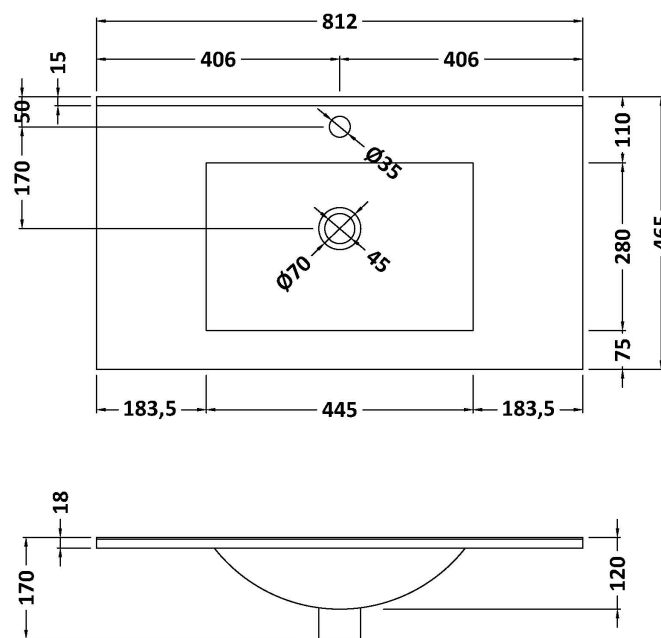

### Product Dimensions

Height (mm):	800
Width (mm):	800
Depth (mm):	455
Nett Weight (kg):	51.5

### Packaging Dimensions

Height (mm):	840
Width (mm):	832
Depth (mm):	480
Gross Weight (kg):	52

### Outer Box Dimensions (If Applicable)

Height (mm):	
Width (mm):	
Depth (mm):	
Gross Weight (kg):	
Barcode:	5056678485705

### Product Dimensions

Height (mm):	18
Width (mm):	812
Depth (mm):	465
Nett Weight (kg):	17