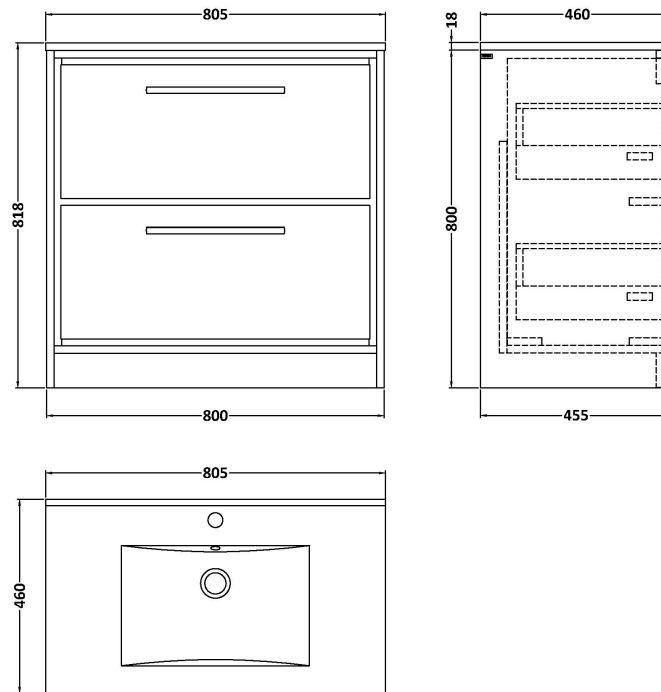

Sales Code: LIL2735C

Description: 800 Fs 2-Drawer Unit & Basin 1Th

Packaging Details

Barcode: 5056678485828