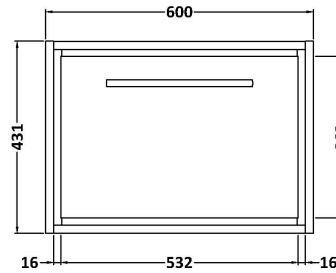

Sales Code: LIL2722W2

Description: 1200 Wh Single Drawer Unit & Worktop

Packaging Details

Barcode: 5056678486528

Sales Code: NFF2722

Description: 600 Single Drawer Unit (455 Deep)

Product Dimensions

Height (mm):	431
Width (mm):	600
Depth (mm):	455
Nett Weight (kg):	22.5

Packaging Dimensions

Height (mm):	470
Width (mm):	632
Depth (mm):	480
Gross Weight (kg):	23

Packaging Data

Box Colour:	Brown Cardboard Box - Printed
Box Qty:	0
Label Size:	0 x 0
Label Colour:	White Label
Label Qty:	2

Outer Box Dimensions (If Applicable)

Height (mm):	
Width (mm):	
Depth (mm):	
Gross Weight (kg):	
Barcode:	5056678482605

Product Details

Country of Origin:	China
Fitting Instruction:	No
CE & UKCA:	N/A
FSC Certified Materials:	Yes
Colour:	Brown Casella Oak
Construction Method:	Cam & Wood Dowel
Construction Type:	Rigid
Cabinet Finish:	MFC Textured Woodgrain
Fascia Finish:	MFC Textured Woodgrain
Cabinet Thickness (mm):	18
Fascia Thickness (mm):	18
Drawer Included:	Yes
Drawer Type:	80mm High Metal S/C Inc Galler
No of Shelves:	0
Hinge Type:	Not Applicable
Hinge Included:	Not Applicable
Adjustable Legs:	No, Not Required
Fixings Included:	Yes
Handle Style:	Contemporary
Waste Shroud:	Yes
Handle Included:	Yes, Supplied
Handle Type:	D-Shape

Sales Code: MWT271260

Description: 1200 Worktop (1205X460x18mm)

Product Dimensions

Height (mm):	18
Width (mm):	1205
Depth (mm):	460
Nett Weight (kg):	6

Packaging Dimensions

Height (mm):	25
Width (mm):	1225
Depth (mm):	510
Gross Weight (kg):	6.5