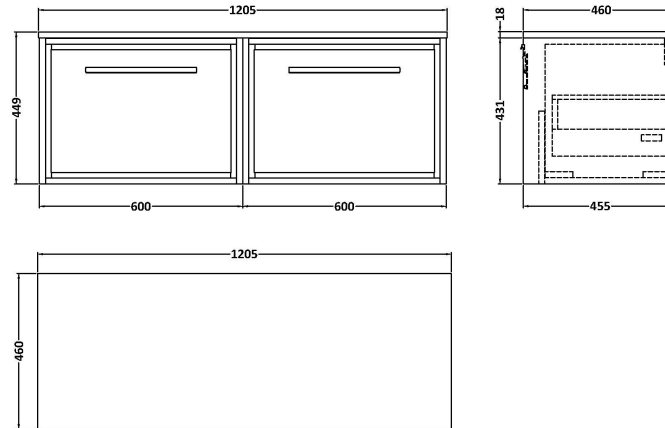

Sales Code: LIL2722W2

Description: 1200 Wh Single Drawer Unit & Worktop

Packaging Details

Barcode: 5056678486528

Sales Code: NFF2722

Description: 600 Single Drawer Unit (455 Deep)

Product Dimensions

Height (mm):	431
Width (mm):	600
Depth (mm):	455
Nett Weight (kg):	22.5

Packaging Dimensions

Height (mm):	470
Width (mm):	632
Depth (mm):	480
Gross Weight (kg):	23

Packaging Data

Box Colour:	Brown Cardboard Box - Printed
Box Qty:	0
Label Size:	0 x 0
Label Colour:	White Label
Label Qty:	2

Outer Box Dimensions (If Applicable)

Height (mm):	
Width (mm):	
Depth (mm):	
Gross Weight (kg):	
Barcode:	5056678482605

Product Details

Country of Origin:	China
Fitting Instruction:	No
CE & UKCA:	N/A
FSC Certified Materials:	Yes
Colour:	Brown Casella Oak
Construction Method:	Cam & Wood Dowel
Construction Type:	Rigid
Cabinet Finish:	MFC Textured Woodgrain
Fascia Finish:	MFC Textured Woodgrain
Cabinet Thickness (mm):	18
Fascia Thickness (mm):	18
Drawer Included:	Yes
Drawer Type:	80mm High Metal S/C Inc Galler
No of Shelves:	0
Hinge Type:	Not Applicable
Hinge Included:	Not Applicable
Adjustable Legs:	No, Not Required
Fixings Included:	Yes
Handle Style:	Contemporary
Waste Shroud:	Yes
Handle Included:	Yes, Supplied
Handle Type:	D-Shape

Sales Code: MWT271260

Description: 1200 Worktop (1205X460x18mm)

Product Dimensions

Height (mm):	18
Width (mm):	1205
Depth (mm):	460
Nett Weight (kg):	6

Packaging Dimensions

Height (mm):	25
Width (mm):	1225
Depth (mm):	510
Gross Weight (kg):	6.5