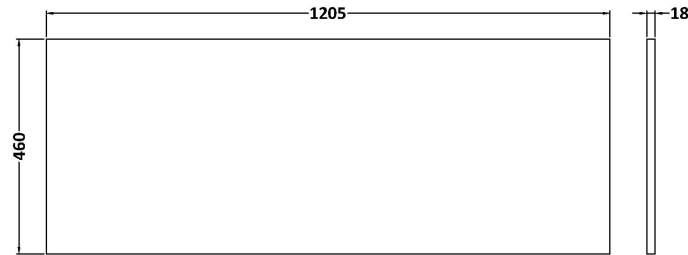

Packaging Dimensions

Height (mm):	470
Width (mm):	632
Depth (mm):	480
Gross Weight (kg):	23

Packaging Data

Box Colour:	Brown Cardboard Box - Printed
Box Qty:	0
Label Size:	0 x 0
Label Colour:	White Label
Label Qty:	2

Outer Box Dimensions (If Applicable)

Height (mm):	
Width (mm):	
Depth (mm):	
Gross Weight (kg):	
Barcode:	5056678482605

Product Details

Country of Origin:	China
Fitting Instruction:	No
CE & UKCA:	N/A
FSC Certified Materials:	Yes
Colour:	Brown Casella Oak
Construction Method:	Cam & Wood Dowel
Construction Type:	Rigid
Cabinet Finish:	MFC Textured Woodgrain
Fascia Finish:	MFC Textured Woodgrain
Cabinet Thickness (mm):	18
Fascia Thickness (mm):	18
Drawer Included:	Yes
Drawer Type:	80mm High Metal S/C Inc Galler
No of Shelves:	0
Hinge Type:	Not Applicable
Hinge Included:	Not Applicable
Adjustable Legs:	No, Not Required
Fixings Included:	Yes
Handle Style:	Contemporary
Waste Shroud:	Yes
Handle Included:	Yes, Supplied
Handle Type:	D-Shape

Sales Code: MWT271260

Description: 1200 Worktop (1205X460x18mm)

Product Dimensions

Height (mm):	18
Width (mm):	1205
Depth (mm):	460
Nett Weight (kg):	6

Packaging Dimensions

Height (mm):	25
Width (mm):	1225
Depth (mm):	510
Gross Weight (kg):	6.5

Packaging Data

Box Colour:	Brown Cardboard Box - Printed
Box Qty:	1
Label Size:	100 x 50
Label Colour:	Not Applicable
Label Qty:	0

Outer Box Dimensions (If Applicable)

Height (mm):	
Width (mm):	
Depth (mm):	
Gross Weight (kg):	
Barcode:	5056678482452