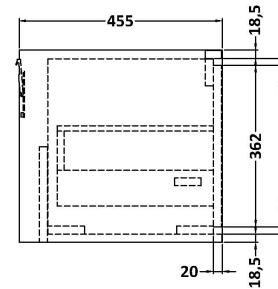

Sales Code: LIL2722W2

Description: 1200 Wh Single Drawer Unit & Worktop

Packaging Details

Barcode: 5056678486528

Sales Code: NFF2722

Description: 600 Single Drawer Unit (455 Deep)

Product Dimensions

Height (mm):	431
Width (mm):	600
Depth (mm):	455
Nett Weight (kg):	22.5

Packaging Dimensions

Height (mm):	470
Width (mm):	632
Depth (mm):	480
Gross Weight (kg):	23

Packaging Data

Box Colour:	Brown Cardboard Box - Printed
Box Qty:	0
Label Size:	0 x 0
Label Colour:	White Label
Label Qty:	2

Outer Box Dimensions (If Applicable)

Height (mm):	
Width (mm):	
Depth (mm):	
Gross Weight (kg):	
Barcode:	5056678482605

Product Details

Country of Origin:	China
Fitting Instruction:	No
CE & UKCA:	N/A
FSC Certified Materials:	Yes
Colour:	Brown Casella Oak
Construction Method:	Cam & Wood Dowel
Construction Type:	Rigid
Cabinet Finish:	MFC Textured Woodgrain
Fascia Finish:	MFC Textured Woodgrain
Cabinet Thickness (mm):	18
Fascia Thickness (mm):	18
Drawer Included:	Yes
Drawer Type:	80mm High Metal S/C Inc Galler
No of Shelves:	0
Hinge Type:	Not Applicable
Hinge Included:	Not Applicable
Adjustable Legs:	No, Not Required
Fixings Included:	Yes
Handle Style:	Contemporary
Waste Shroud:	Yes
Handle Included:	Yes, Supplied
Handle Type:	D-Shape

Sales Code: MWT271260

Description: 1200 Worktop (1205X460x18mm)

Product Dimensions

Height (mm):	18
Width (mm):	1205
Depth (mm):	460
Nett Weight (kg):	6

Packaging Dimensions

Height (mm):	25
Width (mm):	1225
Depth (mm):	510
Gross Weight (kg):	6.5