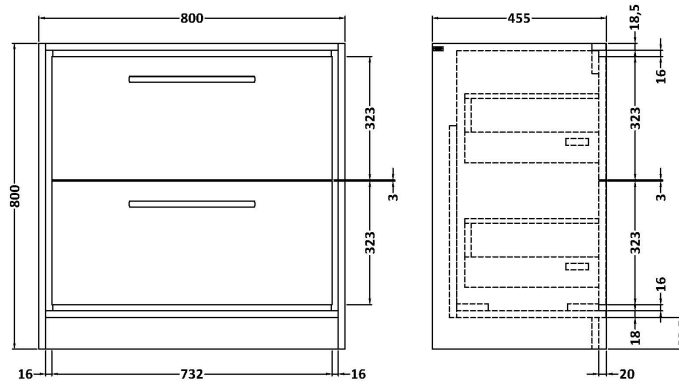

Sales Code: LIL2735K

Description: 800 Fs 2-Drawer Unit & Basin 0Th

Packaging Details

Barcode: 5056678487365

Sales Code: NFF2735

Description: 800 Fs 2-Drawer Unit (455 Deep)

Product Dimensions

Height (mm):	800
Width (mm):	800
Depth (mm):	455
Nett Weight (kg):	51.5

Packaging Dimensions

Height (mm):	840
Width (mm):	832
Depth (mm):	480
Gross Weight (kg):	52

Packaging Data

Box Colour:	Brown Cardboard Box - Printed
Box Qty:	0
Label Size:	0 x 0
Label Colour:	White Label
Label Qty:	2

Outer Box Dimensions (If Applicable)

Height (mm):	
Width (mm):	
Depth (mm):	
Gross Weight (kg):	
Barcode:	5056678485705

Product Details

Country of Origin:	China
Fitting Instruction:	No
CE & UKCA:	N/A
FSC Certified Materials:	Yes
Colour:	Brown Casella Oak
Construction Method:	Cam & Wood Dowel
Construction Type:	Rigid
Cabinet Finish:	MFC Textured Woodgrain
Fascia Finish:	MFC Textured Woodgrain
Cabinet Thickness (mm):	18
Fascia Thickness (mm):	18
Drawer Included:	Yes
Drawer Type:	80mm High Metal S/C Inc Galler
No of Shelves:	0
Hinge Type:	Not Applicable
Hinge Included:	Not Applicable
Adjustable Legs:	No, Not Required
Fixings Included:	Yes
Handle Style:	Contemporary
Waste Shroud:	Yes
Handle Included:	Yes, Supplied
Handle Type:	D-Shape

Sales Code: CBM615

Description: 800 X 460 Contemporary Basin 0Th

Product Dimensions

Height (mm):	45
Width (mm):	813
Depth (mm):	461
Nett Weight (kg):	22.2

Packaging Dimensions

Height (mm):	490
Width (mm):	850
Depth (mm):	220
Gross Weight (kg):	22.5