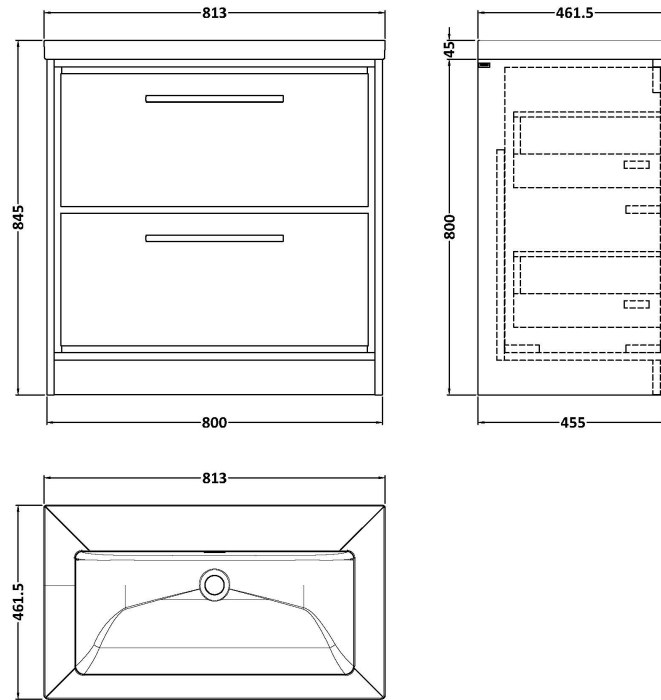

Sales Code: LIL2735K

Description: 800 Fs 2-Drawer Unit & Basin 0Th

Packaging Details

Barcode: 5056678487365

Sales Code: NFF2735

Description: 800 Fs 2-Drawer Unit (455 Deep)

Product Dimensions

Height (mm):	800
Width (mm):	800
Depth (mm):	455
Nett Weight (kg):	51.5

Packaging Dimensions

Height (mm):	840
Width (mm):	832
Depth (mm):	480
Gross Weight (kg):	52

Packaging Data

Box Colour:	Brown Cardboard Box - Printed
Box Qty:	0
Label Size:	0 x 0
Label Colour:	White Label
Label Qty:	2

Outer Box Dimensions (If Applicable)

Height (mm):	
Width (mm):	
Depth (mm):	
Gross Weight (kg):	
Barcode:	5056678485705

Product Details

Country of Origin:	China
Fitting Instruction:	No
CE & UKCA:	N/A
FSC Certified Materials:	Yes
Colour:	Brown Casella Oak
Construction Method:	Cam & Wood Dowel
Construction Type:	Rigid
Cabinet Finish:	MFC Textured Woodgrain
Fascia Finish:	MFC Textured Woodgrain
Cabinet Thickness (mm):	18
Fascia Thickness (mm):	18
Drawer Included:	Yes
Drawer Type:	80mm High Metal S/C Inc Galler
No of Shelves:	0
Hinge Type:	Not Applicable
Hinge Included:	Not Applicable
Adjustable Legs:	No, Not Required
Fixings Included:	Yes
Handle Style:	Contemporary
Waste Shroud:	Yes
Handle Included:	Yes, Supplied
Handle Type:	D-Shape

Sales Code: CBM615

Description: 800 X 460 Contemporary Basin 0Th

Product Dimensions

Height (mm):	45
Width (mm):	813
Depth (mm):	461
Nett Weight (kg):	22.2

Packaging Dimensions

Height (mm):	490
Width (mm):	850
Depth (mm):	220
Gross Weight (kg):	22.5