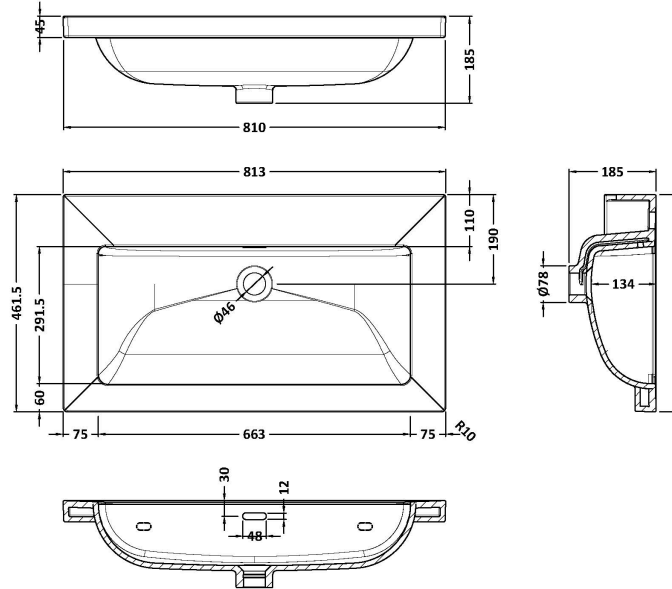

Packaging Dimensions

Height (mm):	840
Width (mm):	832
Depth (mm):	480
Gross Weight (kg):	52

Packaging Data

Box Colour:	Brown Cardboard Box - Printed
Box Qty:	0
Label Size:	0 x 0
Label Colour:	White Label
Label Qty:	2

Outer Box Dimensions (If Applicable)

Height (mm):	
Width (mm):	
Depth (mm):	
Gross Weight (kg):	
Barcode:	5056678485705

Product Details

Country of Origin:	China
Fitting Instruction:	No
CE & UKCA:	N/A
FSC Certified Materials:	Yes
Colour:	Brown Casella Oak
Construction Method:	Cam & Wood Dowel
Construction Type:	Rigid
Cabinet Finish:	MFC Textured Woodgrain
Fascia Finish:	MFC Textured Woodgrain
Cabinet Thickness (mm):	18
Fascia Thickness (mm):	18
Drawer Included:	Yes
Drawer Type:	80mm High Metal S/C Inc Galler
No of Shelves:	0
Hinge Type:	Not Applicable
Hinge Included:	Not Applicable
Adjustable Legs:	No, Not Required
Fixings Included:	Yes
Handle Style:	Contemporary
Waste Shroud:	Yes
Handle Included:	Yes, Supplied
Handle Type:	D-Shape

Sales Code: CBM615

Description: 800 X 460 Contemporary Basin 0Th

Product Dimensions

Height (mm):	45
Width (mm):	813
Depth (mm):	461
Nett Weight (kg):	22.2

Packaging Dimensions

Height (mm):	490
Width (mm):	850
Depth (mm):	220
Gross Weight (kg):	22.5

Packaging Data

Box Colour:	Brown Cardboard Box - Printed
Box Qty:	1
Label Size:	100 x 50
Label Colour:	White Label
Label Qty:	2

Outer Box Dimensions (If Applicable)

Height (mm):	
Width (mm):	
Depth (mm):	
Gross Weight (kg):	
Barcode:	5056678485255