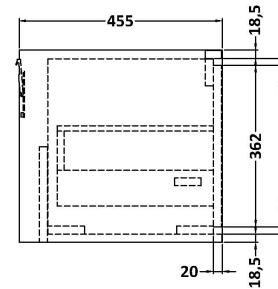

Sales Code: LIL2722WMT2

Description: 1200 Wh Single Drawer Unit & Marble Work

Packaging Details

Barcode: 5056678488249

Sales Code: NFF2722

Description: 600 Single Drawer Unit (455 Deep)

Product Dimensions

Height (mm):	431
Width (mm):	600
Depth (mm):	455
Nett Weight (kg):	22.5

Packaging Dimensions

Height (mm):	470
Width (mm):	632
Depth (mm):	480
Gross Weight (kg):	23

Packaging Data

Box Colour:	Brown Cardboard Box - Printed
Box Qty:	0
Label Size:	0 x 0
Label Colour:	White Label
Label Qty:	2

Outer Box Dimensions (If Applicable)

Height (mm):	
Width (mm):	
Depth (mm):	
Gross Weight (kg):	
Barcode:	5056678482605

Product Details

Country of Origin:	China
Fitting Instruction:	No
CE & UKCA:	N/A
FSC Certified Materials:	Yes
Colour:	Brown Casella Oak
Construction Method:	Cam & Wood Dowel
Construction Type:	Rigid
Cabinet Finish:	MFC Textured Woodgrain
Fascia Finish:	MFC Textured Woodgrain
Cabinet Thickness (mm):	18
Fascia Thickness (mm):	18
Drawer Included:	Yes
Drawer Type:	80mm High Metal S/C Inc Galler
No of Shelves:	0
Hinge Type:	Not Applicable
Hinge Included:	Not Applicable
Adjustable Legs:	No, Not Required
Fixings Included:	Yes
Handle Style:	Contemporary
Waste Shroud:	Yes
Handle Included:	Yes, Supplied
Handle Type:	D-Shape

Sales Code: LOM11246

Description: 1200 Marble Top (1210 X 460mm)

Product Dimensions

Height (mm):	18
Width (mm):	1210
Depth (mm):	460
Nett Weight (kg):	25.5

Packaging Dimensions

Height (mm):	35
Width (mm):	1250
Depth (mm):	500
Gross Weight (kg):	26