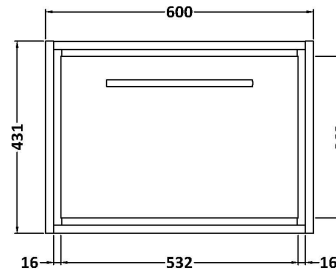

Sales Code: LIL2722WMT2

Description: 1200 Wh Single Drawer Unit & Marble Work

Packaging Details

Barcode: 5056678488249

Sales Code: NFF2722

Description: 600 Single Drawer Unit (455 Deep)

Product Dimensions

Height (mm):	431
Width (mm):	600
Depth (mm):	455
Nett Weight (kg):	22.5

Packaging Dimensions

Height (mm):	470
Width (mm):	632
Depth (mm):	480
Gross Weight (kg):	23

Packaging Data

Box Colour:	Brown Cardboard Box - Printed
Box Qty:	0
Label Size:	0 x 0
Label Colour:	White Label
Label Qty:	2

Outer Box Dimensions (If Applicable)

Height (mm):	
Width (mm):	
Depth (mm):	
Gross Weight (kg):	
Barcode:	5056678482605

Product Details

Country of Origin:	China
Fitting Instruction:	No
CE & UKCA:	N/A
FSC Certified Materials:	Yes
Colour:	Brown Casella Oak
Construction Method:	Cam & Wood Dowel
Construction Type:	Rigid
Cabinet Finish:	MFC Textured Woodgrain
Fascia Finish:	MFC Textured Woodgrain
Cabinet Thickness (mm):	18
Fascia Thickness (mm):	18
Drawer Included:	Yes
Drawer Type:	80mm High Metal S/C Inc Galler
No of Shelves:	0
Hinge Type:	Not Applicable
Hinge Included:	Not Applicable
Adjustable Legs:	No, Not Required
Fixings Included:	Yes
Handle Style:	Contemporary
Waste Shroud:	Yes
Handle Included:	Yes, Supplied
Handle Type:	D-Shape

Sales Code: LOM11246

Description: 1200 Marble Top (1210 X 460mm)

Product Dimensions

Height (mm):	18
Width (mm):	1210
Depth (mm):	460
Nett Weight (kg):	25.5

Packaging Dimensions

Height (mm):	35
Width (mm):	1250
Depth (mm):	500
Gross Weight (kg):	26