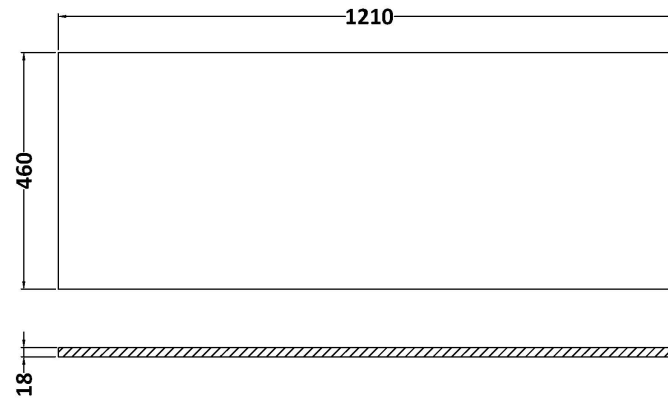

Packaging Dimensions

Height (mm):	470
Width (mm):	632
Depth (mm):	480
Gross Weight (kg):	23

Packaging Data

Box Colour:	Brown Cardboard Box - Printed
Box Qty:	0
Label Size:	0 x 0
Label Colour:	White Label
Label Qty:	2

Outer Box Dimensions (If Applicable)

Height (mm):	
Width (mm):	
Depth (mm):	
Gross Weight (kg):	
Barcode:	5056678482605

Product Details

Country of Origin:	China
Fitting Instruction:	No
CE & UKCA:	N/A
FSC Certified Materials:	Yes
Colour:	Brown Casella Oak
Construction Method:	Cam & Wood Dowel
Construction Type:	Rigid
Cabinet Finish:	MFC Textured Woodgrain
Fascia Finish:	MFC Textured Woodgrain
Cabinet Thickness (mm):	18
Fascia Thickness (mm):	18
Drawer Included:	Yes
Drawer Type:	80mm High Metal S/C Inc Galler
No of Shelves:	0
Hinge Type:	Not Applicable
Hinge Included:	Not Applicable
Adjustable Legs:	No, Not Required
Fixings Included:	Yes
Handle Style:	Contemporary
Waste Shroud:	Yes
Handle Included:	Yes, Supplied
Handle Type:	D-Shape

Sales Code: LOM11246

Description: 1200 Marble Top (1210 X 460mm)

Product Dimensions

Height (mm):	18
Width (mm):	1210
Depth (mm):	460
Nett Weight (kg):	25.5

Packaging Dimensions

Height (mm):	35
Width (mm):	1250
Depth (mm):	500
Gross Weight (kg):	26

Packaging Data

Box Colour:	Brown Cardboard Box
Box Qty:	1
Label Size:	100 x 50
Label Colour:	White Label
Label Qty:	1

Outer Box Dimensions (If Applicable)

Height (mm):	
Width (mm):	
Depth (mm):	
Gross Weight (kg):	
Barcode:	5056678477236