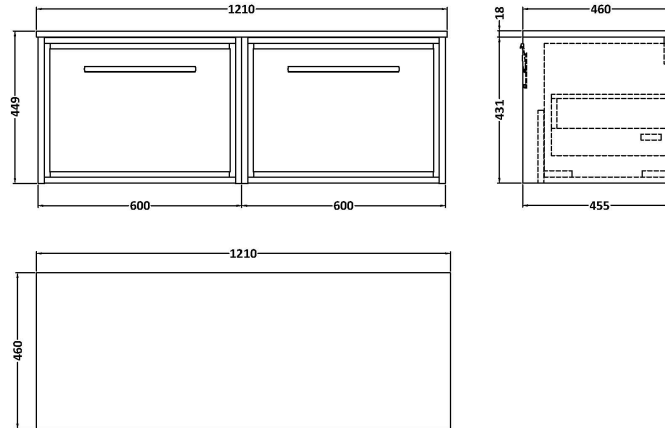

Sales Code: LIL2722WMT2

Description: 1200 Wh Single Drawer Unit & Marble Work

Packaging Details

Barcode: 5056678488249

Sales Code: NFF2722

Description: 600 Single Drawer Unit (455 Deep)

Product Dimensions

Height (mm):	431
Width (mm):	600
Depth (mm):	455
Nett Weight (kg):	22.5

Packaging Dimensions

Height (mm):	470
Width (mm):	632
Depth (mm):	480
Gross Weight (kg):	23

Packaging Data

Box Colour:	Brown Cardboard Box - Printed
Box Qty:	0
Label Size:	0 x 0
Label Colour:	White Label
Label Qty:	2

Outer Box Dimensions (If Applicable)

Height (mm):	
Width (mm):	
Depth (mm):	
Gross Weight (kg):	
Barcode:	5056678482605

Product Details

Country of Origin:	China
Fitting Instruction:	No
CE & UKCA:	N/A
FSC Certified Materials:	Yes
Colour:	Brown Casella Oak
Construction Method:	Cam & Wood Dowel
Construction Type:	Rigid
Cabinet Finish:	MFC Textured Woodgrain
Fascia Finish:	MFC Textured Woodgrain
Cabinet Thickness (mm):	18
Fascia Thickness (mm):	18
Drawer Included:	Yes
Drawer Type:	80mm High Metal S/C Inc Galler
No of Shelves:	0
Hinge Type:	Not Applicable
Hinge Included:	Not Applicable
Adjustable Legs:	No, Not Required
Fixings Included:	Yes
Handle Style:	Contemporary
Waste Shroud:	Yes
Handle Included:	Yes, Supplied
Handle Type:	D-Shape

Sales Code: LOM11246

Description: 1200 Marble Top (1210 X 460mm)

Product Dimensions

Height (mm):	18
Width (mm):	1210
Depth (mm):	460
Nett Weight (kg):	25.5

Packaging Dimensions

Height (mm):	35
Width (mm):	1250
Depth (mm):	500
Gross Weight (kg):	26