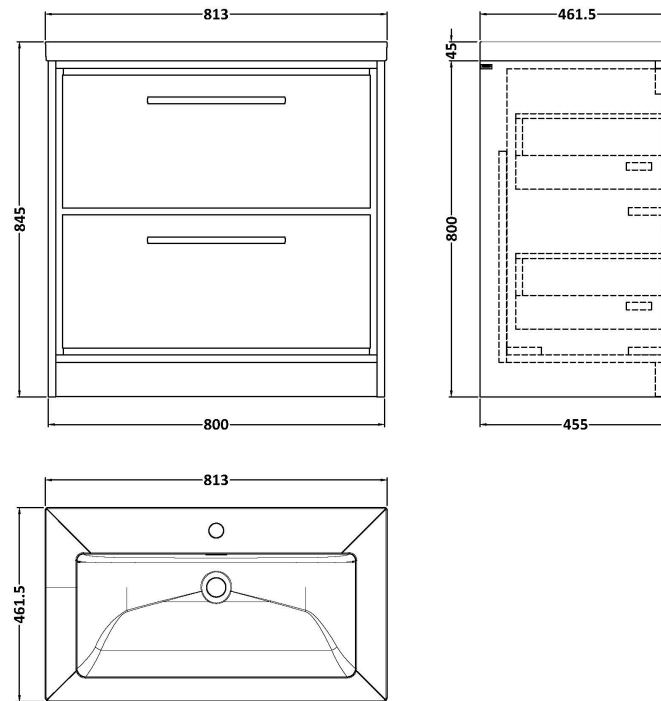

Sales Code: LIL2735L

Description: 800 Fs 2-Drawer Unit & Basin 1Th

Packaging Details

Barcode: 5056678487457

Sales Code: NFF2735

Description: 800 Fs 2-Drawer Unit (455 Deep)

Product Dimensions

Height (mm):	800
Width (mm):	800
Depth (mm):	455
Nett Weight (kg):	51.5

Packaging Dimensions

Height (mm):	840
Width (mm):	832
Depth (mm):	480
Gross Weight (kg):	52

Packaging Data

Box Colour:	Brown Cardboard Box - Printed
Box Qty:	0
Label Size:	0 x 0
Label Colour:	White Label
Label Qty:	2

Outer Box Dimensions (If Applicable)

Height (mm):	
Width (mm):	
Depth (mm):	
Gross Weight (kg):	
Barcode:	5056678485705

Product Details

Country of Origin:	China
Fitting Instruction:	No
CE & UKCA:	N/A
FSC Certified Materials:	Yes
Colour:	Brown Casella Oak
Construction Method:	Cam & Wood Dowel
Construction Type:	Rigid
Cabinet Finish:	MFC Textured Woodgrain
Fascia Finish:	MFC Textured Woodgrain
Cabinet Thickness (mm):	18
Fascia Thickness (mm):	18
Drawer Included:	Yes
Drawer Type:	80mm High Metal S/C Inc Galler
No of Shelves:	0
Hinge Type:	Not Applicable
Hinge Included:	Not Applicable
Adjustable Legs:	No, Not Required
Fixings Included:	Yes
Handle Style:	Contemporary
Waste Shroud:	Yes
Handle Included:	Yes, Supplied
Handle Type:	D-Shape

Sales Code: CBM605

Description: 800 X 460 Contemporary Basin 1Th

Product Dimensions

Height (mm):	45
Width (mm):	813
Depth (mm):	461
Nett Weight (kg):	22.2

Packaging Dimensions

Height (mm):	490
Width (mm):	850
Depth (mm):	220
Gross Weight (kg):	22.5