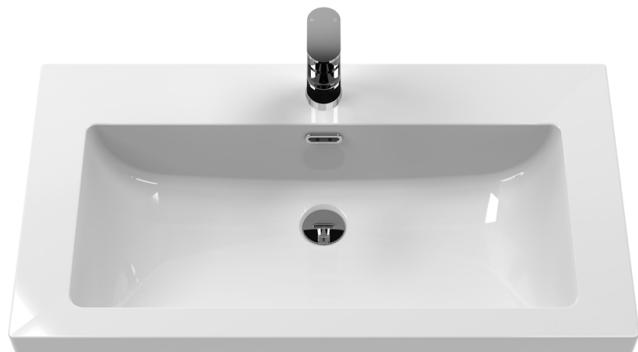

Sales Code: LIL2735L

Description: 800 Fs 2-Drawer Unit & Basin 1Th

Packaging Details

Barcode: 5056678487457

Sales Code: NFF2735

Description: 800 Fs 2-Drawer Unit (455 Deep)

Product Dimensions

Height (mm):	800
Width (mm):	800
Depth (mm):	455
Nett Weight (kg):	51.5

Outer Box Dimensions (If Applicable)

Height (mm):	
Width (mm):	
Depth (mm):	
Gross Weight (kg):	
Barcode:	5056678485705

Product Details

Country of Origin:	China
Fitting Instruction:	No
CE & UKCA:	N/A
FSC Certified Materials:	Yes
Colour:	Brown Casella Oak
Construction Method:	Cam & Wood Dowel
Construction Type:	Rigid
Cabinet Finish:	MFC Textured Woodgrain
Fascia Finish:	MFC Textured Woodgrain
Cabinet Thickness (mm):	18
Fascia Thickness (mm):	18
Drawer Included:	Yes
Drawer Type:	80mm High Metal S/C Inc Galler
No of Shelves:	0
Hinge Type:	Not Applicable
Hinge Included:	Not Applicable
Adjustable Legs:	No, Not Required
Fixings Included:	Yes
Handle Style:	Contemporary
Waste Shroud:	Yes
Handle Included:	Yes, Supplied
Handle Type:	D-Shape

Sales Code: CBM605

Description: 800 X 460 Contemporary Basin 1Th

Product Dimensions

Height (mm):	45
Width (mm):	813
Depth (mm):	461
Nett Weight (kg):	22.2

Packaging Dimensions

Height (mm):	490
Width (mm):	850
Depth (mm):	220
Gross Weight (kg):	22.5