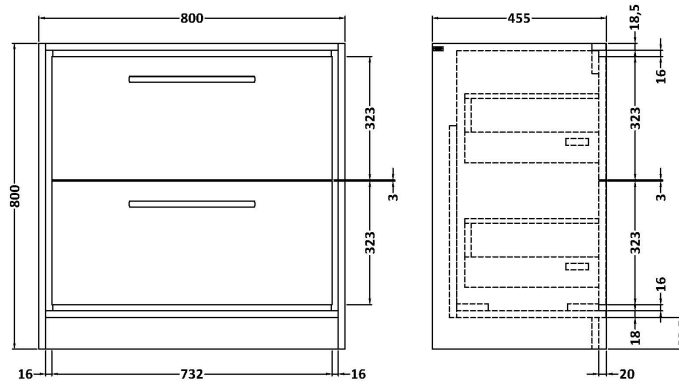

Sales Code: LIL2735L

Description: 800 Fs 2-Drawer Unit & Basin 1Th

Packaging Details

Barcode: 5056678487457

Sales Code: NFF2735

Description: 800 Fs 2-Drawer Unit (455 Deep)

Product Dimensions

Height (mm):	800
Width (mm):	800
Depth (mm):	455
Nett Weight (kg):	51.5

Packaging Dimensions

Height (mm):	840
Width (mm):	832
Depth (mm):	480
Gross Weight (kg):	52

Packaging Data

Box Colour:	Brown Cardboard Box - Printed
Box Qty:	0
Label Size:	0 x 0
Label Colour:	White Label
Label Qty:	2

Outer Box Dimensions (If Applicable)

Height (mm):	
Width (mm):	
Depth (mm):	
Gross Weight (kg):	
Barcode:	5056678485705

Product Details

Country of Origin:	China
Fitting Instruction:	No
CE & UKCA:	N/A
FSC Certified Materials:	Yes
Colour:	Brown Casella Oak
Construction Method:	Cam & Wood Dowel
Construction Type:	Rigid
Cabinet Finish:	MFC Textured Woodgrain
Fascia Finish:	MFC Textured Woodgrain
Cabinet Thickness (mm):	18
Fascia Thickness (mm):	18
Drawer Included:	Yes
Drawer Type:	80mm High Metal S/C Inc Galler
No of Shelves:	0
Hinge Type:	Not Applicable
Hinge Included:	Not Applicable
Adjustable Legs:	No, Not Required
Fixings Included:	Yes
Handle Style:	Contemporary
Waste Shroud:	Yes
Handle Included:	Yes, Supplied
Handle Type:	D-Shape

Sales Code: CBM605

Description: 800 X 460 Contemporary Basin 1Th

Product Dimensions

Height (mm):	45
Width (mm):	813
Depth (mm):	461
Nett Weight (kg):	22.2

Packaging Dimensions

Height (mm):	490
Width (mm):	850
Depth (mm):	220
Gross Weight (kg):	22.5