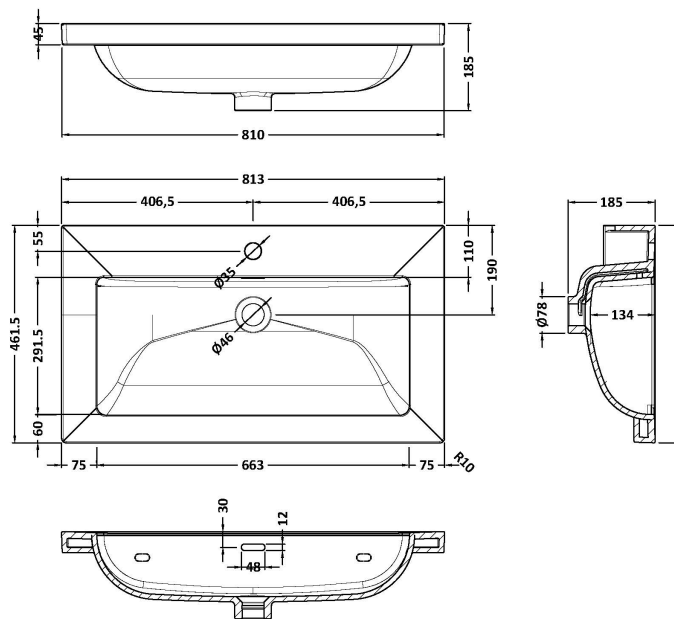

Packaging Dimensions

Height (mm):	840
Width (mm):	832
Depth (mm):	480
Gross Weight (kg):	52

Packaging Data

Box Colour:	Brown Cardboard Box - Printed
Box Qty:	0
Label Size:	0 x 0
Label Colour:	White Label
Label Qty:	2

Outer Box Dimensions (If Applicable)

Height (mm):	
Width (mm):	
Depth (mm):	
Gross Weight (kg):	
Barcode:	5056678485705

Product Details

Country of Origin:	China
Fitting Instruction:	No
CE & UKCA:	N/A
FSC Certified Materials:	Yes
Colour:	Brown Casella Oak
Construction Method:	Cam & Wood Dowel
Construction Type:	Rigid
Cabinet Finish:	MFC Textured Woodgrain
Fascia Finish:	MFC Textured Woodgrain
Cabinet Thickness (mm):	18
Fascia Thickness (mm):	18
Drawer Included:	Yes
Drawer Type:	80mm High Metal S/C Inc Galler
No of Shelves:	0
Hinge Type:	Not Applicable
Hinge Included:	Not Applicable
Adjustable Legs:	No, Not Required
Fixings Included:	Yes
Handle Style:	Contemporary
Waste Shroud:	Yes
Handle Included:	Yes, Supplied
Handle Type:	D-Shape

Sales Code: CBM605

Description: 800 X 460 Contemporary Basin 1Th

Product Dimensions

Height (mm):	45
Width (mm):	813
Depth (mm):	461
Nett Weight (kg):	22.2

Packaging Dimensions

Height (mm):	490
Width (mm):	850
Depth (mm):	220
Gross Weight (kg):	22.5

Packaging Data

Box Colour:	Brown Cardboard Box - Printed
Box Qty:	1
Label Size:	100 x 50
Label Colour:	White Label
Label Qty:	2

Outer Box Dimensions (If Applicable)

Height (mm):	
Width (mm):	
Depth (mm):	
Gross Weight (kg):	
Barcode:	5056678485262