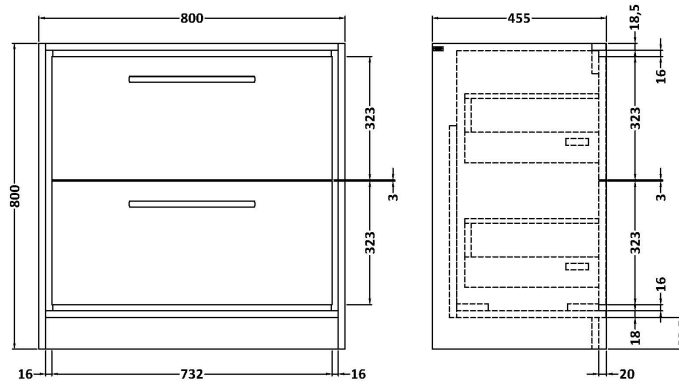

### Product Dimensions

Height (mm):	800
Width (mm):	800
Depth (mm):	455
Nett Weight (kg):	51.5

### Packaging Dimensions

Height (mm):	840
Width (mm):	832
Depth (mm):	480
Gross Weight (kg):	52

### Product Dimensions

Height (mm):	62
Width (mm):	820
Depth (mm):	470
Nett Weight (kg):	18

### Packaging Dimensions

Height (mm):	310
Width (mm):	900
Depth (mm):	550
Gross Weight (kg):	18.5