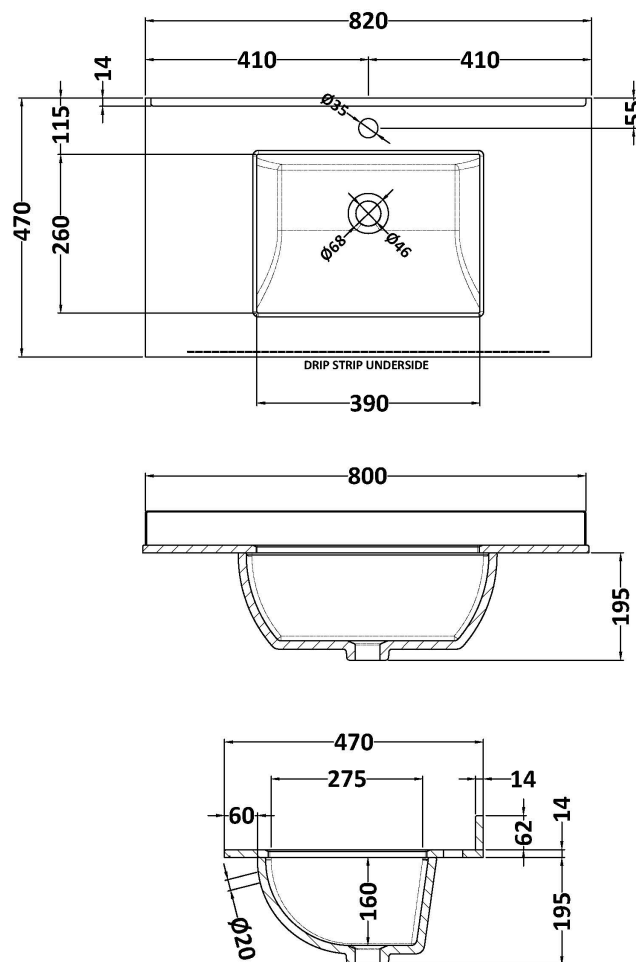

### Product Dimensions

Height (mm):	800
Width (mm):	800
Depth (mm):	455
Nett Weight (kg):	51.5

### Packaging Dimensions

Height (mm):	840
Width (mm):	832
Depth (mm):	480
Gross Weight (kg):	52

### Outer Box Dimensions (If Applicable)

Height (mm):	
Width (mm):	
Depth (mm):	
Gross Weight (kg):	
Barcode:	5056678485705

### Product Dimensions

Height (mm):	62
Width (mm):	820
Depth (mm):	470
Nett Weight (kg):	18