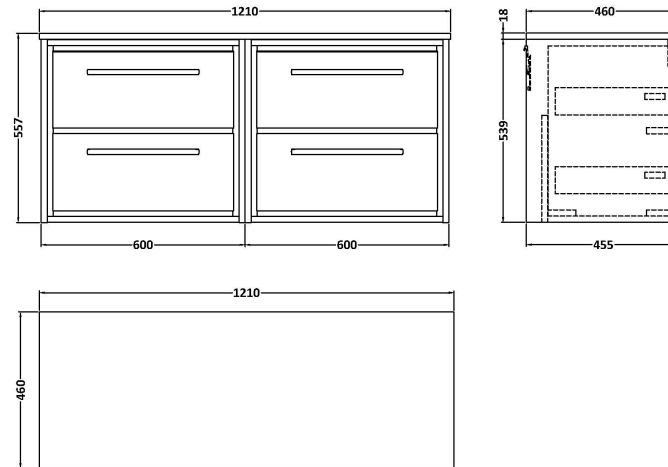

Sales Code: LIL2724CMT2

Description: 1200 Wh 4-Drawer Unit & Marble Worktop

Packaging Details

Barcode: 5056678488393

Sales Code: NFF2724

Description: 600 Wh 2 Drawer Unit (455 Deep)

Product Dimensions

Height (mm):	539
Width (mm):	600
Depth (mm):	455
Nett Weight (kg):	29

Packaging Dimensions

Height (mm):	577
Width (mm):	632
Depth (mm):	480
Gross Weight (kg):	29.5

Packaging Data

Box Colour:	Brown Cardboard Box - Printed
Box Qty:	0
Label Size:	0 x 0
Label Colour:	White Label
Label Qty:	2

Outer Box Dimensions (If Applicable)

Height (mm):	
Width (mm):	
Depth (mm):	
Gross Weight (kg):	
Barcode:	5056678485736

Product Details

Country of Origin:	China
Fitting Instruction:	No
CE & UKCA:	N/A
FSC Certified Materials:	Yes
Colour:	Brown Casella Oak
Construction Method:	Cam & Wood Dowel
Construction Type:	Rigid
Cabinet Finish:	MFC Textured Woodgrain
Fascia Finish:	MFC Textured Woodgrain
Cabinet Thickness (mm):	18
Fascia Thickness (mm):	18
Drawer Included:	Yes
Drawer Type:	80mm High Metal S/C Inc Galler
No of Shelves:	0
Hinge Type:	Not Applicable
Hinge Included:	Not Applicable
Adjustable Legs:	No, Not Required
Fixings Included:	Yes
Handle Style:	Contemporary
Waste Shroud:	Yes
Handle Included:	Yes, Supplied
Handle Type:	D-Shape

Sales Code: LOM91246

Description: 1200 Marble Top (1210 X 460mm)

Product Dimensions

Height (mm):	18
Width (mm):	1210
Depth (mm):	460
Nett Weight (kg):	25.5

Packaging Dimensions

Height (mm):	35
Width (mm):	1250
Depth (mm):	500
Gross Weight (kg):	26