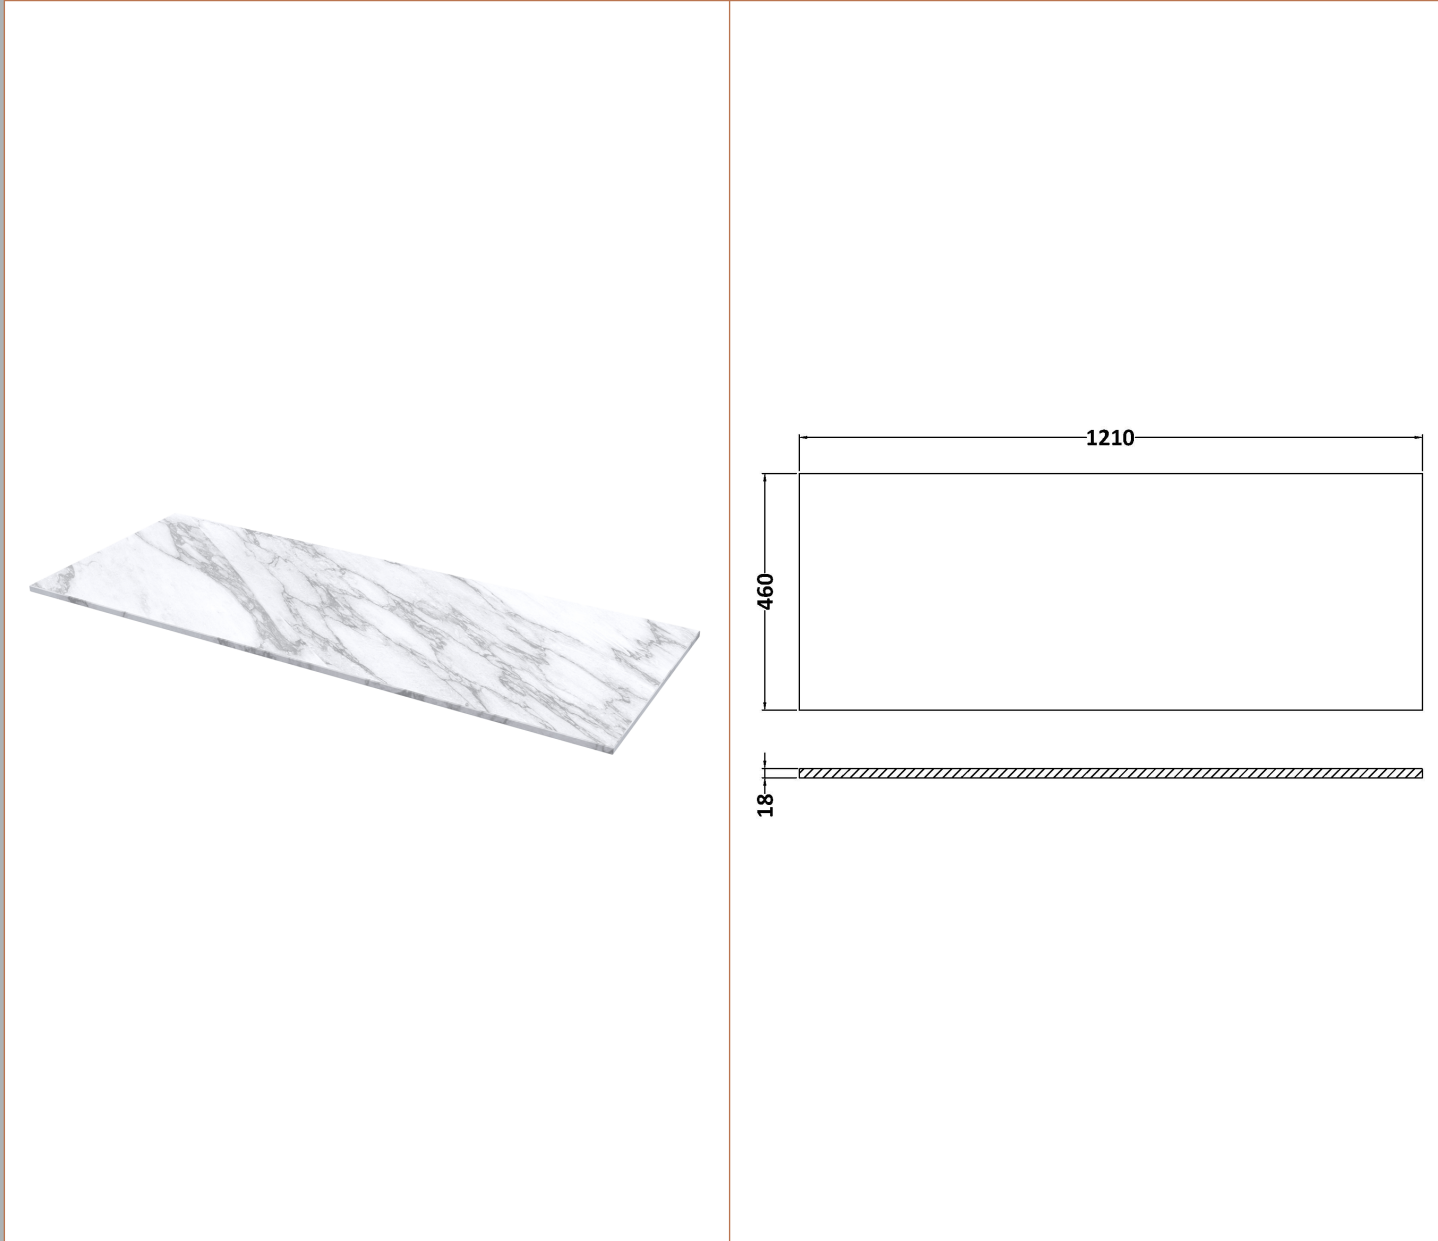

Packaging Dimensions

Height (mm):	577
Width (mm):	632
Depth (mm):	480
Gross Weight (kg):	29.5

Packaging Data

Box Colour:	Brown Cardboard Box - Printed
Box Qty:	0
Label Size:	0 x 0
Label Colour:	White Label
Label Qty:	2

Outer Box Dimensions (If Applicable)

Height (mm):	
Width (mm):	
Depth (mm):	
Gross Weight (kg):	
Barcode:	5056678485736

Product Details

Country of Origin:	China
Fitting Instruction:	No
CE & UKCA:	N/A
FSC Certified Materials:	Yes
Colour:	Brown Casella Oak
Construction Method:	Cam & Wood Dowel
Construction Type:	Rigid
Cabinet Finish:	MFC Textured Woodgrain
Fascia Finish:	MFC Textured Woodgrain
Cabinet Thickness (mm):	18
Fascia Thickness (mm):	18
Drawer Included:	Yes
Drawer Type:	80mm High Metal S/C Inc Galler
No of Shelves:	0
Hinge Type:	Not Applicable
Hinge Included:	Not Applicable
Adjustable Legs:	No, Not Required
Fixings Included:	Yes
Handle Style:	Contemporary
Waste Shroud:	Yes
Handle Included:	Yes, Supplied
Handle Type:	D-Shape

Sales Code: LOM91246

Description: 1200 Marble Top (1210 X 460mm)

Product Dimensions

Height (mm):	18
Width (mm):	1210
Depth (mm):	460
Nett Weight (kg):	25.5

Packaging Dimensions

Height (mm):	35
Width (mm):	1250
Depth (mm):	500
Gross Weight (kg):	26

Packaging Data

Box Colour:	Brown Cardboard Box
Box Qty:	1
Label Size:	100 x 50
Label Colour:	White Label
Label Qty:	1

Outer Box Dimensions (If Applicable)

Height (mm):	
Width (mm):	
Depth (mm):	
Gross Weight (kg):	
Barcode:	5056678482384