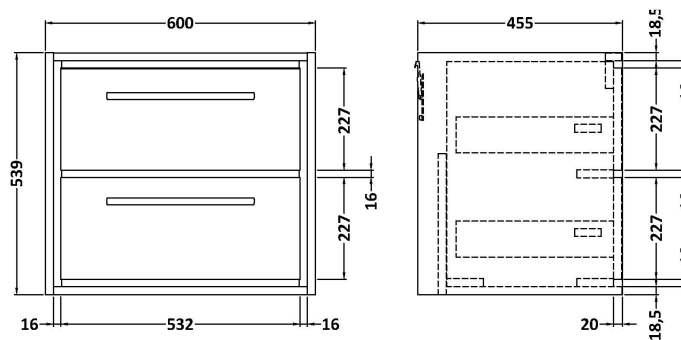

Sales Code: LIL2724CMT2

Description: 1200 Wh 4-Drawer Unit & Marble Worktop

Packaging Details

Barcode: 5056678488393

Sales Code: NFF2724

Description: 600 Wh 2 Drawer Unit (455 Deep)

Product Dimensions

Height (mm):	539
Width (mm):	600
Depth (mm):	455
Nett Weight (kg):	29

Packaging Dimensions

Height (mm):	577
Width (mm):	632
Depth (mm):	480
Gross Weight (kg):	29.5

Packaging Data

Box Colour:	Brown Cardboard Box - Printed
Box Qty:	0
Label Size:	0 x 0
Label Colour:	White Label
Label Qty:	2

Outer Box Dimensions (If Applicable)

Height (mm):	
Width (mm):	
Depth (mm):	
Gross Weight (kg):	
Barcode:	5056678485736

Product Details

Country of Origin:	China
Fitting Instruction:	No
CE & UKCA:	N/A
FSC Certified Materials:	Yes
Colour:	Brown Casella Oak
Construction Method:	Cam & Wood Dowel
Construction Type:	Rigid
Cabinet Finish:	MFC Textured Woodgrain
Fascia Finish:	MFC Textured Woodgrain
Cabinet Thickness (mm):	18
Fascia Thickness (mm):	18
Drawer Included:	Yes
Drawer Type:	80mm High Metal S/C Inc Galler
No of Shelves:	0
Hinge Type:	Not Applicable
Hinge Included:	Not Applicable
Adjustable Legs:	No, Not Required
Fixings Included:	Yes
Handle Style:	Contemporary
Waste Shroud:	Yes
Handle Included:	Yes, Supplied
Handle Type:	D-Shape

Sales Code: LOM91246

Description: 1200 Marble Top (1210 X 460mm)

Product Dimensions

Height (mm):	18
Width (mm):	1210
Depth (mm):	460
Nett Weight (kg):	25.5

Packaging Dimensions

Height (mm):	35
Width (mm):	1250
Depth (mm):	500
Gross Weight (kg):	26