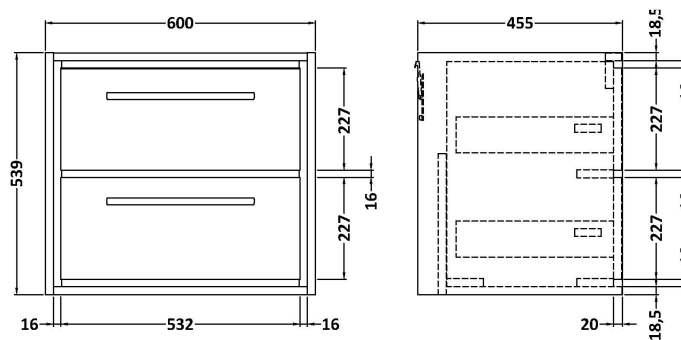

Sales Code: LIL2724GMT2

Description: 1200 Wh 4-Drawer Unit & Marble Worktop

Packaging Details

Barcode: 5056678488300

Sales Code: NFF2724

Description: 600 Wh 2 Drawer Unit (455 Deep)

Product Dimensions

Height (mm):	539
Width (mm):	600
Depth (mm):	455
Nett Weight (kg):	29

Packaging Dimensions

Height (mm):	577
Width (mm):	632
Depth (mm):	480
Gross Weight (kg):	29.5

Packaging Data

Box Colour:	Brown Cardboard Box - Printed
Box Qty:	0
Label Size:	0 x 0
Label Colour:	White Label
Label Qty:	2

Outer Box Dimensions (If Applicable)

Height (mm):	
Width (mm):	
Depth (mm):	
Gross Weight (kg):	
Barcode:	5056678485736

Product Details

Country of Origin:	China
Fitting Instruction:	No
CE & UKCA:	N/A
FSC Certified Materials:	Yes
Colour:	Brown Casella Oak
Construction Method:	Cam & Wood Dowel
Construction Type:	Rigid
Cabinet Finish:	MFC Textured Woodgrain
Fascia Finish:	MFC Textured Woodgrain
Cabinet Thickness (mm):	18
Fascia Thickness (mm):	18
Drawer Included:	Yes
Drawer Type:	80mm High Metal S/C Inc Galler
No of Shelves:	0
Hinge Type:	Not Applicable
Hinge Included:	Not Applicable
Adjustable Legs:	No, Not Required
Fixings Included:	Yes
Handle Style:	Contemporary
Waste Shroud:	Yes
Handle Included:	Yes, Supplied
Handle Type:	D-Shape

Sales Code: LOM31246

Description: 1200 Marble Top (1210 X 460mm)

Product Dimensions

Height (mm):	18
Width (mm):	1210
Depth (mm):	460
Nett Weight (kg):	25.5

Packaging Dimensions

Height (mm):	35
Width (mm):	1250
Depth (mm):	500
Gross Weight (kg):	26