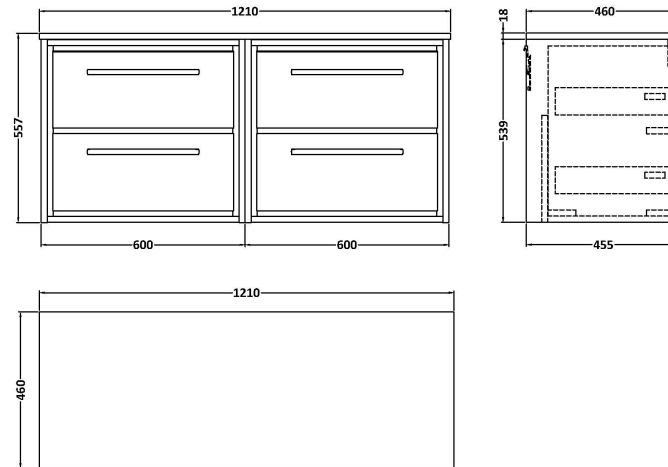

Sales Code: LIL2724GMT2

Description: 1200 Wh 4-Drawer Unit & Marble Worktop

Packaging Details

Barcode: 5056678488300

Sales Code: NFF2724

Description: 600 Wh 2 Drawer Unit (455 Deep)

Product Dimensions

Height (mm):	539
Width (mm):	600
Depth (mm):	455
Nett Weight (kg):	29

Packaging Dimensions

Height (mm):	577
Width (mm):	632
Depth (mm):	480
Gross Weight (kg):	29.5

Packaging Data

Box Colour:	Brown Cardboard Box - Printed
Box Qty:	0
Label Size:	0 x 0
Label Colour:	White Label
Label Qty:	2

Outer Box Dimensions (If Applicable)

Height (mm):	
Width (mm):	
Depth (mm):	
Gross Weight (kg):	
Barcode:	5056678485736

Product Details

Country of Origin:	China
Fitting Instruction:	No
CE & UKCA:	N/A
FSC Certified Materials:	Yes
Colour:	Brown Casella Oak
Construction Method:	Cam & Wood Dowel
Construction Type:	Rigid
Cabinet Finish:	MFC Textured Woodgrain
Fascia Finish:	MFC Textured Woodgrain
Cabinet Thickness (mm):	18
Fascia Thickness (mm):	18
Drawer Included:	Yes
Drawer Type:	80mm High Metal S/C Inc Galler
No of Shelves:	0
Hinge Type:	Not Applicable
Hinge Included:	Not Applicable
Adjustable Legs:	No, Not Required
Fixings Included:	Yes
Handle Style:	Contemporary
Waste Shroud:	Yes
Handle Included:	Yes, Supplied
Handle Type:	D-Shape

Sales Code: LOM31246

Description: 1200 Marble Top (1210 X 460mm)

Product Dimensions

Height (mm):	18
Width (mm):	1210
Depth (mm):	460
Nett Weight (kg):	25.5

Packaging Dimensions

Height (mm):	35
Width (mm):	1250
Depth (mm):	500
Gross Weight (kg):	26