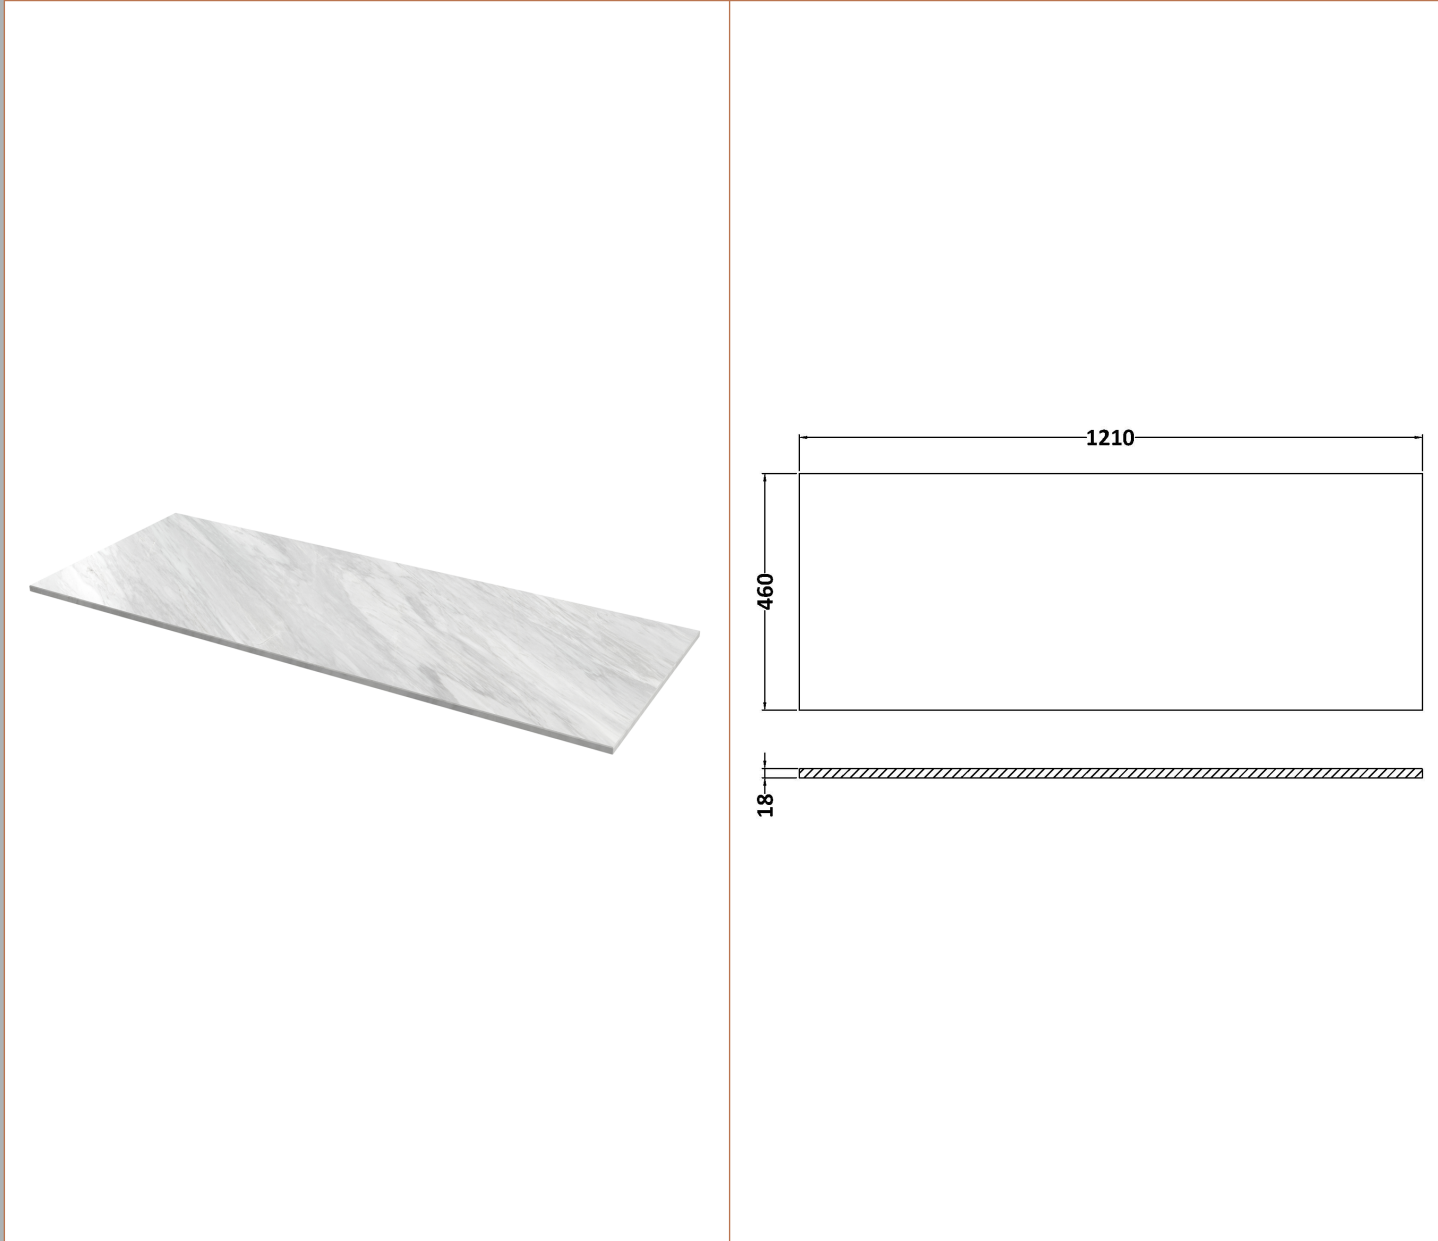

Packaging Dimensions

Height (mm):	577
Width (mm):	632
Depth (mm):	480
Gross Weight (kg):	29.5

Packaging Data

Box Colour:	Brown Cardboard Box - Printed
Box Qty:	0
Label Size:	0 x 0
Label Colour:	White Label
Label Qty:	2

Outer Box Dimensions (If Applicable)

Height (mm):	
Width (mm):	
Depth (mm):	
Gross Weight (kg):	
Barcode:	5056678485736

Product Details

Country of Origin:	China
Fitting Instruction:	No
CE & UKCA:	N/A
FSC Certified Materials:	Yes
Colour:	Brown Casella Oak
Construction Method:	Cam & Wood Dowel
Construction Type:	Rigid
Cabinet Finish:	MFC Textured Woodgrain
Fascia Finish:	MFC Textured Woodgrain
Cabinet Thickness (mm):	18
Fascia Thickness (mm):	18
Drawer Included:	Yes
Drawer Type:	80mm High Metal S/C Inc Galler
No of Shelves:	0
Hinge Type:	Not Applicable
Hinge Included:	Not Applicable
Adjustable Legs:	No, Not Required
Fixings Included:	Yes
Handle Style:	Contemporary
Waste Shroud:	Yes
Handle Included:	Yes, Supplied
Handle Type:	D-Shape

Sales Code: LOM31246

Description: 1200 Marble Top (1210 X 460mm)

Product Dimensions

Height (mm):	18
Width (mm):	1210
Depth (mm):	460
Nett Weight (kg):	25.5

Packaging Dimensions

Height (mm):	35
Width (mm):	1250
Depth (mm):	500
Gross Weight (kg):	26

Packaging Data

Box Colour:	Brown Cardboard Box
Box Qty:	1
Label Size:	100 x 50
Label Colour:	White Label
Label Qty:	1

Outer Box Dimensions (If Applicable)

Height (mm):	
Width (mm):	
Depth (mm):	
Gross Weight (kg):	
Barcode:	5056678477243