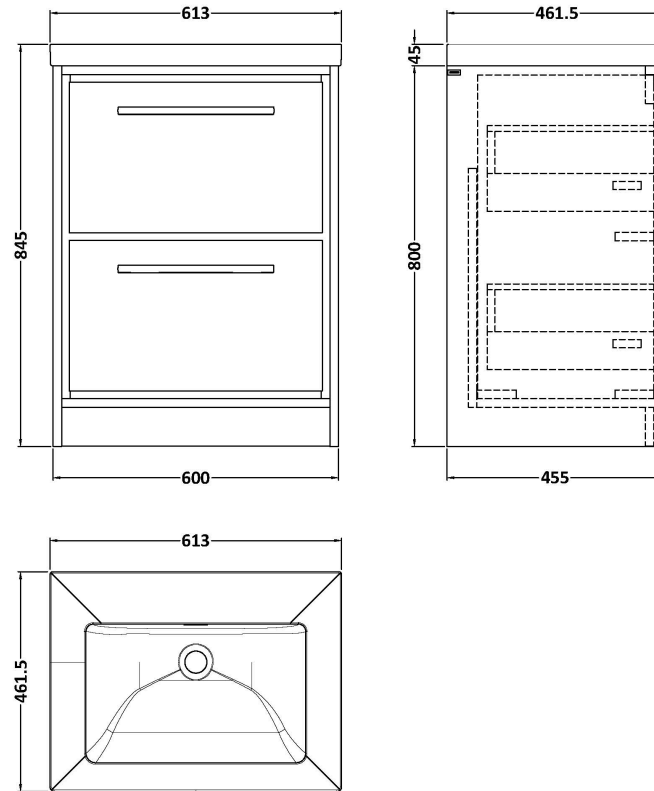

Sales Code: LIL3033K

Description: 600 Fs 2-Drawer Unit & Basin 0Th

Packaging Details

Barcode: 5056678487082

Sales Code: NFF3033

Description: 600 Fs 2-Drawer Unit (455 Deep)

Product Dimensions

Height (mm):	800
Width (mm):	600
Depth (mm):	455
Nett Weight (kg):	38.5

Packaging Dimensions

Height (mm):	840
Width (mm):	632
Depth (mm):	480
Gross Weight (kg):	39

Packaging Data

Box Colour:	Brown Cardboard Box - Printed
Box Qty:	0
Label Size:	0 x 0
Label Colour:	White Label
Label Qty:	2

Outer Box Dimensions (If Applicable)

Height (mm):	
Width (mm):	
Depth (mm):	
Gross Weight (kg):	
Barcode:	5056678485668

Product Details

Country of Origin:	China
Fitting Instruction:	No
CE & UKCA:	N/A
FSC Certified Materials:	Yes
Colour:	Bleached Cuneo Oak
Construction Method:	Cam & Wood Dowel
Construction Type:	Rigid
Cabinet Finish:	MFC Textured Woodgrain
Fascia Finish:	MFC Textured Woodgrain
Cabinet Thickness (mm):	18
Fascia Thickness (mm):	18
Drawer Included:	Yes
Drawer Type:	80mm High Metal S/C Inc Galler
No of Shelves:	0
Hinge Type:	Not Applicable
Hinge Included:	Not Applicable
Adjustable Legs:	No, Not Required
Fixings Included:	Yes
Handle Style:	Contemporary
Waste Shroud:	Yes
Handle Included:	Yes, Supplied
Handle Type:	D-Shape

Sales Code: CBM613

Description: 600 X 460 Contemporary Basin 0Th

Product Dimensions

Height (mm):	45
Width (mm):	613
Depth (mm):	461
Nett Weight (kg):	17

Packaging Dimensions

Height (mm):	490
Width (mm):	650
Depth (mm):	220
Gross Weight (kg):	17.3