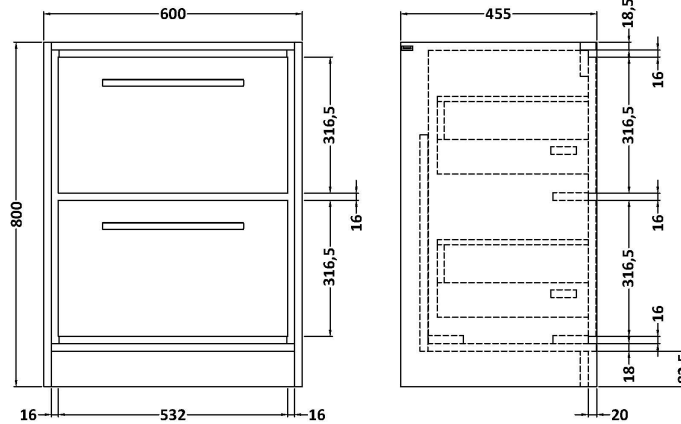

Sales Code: LIL3033K

Description: 600 Fs 2-Drawer Unit & Basin 0Th

Packaging Details

Barcode: 5056678487082

Sales Code: NFF3033

Description: 600 Fs 2-Drawer Unit (455 Deep)

Product Dimensions

Height (mm):	800
Width (mm):	600
Depth (mm):	455
Nett Weight (kg):	38.5

Packaging Dimensions

Height (mm):	840
Width (mm):	632
Depth (mm):	480
Gross Weight (kg):	39

Packaging Data

Box Colour:	Brown Cardboard Box - Printed
Box Qty:	0
Label Size:	0 x 0
Label Colour:	White Label
Label Qty:	2

Outer Box Dimensions (If Applicable)

Height (mm):	
Width (mm):	
Depth (mm):	
Gross Weight (kg):	
Barcode:	5056678485668

Product Details

Country of Origin:	China
Fitting Instruction:	No
CE & UKCA:	N/A
FSC Certified Materials:	Yes
Colour:	Bleached Cuneo Oak
Construction Method:	Cam & Wood Dowel
Construction Type:	Rigid
Cabinet Finish:	MFC Textured Woodgrain
Fascia Finish:	MFC Textured Woodgrain
Cabinet Thickness (mm):	18
Fascia Thickness (mm):	18
Drawer Included:	Yes
Drawer Type:	80mm High Metal S/C Inc Galler
No of Shelves:	0
Hinge Type:	Not Applicable
Hinge Included:	Not Applicable
Adjustable Legs:	No, Not Required
Fixings Included:	Yes
Handle Style:	Contemporary
Waste Shroud:	Yes
Handle Included:	Yes, Supplied
Handle Type:	D-Shape

Sales Code: CBM613

Description: 600 X 460 Contemporary Basin 0Th

Product Dimensions

Height (mm):	45
Width (mm):	613
Depth (mm):	461
Nett Weight (kg):	17

Packaging Dimensions

Height (mm):	490
Width (mm):	650
Depth (mm):	220
Gross Weight (kg):	17.3