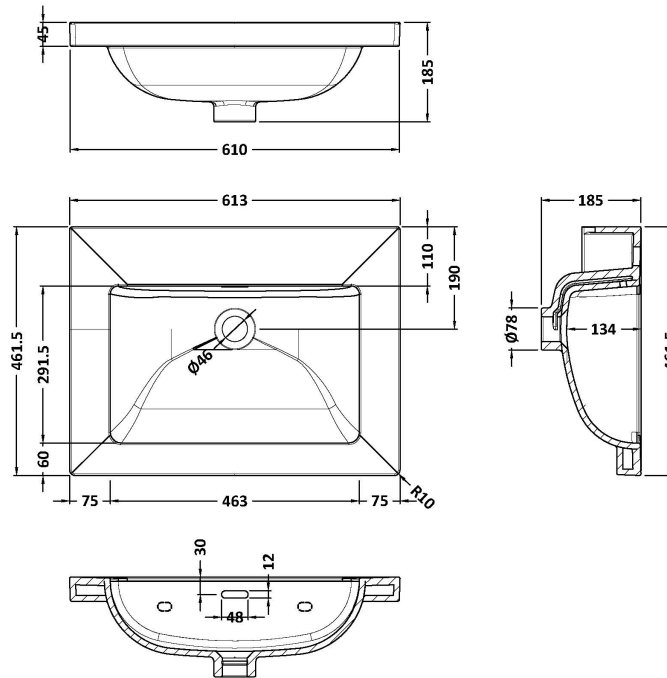

Packaging Dimensions

Height (mm):	840
Width (mm):	632
Depth (mm):	480
Gross Weight (kg):	39

Packaging Data

Box Colour:	Brown Cardboard Box - Printed
Box Qty:	0
Label Size:	0 x 0
Label Colour:	White Label
Label Qty:	2

Outer Box Dimensions (If Applicable)

Height (mm):	
Width (mm):	
Depth (mm):	
Gross Weight (kg):	
Barcode:	5056678485668

Product Details

Country of Origin:	China
Fitting Instruction:	No
CE & UKCA:	N/A
FSC Certified Materials:	Yes
Colour:	Bleached Cuneo Oak
Construction Method:	Cam & Wood Dowel
Construction Type:	Rigid
Cabinet Finish:	MFC Textured Woodgrain
Fascia Finish:	MFC Textured Woodgrain
Cabinet Thickness (mm):	18
Fascia Thickness (mm):	18
Drawer Included:	Yes
Drawer Type:	80mm High Metal S/C Inc Galler
No of Shelves:	0
Hinge Type:	Not Applicable
Hinge Included:	Not Applicable
Adjustable Legs:	No, Not Required
Fixings Included:	Yes
Handle Style:	Contemporary
Waste Shroud:	Yes
Handle Included:	Yes, Supplied
Handle Type:	D-Shape

Sales Code: CBM613

Description: 600 X 460 Contemporary Basin 0Th

Product Dimensions

Height (mm):	45
Width (mm):	613
Depth (mm):	461
Nett Weight (kg):	17

Packaging Dimensions

Height (mm):	490
Width (mm):	650
Depth (mm):	220
Gross Weight (kg):	17.3

Packaging Data

Box Colour:	Brown Cardboard Box - Printed
Box Qty:	1
Label Size:	100 x 50
Label Colour:	White Label
Label Qty:	2

Outer Box Dimensions (If Applicable)

Height (mm):	
Width (mm):	
Depth (mm):	
Gross Weight (kg):	
Barcode:	5056678485224