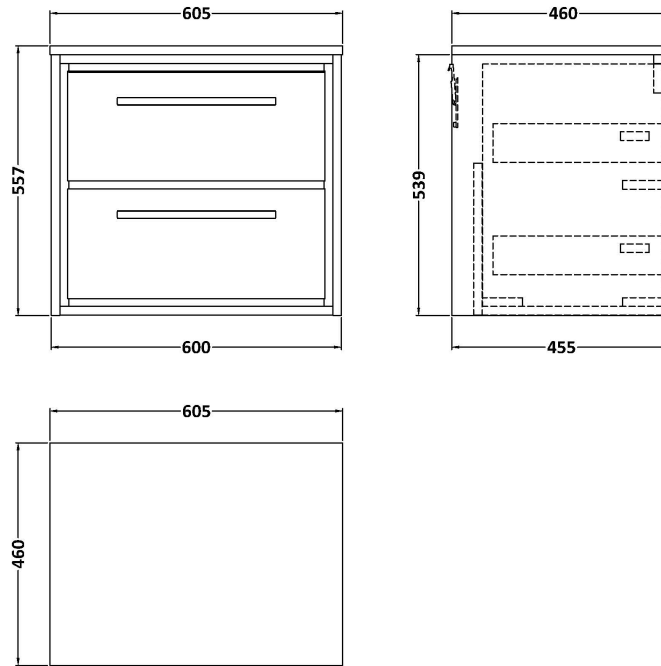

Sales Code: LIL2724W

Description: 600 Wh 2-Drawer Unit & Worktop

Packaging Details

Barcode: 5056678486344

Sales Code: NFF2724

Description: 600 Wh 2 Drawer Unit (455 Deep)

Product Dimensions

Height (mm):	539
Width (mm):	600
Depth (mm):	455
Nett Weight (kg):	29

Packaging Dimensions

Height (mm):	577
Width (mm):	632
Depth (mm):	480
Gross Weight (kg):	29.5

Packaging Data

Box Colour:	Brown Cardboard Box - Printed
Box Qty:	0
Label Size:	0 x 0
Label Colour:	White Label
Label Qty:	2

Outer Box Dimensions (If Applicable)

Height (mm):	
Width (mm):	
Depth (mm):	
Gross Weight (kg):	
Barcode:	5056678485736

Product Details

Country of Origin:	China
Fitting Instruction:	No
CE & UKCA:	N/A
FSC Certified Materials:	Yes
Colour:	Brown Casella Oak
Construction Method:	Cam & Wood Dowel
Construction Type:	Rigid
Cabinet Finish:	MFC Textured Woodgrain
Fascia Finish:	MFC Textured Woodgrain
Cabinet Thickness (mm):	18
Fascia Thickness (mm):	18
Drawer Included:	Yes
Drawer Type:	80mm High Metal S/C Inc Galler
No of Shelves:	0
Hinge Type:	Not Applicable
Hinge Included:	Not Applicable
Adjustable Legs:	No, Not Required
Fixings Included:	Yes
Handle Style:	Contemporary
Waste Shroud:	Yes
Handle Included:	Yes, Supplied
Handle Type:	D-Shape

Sales Code: MWT27660

Description: 600 Worktop (605X460x18mm)

Product Dimensions

Height (mm):	18
Width (mm):	605
Depth (mm):	460
Nett Weight (kg):	3

Packaging Dimensions

Height (mm):	25
Width (mm):	625
Depth (mm):	510
Gross Weight (kg):	3.5