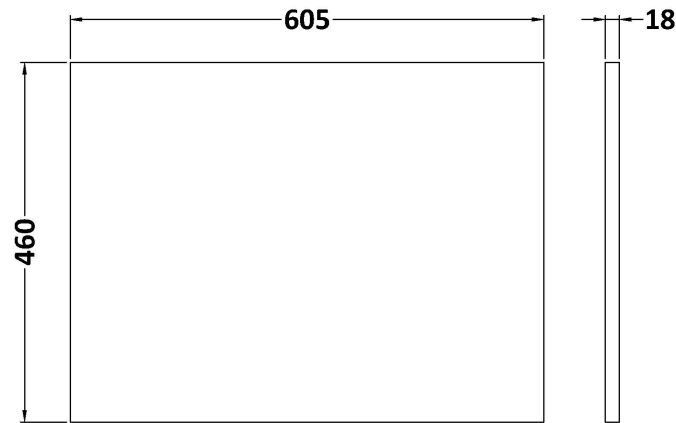

Packaging Dimensions

Height (mm):	577
Width (mm):	632
Depth (mm):	480
Gross Weight (kg):	29.5

Packaging Data

Box Colour:	Brown Cardboard Box - Printed
Box Qty:	0
Label Size:	0 x 0
Label Colour:	White Label
Label Qty:	2

Outer Box Dimensions (If Applicable)

Height (mm):	
Width (mm):	
Depth (mm):	
Gross Weight (kg):	
Barcode:	5056678485736

Product Details

Country of Origin:	China
Fitting Instruction:	No
CE & UKCA:	N/A
FSC Certified Materials:	Yes
Colour:	Brown Casella Oak
Construction Method:	Cam & Wood Dowel
Construction Type:	Rigid
Cabinet Finish:	MFC Textured Woodgrain
Fascia Finish:	MFC Textured Woodgrain
Cabinet Thickness (mm):	18
Fascia Thickness (mm):	18
Drawer Included:	Yes
Drawer Type:	80mm High Metal S/C Inc Galler
No of Shelves:	0
Hinge Type:	Not Applicable
Hinge Included:	Not Applicable
Adjustable Legs:	No, Not Required
Fixings Included:	Yes
Handle Style:	Contemporary
Waste Shroud:	Yes
Handle Included:	Yes, Supplied
Handle Type:	D-Shape

Sales Code: MWT27660

Description: 600 Worktop (605X460x18mm)

Product Dimensions

Height (mm):	18
Width (mm):	605
Depth (mm):	460
Nett Weight (kg):	3

Packaging Dimensions

Height (mm):	25
Width (mm):	625
Depth (mm):	510
Gross Weight (kg):	3.5

Packaging Data

Box Colour:	Brown Cardboard Box - Printed
Box Qty:	1
Label Size:	100 x 50
Label Colour:	Not Applicable
Label Qty:	0

Outer Box Dimensions (If Applicable)

Height (mm):	
Width (mm):	
Depth (mm):	
Gross Weight (kg):	
Barcode:	5056678482414