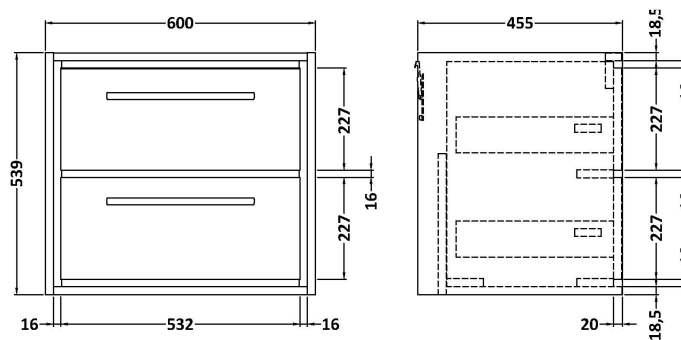

Sales Code: LIL2724W

Description: 600 Wh 2-Drawer Unit & Worktop

Packaging Details

Barcode: 5056678486344

Sales Code: NFF2724

Description: 600 Wh 2 Drawer Unit (455 Deep)

Product Dimensions

Height (mm):	539
Width (mm):	600
Depth (mm):	455
Nett Weight (kg):	29

Packaging Dimensions

Height (mm):	577
Width (mm):	632
Depth (mm):	480
Gross Weight (kg):	29.5

Packaging Data

Box Colour:	Brown Cardboard Box - Printed
Box Qty:	0
Label Size:	0 x 0
Label Colour:	White Label
Label Qty:	2

Outer Box Dimensions (If Applicable)

Height (mm):	
Width (mm):	
Depth (mm):	
Gross Weight (kg):	
Barcode:	5056678485736

Product Details

Country of Origin:	China
Fitting Instruction:	No
CE & UKCA:	N/A
FSC Certified Materials:	Yes
Colour:	Brown Casella Oak
Construction Method:	Cam & Wood Dowel
Construction Type:	Rigid
Cabinet Finish:	MFC Textured Woodgrain
Fascia Finish:	MFC Textured Woodgrain
Cabinet Thickness (mm):	18
Fascia Thickness (mm):	18
Drawer Included:	Yes
Drawer Type:	80mm High Metal S/C Inc Galler
No of Shelves:	0
Hinge Type:	Not Applicable
Hinge Included:	Not Applicable
Adjustable Legs:	No, Not Required
Fixings Included:	Yes
Handle Style:	Contemporary
Waste Shroud:	Yes
Handle Included:	Yes, Supplied
Handle Type:	D-Shape

Sales Code: MWT27660

Description: 600 Worktop (605X460x18mm)

Product Dimensions

Height (mm):	18
Width (mm):	605
Depth (mm):	460
Nett Weight (kg):	3

Packaging Dimensions

Height (mm):	25
Width (mm):	625
Depth (mm):	510
Gross Weight (kg):	3.5