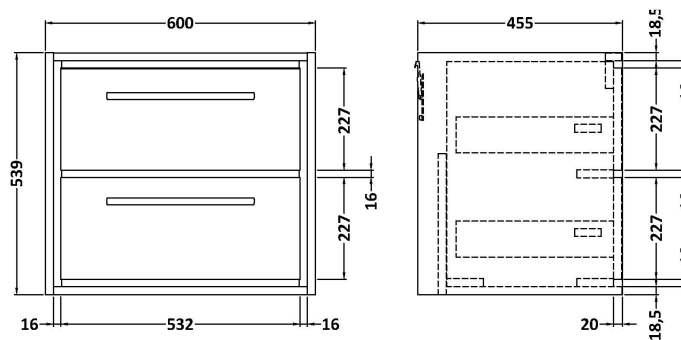

Sales Code: LIL2724W2

Description: 1200 Wh 4-Drawer Unit & Worktop

Packaging Details

Barcode: 5056678486498

Sales Code: NFF2724

Description: 600 Wh 2 Drawer Unit (455 Deep)

Product Dimensions

Height (mm):	539
Width (mm):	600
Depth (mm):	455
Nett Weight (kg):	29

Packaging Dimensions

Height (mm):	577
Width (mm):	632
Depth (mm):	480
Gross Weight (kg):	29.5

Packaging Data

Box Colour:	Brown Cardboard Box - Printed
Box Qty:	0
Label Size:	0 x 0
Label Colour:	White Label
Label Qty:	2

Outer Box Dimensions (If Applicable)

Height (mm):	
Width (mm):	
Depth (mm):	
Gross Weight (kg):	
Barcode:	5056678485736

Product Details

Country of Origin:	China
Fitting Instruction:	No
CE & UKCA:	N/A
FSC Certified Materials:	Yes
Colour:	Brown Casella Oak
Construction Method:	Cam & Wood Dowel
Construction Type:	Rigid
Cabinet Finish:	MFC Textured Woodgrain
Fascia Finish:	MFC Textured Woodgrain
Cabinet Thickness (mm):	18
Fascia Thickness (mm):	18
Drawer Included:	Yes
Drawer Type:	80mm High Metal S/C Inc Galler
No of Shelves:	0
Hinge Type:	Not Applicable
Hinge Included:	Not Applicable
Adjustable Legs:	No, Not Required
Fixings Included:	Yes
Handle Style:	Contemporary
Waste Shroud:	Yes
Handle Included:	Yes, Supplied
Handle Type:	D-Shape

Sales Code: MWT271260

Description: 1200 Worktop (1205X460x18mm)

Product Dimensions

Height (mm):	18
Width (mm):	1205
Depth (mm):	460
Nett Weight (kg):	6

Packaging Dimensions

Height (mm):	25
Width (mm):	1225
Depth (mm):	510
Gross Weight (kg):	6.5