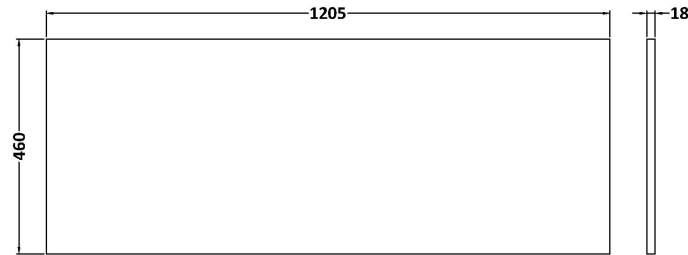

Packaging Dimensions

Height (mm):	577
Width (mm):	632
Depth (mm):	480
Gross Weight (kg):	29.5

Packaging Data

Box Colour:	Brown Cardboard Box - Printed
Box Qty:	0
Label Size:	0 x 0
Label Colour:	White Label
Label Qty:	2

Outer Box Dimensions (If Applicable)

Height (mm):	
Width (mm):	
Depth (mm):	
Gross Weight (kg):	
Barcode:	5056678485736

Product Details

Country of Origin:	China
Fitting Instruction:	No
CE & UKCA:	N/A
FSC Certified Materials:	Yes
Colour:	Brown Casella Oak
Construction Method:	Cam & Wood Dowel
Construction Type:	Rigid
Cabinet Finish:	MFC Textured Woodgrain
Fascia Finish:	MFC Textured Woodgrain
Cabinet Thickness (mm):	18
Fascia Thickness (mm):	18
Drawer Included:	Yes
Drawer Type:	80mm High Metal S/C Inc Galler
No of Shelves:	0
Hinge Type:	Not Applicable
Hinge Included:	Not Applicable
Adjustable Legs:	No, Not Required
Fixings Included:	Yes
Handle Style:	Contemporary
Waste Shroud:	Yes
Handle Included:	Yes, Supplied
Handle Type:	D-Shape

Sales Code: MWT271260

Description: 1200 Worktop (1205X460x18mm)

Product Dimensions

Height (mm):	18
Width (mm):	1205
Depth (mm):	460
Nett Weight (kg):	6

Packaging Dimensions

Height (mm):	25
Width (mm):	1225
Depth (mm):	510
Gross Weight (kg):	6.5

Packaging Data

Box Colour:	Brown Cardboard Box - Printed
Box Qty:	1
Label Size:	100 x 50
Label Colour:	Not Applicable
Label Qty:	0

Outer Box Dimensions (If Applicable)

Height (mm):	
Width (mm):	
Depth (mm):	
Gross Weight (kg):	
Barcode:	5056678482452