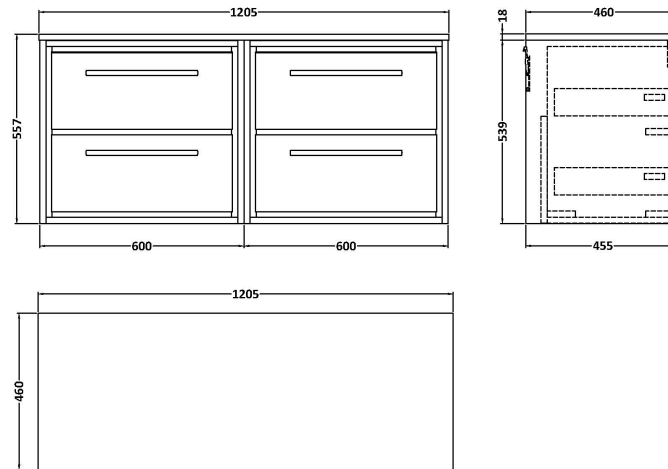

Sales Code: LIL2724W2

Description: 1200 Wh 4-Drawer Unit & Worktop

Packaging Details

Barcode: 5056678486498

Sales Code: NFF2724

Description: 600 Wh 2 Drawer Unit (455 Deep)

Product Dimensions

Height (mm):	539
Width (mm):	600
Depth (mm):	455
Nett Weight (kg):	29

Packaging Dimensions

Height (mm):	577
Width (mm):	632
Depth (mm):	480
Gross Weight (kg):	29.5

Packaging Data

Box Colour:	Brown Cardboard Box - Printed
Box Qty:	0
Label Size:	0 x 0
Label Colour:	White Label
Label Qty:	2

Outer Box Dimensions (If Applicable)

Height (mm):	
Width (mm):	
Depth (mm):	
Gross Weight (kg):	
Barcode:	5056678485736

Product Details

Country of Origin:	China
Fitting Instruction:	No
CE & UKCA:	N/A
FSC Certified Materials:	Yes
Colour:	Brown Casella Oak
Construction Method:	Cam & Wood Dowel
Construction Type:	Rigid
Cabinet Finish:	MFC Textured Woodgrain
Fascia Finish:	MFC Textured Woodgrain
Cabinet Thickness (mm):	18
Fascia Thickness (mm):	18
Drawer Included:	Yes
Drawer Type:	80mm High Metal S/C Inc Galler
No of Shelves:	0
Hinge Type:	Not Applicable
Hinge Included:	Not Applicable
Adjustable Legs:	No, Not Required
Fixings Included:	Yes
Handle Style:	Contemporary
Waste Shroud:	Yes
Handle Included:	Yes, Supplied
Handle Type:	D-Shape

Sales Code: MWT271260

Description: 1200 Worktop (1205X460x18mm)

Product Dimensions

Height (mm):	18
Width (mm):	1205
Depth (mm):	460
Nett Weight (kg):	6

Packaging Dimensions

Height (mm):	25
Width (mm):	1225
Depth (mm):	510
Gross Weight (kg):	6.5