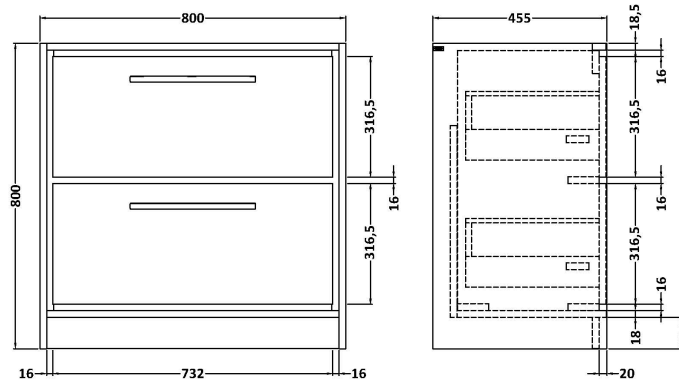

Sales Code: LIL3035A

Description: 800 Fs 2-Drawer Unit & Basin 1Th

Packaging Details

Barcode: 5056678486900

Sales Code: NFF3035

Description: 800 Fs 2-Drawer Unit (455 Deep)

Product Dimensions

Height (mm):	800
Width (mm):	800
Depth (mm):	455
Nett Weight (kg):	51.5

Packaging Dimensions

Height (mm):	840
Width (mm):	832
Depth (mm):	480
Gross Weight (kg):	52

Packaging Data

Box Colour:	Brown Cardboard Box - Printed
Box Qty:	0
Label Size:	0 x 0
Label Colour:	White Label
Label Qty:	2

Outer Box Dimensions (If Applicable)

Height (mm):	
Width (mm):	
Depth (mm):	
Gross Weight (kg):	
Barcode:	5056678485699

Product Details

Country of Origin:	China
Fitting Instruction:	No
CE & UKCA:	N/A
FSC Certified Materials:	Yes
Colour:	Bleached Cuneo Oak
Construction Method:	Cam & Wood Dowel
Construction Type:	Rigid
Cabinet Finish:	MFC Textured Woodgrain
Fascia Finish:	MFC Textured Woodgrain
Cabinet Thickness (mm):	18
Fascia Thickness (mm):	18
Drawer Included:	Yes
Drawer Type:	80mm High Metal S/C Inc Galler
No of Shelves:	0
Hinge Type:	Not Applicable
Hinge Included:	Not Applicable
Adjustable Legs:	No, Not Required
Fixings Included:	Yes
Handle Style:	Contemporary
Waste Shroud:	Yes
Handle Included:	Yes, Supplied
Handle Type:	D-Shape

Sales Code: CBM505

Description: 800 Classique Basin 1Th

Product Dimensions

Height (mm):	67
Width (mm):	830
Depth (mm):	470
Nett Weight (kg):	21.5

Packaging Dimensions

Height (mm):	490
Width (mm):	850
Depth (mm):	220
Gross Weight (kg):	21.5