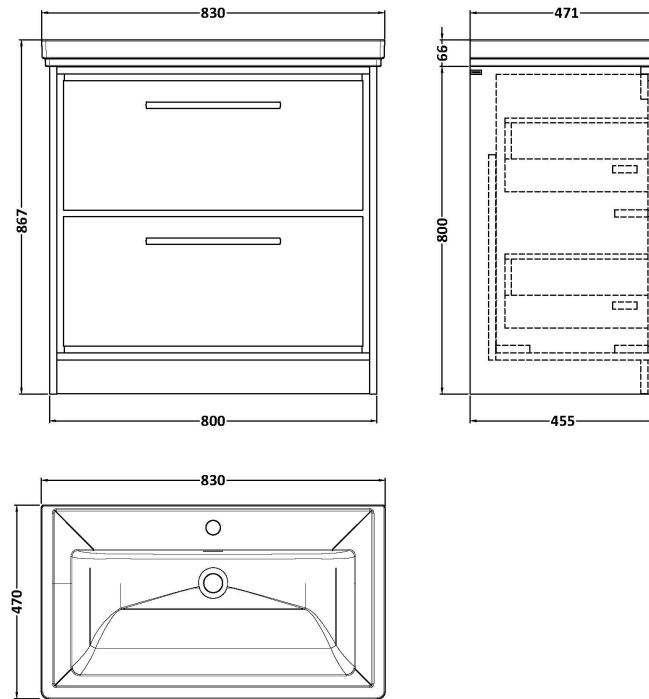

Sales Code: LIL3035A

Description: 800 Fs 2-Drawer Unit & Basin 1Th

Packaging Details

Barcode: 5056678486900

Sales Code: NFF3035

Description: 800 Fs 2-Drawer Unit (455 Deep)

Product Dimensions

Height (mm):	800
Width (mm):	800
Depth (mm):	455
Nett Weight (kg):	51.5

Packaging Dimensions

Height (mm):	840
Width (mm):	832
Depth (mm):	480
Gross Weight (kg):	52

Packaging Data

Box Colour:	Brown Cardboard Box - Printed
Box Qty:	0
Label Size:	0 x 0
Label Colour:	White Label
Label Qty:	2

Outer Box Dimensions (If Applicable)

Height (mm):	
Width (mm):	
Depth (mm):	
Gross Weight (kg):	
Barcode:	5056678485699

Product Details

Country of Origin:	China
Fitting Instruction:	No
CE & UKCA:	N/A
FSC Certified Materials:	Yes
Colour:	Bleached Cuneo Oak
Construction Method:	Cam & Wood Dowel
Construction Type:	Rigid
Cabinet Finish:	MFC Textured Woodgrain
Fascia Finish:	MFC Textured Woodgrain
Cabinet Thickness (mm):	18
Fascia Thickness (mm):	18
Drawer Included:	Yes
Drawer Type:	80mm High Metal S/C Inc Galler
No of Shelves:	0
Hinge Type:	Not Applicable
Hinge Included:	Not Applicable
Adjustable Legs:	No, Not Required
Fixings Included:	Yes
Handle Style:	Contemporary
Waste Shroud:	Yes
Handle Included:	Yes, Supplied
Handle Type:	D-Shape

Sales Code: CBM505

Description: 800 Classique Basin 1Th

Product Dimensions

Height (mm):	67
Width (mm):	830
Depth (mm):	470
Nett Weight (kg):	21.5

Packaging Dimensions

Height (mm):	490
Width (mm):	850
Depth (mm):	220
Gross Weight (kg):	21.5