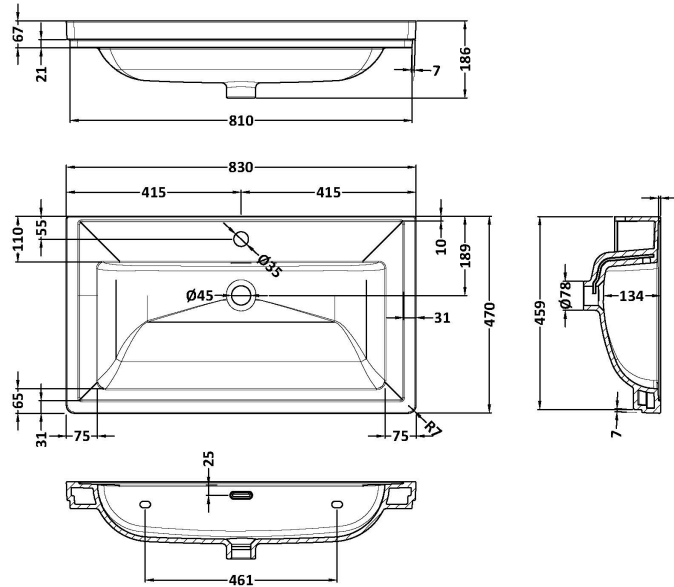

Packaging Dimensions

Height (mm):	840
Width (mm):	832
Depth (mm):	480
Gross Weight (kg):	52

Packaging Data

Box Colour:	Brown Cardboard Box - Printed
Box Qty:	0
Label Size:	0 x 0
Label Colour:	White Label
Label Qty:	2

Outer Box Dimensions (If Applicable)

Height (mm):	
Width (mm):	
Depth (mm):	
Gross Weight (kg):	
Barcode:	5056678485699

Product Details

Country of Origin:	China
Fitting Instruction:	No
CE & UKCA:	N/A
FSC Certified Materials:	Yes
Colour:	Bleached Cuneo Oak
Construction Method:	Cam & Wood Dowel
Construction Type:	Rigid
Cabinet Finish:	MFC Textured Woodgrain
Fascia Finish:	MFC Textured Woodgrain
Cabinet Thickness (mm):	18
Fascia Thickness (mm):	18
Drawer Included:	Yes
Drawer Type:	80mm High Metal S/C Inc Galler
No of Shelves:	0
Hinge Type:	Not Applicable
Hinge Included:	Not Applicable
Adjustable Legs:	No, Not Required
Fixings Included:	Yes
Handle Style:	Contemporary
Waste Shroud:	Yes
Handle Included:	Yes, Supplied
Handle Type:	D-Shape

Sales Code: CBM505

Description: 800 Classique Basin 1Th

Product Dimensions

Height (mm):	67
Width (mm):	830
Depth (mm):	470
Nett Weight (kg):	21.5

Packaging Dimensions

Height (mm):	490
Width (mm):	850
Depth (mm):	220
Gross Weight (kg):	21.5

Packaging Data

Box Colour:	Brown Cardboard Box - Printed
Box Qty:	1
Label Size:	100 x 50
Label Colour:	White Label
Label Qty:	2

Outer Box Dimensions (If Applicable)

Height (mm):	
Width (mm):	
Depth (mm):	
Gross Weight (kg):	
Barcode:	5056462643670