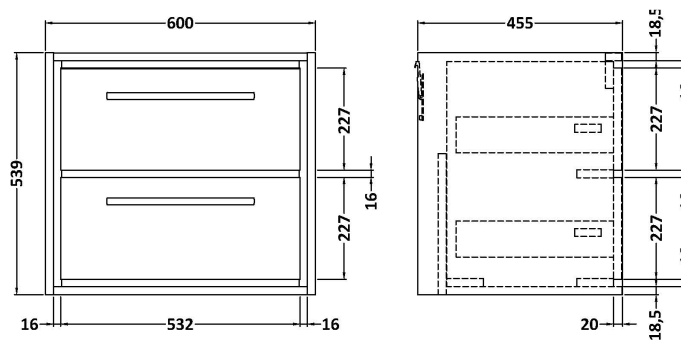

### Product Dimensions

Height (mm):	539
Width (mm):	600
Depth (mm):	455
Nett Weight (kg):	29

### Packaging Dimensions

Height (mm):	577
Width (mm):	632
Depth (mm):	480
Gross Weight (kg):	29.5

### Outer Box Dimensions (If Applicable)

Height (mm):	
Width (mm):	
Depth (mm):	
Gross Weight (kg):	
Barcode:	5056678485736

**Sales Code:** LOM11246

**Description:** 1200 Marble Top (1210 X 460mm)

**Product Dimensions**

Height (mm):	18
Width (mm):	1210
Depth (mm):	460
Nett Weight (kg):	25.5

**Packaging Dimensions**

Height (mm):	35
Width (mm):	1250
Depth (mm):	500
Gross Weight (kg):	26