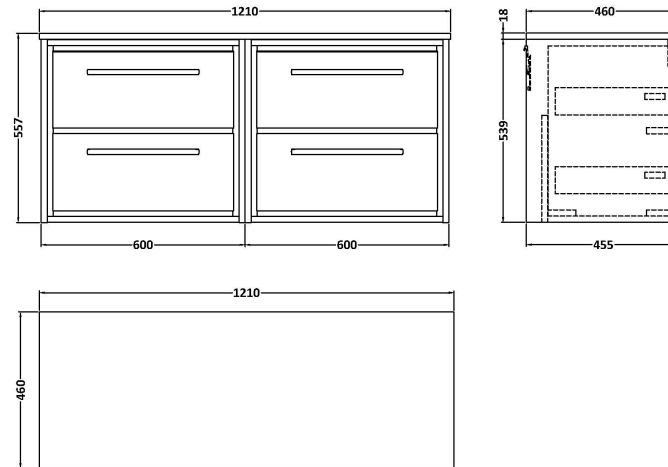

Sales Code: LIL2724WMT2

Description: 1200 Wh 4-Drawer Unit & Marble Worktop

Packaging Details

Barcode: 5056678488218