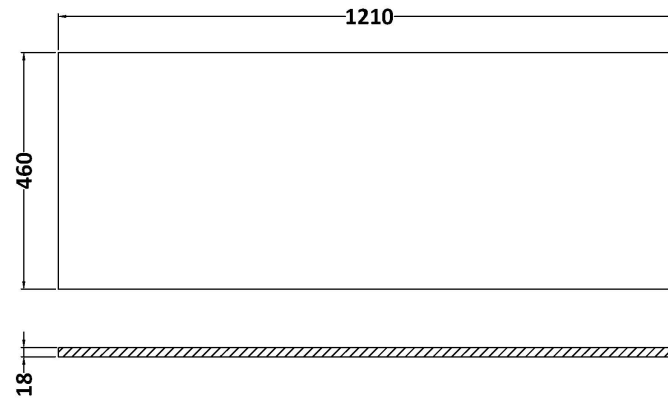

### Product Dimensions

Height (mm):	539
Width (mm):	600
Depth (mm):	455
Nett Weight (kg):	29

### Packaging Dimensions

Height (mm):	577
Width (mm):	632
Depth (mm):	480
Gross Weight (kg):	29.5

### Outer Box Dimensions (If Applicable)

Height (mm):	
Width (mm):	
Depth (mm):	
Gross Weight (kg):	
Barcode:	5056678485736

**Sales Code:** LOM11246

**Description:** 1200 Marble Top (1210 X 460mm)

**Product Dimensions**

Height (mm):	18
Width (mm):	1210
Depth (mm):	460
Nett Weight (kg):	25.5

**Packaging Dimensions**

Height (mm):	35
Width (mm):	1250
Depth (mm):	500
Gross Weight (kg):	26