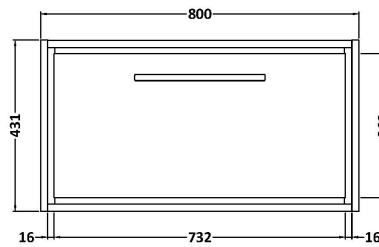

Sales Code: LIL2725W

Description: 800 Wh Single Drawer Unit & Worktop

Packaging Details

Barcode: 5056678486436

Sales Code: NFF2725

Description: 800 Single Drawer Unit (455 Deep)

Product Dimensions

Height (mm):	431
Width (mm):	800
Depth (mm):	455
Nett Weight (kg):	30

Packaging Dimensions

Height (mm):	470
Width (mm):	832
Depth (mm):	480
Gross Weight (kg):	30.5

Packaging Data

Box Colour:	Brown Cardboard Box - Printed
Box Qty:	0
Label Size:	0 x 0
Label Colour:	White Label
Label Qty:	2

Outer Box Dimensions (If Applicable)

Height (mm):	
Width (mm):	
Depth (mm):	
Gross Weight (kg):	
Barcode:	5056678482636

Product Details

Country of Origin:	China
Fitting Instruction:	No
CE & UKCA:	N/A
FSC Certified Materials:	Yes
Colour:	Brown Casella Oak
Construction Method:	Cam & Wood Dowel
Construction Type:	Rigid
Cabinet Finish:	MFC Textured Woodgrain
Fascia Finish:	MFC Textured Woodgrain
Cabinet Thickness (mm):	16
Fascia Thickness (mm):	18
Drawer Included:	Yes
Drawer Type:	80mm High Metal S/C Inc Galler
No of Shelves:	0
Hinge Type:	Not Applicable
Hinge Included:	Not Applicable
Adjustable Legs:	No, Not Required
Fixings Included:	Yes
Handle Style:	Contemporary
Waste Shroud:	Yes
Handle Included:	Yes, Supplied
Handle Type:	D-Shape

Sales Code: MWT27860

Description: 800 Worktop (805X460x18mm)

Product Dimensions

Height (mm):	18
Width (mm):	805
Depth (mm):	460
Nett Weight (kg):	4

Packaging Dimensions

Height (mm):	25
Width (mm):	825
Depth (mm):	510
Gross Weight (kg):	4.5