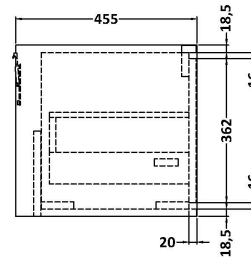

Sales Code: LIL2725W

Description: 800 Wh Single Drawer Unit & Worktop

Packaging Details

Barcode: 5056678486436

Sales Code: NFF2725

Description: 800 Single Drawer Unit (455 Deep)

Product Dimensions

Height (mm):	431
Width (mm):	800
Depth (mm):	455
Nett Weight (kg):	30

Packaging Dimensions

Height (mm):	470
Width (mm):	832
Depth (mm):	480
Gross Weight (kg):	30.5

Packaging Data

Box Colour:	Brown Cardboard Box - Printed
Box Qty:	0
Label Size:	0 x 0
Label Colour:	White Label
Label Qty:	2

Outer Box Dimensions (If Applicable)

Height (mm):	
Width (mm):	
Depth (mm):	
Gross Weight (kg):	
Barcode:	5056678482636

Product Details

Country of Origin:	China
Fitting Instruction:	No
CE & UKCA:	N/A
FSC Certified Materials:	Yes
Colour:	Brown Casella Oak
Construction Method:	Cam & Wood Dowel
Construction Type:	Rigid
Cabinet Finish:	MFC Textured Woodgrain
Fascia Finish:	MFC Textured Woodgrain
Cabinet Thickness (mm):	16
Fascia Thickness (mm):	18
Drawer Included:	Yes
Drawer Type:	80mm High Metal S/C Inc Galler
No of Shelves:	0
Hinge Type:	Not Applicable
Hinge Included:	Not Applicable
Adjustable Legs:	No, Not Required
Fixings Included:	Yes
Handle Style:	Contemporary
Waste Shroud:	Yes
Handle Included:	Yes, Supplied
Handle Type:	D-Shape

Sales Code: MWT27860

Description: 800 Worktop (805X460x18mm)

Product Dimensions

Height (mm):	18
Width (mm):	805
Depth (mm):	460
Nett Weight (kg):	4

Packaging Dimensions

Height (mm):	25
Width (mm):	825
Depth (mm):	510
Gross Weight (kg):	4.5