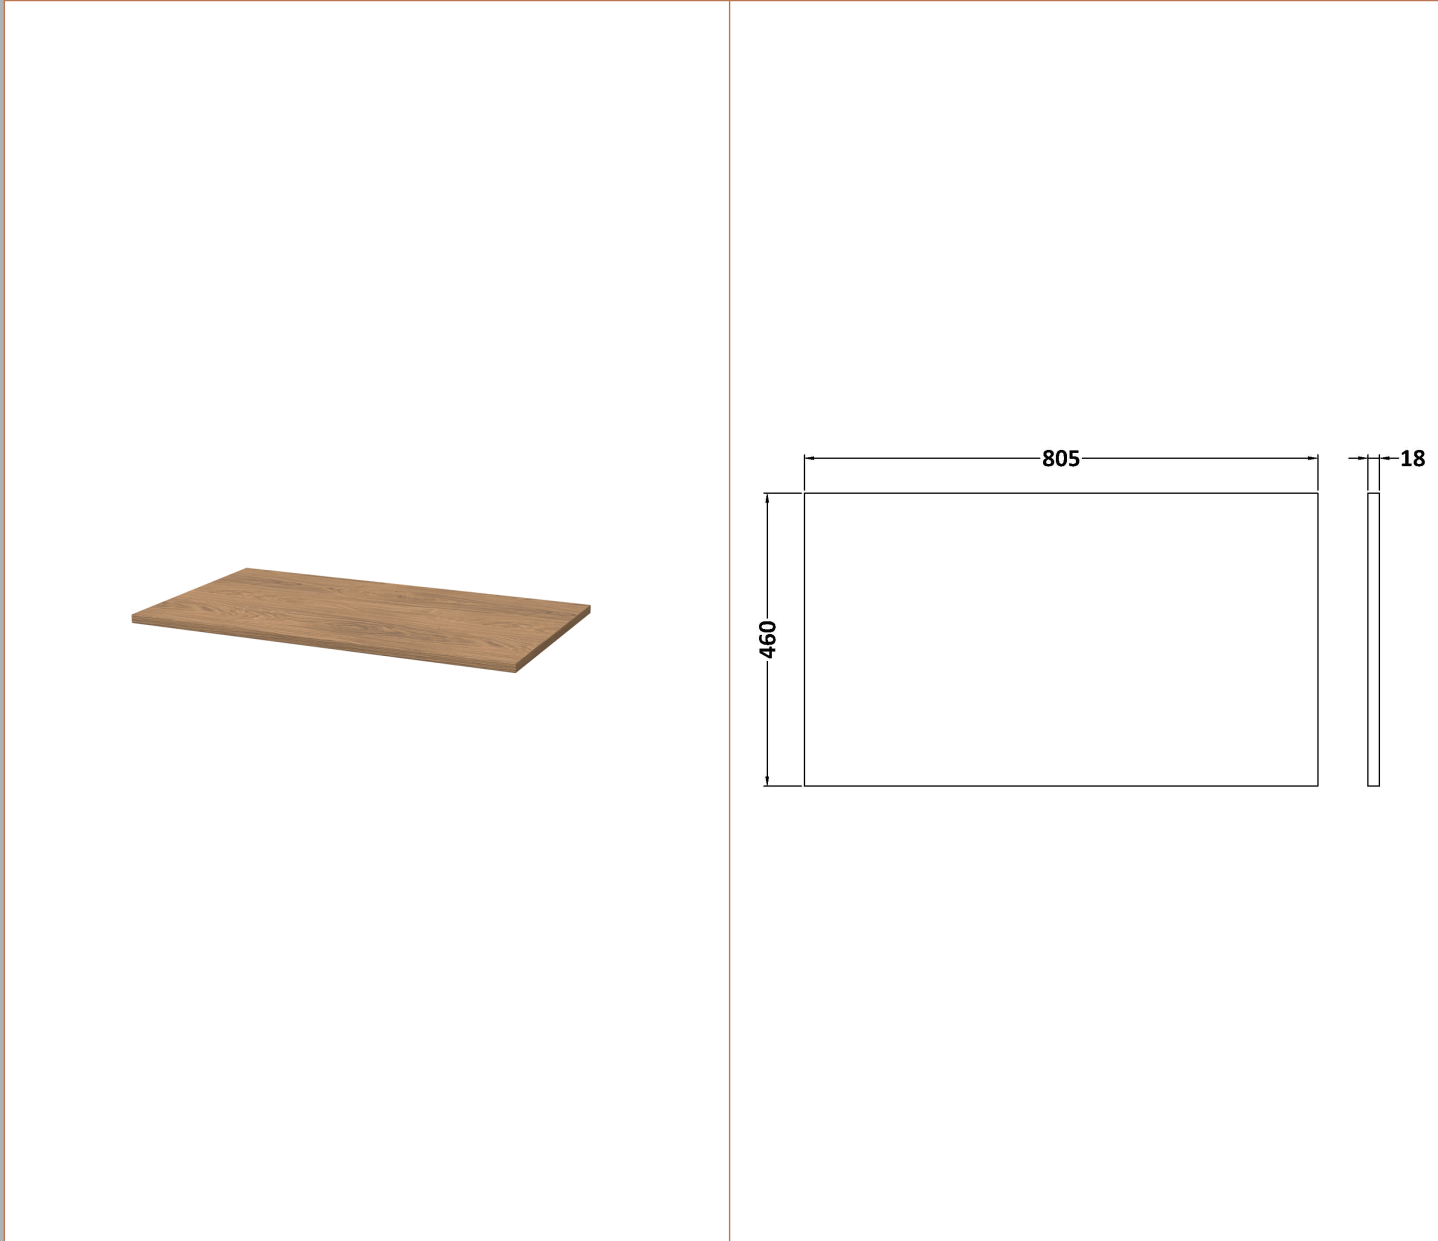

Sales Code: LIL2725W

Description: 800 Wh Single Drawer Unit & Worktop

Packaging Details

Barcode: 5056678486436

Sales Code: NFF2725

Description: 800 Single Drawer Unit (455 Deep)

Product Dimensions

Height (mm):	431
Width (mm):	800
Depth (mm):	455
Nett Weight (kg):	30

Packaging Dimensions

Height (mm):	470
Width (mm):	832
Depth (mm):	480
Gross Weight (kg):	30.5

Packaging Data

Box Colour:	Brown Cardboard Box - Printed
Box Qty:	0
Label Size:	0 x 0
Label Colour:	White Label
Label Qty:	2

Outer Box Dimensions (If Applicable)

Height (mm):	
Width (mm):	
Depth (mm):	
Gross Weight (kg):	
Barcode:	5056678482636

Product Details

Country of Origin:	China
Fitting Instruction:	No
CE & UKCA:	N/A
FSC Certified Materials:	Yes
Colour:	Brown Casella Oak
Construction Method:	Cam & Wood Dowel
Construction Type:	Rigid
Cabinet Finish:	MFC Textured Woodgrain
Fascia Finish:	MFC Textured Woodgrain
Cabinet Thickness (mm):	16
Fascia Thickness (mm):	18
Drawer Included:	Yes
Drawer Type:	80mm High Metal S/C Inc Galler
No of Shelves:	0
Hinge Type:	Not Applicable
Hinge Included:	Not Applicable
Adjustable Legs:	No, Not Required
Fixings Included:	Yes
Handle Style:	Contemporary
Waste Shroud:	Yes
Handle Included:	Yes, Supplied
Handle Type:	D-Shape

Sales Code: MWT27860

Description: 800 Worktop (805X460x18mm)

Product Dimensions

Height (mm):	18
Width (mm):	805
Depth (mm):	460
Nett Weight (kg):	4

Packaging Dimensions

Height (mm):	25
Width (mm):	825
Depth (mm):	510
Gross Weight (kg):	4.5