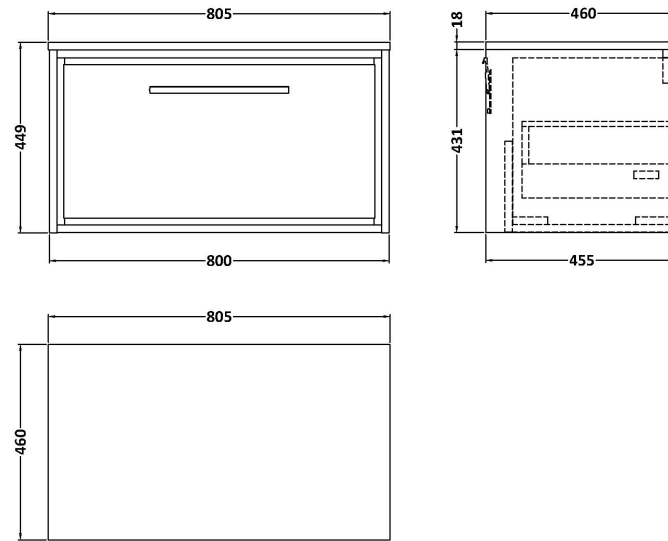

Sales Code: LIL2725W

Description: 800 Wh Single Drawer Unit & Worktop

Packaging Details

Barcode: 5056678486436

Sales Code: NFF2725

Description: 800 Single Drawer Unit (455 Deep)

Product Dimensions

Height (mm):	431
Width (mm):	800
Depth (mm):	455
Nett Weight (kg):	30

Packaging Dimensions

Height (mm):	470
Width (mm):	832
Depth (mm):	480
Gross Weight (kg):	30.5

Packaging Data

Box Colour:	Brown Cardboard Box - Printed
Box Qty:	0
Label Size:	0 x 0
Label Colour:	White Label
Label Qty:	2

Outer Box Dimensions (If Applicable)

Height (mm):	
Width (mm):	
Depth (mm):	
Gross Weight (kg):	
Barcode:	5056678482636

Product Details

Country of Origin:	China
Fitting Instruction:	No
CE & UKCA:	N/A
FSC Certified Materials:	Yes
Colour:	Brown Casella Oak
Construction Method:	Cam & Wood Dowel
Construction Type:	Rigid
Cabinet Finish:	MFC Textured Woodgrain
Fascia Finish:	MFC Textured Woodgrain
Cabinet Thickness (mm):	16
Fascia Thickness (mm):	18
Drawer Included:	Yes
Drawer Type:	80mm High Metal S/C Inc Galler
No of Shelves:	0
Hinge Type:	Not Applicable
Hinge Included:	Not Applicable
Adjustable Legs:	No, Not Required
Fixings Included:	Yes
Handle Style:	Contemporary
Waste Shroud:	Yes
Handle Included:	Yes, Supplied
Handle Type:	D-Shape

Sales Code: MWT27860

Description: 800 Worktop (805X460x18mm)

Product Dimensions

Height (mm):	18
Width (mm):	805
Depth (mm):	460
Nett Weight (kg):	4

Packaging Dimensions

Height (mm):	25
Width (mm):	825
Depth (mm):	510
Gross Weight (kg):	4.5