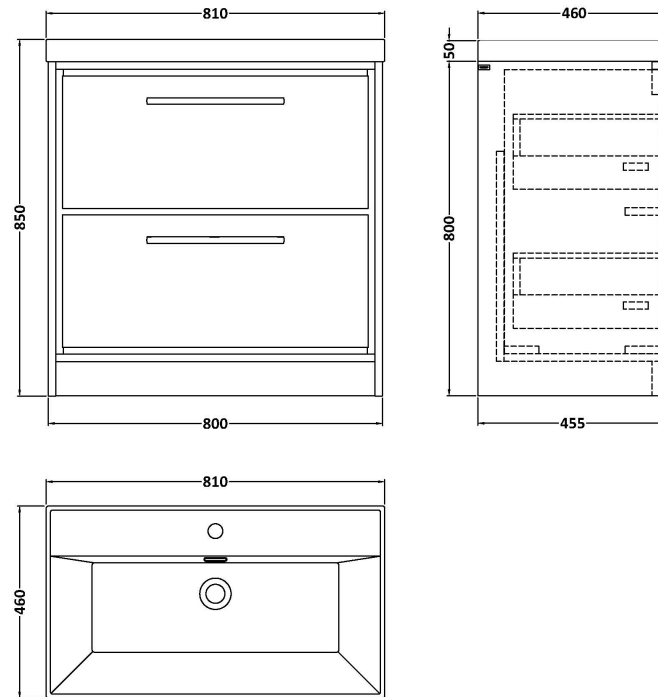

Sales Code: LIL3035E

Description: 800 Fs 2-Drawer Unit & Basin 1Th

Packaging Details

Barcode: 5056678486122

Sales Code: NFF3035

Description: 800 Fs 2-Drawer Unit (455 Deep)

Product Dimensions

Height (mm):	800
Width (mm):	800
Depth (mm):	455
Nett Weight (kg):	51.5

Packaging Dimensions

Height (mm):	840
Width (mm):	832
Depth (mm):	480
Gross Weight (kg):	52

Packaging Data

Box Colour:	Brown Cardboard Box - Printed	
Box Qty:	0	
Label Size:	0 x 0	
Label Colour:	White Label	
Label Qty:	2	

Outer Box Dimensions (If Applicable)

Height (mm):	
Width (mm):	
Depth (mm):	
Gross Weight (kg):	
Barcode:	5056678485699

Product Details

Country of Origin:	China
Fitting Instruction:	No
CE & UKCA:	N/A
FSC Certified Materials:	Yes
Colour:	Bleached Cuneo Oak
Construction Method:	Cam & Wood Dowel
Construction Type:	Rigid
Cabinet Finish:	MFC Textured Woodgrain
Fascia Finish:	MFC Textured Woodgrain
Cabinet Thickness (mm):	18
Fascia Thickness (mm):	18
Drawer Included:	Yes
Drawer Type:	80mm High Metal S/C Inc Galler
No of Shelves:	0
Hinge Type:	Not Applicable
Hinge Included:	Not Applicable
Adjustable Legs:	No, Not Required
Fixings Included:	Yes
Handle Style:	Contemporary
Waste Shroud:	Yes
Handle Included:	Yes, Supplied
Handle Type:	D-Shape

Sales Code: NVM065

Description: 810 X 465 Thin-Edge Basin 1Th

Product Dimensions

Height (mm):	50
Width (mm):	800
Depth (mm):	460
Nett Weight (kg):	17.5

Packaging Dimensions

Height (mm):	170
Width (mm):	825
Depth (mm):	480
Gross Weight (kg):	18