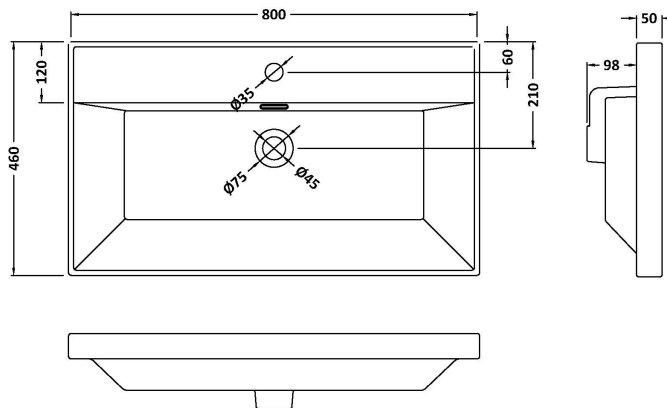

Packaging Dimensions

Height (mm):	840
Width (mm):	832
Depth (mm):	480
Gross Weight (kg):	52

Packaging Data

Box Colour:	Brown Cardboard Box - Printed	
Box Qty:	0	
Label Size:	0 x 0	
Label Colour:	White Label	
Label Qty:	2	

Outer Box Dimensions (If Applicable)

Height (mm):	
Width (mm):	
Depth (mm):	
Gross Weight (kg):	
Barcode:	5056678485699

Product Details

Country of Origin:	China
Fitting Instruction:	No
CE & UKCA:	N/A
FSC Certified Materials:	Yes
Colour:	Bleached Cuneo Oak
Construction Method:	Cam & Wood Dowel
Construction Type:	Rigid
Cabinet Finish:	MFC Textured Woodgrain
Fascia Finish:	MFC Textured Woodgrain
Cabinet Thickness (mm):	18
Fascia Thickness (mm):	18
Drawer Included:	Yes
Drawer Type:	80mm High Metal S/C Inc Galler
No of Shelves:	0
Hinge Type:	Not Applicable
Hinge Included:	Not Applicable
Adjustable Legs:	No, Not Required
Fixings Included:	Yes
Handle Style:	Contemporary
Waste Shroud:	Yes
Handle Included:	Yes, Supplied
Handle Type:	D-Shape

Sales Code: NVM065

Description: 810 X 465 Thin-Edge Basin 1Th

Product Dimensions

Height (mm):	50
Width (mm):	800
Depth (mm):	460
Nett Weight (kg):	17.5

Packaging Dimensions

Height (mm):	170
Width (mm):	825
Depth (mm):	480
Gross Weight (kg):	18

Packaging Data

Box Colour:	Brown Cardboard Box - Printed
Box Qty:	1
Label Size:	100 x 50
Label Colour:	White Label
Label Qty:	2

Outer Box Dimensions (If Applicable)

Height (mm):	
Width (mm):	
Depth (mm):	
Gross Weight (kg):	
Barcode:	5056678484876