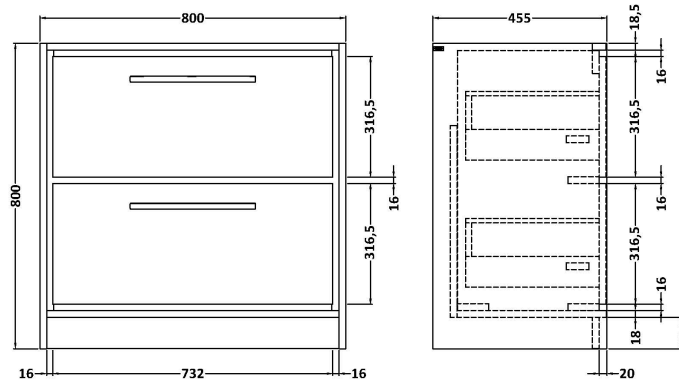

Sales Code: LIL3035E

Description: 800 Fs 2-Drawer Unit & Basin 1Th

Packaging Details

Barcode: 5056678486122

Sales Code: NFF3035

Description: 800 Fs 2-Drawer Unit (455 Deep)

Product Dimensions

Height (mm):	800
Width (mm):	800
Depth (mm):	455
Nett Weight (kg):	51.5

Packaging Dimensions

Height (mm):	840
Width (mm):	832
Depth (mm):	480
Gross Weight (kg):	52

Packaging Data

Box Colour:	Brown Cardboard Box - Printed	
Box Qty:	0	
Label Size:	0 x 0	
Label Colour:	White Label	
Label Qty:	2	

Outer Box Dimensions (If Applicable)

Height (mm):	
Width (mm):	
Depth (mm):	
Gross Weight (kg):	
Barcode:	5056678485699

Product Details

Country of Origin:	China
Fitting Instruction:	No
CE & UKCA:	N/A
FSC Certified Materials:	Yes
Colour:	Bleached Cuneo Oak
Construction Method:	Cam & Wood Dowel
Construction Type:	Rigid
Cabinet Finish:	MFC Textured Woodgrain
Fascia Finish:	MFC Textured Woodgrain
Cabinet Thickness (mm):	18
Fascia Thickness (mm):	18
Drawer Included:	Yes
Drawer Type:	80mm High Metal S/C Inc Galler
No of Shelves:	0
Hinge Type:	Not Applicable
Hinge Included:	Not Applicable
Adjustable Legs:	No, Not Required
Fixings Included:	Yes
Handle Style:	Contemporary
Waste Shroud:	Yes
Handle Included:	Yes, Supplied
Handle Type:	D-Shape

Sales Code: NVM065

Description: 810 X 465 Thin-Edge Basin 1Th

Product Dimensions

Height (mm):	50
Width (mm):	800
Depth (mm):	460
Nett Weight (kg):	17.5

Packaging Dimensions

Height (mm):	170
Width (mm):	825
Depth (mm):	480
Gross Weight (kg):	18