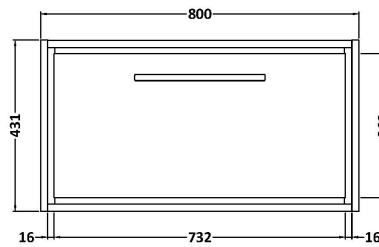

### Product Dimensions

Height (mm):	431
Width (mm):	800
Depth (mm):	455
Nett Weight (kg):	30

### Packaging Dimensions

Height (mm):	470
Width (mm):	832
Depth (mm):	480
Gross Weight (kg):	30.5

### Product Dimensions

Height (mm):	18
Width (mm):	810
Depth (mm):	460
Nett Weight (kg):	17.5

### Packaging Dimensions

Height (mm):	35
Width (mm):	850
Depth (mm):	500
Gross Weight (kg):	18