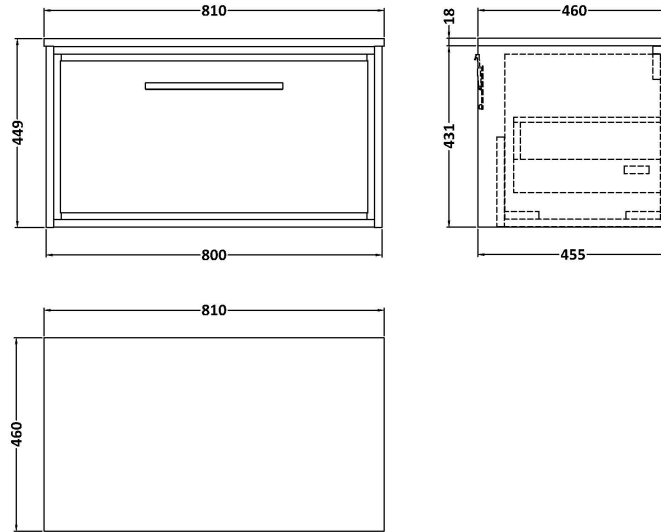

Sales Code: LIL2725WMT

Description: 800 Wh Single Drawer Unit & Marble Workt

Packaging Details

Barcode: 5056678487976