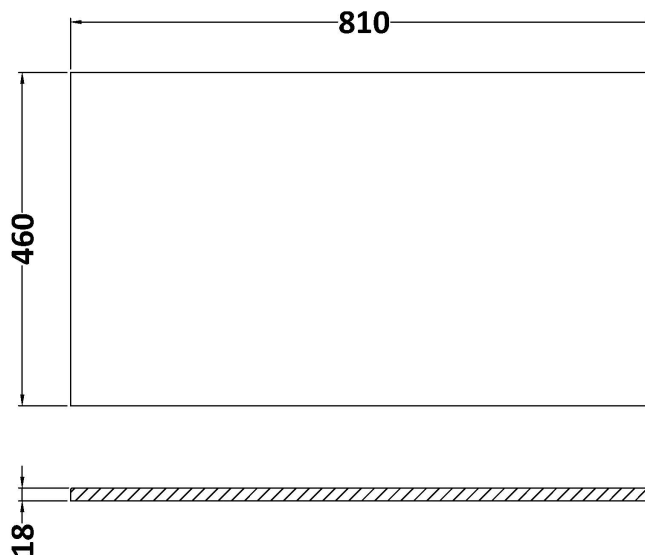

### Product Dimensions

Height (mm):	431
Width (mm):	800
Depth (mm):	455
Nett Weight (kg):	30

### Packaging Dimensions

Height (mm):	470
Width (mm):	832
Depth (mm):	480
Gross Weight (kg):	30.5

### Outer Box Dimensions (If Applicable)

Height (mm):	
Width (mm):	
Depth (mm):	
Gross Weight (kg):	
Barcode:	5056678482636

### Product Dimensions

Height (mm):	18
Width (mm):	810
Depth (mm):	460
Nett Weight (kg):	17.5