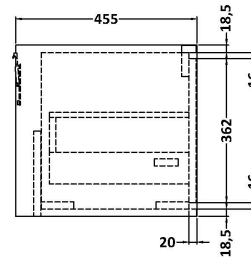

### Product Dimensions

Height (mm):	431
Width (mm):	800
Depth (mm):	455
Nett Weight (kg):	30

### Packaging Dimensions

Height (mm):	470
Width (mm):	832
Depth (mm):	480
Gross Weight (kg):	30.5

### Product Dimensions

Height (mm):	18
Width (mm):	810
Depth (mm):	460
Nett Weight (kg):	17.5

### Packaging Dimensions

Height (mm):	35
Width (mm):	850
Depth (mm):	500
Gross Weight (kg):	18