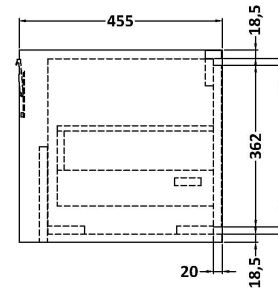

### Packaging Details

Barcode: 5056678486771

**Sales Code:** NFF2222

**Description:** 600 Single Drawer Unit (455 Deep)

**Product Dimensions**

Height (mm):	431
Width (mm):	600
Depth (mm):	455
Nett Weight (kg):	22.5

**Packaging Dimensions**

Height (mm):	470
Width (mm):	632
Depth (mm):	480
Gross Weight (kg):	23

**Packaging Data**

Box Colour:	Brown Cardboard Box - Printed
Box Qty:	0
Label Size:	0 x 0
Label Colour:	White Label
Label Qty:	2

### Product Dimensions

Height (mm):	66
Width (mm):	630
Depth (mm):	471
Nett Weight (kg):	17

### Packaging Dimensions

Height (mm):	490
Width (mm):	650
Depth (mm):	220
Gross Weight (kg):	17