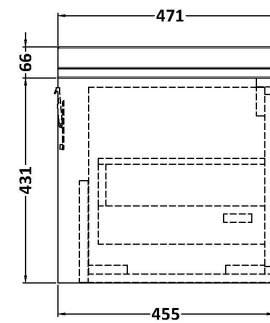

### Packaging Details

Barcode: 5056678486771

**Sales Code:** NFF2222

**Description:** 600 Single Drawer Unit (455 Deep)

**Product Dimensions**

Height (mm):	431
Width (mm):	600
Depth (mm):	455
Nett Weight (kg):	22.5

**Packaging Dimensions**

Height (mm):	470
Width (mm):	632
Depth (mm):	480
Gross Weight (kg):	23

**Packaging Data**

Box Colour:	Brown Cardboard Box - Printed
Box Qty:	0
Label Size:	0 x 0
Label Colour:	White Label
Label Qty:	2

### Product Dimensions

Height (mm):	66
Width (mm):	630
Depth (mm):	471
Nett Weight (kg):	17

### Packaging Dimensions

Height (mm):	490
Width (mm):	650
Depth (mm):	220
Gross Weight (kg):	17