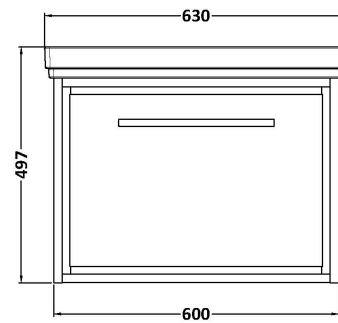

### Packaging Details

Barcode: 5056678486771

**Sales Code:** NFF2222

**Description:** 600 Single Drawer Unit (455 Deep)

**Product Dimensions**

Height (mm):	431
Width (mm):	600
Depth (mm):	455
Nett Weight (kg):	22.5

**Packaging Dimensions**

Height (mm):	470
Width (mm):	632
Depth (mm):	480
Gross Weight (kg):	23

**Packaging Data**

Box Colour:	Brown Cardboard Box - Printed
Box Qty:	0
Label Size:	0 x 0
Label Colour:	White Label
Label Qty:	2

### Product Dimensions

Height (mm):	66
Width (mm):	630
Depth (mm):	471
Nett Weight (kg):	17

### Packaging Dimensions

Height (mm):	490
Width (mm):	650
Depth (mm):	220
Gross Weight (kg):	17