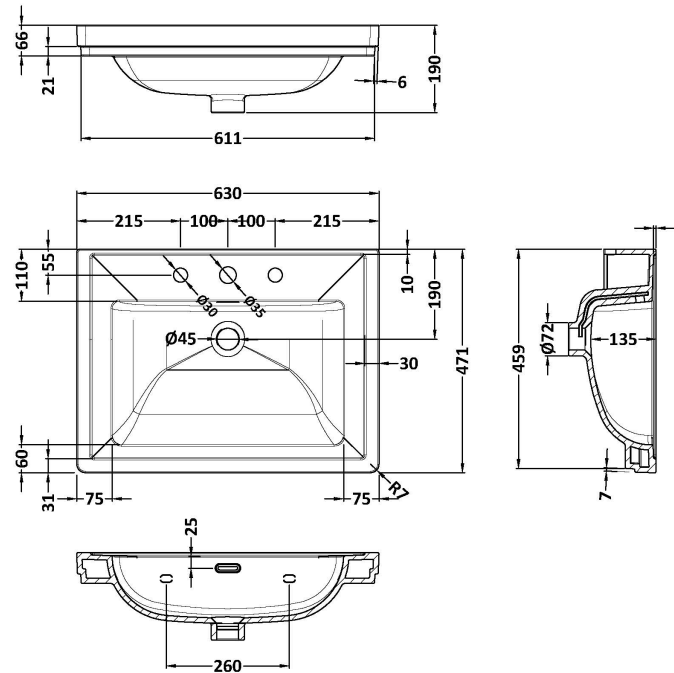

**Packaging Dimensions**

Height (mm):	470
Width (mm):	632
Depth (mm):	480
Gross Weight (kg):	23

**Packaging Data**

Box Colour:	Brown Cardboard Box - Printed
Box Qty:	0
Label Size:	0 x 0
Label Colour:	White Label
Label Qty:	2

**Outer Box Dimensions (If Applicable)**

Height (mm):	
Width (mm):	
Depth (mm):	
Gross Weight (kg):	
Barcode:	5056678482582

**Product Details**

Country of Origin:	China
Fitting Instruction:	No
CE & UKCA:	N/A
FSC Certified Materials:	Yes
Colour:	Graphite Grey Woodgrain
Construction Method:	Cam & Wood Dowel
Construction Type:	Rigid
Cabinet Finish:	MFC Textured Woodgrain
Fascia Finish:	MFC Textured Woodgrain
Cabinet Thickness (mm):	18
Fascia Thickness (mm):	18
Drawer Included:	Yes
Drawer Type:	80mm High Metal S/C Inc Galler
No of Shelves:	0
Hinge Type:	Not Applicable
Hinge Included:	Not Applicable
Adjustable Legs:	No, Not Required
Fixings Included:	Yes
Handle Style:	Contemporary
Waste Shroud:	Yes
Handle Included:	Yes, Supplied
Handle Type:	D-Shape

### Product Dimensions

Height (mm):	66
Width (mm):	630
Depth (mm):	471
Nett Weight (kg):	17

### Packaging Dimensions

Height (mm):	490
Width (mm):	650
Depth (mm):	220
Gross Weight (kg):	17