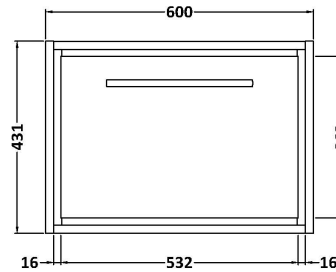

### Packaging Details

Barcode: 5056678486771

**Sales Code:** NFF2222

**Description:** 600 Single Drawer Unit (455 Deep)

**Product Dimensions**

Height (mm):	431
Width (mm):	600
Depth (mm):	455
Nett Weight (kg):	22.5

**Packaging Dimensions**

Height (mm):	470
Width (mm):	632
Depth (mm):	480
Gross Weight (kg):	23

**Packaging Data**

Box Colour:	Brown Cardboard Box - Printed
Box Qty:	0
Label Size:	0 x 0
Label Colour:	White Label
Label Qty:	2

### Product Dimensions

Height (mm):	66
Width (mm):	630
Depth (mm):	471
Nett Weight (kg):	17

### Packaging Dimensions

Height (mm):	490
Width (mm):	650
Depth (mm):	220
Gross Weight (kg):	17