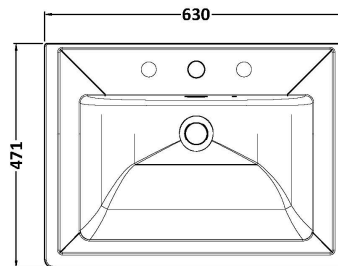

### Packaging Details

Barcode: 5056678486771

**Sales Code:** NFF2222

**Description:** 600 Single Drawer Unit (455 Deep)

**Product Dimensions**

Height (mm):	431
Width (mm):	600
Depth (mm):	455
Nett Weight (kg):	22.5

**Packaging Dimensions**

Height (mm):	470
Width (mm):	632
Depth (mm):	480
Gross Weight (kg):	23

**Packaging Data**

Box Colour:	Brown Cardboard Box - Printed
Box Qty:	0
Label Size:	0 x 0
Label Colour:	White Label
Label Qty:	2

### Product Dimensions

Height (mm):	66
Width (mm):	630
Depth (mm):	471
Nett Weight (kg):	17

### Packaging Dimensions

Height (mm):	490
Width (mm):	650
Depth (mm):	220
Gross Weight (kg):	17