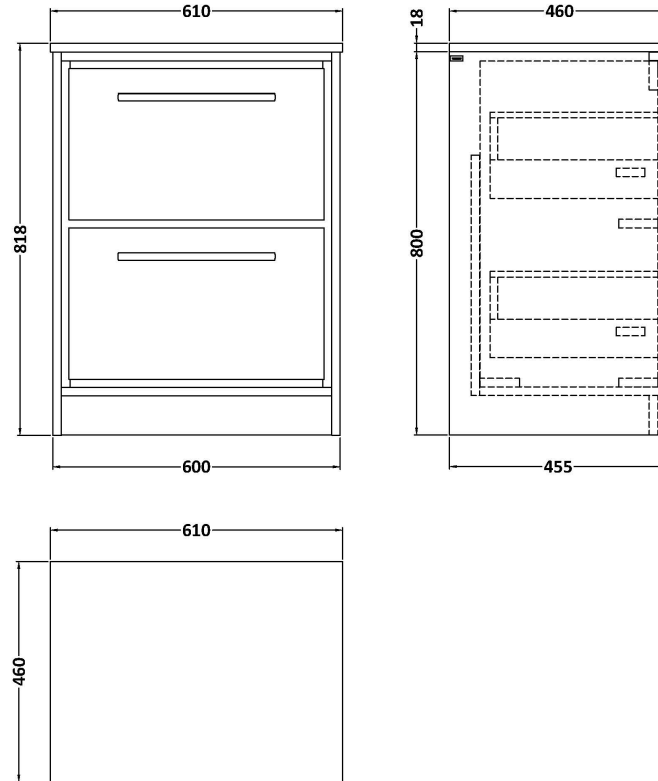

Sales Code: LIL2733WMT

Description: 600 Fs 2-Drawer Unit & Marble Worktop

Packaging Details

Barcode: 5056678487631

Sales Code: LOM16046

Description: 600 Marble Top (610 X 460mm)

Product Dimensions

Height (mm):	18
Width (mm):	610
Depth (mm):	460
Nett Weight (kg):	13.5

Packaging Dimensions

Height (mm):	35
Width (mm):	650
Depth (mm):	500
Gross Weight (kg):	14

Packaging Data

Box Colour:	Brown Cardboard Box
Box Qty:	1
Label Size:	100 x 50
Label Colour:	White Label
Label Qty:	1

Outer Box Dimensions (If Applicable)

Height (mm):	
Width (mm):	
Depth (mm):	
Gross Weight (kg):	
Barcode:	5056678477199

Product Details

Country of Origin:	China
Fitting Instruction:	No
CE & UKCA:	N/A
FSC Certified Materials:	Yes
Colour:	White
Construction Method:	Not Applicable
Construction Type:	Not Applicable
Cabinet Finish:	Not Applicable
Fascia Finish:	Natural Marble
Cabinet Thickness (mm):	
Fascia Thickness (mm):	14
Drawer Included:	Not Applicable
Drawer Type:	Not Applicable
No of Shelves:	0
Hinge Type:	Not Applicable
Hinge Included:	Not Applicable
Adjustable Legs:	Not Applicable
Fixings Included:	No
Handle Style:	Not Applicable
Waste Shroud:	Not Applicable
Handle Included:	Not Applicable
Handle Type:	Not Applicable