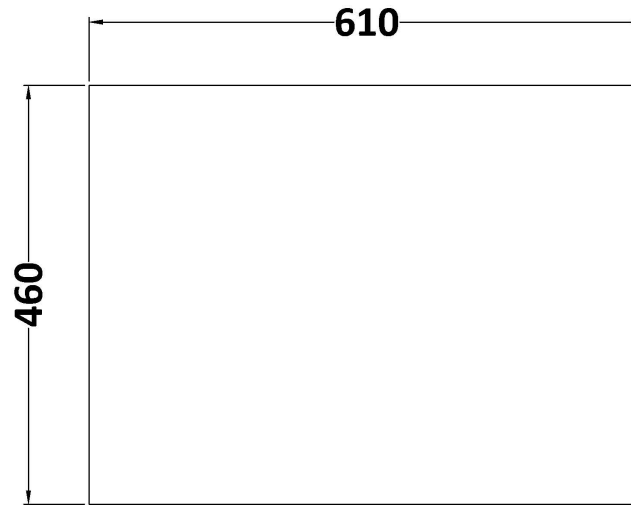

Sales Code: LIL2733WMT

Description: 600 Fs 2-Drawer Unit & Marble Worktop

Packaging Details

Barcode: 5056678487631

Sales Code: LOM16046

Description: 600 Marble Top (610 X 460mm)

Product Dimensions

Height (mm):	18
Width (mm):	610
Depth (mm):	460
Nett Weight (kg):	13.5

Packaging Dimensions

Height (mm):	35
Width (mm):	650
Depth (mm):	500
Gross Weight (kg):	14

Packaging Data

Box Colour:	Brown Cardboard Box
Box Qty:	1
Label Size:	100 x 50
Label Colour:	White Label
Label Qty:	1

Outer Box Dimensions (If Applicable)

Height (mm):	
Width (mm):	
Depth (mm):	
Gross Weight (kg):	
Barcode:	5056678477199

Product Details

Country of Origin:	China
Fitting Instruction:	No
CE & UKCA:	N/A
FSC Certified Materials:	Yes
Colour:	White
Construction Method:	Not Applicable
Construction Type:	Not Applicable
Cabinet Finish:	Not Applicable
Fascia Finish:	Natural Marble
Cabinet Thickness (mm):	
Fascia Thickness (mm):	14
Drawer Included:	Not Applicable
Drawer Type:	Not Applicable
No of Shelves:	0
Hinge Type:	Not Applicable
Hinge Included:	Not Applicable
Adjustable Legs:	Not Applicable
Fixings Included:	No
Handle Style:	Not Applicable
Waste Shroud:	Not Applicable
Handle Included:	Not Applicable
Handle Type:	Not Applicable