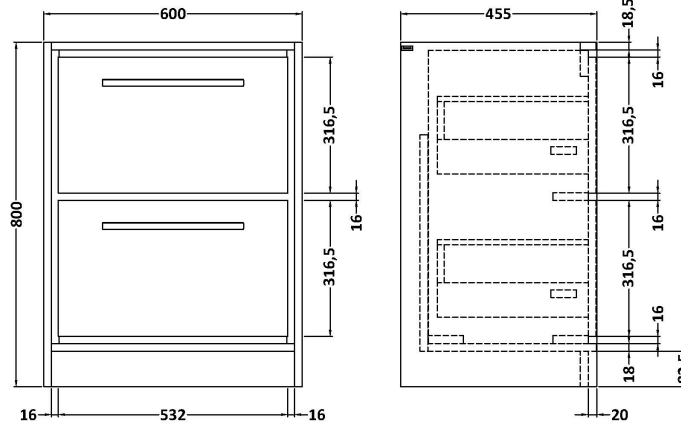

Sales Code: LIL2733WMT2

Description: 1200 Fs 4-Drawer Unit & Marble Worktop

Packaging Details

Barcode: 5056678488188

Sales Code: NFF2733

Description: 600 Fs 2-Drawer Unit (455 Deep)

Product Dimensions

Height (mm):	800
Width (mm):	600
Depth (mm):	455
Nett Weight (kg):	38.5

Packaging Dimensions

Height (mm):	840
Width (mm):	632
Depth (mm):	480
Gross Weight (kg):	39

Packaging Data

Box Colour:	Brown Cardboard Box - Printed
Box Qty:	0
Label Size:	0 x 0
Label Colour:	White Label
Label Qty:	2

Outer Box Dimensions (If Applicable)

Height (mm):	
Width (mm):	
Depth (mm):	
Gross Weight (kg):	
Barcode:	5056678485675

Product Details

Country of Origin:	China
Fitting Instruction:	No
CE & UKCA:	N/A
FSC Certified Materials:	Yes
Colour:	Brown Casella Oak
Construction Method:	Cam & Wood Dowel
Construction Type:	Rigid
Cabinet Finish:	MFC Textured Woodgrain
Fascia Finish:	MFC Textured Woodgrain
Cabinet Thickness (mm):	18
Fascia Thickness (mm):	18
Drawer Included:	Yes
Drawer Type:	80mm High Metal S/C Inc Galler
No of Shelves:	0
Hinge Type:	Not Applicable
Hinge Included:	Not Applicable
Adjustable Legs:	No, Not Required
Fixings Included:	Yes
Handle Style:	Contemporary
Waste Shroud:	Yes
Handle Included:	Yes, Supplied
Handle Type:	D-Shape

Sales Code: LOM11246

Description: 1200 Marble Top (1210 X 460mm)

Product Dimensions

Height (mm):	18
Width (mm):	1210
Depth (mm):	460
Nett Weight (kg):	25.5

Packaging Dimensions

Height (mm):	35
Width (mm):	1250
Depth (mm):	500
Gross Weight (kg):	26