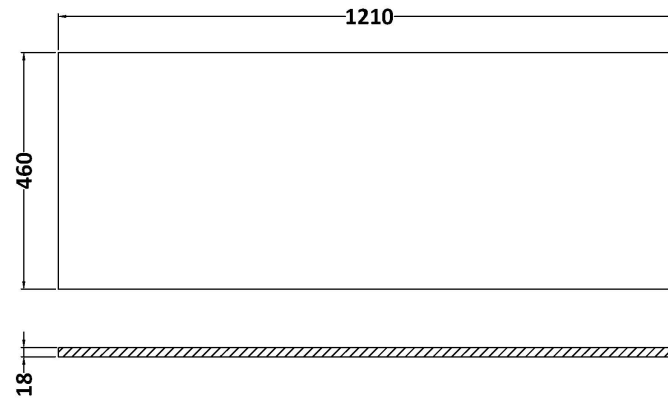

Packaging Dimensions

Height (mm):	840
Width (mm):	632
Depth (mm):	480
Gross Weight (kg):	39

Packaging Data

Box Colour:	Brown Cardboard Box - Printed
Box Qty:	0
Label Size:	0 x 0
Label Colour:	White Label
Label Qty:	2

Outer Box Dimensions (If Applicable)

Height (mm):	
Width (mm):	
Depth (mm):	
Gross Weight (kg):	
Barcode:	5056678485675

Product Details

Country of Origin:	China
Fitting Instruction:	No
CE & UKCA:	N/A
FSC Certified Materials:	Yes
Colour:	Brown Casella Oak
Construction Method:	Cam & Wood Dowel
Construction Type:	Rigid
Cabinet Finish:	MFC Textured Woodgrain
Fascia Finish:	MFC Textured Woodgrain
Cabinet Thickness (mm):	18
Fascia Thickness (mm):	18
Drawer Included:	Yes
Drawer Type:	80mm High Metal S/C Inc Galler
No of Shelves:	0
Hinge Type:	Not Applicable
Hinge Included:	Not Applicable
Adjustable Legs:	No, Not Required
Fixings Included:	Yes
Handle Style:	Contemporary
Waste Shroud:	Yes
Handle Included:	Yes, Supplied
Handle Type:	D-Shape

Sales Code: LOM11246

Description: 1200 Marble Top (1210 X 460mm)

Product Dimensions

Height (mm):	18
Width (mm):	1210
Depth (mm):	460
Nett Weight (kg):	25.5

Packaging Dimensions

Height (mm):	35
Width (mm):	1250
Depth (mm):	500
Gross Weight (kg):	26

Packaging Data

Box Colour:	Brown Cardboard Box
Box Qty:	1
Label Size:	100 x 50
Label Colour:	White Label
Label Qty:	1

Outer Box Dimensions (If Applicable)

Height (mm):	
Width (mm):	
Depth (mm):	
Gross Weight (kg):	
Barcode:	5056678477236