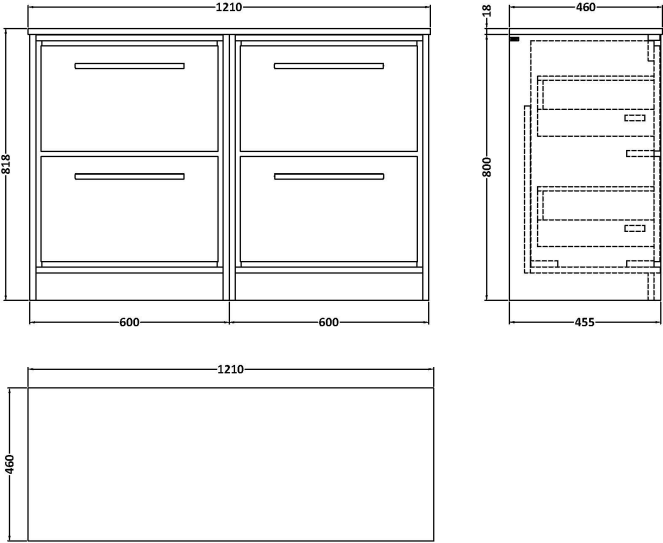

Sales Code: LIL2733WMT2

Description: 1200 Fs 4-Drawer Unit & Marble Worktop

Packaging Details

Barcode: 5056678488188

Sales Code: NFF2733

Description: 600 Fs 2-Drawer Unit (455 Deep)

Product Dimensions

Height (mm):	800
Width (mm):	600
Depth (mm):	455
Nett Weight (kg):	38.5

Packaging Dimensions

Height (mm):	840
Width (mm):	632
Depth (mm):	480
Gross Weight (kg):	39

Packaging Data

Box Colour:	Brown Cardboard Box - Printed
Box Qty:	0
Label Size:	0 x 0
Label Colour:	White Label
Label Qty:	2

Outer Box Dimensions (If Applicable)

Height (mm):	
Width (mm):	
Depth (mm):	
Gross Weight (kg):	
Barcode:	5056678485675

Product Details

Country of Origin:	China
Fitting Instruction:	No
CE & UKCA:	N/A
FSC Certified Materials:	Yes
Colour:	Brown Casella Oak
Construction Method:	Cam & Wood Dowel
Construction Type:	Rigid
Cabinet Finish:	MFC Textured Woodgrain
Fascia Finish:	MFC Textured Woodgrain
Cabinet Thickness (mm):	18
Fascia Thickness (mm):	18
Drawer Included:	Yes
Drawer Type:	80mm High Metal S/C Inc Galler
No of Shelves:	0
Hinge Type:	Not Applicable
Hinge Included:	Not Applicable
Adjustable Legs:	No, Not Required
Fixings Included:	Yes
Handle Style:	Contemporary
Waste Shroud:	Yes
Handle Included:	Yes, Supplied
Handle Type:	D-Shape

Sales Code: LOM11246

Description: 1200 Marble Top (1210 X 460mm)

Product Dimensions

Height (mm):	18
Width (mm):	1210
Depth (mm):	460
Nett Weight (kg):	25.5

Packaging Dimensions

Height (mm):	35
Width (mm):	1250
Depth (mm):	500
Gross Weight (kg):	26