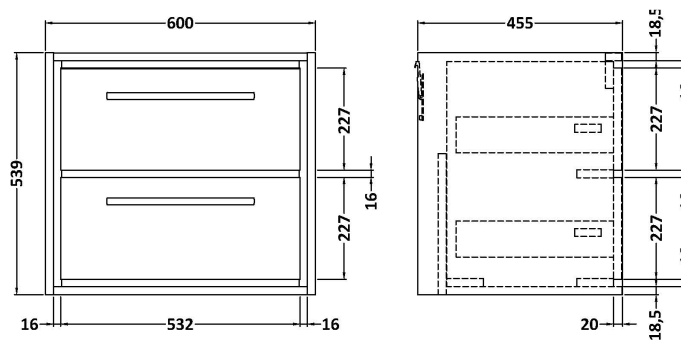

Sales Code: LIL2224C

Description: 600 Wh 2-Drawer Unit & Basin 1Th

Packaging Details

Barcode: 5056678485835

Sales Code: NFF2224

Description: 600 Wh 2 Drawer Unit (455 Deep)

Product Dimensions

Height (mm):	539
Width (mm):	600
Depth (mm):	455
Nett Weight (kg):	29

Packaging Dimensions

Height (mm):	577
Width (mm):	632
Depth (mm):	480
Gross Weight (kg):	29.5

Packaging Data

Box Colour:	Brown Cardboard Box - Printed
Box Qty:	0
Label Size:	0 x 0
Label Colour:	White Label
Label Qty:	2

Outer Box Dimensions (If Applicable)

Height (mm):	
Width (mm):	
Depth (mm):	
Gross Weight (kg):	
Barcode:	5056678485712

Product Details

Country of Origin:	China
Fitting Instruction:	No
CE & UKCA:	N/A
FSC Certified Materials:	Yes
Colour:	Graphite Grey Woodgrain
Construction Method:	Cam & Wood Dowel
Construction Type:	Rigid
Cabinet Finish:	MFC Textured Woodgrain
Fascia Finish:	MFC Textured Woodgrain
Cabinet Thickness (mm):	18
Fascia Thickness (mm):	18
Drawer Included:	Yes
Drawer Type:	80mm High Metal S/C Inc Galler
No of Shelves:	0
Hinge Type:	Not Applicable
Hinge Included:	Not Applicable
Adjustable Legs:	No, Not Required
Fixings Included:	Yes
Handle Style:	Contemporary
Waste Shroud:	Yes
Handle Included:	Yes, Supplied
Handle Type:	D-Shape

Sales Code: BAST9060E

Description: 600X460mm 1T/H Minimalist Basin Top

Product Dimensions

Height (mm):	18
Width (mm):	611
Depth (mm):	465
Nett Weight (kg):	12

Packaging Dimensions

Height (mm):	195
Width (mm):	625
Depth (mm):	480
Gross Weight (kg):	12.5