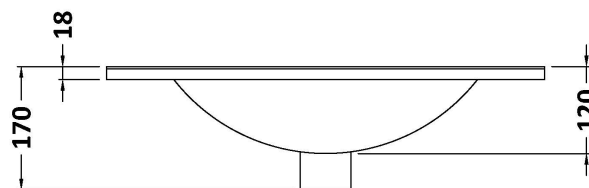

Packaging Dimensions

Height (mm):	577
Width (mm):	632
Depth (mm):	480
Gross Weight (kg):	29.5

Packaging Data

Box Colour:	Brown Cardboard Box - Printed
Box Qty:	0
Label Size:	0 x 0
Label Colour:	White Label
Label Qty:	2

Outer Box Dimensions (If Applicable)

Height (mm):	
Width (mm):	
Depth (mm):	
Gross Weight (kg):	
Barcode:	5056678485712

Product Details

Country of Origin:	China
Fitting Instruction:	No
CE & UKCA:	N/A
FSC Certified Materials:	Yes
Colour:	Graphite Grey Woodgrain
Construction Method:	Cam & Wood Dowel
Construction Type:	Rigid
Cabinet Finish:	MFC Textured Woodgrain
Fascia Finish:	MFC Textured Woodgrain
Cabinet Thickness (mm):	18
Fascia Thickness (mm):	18
Drawer Included:	Yes
Drawer Type:	80mm High Metal S/C Inc Galler
No of Shelves:	0
Hinge Type:	Not Applicable
Hinge Included:	Not Applicable
Adjustable Legs:	No, Not Required
Fixings Included:	Yes
Handle Style:	Contemporary
Waste Shroud:	Yes
Handle Included:	Yes, Supplied
Handle Type:	D-Shape

Sales Code: BAST9060E

Description: 600X460mm 1T/H Minimalist Basin Top

Product Dimensions

Height (mm):	18
Width (mm):	611
Depth (mm):	465
Nett Weight (kg):	12

Packaging Dimensions

Height (mm):	195
Width (mm):	625
Depth (mm):	480
Gross Weight (kg):	12.5

Packaging Data

Box Colour:	Brown Cardboard Box
Box Qty:	1
Label Size:	100 x 50
Label Colour:	White Label
Label Qty:	2

Outer Box Dimensions (If Applicable)

Height (mm):	
Width (mm):	
Depth (mm):	
Gross Weight (kg):	
Barcode:	5055146184935