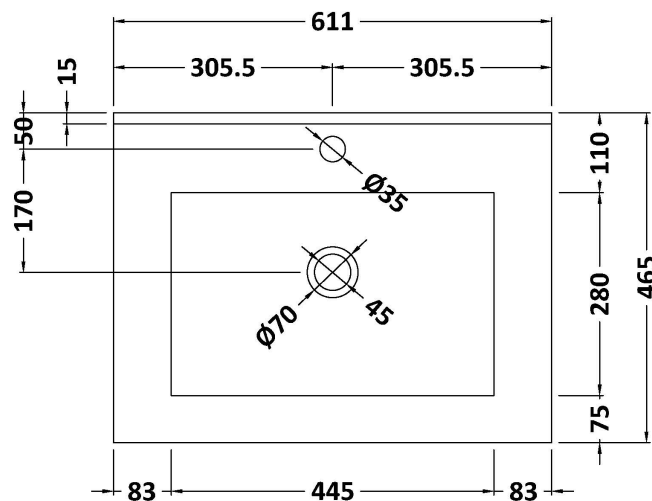

Packaging Dimensions

Height (mm):	577
Width (mm):	632
Depth (mm):	480
Gross Weight (kg):	29.5

Packaging Data

Box Colour:	Brown Cardboard Box - Printed
Box Qty:	0
Label Size:	0 x 0
Label Colour:	White Label
Label Qty:	2

Outer Box Dimensions (If Applicable)

Height (mm):	
Width (mm):	
Depth (mm):	
Gross Weight (kg):	
Barcode:	5056678485712

Product Details

Country of Origin:	China
Fitting Instruction:	No
CE & UKCA:	N/A
FSC Certified Materials:	Yes
Colour:	Graphite Grey Woodgrain
Construction Method:	Cam & Wood Dowel
Construction Type:	Rigid
Cabinet Finish:	MFC Textured Woodgrain
Fascia Finish:	MFC Textured Woodgrain
Cabinet Thickness (mm):	18
Fascia Thickness (mm):	18
Drawer Included:	Yes
Drawer Type:	80mm High Metal S/C Inc Galler
No of Shelves:	0
Hinge Type:	Not Applicable
Hinge Included:	Not Applicable
Adjustable Legs:	No, Not Required
Fixings Included:	Yes
Handle Style:	Contemporary
Waste Shroud:	Yes
Handle Included:	Yes, Supplied
Handle Type:	D-Shape

Sales Code: BAST9060E

Description: 600X460mm 1T/H Minimalist Basin Top

Product Dimensions

Height (mm):	18
Width (mm):	611
Depth (mm):	465
Nett Weight (kg):	12

Packaging Dimensions

Height (mm):	195
Width (mm):	625
Depth (mm):	480
Gross Weight (kg):	12.5

Packaging Data

Box Colour:	Brown Cardboard Box
Box Qty:	1
Label Size:	100 x 50
Label Colour:	White Label
Label Qty:	2

Outer Box Dimensions (If Applicable)

Height (mm):	
Width (mm):	
Depth (mm):	
Gross Weight (kg):	
Barcode:	5055146184935