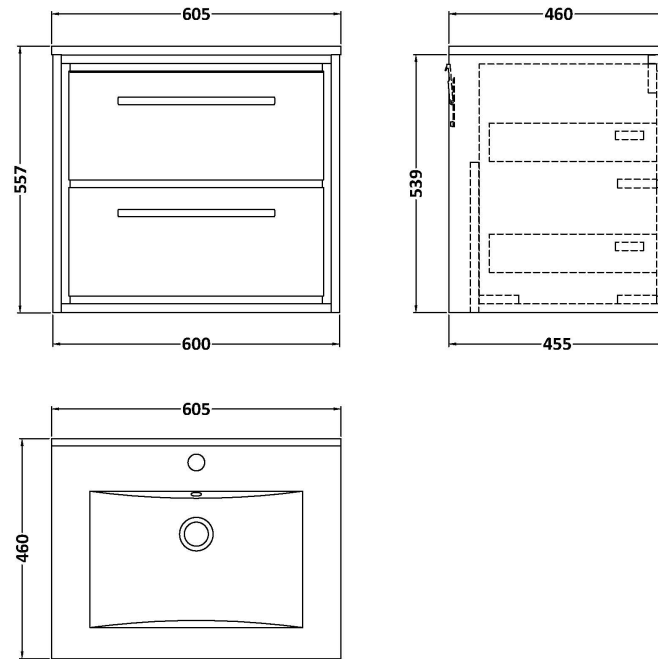

Sales Code: LIL2224C

Description: 600 Wh 2-Drawer Unit & Basin 1Th

Packaging Details

Barcode: 5056678485835

Sales Code: NFF2224

Description: 600 Wh 2 Drawer Unit (455 Deep)

Product Dimensions

Height (mm):	539
Width (mm):	600
Depth (mm):	455
Nett Weight (kg):	29

Packaging Dimensions

Height (mm):	577
Width (mm):	632
Depth (mm):	480
Gross Weight (kg):	29.5

Packaging Data

Box Colour:	Brown Cardboard Box - Printed
Box Qty:	0
Label Size:	0 x 0
Label Colour:	White Label
Label Qty:	2

Outer Box Dimensions (If Applicable)

Height (mm):	
Width (mm):	
Depth (mm):	
Gross Weight (kg):	
Barcode:	5056678485712

Product Details

Country of Origin:	China
Fitting Instruction:	No
CE & UKCA:	N/A
FSC Certified Materials:	Yes
Colour:	Graphite Grey Woodgrain
Construction Method:	Cam & Wood Dowel
Construction Type:	Rigid
Cabinet Finish:	MFC Textured Woodgrain
Fascia Finish:	MFC Textured Woodgrain
Cabinet Thickness (mm):	18
Fascia Thickness (mm):	18
Drawer Included:	Yes
Drawer Type:	80mm High Metal S/C Inc Galler
No of Shelves:	0
Hinge Type:	Not Applicable
Hinge Included:	Not Applicable
Adjustable Legs:	No, Not Required
Fixings Included:	Yes
Handle Style:	Contemporary
Waste Shroud:	Yes
Handle Included:	Yes, Supplied
Handle Type:	D-Shape

Sales Code: BAST9060E

Description: 600X460mm 1T/H Minimalist Basin Top

Product Dimensions

Height (mm):	18
Width (mm):	611
Depth (mm):	465
Nett Weight (kg):	12

Packaging Dimensions

Height (mm):	195
Width (mm):	625
Depth (mm):	480
Gross Weight (kg):	12.5