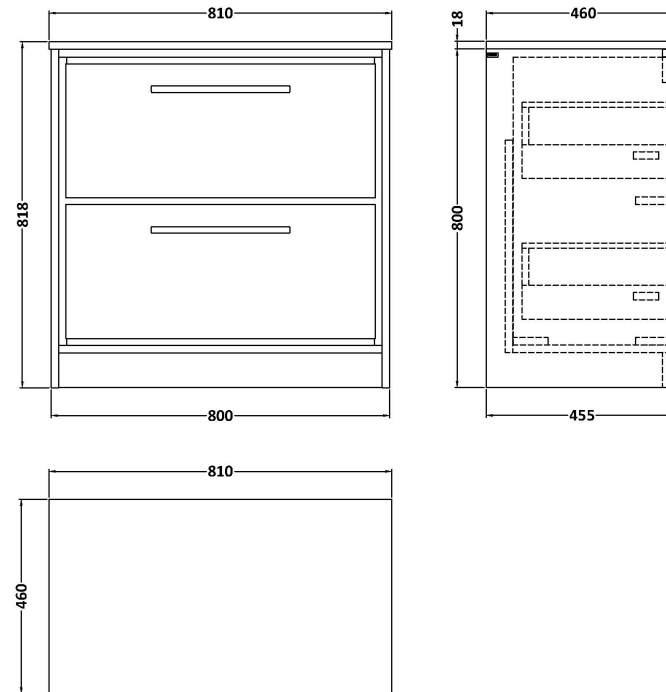

Sales Code: LIL2735CMT

Description: 800 Fs 2-Drawer Unit & Marble Worktop

Packaging Details

Barcode: 5056678488096

Sales Code: NFF2735

Description: 800 Fs 2-Drawer Unit (455 Deep)

Product Dimensions

Height (mm):	800
Width (mm):	800
Depth (mm):	455
Nett Weight (kg):	51.5

Packaging Dimensions

Height (mm):	840
Width (mm):	832
Depth (mm):	480
Gross Weight (kg):	52

Packaging Data

Box Colour:	Brown Cardboard Box - Printed
Box Qty:	0
Label Size:	0 x 0
Label Colour:	White Label
Label Qty:	2

Outer Box Dimensions (If Applicable)

Height (mm):	
Width (mm):	
Depth (mm):	
Gross Weight (kg):	
Barcode:	5056678485705

Product Details

Country of Origin:	China
Fitting Instruction:	No
CE & UKCA:	N/A
FSC Certified Materials:	Yes
Colour:	Brown Casella Oak
Construction Method:	Cam & Wood Dowel
Construction Type:	Rigid
Cabinet Finish:	MFC Textured Woodgrain
Fascia Finish:	MFC Textured Woodgrain
Cabinet Thickness (mm):	18
Fascia Thickness (mm):	18
Drawer Included:	Yes
Drawer Type:	80mm High Metal S/C Inc Galler
No of Shelves:	0
Hinge Type:	Not Applicable
Hinge Included:	Not Applicable
Adjustable Legs:	No, Not Required
Fixings Included:	Yes
Handle Style:	Contemporary
Waste Shroud:	Yes
Handle Included:	Yes, Supplied
Handle Type:	D-Shape

Sales Code: LOM98046

Description: 800 Marble Top (810 X 460mm)

Product Dimensions

Height (mm):	18
Width (mm):	810
Depth (mm):	460
Nett Weight (kg):	17.5

Packaging Dimensions

Height (mm):	35
Width (mm):	850
Depth (mm):	500
Gross Weight (kg):	18