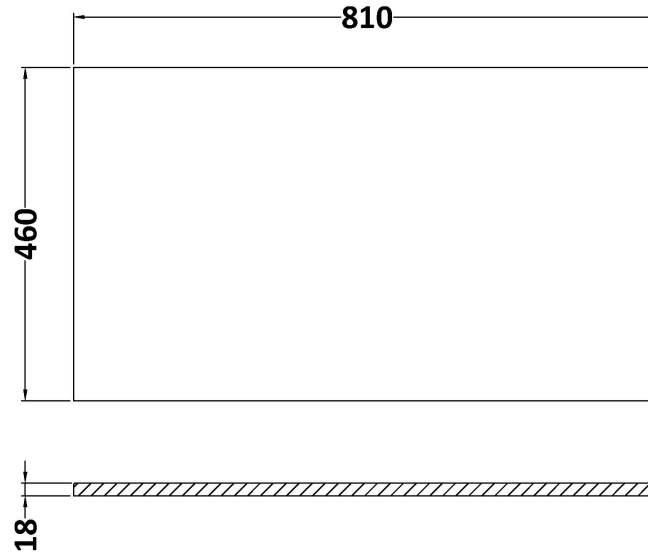

Packaging Dimensions

Height (mm):	840
Width (mm):	832
Depth (mm):	480
Gross Weight (kg):	52

Packaging Data

Box Colour:	Brown Cardboard Box - Printed
Box Qty:	0
Label Size:	0 x 0
Label Colour:	White Label
Label Qty:	2

Outer Box Dimensions (If Applicable)

Height (mm):	
Width (mm):	
Depth (mm):	
Gross Weight (kg):	
Barcode:	5056678485705

Product Details

Country of Origin:	China
Fitting Instruction:	No
CE & UKCA:	N/A
FSC Certified Materials:	Yes
Colour:	Brown Casella Oak
Construction Method:	Cam & Wood Dowel
Construction Type:	Rigid
Cabinet Finish:	MFC Textured Woodgrain
Fascia Finish:	MFC Textured Woodgrain
Cabinet Thickness (mm):	18
Fascia Thickness (mm):	18
Drawer Included:	Yes
Drawer Type:	80mm High Metal S/C Inc Galler
No of Shelves:	0
Hinge Type:	Not Applicable
Hinge Included:	Not Applicable
Adjustable Legs:	No, Not Required
Fixings Included:	Yes
Handle Style:	Contemporary
Waste Shroud:	Yes
Handle Included:	Yes, Supplied
Handle Type:	D-Shape

Sales Code: LOM98046

Description: 800 Marble Top (810 X 460mm)

Product Dimensions

Height (mm):	18
Width (mm):	810
Depth (mm):	460
Nett Weight (kg):	17.5

Packaging Dimensions

Height (mm):	35
Width (mm):	850
Depth (mm):	500
Gross Weight (kg):	18

Packaging Data

Box Colour:	Brown Cardboard Box
Box Qty:	1
Label Size:	100 x 50
Label Colour:	White Label
Label Qty:	1

Outer Box Dimensions (If Applicable)

Height (mm):	
Width (mm):	
Depth (mm):	
Gross Weight (kg):	
Barcode:	5056678482377