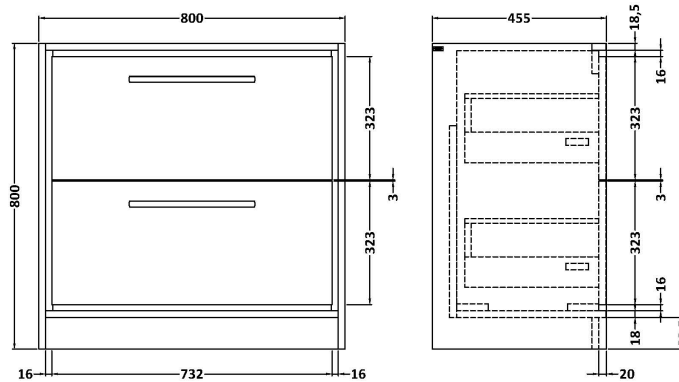

Sales Code: LIL2735CMT

Description: 800 Fs 2-Drawer Unit & Marble Worktop

Packaging Details

Barcode: 5056678488096

Sales Code: NFF2735

Description: 800 Fs 2-Drawer Unit (455 Deep)

Product Dimensions

Height (mm):	800
Width (mm):	800
Depth (mm):	455
Nett Weight (kg):	51.5

Packaging Dimensions

Height (mm):	840
Width (mm):	832
Depth (mm):	480
Gross Weight (kg):	52

Packaging Data

Box Colour:	Brown Cardboard Box - Printed
Box Qty:	0
Label Size:	0 x 0
Label Colour:	White Label
Label Qty:	2

Outer Box Dimensions (If Applicable)

Height (mm):	
Width (mm):	
Depth (mm):	
Gross Weight (kg):	
Barcode:	5056678485705

Product Details

Country of Origin:	China
Fitting Instruction:	No
CE & UKCA:	N/A
FSC Certified Materials:	Yes
Colour:	Brown Casella Oak
Construction Method:	Cam & Wood Dowel
Construction Type:	Rigid
Cabinet Finish:	MFC Textured Woodgrain
Fascia Finish:	MFC Textured Woodgrain
Cabinet Thickness (mm):	18
Fascia Thickness (mm):	18
Drawer Included:	Yes
Drawer Type:	80mm High Metal S/C Inc Galler
No of Shelves:	0
Hinge Type:	Not Applicable
Hinge Included:	Not Applicable
Adjustable Legs:	No, Not Required
Fixings Included:	Yes
Handle Style:	Contemporary
Waste Shroud:	Yes
Handle Included:	Yes, Supplied
Handle Type:	D-Shape

Sales Code: LOM98046

Description: 800 Marble Top (810 X 460mm)

Product Dimensions

Height (mm):	18
Width (mm):	810
Depth (mm):	460
Nett Weight (kg):	17.5

Packaging Dimensions

Height (mm):	35
Width (mm):	850
Depth (mm):	500
Gross Weight (kg):	18