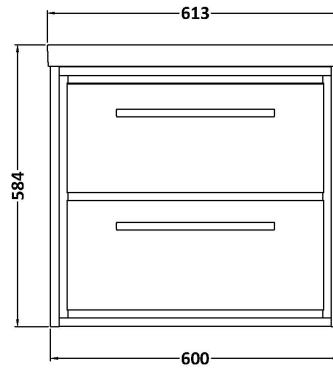

Sales Code: LIL2224L

Description: 600 Wh 2-Door Unit & Basin 1Th

### Product Dimensions

|                   |     |
|-------------------|-----|
| Height (mm):      | 45  |
| Width (mm):       | 613 |
| Depth (mm):       | 461 |
| Nett Weight (kg): | 17  |

### Packaging Dimensions

|                    |      |
|--------------------|------|
| Height (mm):       | 490  |
| Width (mm):        | 650  |
| Depth (mm):        | 220  |
| Gross Weight (kg): | 17.3 |

### Outer Box Dimensions (If Applicable)

|                    |               |
|--------------------|---------------|
| Height (mm):       |               |
| Width (mm):        |               |
| Depth (mm):        |               |
| Gross Weight (kg): |               |
| Barcode:           | 5056678485231 |