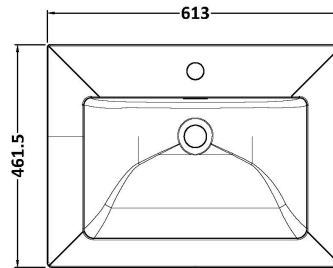

Sales Code: LIL2224L

Description: 600 Wh 2-Door Unit & Basin 1Th

Packaging Details

Barcode: 5056678487198