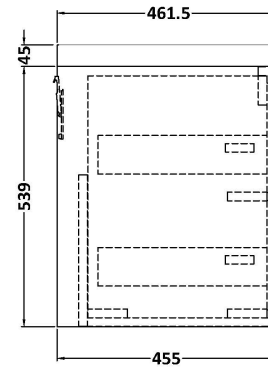

### Packaging Details

Barcode: 5056678487198

Sales Code: CBM603

Description: 600 X 460 Contemporary Basin 1Th

### Product Dimensions

|                   |     |
|-------------------|-----|
| Height (mm):      | 45  |
| Width (mm):       | 613 |
| Depth (mm):       | 461 |
| Nett Weight (kg): | 17  |

### Packaging Dimensions

|                    |      |
|--------------------|------|
| Height (mm):       | 490  |
| Width (mm):        | 650  |
| Depth (mm):        | 220  |
| Gross Weight (kg): | 17.3 |

### Outer Box Dimensions (If Applicable)

|                    |               |
|--------------------|---------------|
| Height (mm):       |               |
| Width (mm):        |               |
| Depth (mm):        |               |
| Gross Weight (kg): |               |
| Barcode:           | 5056678485231 |