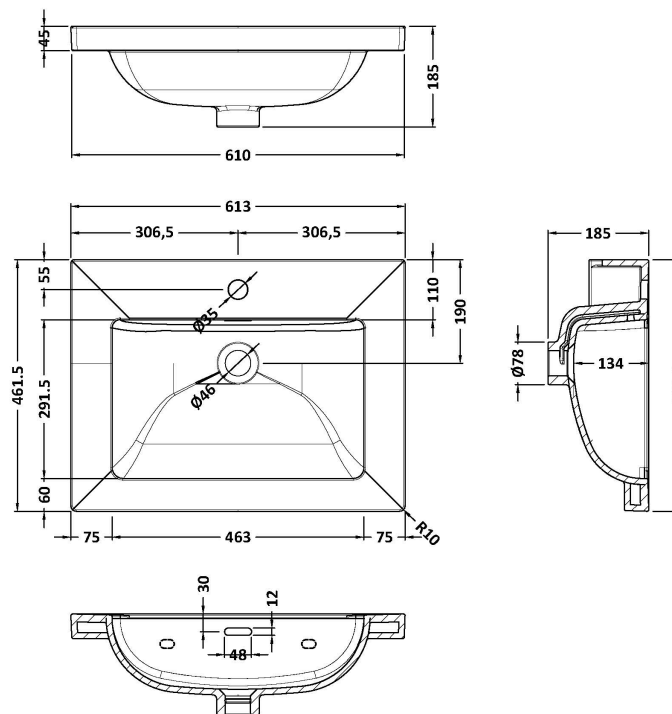

### Product Dimensions

|                   |     |
|-------------------|-----|
| Height (mm):      | 45  |
| Width (mm):       | 613 |
| Depth (mm):       | 461 |
| Nett Weight (kg): | 17  |

### Packaging Dimensions

|                    |      |
|--------------------|------|
| Height (mm):       | 490  |
| Width (mm):        | 650  |
| Depth (mm):        | 220  |
| Gross Weight (kg): | 17.3 |

### Outer Box Dimensions (If Applicable)

|                    |               |
|--------------------|---------------|
| Height (mm):       |               |
| Width (mm):        |               |
| Depth (mm):        |               |
| Gross Weight (kg): |               |
| Barcode:           | 5056678485231 |

**Basins:** Tap Hole: One Taphole Chain Stay Hole: No  
Template: Not Required Waste Type Req: Slotted  
Overflow Inc: Yes Overflow Cover: Yes  
Inner Bowl Depth (mm): 135 mm