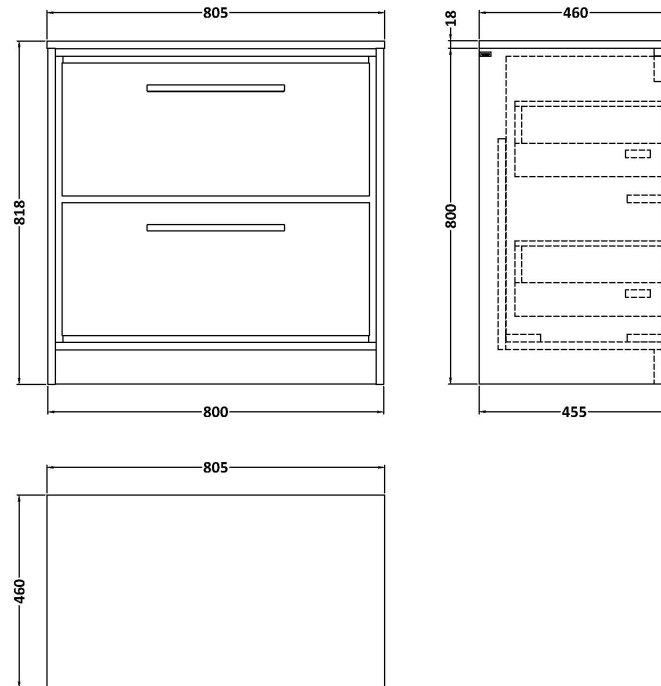

Sales Code: LIL2735W

Description: 800 Fs 2-Drawer Unit & Worktop

Packaging Details

Barcode: 5056678486313