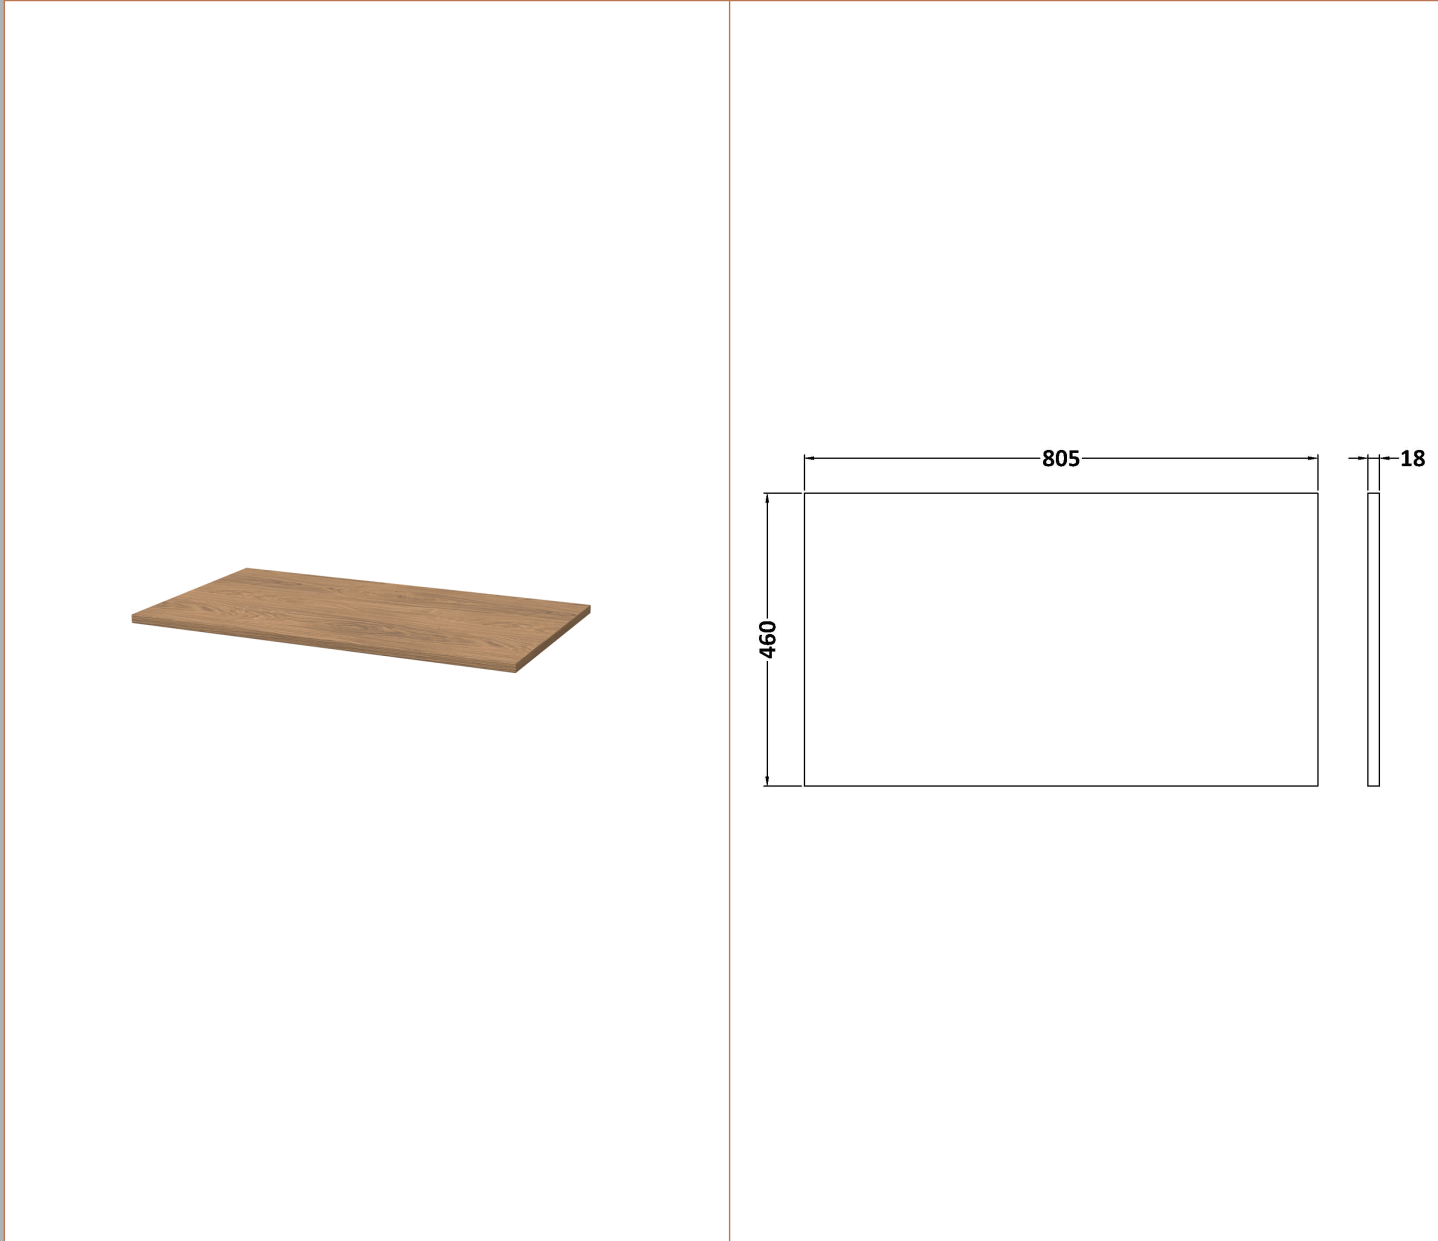

### Product Dimensions

Height (mm):	800
Width (mm):	800
Depth (mm):	455
Nett Weight (kg):	51.5

### Outer Box Dimensions (If Applicable)

Height (mm):	
Width (mm):	
Depth (mm):	
Gross Weight (kg):	
Barcode:	5056678485705

### Product Details

Country of Origin:	China
Fitting Instruction:	No
CE & UKCA:	N/A
FSC Certified Materials:	Yes
Colour:	Brown Casella Oak
Construction Method:	Cam & Wood Dowel
Construction Type:	Rigid
Cabinet Finish:	MFC Textured Woodgrain
Fascia Finish:	MFC Textured Woodgrain
Cabinet Thickness (mm):	18
Fascia Thickness (mm):	18
Drawer Included:	Yes
Drawer Type:	80mm High Metal S/C Inc Galler
No of Shelves:	0
Hinge Type:	Not Applicable
Hinge Included:	Not Applicable
Adjustable Legs:	No, Not Required
Fixings Included:	Yes
Handle Style:	Contemporary
Waste Shroud:	Yes
Handle Included:	Yes, Supplied
Handle Type:	D-Shape

Sales Code: MWT27860

Description: 800 Worktop (805X460x18mm)

**Product Dimensions**

Height (mm):	18
Width (mm):	805
Depth (mm):	460
Nett Weight (kg):	4

**Packaging Dimensions**

Height (mm):	25
Width (mm):	825
Depth (mm):	510
Gross Weight (kg):	4.5