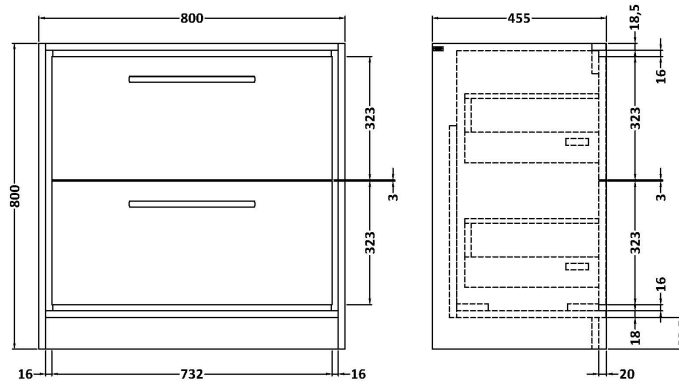

### Product Dimensions

Height (mm):	800
Width (mm):	800
Depth (mm):	455
Nett Weight (kg):	51.5

### Packaging Dimensions

Height (mm):	840
Width (mm):	832
Depth (mm):	480
Gross Weight (kg):	52

### Outer Box Dimensions (If Applicable)

Height (mm):	
Width (mm):	
Depth (mm):	
Gross Weight (kg):	
Barcode:	5056678485705

Sales Code: MWT27860

Description: 800 Worktop (805X460x18mm)

**Product Dimensions**

Height (mm):	18
Width (mm):	805
Depth (mm):	460
Nett Weight (kg):	4

**Packaging Dimensions**

Height (mm):	25
Width (mm):	825
Depth (mm):	510
Gross Weight (kg):	4.5