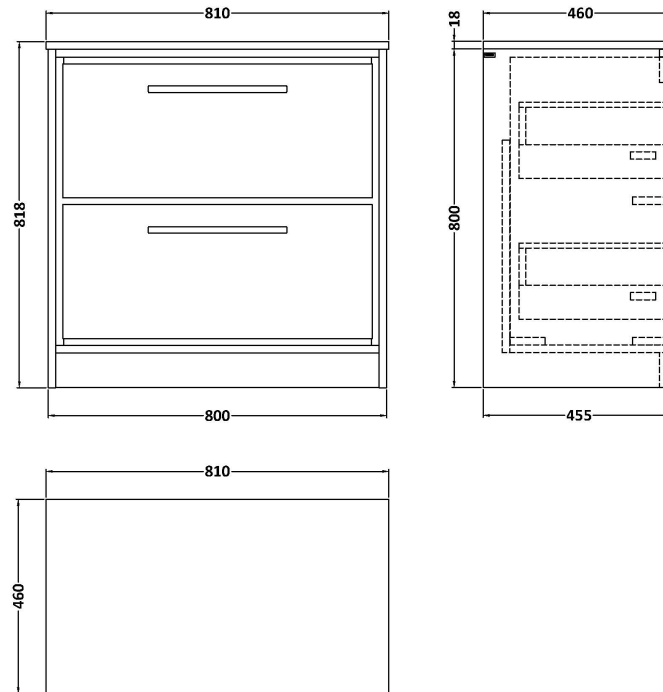

Sales Code: LIL2735WMT

Description: 800 Fs 2-Drawer Unit & Marble Worktop

Packaging Details

Barcode: 5056678487914

Sales Code: NFF2735

Description: 800 Fs 2-Drawer Unit (455 Deep)

Product Dimensions

Height (mm):	800
Width (mm):	800
Depth (mm):	455
Nett Weight (kg):	51.5

Packaging Dimensions

Height (mm):	840
Width (mm):	832
Depth (mm):	480
Gross Weight (kg):	52

Packaging Data

Box Colour:	Brown Cardboard Box - Printed
Box Qty:	0
Label Size:	0 x 0
Label Colour:	White Label
Label Qty:	2

Outer Box Dimensions (If Applicable)

Height (mm):	
Width (mm):	
Depth (mm):	
Gross Weight (kg):	
Barcode:	5056678485705

Product Details

Country of Origin:	China
Fitting Instruction:	No
CE & UKCA:	N/A
FSC Certified Materials:	Yes
Colour:	Brown Casella Oak
Construction Method:	Cam & Wood Dowel
Construction Type:	Rigid
Cabinet Finish:	MFC Textured Woodgrain
Fascia Finish:	MFC Textured Woodgrain
Cabinet Thickness (mm):	18
Fascia Thickness (mm):	18
Drawer Included:	Yes
Drawer Type:	80mm High Metal S/C Inc Galler
No of Shelves:	0
Hinge Type:	Not Applicable
Hinge Included:	Not Applicable
Adjustable Legs:	No, Not Required
Fixings Included:	Yes
Handle Style:	Contemporary
Waste Shroud:	Yes
Handle Included:	Yes, Supplied
Handle Type:	D-Shape

Sales Code: LOM18046

Description: 800 Marble Top (810 X 460mm)

Product Dimensions

Height (mm):	18
Width (mm):	810
Depth (mm):	460
Nett Weight (kg):	17.5

Packaging Dimensions

Height (mm):	35
Width (mm):	850
Depth (mm):	500
Gross Weight (kg):	18