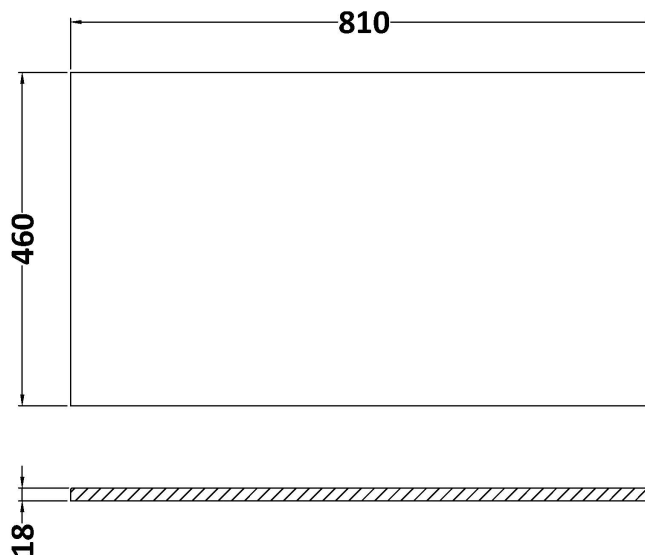

Packaging Dimensions

Height (mm):	840
Width (mm):	832
Depth (mm):	480
Gross Weight (kg):	52

Packaging Data

Box Colour:	Brown Cardboard Box - Printed
Box Qty:	0
Label Size:	0 x 0
Label Colour:	White Label
Label Qty:	2

Outer Box Dimensions (If Applicable)

Height (mm):	
Width (mm):	
Depth (mm):	
Gross Weight (kg):	
Barcode:	5056678485705

Product Details

Country of Origin:	China
Fitting Instruction:	No
CE & UKCA:	N/A
FSC Certified Materials:	Yes
Colour:	Brown Casella Oak
Construction Method:	Cam & Wood Dowel
Construction Type:	Rigid
Cabinet Finish:	MFC Textured Woodgrain
Fascia Finish:	MFC Textured Woodgrain
Cabinet Thickness (mm):	18
Fascia Thickness (mm):	18
Drawer Included:	Yes
Drawer Type:	80mm High Metal S/C Inc Galler
No of Shelves:	0
Hinge Type:	Not Applicable
Hinge Included:	Not Applicable
Adjustable Legs:	No, Not Required
Fixings Included:	Yes
Handle Style:	Contemporary
Waste Shroud:	Yes
Handle Included:	Yes, Supplied
Handle Type:	D-Shape

Sales Code: LOM18046

Description: 800 Marble Top (810 X 460mm)

Product Dimensions

Height (mm):	18
Width (mm):	810
Depth (mm):	460
Nett Weight (kg):	17.5

Packaging Dimensions

Height (mm):	35
Width (mm):	850
Depth (mm):	500
Gross Weight (kg):	18

Packaging Data

Box Colour:	Brown Cardboard Box
Box Qty:	1
Label Size:	100 x 50
Label Colour:	White Label
Label Qty:	1

Outer Box Dimensions (If Applicable)

Height (mm):	
Width (mm):	
Depth (mm):	
Gross Weight (kg):	
Barcode:	5056678477212