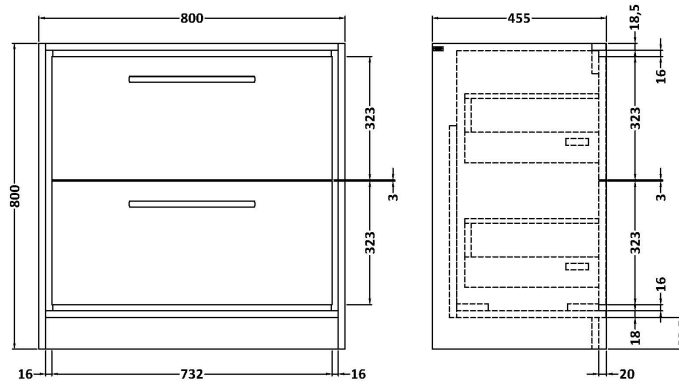

Sales Code: LIL2735WMT

Description: 800 Fs 2-Drawer Unit & Marble Worktop

Packaging Details

Barcode: 5056678487914

Sales Code: NFF2735

Description: 800 Fs 2-Drawer Unit (455 Deep)

Product Dimensions

Height (mm):	800
Width (mm):	800
Depth (mm):	455
Nett Weight (kg):	51.5

Packaging Dimensions

Height (mm):	840
Width (mm):	832
Depth (mm):	480
Gross Weight (kg):	52

Packaging Data

Box Colour:	Brown Cardboard Box - Printed
Box Qty:	0
Label Size:	0 x 0
Label Colour:	White Label
Label Qty:	2

Outer Box Dimensions (If Applicable)

Height (mm):	
Width (mm):	
Depth (mm):	
Gross Weight (kg):	
Barcode:	5056678485705

Product Details

Country of Origin:	China
Fitting Instruction:	No
CE & UKCA:	N/A
FSC Certified Materials:	Yes
Colour:	Brown Casella Oak
Construction Method:	Cam & Wood Dowel
Construction Type:	Rigid
Cabinet Finish:	MFC Textured Woodgrain
Fascia Finish:	MFC Textured Woodgrain
Cabinet Thickness (mm):	18
Fascia Thickness (mm):	18
Drawer Included:	Yes
Drawer Type:	80mm High Metal S/C Inc Galler
No of Shelves:	0
Hinge Type:	Not Applicable
Hinge Included:	Not Applicable
Adjustable Legs:	No, Not Required
Fixings Included:	Yes
Handle Style:	Contemporary
Waste Shroud:	Yes
Handle Included:	Yes, Supplied
Handle Type:	D-Shape

Sales Code: LOM18046

Description: 800 Marble Top (810 X 460mm)

Product Dimensions

Height (mm):	18
Width (mm):	810
Depth (mm):	460
Nett Weight (kg):	17.5

Packaging Dimensions

Height (mm):	35
Width (mm):	850
Depth (mm):	500
Gross Weight (kg):	18