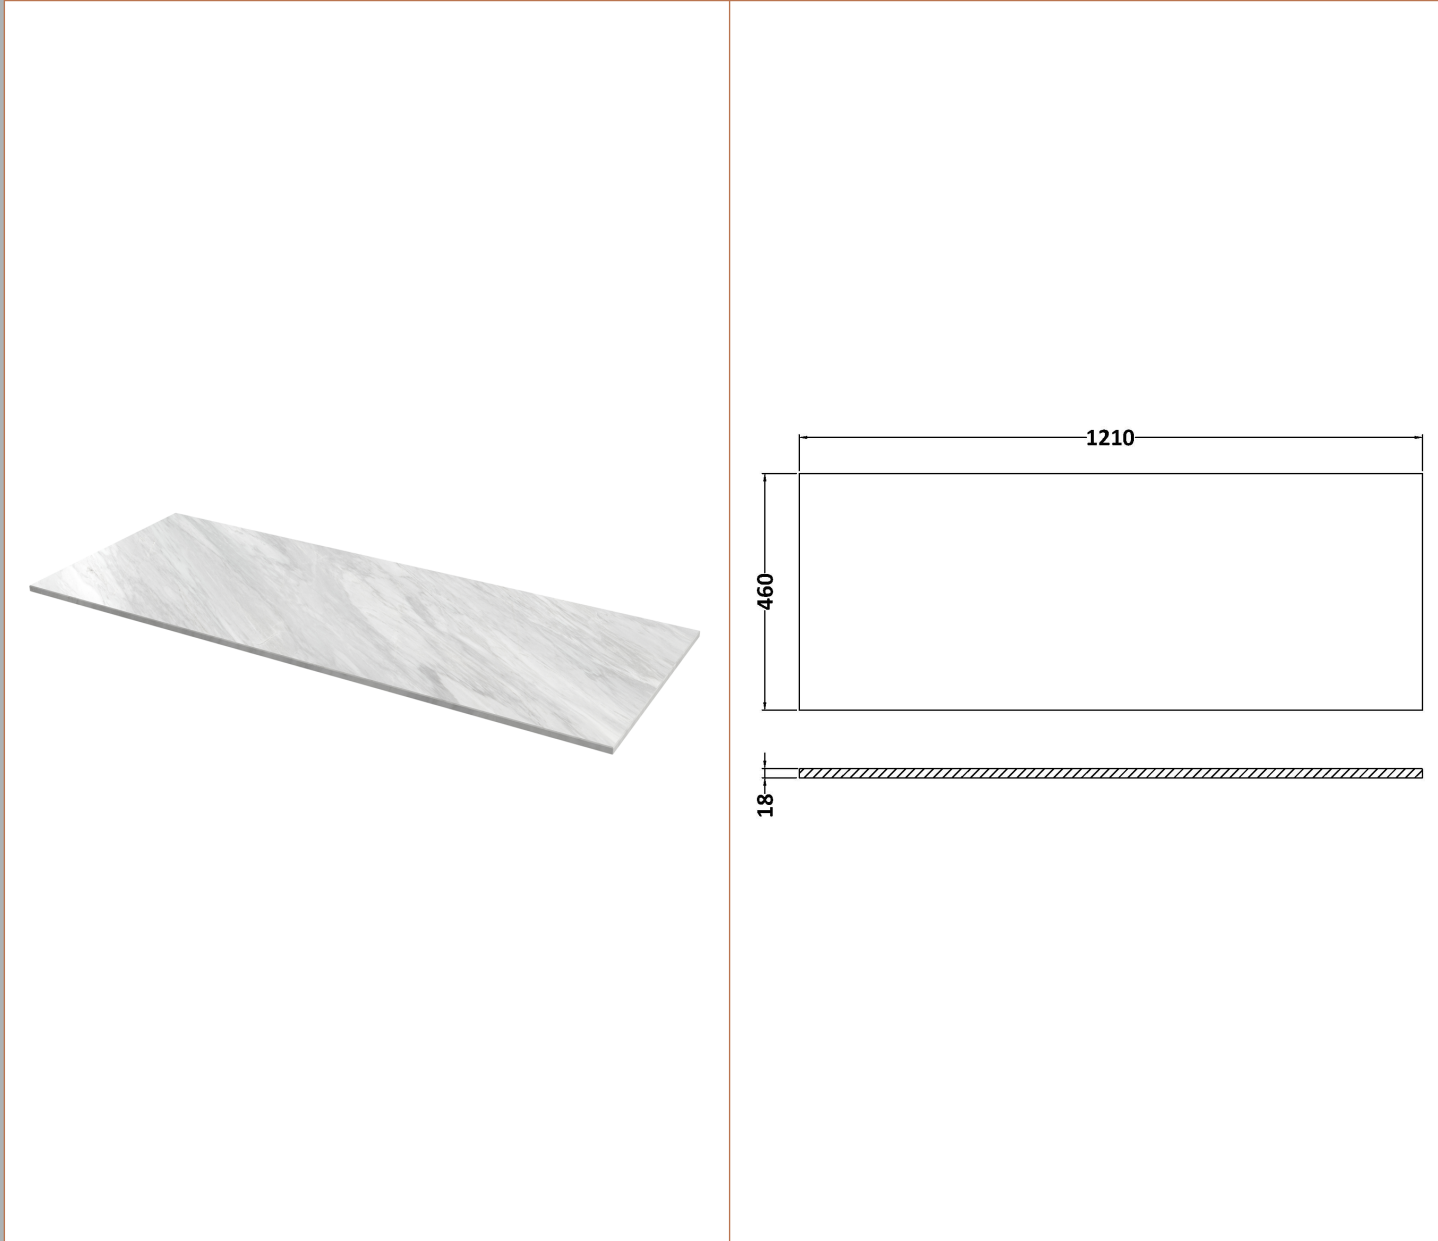

Outer Box Dimensions (If Applicable)

| | |
|--------------------|---------------|
| Height (mm): | |
| Width (mm): | |
| Depth (mm): | |
| Gross Weight (kg): | |
| Barcode: | 5056678482599 |

Product Details

| | |
|--------------------------|--------------------------------|
| Country of Origin: | China |
| Fitting Instruction: | No |
| CE & UKCA: | N/A |
| FSC Certified Materials: | Yes |
| Colour: | Bleached Cuneo Oak |
| Construction Method: | Cam & Wood Dowel |
| Construction Type: | Rigid |
| Cabinet Finish: | MFC Textured Woodgrain |
| Fascia Finish: | MFC Textured Woodgrain |
| Cabinet Thickness (mm): | 18 |
| Fascia Thickness (mm): | 18 |
| Drawer Included: | Yes |
| Drawer Type: | 80mm High Metal S/C Inc Galler |
| No of Shelves: | 0 |
| Hinge Type: | Not Applicable |
| Hinge Included: | Not Applicable |
| Adjustable Legs: | No, Not Required |
| Fixings Included: | Yes |
| Handle Style: | Contemporary |
| Waste Shroud: | Yes |
| Handle Included: | Yes, Supplied |
| Handle Type: | D-Shape |

Sales Code: LOM31246

Description: 1200 Marble Top (1210 X 460mm)

Product Dimensions

| | |
|-------------------|------|
| Height (mm): | 18 |
| Width (mm): | 1210 |
| Depth (mm): | 460 |
| Nett Weight (kg): | 25.5 |