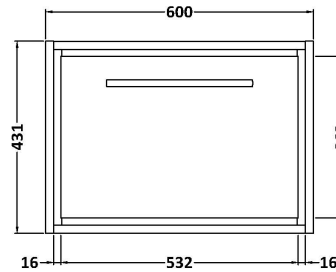

Sales Code: LIL3022GMT2

Description: 1200 Wh Single Drawer Unit & Marble Work

Packaging Details

Barcode: 5056678488324

Sales Code: NFF3022

Description: 600 Single Drawer Unit (455 Deep)

Product Dimensions

| | |
|-------------------|------|
| Height (mm): | 431 |
| Width (mm): | 600 |
| Depth (mm): | 455 |
| Nett Weight (kg): | 22.5 |

Packaging Dimensions

| | |
|--------------------|-----|
| Height (mm): | 470 |
| Width (mm): | 632 |
| Depth (mm): | 480 |
| Gross Weight (kg): | 23 |

Packaging Data

| | |
|---------------|-------------------------------|
| Box Colour: | Brown Cardboard Box - Printed |
| Box Qty: | 0 |
| Label Size: | 0 x 0 |
| Label Colour: | White Label |
| Label Qty: | 2 |

Outer Box Dimensions (If Applicable)

| | |
|--------------------|---------------|
| Height (mm): | |
| Width (mm): | |
| Depth (mm): | |
| Gross Weight (kg): | |
| Barcode: | 5056678482599 |

Product Details

Sales Code: LOM31246

Description: 1200 Marble Top (1210 X 460mm)

Product Dimensions

| | |
|-------------------|------|
| Height (mm): | 18 |
| Width (mm): | 1210 |
| Depth (mm): | 460 |
| Nett Weight (kg): | 25.5 |