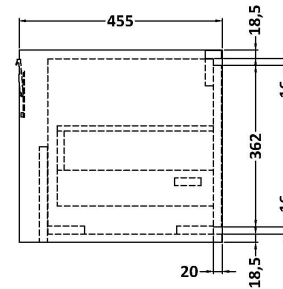

Sales Code: NFF3022

Description: 600 Single Drawer Unit (455 Deep)

Product Dimensions

Height (mm):	431
Width (mm):	600
Depth (mm):	455
Nett Weight (kg):	22.5

Packaging Dimensions

Height (mm):	470
Width (mm):	632
Depth (mm):	480
Gross Weight (kg):	23

Packaging Data

Box Colour:	Brown Cardboard Box - Printed
Box Qty:	0
Label Size:	0 x 0
Label Colour:	White Label
Label Qty:	2

Outer Box Dimensions (If Applicable)

Height (mm):	
Width (mm):	
Depth (mm):	
Gross Weight (kg):	
Barcode:	5056678482599

Product Details

Country of Origin:	China
Fitting Instruction:	No
CE & UKCA:	N/A
FSC Certified Materials:	Yes
Colour:	Bleached Cuneo Oak
Construction Method:	Cam & Wood Dowel
Construction Type:	Rigid
Cabinet Finish:	MFC Textured Woodgrain
Fascia Finish:	MFC Textured Woodgrain
Cabinet Thickness (mm):	18
Fascia Thickness (mm):	18
Drawer Included:	Yes
Drawer Type:	80mm High Metal S/C Inc Galler
No of Shelves:	0
Hinge Type:	Not Applicable
Hinge Included:	Not Applicable
Adjustable Legs:	No, Not Required
Fixings Included:	Yes
Handle Style:	Contemporary
Waste Shroud:	Yes
Handle Included:	Yes, Supplied
Handle Type:	D-Shape