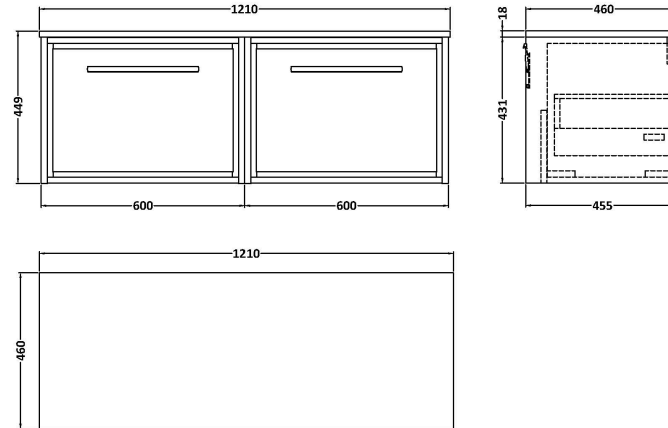

Sales Code: LIL3022GMT2

Description: 1200 Wh Single Drawer Unit & Marble Work

Packaging Details

Barcode: 5056678488324

Sales Code: NFF3022

Description: 600 Single Drawer Unit (455 Deep)

Product Dimensions

| | |
|-------------------|------|
| Height (mm): | 431 |
| Width (mm): | 600 |
| Depth (mm): | 455 |
| Nett Weight (kg): | 22.5 |

Packaging Dimensions

| | |
|--------------------|-----|
| Height (mm): | 470 |
| Width (mm): | 632 |
| Depth (mm): | 480 |
| Gross Weight (kg): | 23 |

Packaging Data

| | |
|---------------|-------------------------------|
| Box Colour: | Brown Cardboard Box - Printed |
| Box Qty: | 0 |
| Label Size: | 0 x 0 |
| Label Colour: | White Label |
| Label Qty: | 2 |

Outer Box Dimensions (If Applicable)

| | |
|--------------------|---------------|
| Height (mm): | |
| Width (mm): | |
| Depth (mm): | |
| Gross Weight (kg): | |
| Barcode: | 5056678482599 |

Product Details

Sales Code: LOM31246

Description: 1200 Marble Top (1210 X 460mm)

Product Dimensions

| | |
|-------------------|------|
| Height (mm): | 18 |
| Width (mm): | 1210 |
| Depth (mm): | 460 |
| Nett Weight (kg): | 25.5 |