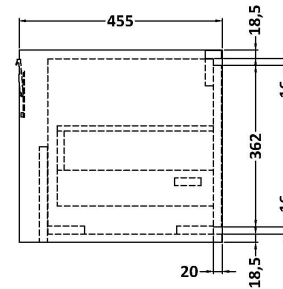

Sales Code: LIL3022W

Description: 600 Wh Single Drawer Unit & Worktop

Packaging Details

Barcode: 5056678486399

Sales Code: NFF3022

Description: 600 Single Drawer Unit (455 Deep)

Product Dimensions

Height (mm):	431
Width (mm):	600
Depth (mm):	455
Nett Weight (kg):	22.5

Packaging Dimensions

Height (mm):	470
Width (mm):	632
Depth (mm):	480
Gross Weight (kg):	23

Packaging Data

Box Colour:	Brown Cardboard Box - Printed
Box Qty:	0
Label Size:	0 x 0
Label Colour:	White Label
Label Qty:	2

Outer Box Dimensions (If Applicable)

Height (mm):	
Width (mm):	
Depth (mm):	
Gross Weight (kg):	
Barcode:	5056678482599

Product Details

Country of Origin:	China
Fitting Instruction:	No
CE & UKCA:	N/A
FSC Certified Materials:	Yes
Colour:	Bleached Cuneo Oak
Construction Method:	Cam & Wood Dowel
Construction Type:	Rigid
Cabinet Finish:	MFC Textured Woodgrain
Fascia Finish:	MFC Textured Woodgrain
Cabinet Thickness (mm):	18
Fascia Thickness (mm):	18
Drawer Included:	Yes
Drawer Type:	80mm High Metal S/C Inc Galler
No of Shelves:	0
Hinge Type:	Not Applicable
Hinge Included:	Not Applicable
Adjustable Legs:	No, Not Required
Fixings Included:	Yes
Handle Style:	Contemporary
Waste Shroud:	Yes
Handle Included:	Yes, Supplied
Handle Type:	D-Shape

Sales Code: MWT30660

Description: 600 Worktop (605X460x18mm)

Product Dimensions

Height (mm):	18
Width (mm):	605
Depth (mm):	460
Nett Weight (kg):	3

Packaging Dimensions

Height (mm):	25
Width (mm):	625
Depth (mm):	510
Gross Weight (kg):	3.5