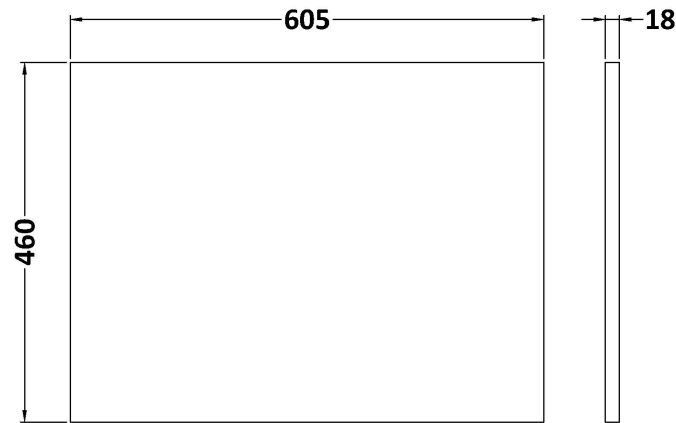

Packaging Dimensions

Height (mm):	470
Width (mm):	632
Depth (mm):	480
Gross Weight (kg):	23

Packaging Data

Box Colour:	Brown Cardboard Box - Printed
Box Qty:	0
Label Size:	0 x 0
Label Colour:	White Label
Label Qty:	2

Outer Box Dimensions (If Applicable)

Height (mm):	
Width (mm):	
Depth (mm):	
Gross Weight (kg):	
Barcode:	5056678482599

Product Details

Country of Origin:	China
Fitting Instruction:	No
CE & UKCA:	N/A
FSC Certified Materials:	Yes
Colour:	Bleached Cuneo Oak
Construction Method:	Cam & Wood Dowel
Construction Type:	Rigid
Cabinet Finish:	MFC Textured Woodgrain
Fascia Finish:	MFC Textured Woodgrain
Cabinet Thickness (mm):	18
Fascia Thickness (mm):	18
Drawer Included:	Yes
Drawer Type:	80mm High Metal S/C Inc Galler
No of Shelves:	0
Hinge Type:	Not Applicable
Hinge Included:	Not Applicable
Adjustable Legs:	No, Not Required
Fixings Included:	Yes
Handle Style:	Contemporary
Waste Shroud:	Yes
Handle Included:	Yes, Supplied
Handle Type:	D-Shape

Sales Code: MWT30660

Description: 600 Worktop (605X460x18mm)

Product Dimensions

Height (mm):	18
Width (mm):	605
Depth (mm):	460
Nett Weight (kg):	3

Packaging Dimensions

Height (mm):	25
Width (mm):	625
Depth (mm):	510
Gross Weight (kg):	3.5

Packaging Data

Box Colour:	Brown Cardboard Box - Printed
Box Qty:	1
Label Size:	100 x 50
Label Colour:	Not Applicable
Label Qty:	0

Outer Box Dimensions (If Applicable)

Height (mm):	
Width (mm):	
Depth (mm):	
Gross Weight (kg):	
Barcode:	5056678482407