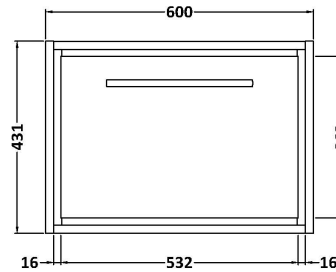

Sales Code: LIL3022W

Description: 600 Wh Single Drawer Unit & Worktop

Packaging Details

Barcode: 5056678486399

Sales Code: NFF3022

Description: 600 Single Drawer Unit (455 Deep)

Product Dimensions

Height (mm):	431
Width (mm):	600
Depth (mm):	455
Nett Weight (kg):	22.5

Packaging Dimensions

Height (mm):	470
Width (mm):	632
Depth (mm):	480
Gross Weight (kg):	23

Packaging Data

Box Colour:	Brown Cardboard Box - Printed
Box Qty:	0
Label Size:	0 x 0
Label Colour:	White Label
Label Qty:	2

Outer Box Dimensions (If Applicable)

Height (mm):	
Width (mm):	
Depth (mm):	
Gross Weight (kg):	
Barcode:	5056678482599

Product Details

Country of Origin:	China
Fitting Instruction:	No
CE & UKCA:	N/A
FSC Certified Materials:	Yes
Colour:	Bleached Cuneo Oak
Construction Method:	Cam & Wood Dowel
Construction Type:	Rigid
Cabinet Finish:	MFC Textured Woodgrain
Fascia Finish:	MFC Textured Woodgrain
Cabinet Thickness (mm):	18
Fascia Thickness (mm):	18
Drawer Included:	Yes
Drawer Type:	80mm High Metal S/C Inc Galler
No of Shelves:	0
Hinge Type:	Not Applicable
Hinge Included:	Not Applicable
Adjustable Legs:	No, Not Required
Fixings Included:	Yes
Handle Style:	Contemporary
Waste Shroud:	Yes
Handle Included:	Yes, Supplied
Handle Type:	D-Shape

Sales Code: MWT30660

Description: 600 Worktop (605X460x18mm)

Product Dimensions

Height (mm):	18
Width (mm):	605
Depth (mm):	460
Nett Weight (kg):	3

Packaging Dimensions

Height (mm):	25
Width (mm):	625
Depth (mm):	510
Gross Weight (kg):	3.5