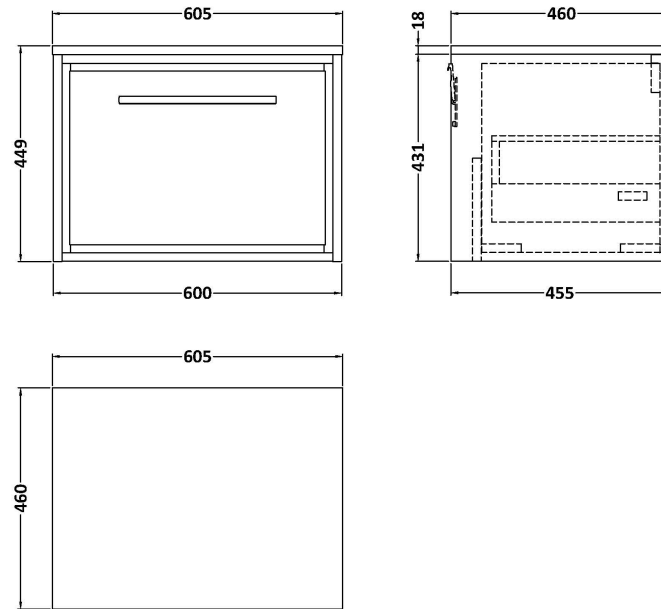

Sales Code: LIL3022W

Description: 600 Wh Single Drawer Unit & Worktop

Packaging Details

Barcode: 5056678486399

Sales Code: NFF3022

Description: 600 Single Drawer Unit (455 Deep)

Product Dimensions

Height (mm):	431
Width (mm):	600
Depth (mm):	455
Nett Weight (kg):	22.5

Packaging Dimensions

Height (mm):	470
Width (mm):	632
Depth (mm):	480
Gross Weight (kg):	23

Packaging Data

Box Colour:	Brown Cardboard Box - Printed
Box Qty:	0
Label Size:	0 x 0
Label Colour:	White Label
Label Qty:	2

Outer Box Dimensions (If Applicable)

Height (mm):	
Width (mm):	
Depth (mm):	
Gross Weight (kg):	
Barcode:	5056678482599

Product Details

Country of Origin:	China
Fitting Instruction:	No
CE & UKCA:	N/A
FSC Certified Materials:	Yes
Colour:	Bleached Cuneo Oak
Construction Method:	Cam & Wood Dowel
Construction Type:	Rigid
Cabinet Finish:	MFC Textured Woodgrain
Fascia Finish:	MFC Textured Woodgrain
Cabinet Thickness (mm):	18
Fascia Thickness (mm):	18
Drawer Included:	Yes
Drawer Type:	80mm High Metal S/C Inc Galler
No of Shelves:	0
Hinge Type:	Not Applicable
Hinge Included:	Not Applicable
Adjustable Legs:	No, Not Required
Fixings Included:	Yes
Handle Style:	Contemporary
Waste Shroud:	Yes
Handle Included:	Yes, Supplied
Handle Type:	D-Shape

Sales Code: MWT30660

Description: 600 Worktop (605X460x18mm)

Product Dimensions

Height (mm):	18
Width (mm):	605
Depth (mm):	460
Nett Weight (kg):	3

Packaging Dimensions

Height (mm):	25
Width (mm):	625
Depth (mm):	510
Gross Weight (kg):	3.5