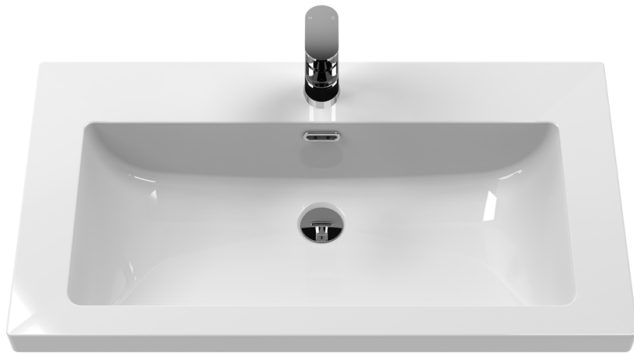

Sales Code: LIL2225L

Description: 800 Wh Single Drawer Unit & Basin 1Th

Packaging Details

Barcode: 5056678487495

Sales Code: NFF2225

Description: 800 Single Drawer Unit (455 Deep)

Product Dimensions

Height (mm):	431
Width (mm):	800
Depth (mm):	455
Nett Weight (kg):	30

Outer Box Dimensions (If Applicable)

Height (mm):	
Width (mm):	
Depth (mm):	
Gross Weight (kg):	
Barcode:	5056678482612

Product Details

Country of Origin:	China
Fitting Instruction:	No
CE & UKCA:	N/A
FSC Certified Materials:	Yes
Colour:	Graphite Grey Woodgrain
Construction Method:	Cam & Wood Dowel
Construction Type:	Rigid
Cabinet Finish:	MFC Textured Woodgrain
Fascia Finish:	MFC Textured Woodgrain
Cabinet Thickness (mm):	18
Fascia Thickness (mm):	18
Drawer Included:	Yes
Drawer Type:	80mm High Metal S/C Inc Galler
No of Shelves:	0
Hinge Type:	Not Applicable
Hinge Included:	Not Applicable
Adjustable Legs:	No, Not Required
Fixings Included:	Yes
Handle Style:	Contemporary
Waste Shroud:	Yes
Handle Included:	Yes, Supplied
Handle Type:	D-Shape

Sales Code: CBM605

Description: 800 X 460 Contemporary Basin 1Th

Product Dimensions

Height (mm):	45
Width (mm):	813
Depth (mm):	461
Nett Weight (kg):	22.2

Packaging Dimensions

Height (mm):	490
Width (mm):	850
Depth (mm):	220
Gross Weight (kg):	22.5