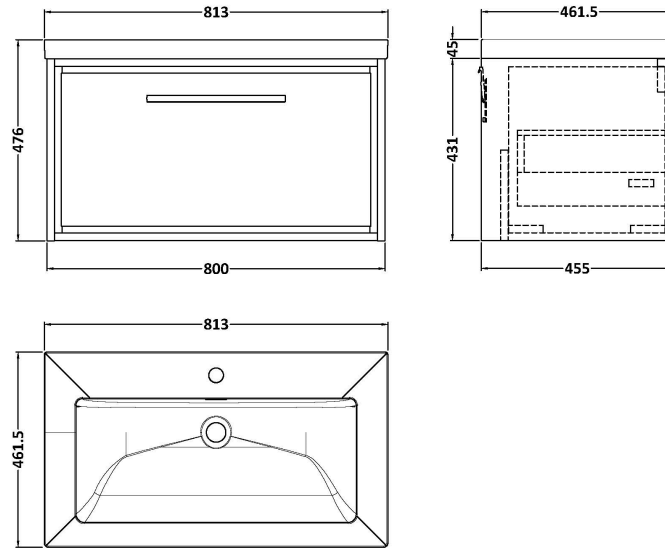

Sales Code: LIL2225L

Description: 800 Wh Single Drawer Unit & Basin 1Th

Packaging Details

Barcode: 5056678487495

Sales Code: NFF2225

Description: 800 Single Drawer Unit (455 Deep)

Product Dimensions

Height (mm):	431
Width (mm):	800
Depth (mm):	455
Nett Weight (kg):	30

Packaging Dimensions

Height (mm):	470
Width (mm):	832
Depth (mm):	480
Gross Weight (kg):	30.5

Packaging Data

Box Colour:	Brown Cardboard Box - Printed
Box Qty:	0
Label Size:	0 x 0
Label Colour:	White Label
Label Qty:	2

Outer Box Dimensions (If Applicable)

Height (mm):	
Width (mm):	
Depth (mm):	
Gross Weight (kg):	
Barcode:	5056678482612

Product Details

Country of Origin:	China
Fitting Instruction:	No
CE & UKCA:	N/A
FSC Certified Materials:	Yes
Colour:	Graphite Grey Woodgrain
Construction Method:	Cam & Wood Dowel
Construction Type:	Rigid
Cabinet Finish:	MFC Textured Woodgrain
Fascia Finish:	MFC Textured Woodgrain
Cabinet Thickness (mm):	18
Fascia Thickness (mm):	18
Drawer Included:	Yes
Drawer Type:	80mm High Metal S/C Inc Galler
No of Shelves:	0
Hinge Type:	Not Applicable
Hinge Included:	Not Applicable
Adjustable Legs:	No, Not Required
Fixings Included:	Yes
Handle Style:	Contemporary
Waste Shroud:	Yes
Handle Included:	Yes, Supplied
Handle Type:	D-Shape

Sales Code: CBM605

Description: 800 X 460 Contemporary Basin 1Th

Product Dimensions

Height (mm):	45
Width (mm):	813
Depth (mm):	461
Nett Weight (kg):	22.2

Packaging Dimensions

Height (mm):	490
Width (mm):	850
Depth (mm):	220
Gross Weight (kg):	22.5