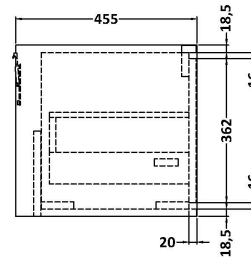

Sales Code: LIL2225L

Description: 800 Wh Single Drawer Unit & Basin 1Th

Packaging Details

Barcode: 5056678487495

Sales Code: NFF2225

Description: 800 Single Drawer Unit (455 Deep)

Product Dimensions

Height (mm):	431
Width (mm):	800
Depth (mm):	455
Nett Weight (kg):	30

Packaging Dimensions

Height (mm):	470
Width (mm):	832
Depth (mm):	480
Gross Weight (kg):	30.5

Packaging Data

Box Colour:	Brown Cardboard Box - Printed
Box Qty:	0
Label Size:	0 x 0
Label Colour:	White Label
Label Qty:	2

Outer Box Dimensions (If Applicable)

Height (mm):	
Width (mm):	
Depth (mm):	
Gross Weight (kg):	
Barcode:	5056678482612

Product Details

Country of Origin:	China
Fitting Instruction:	No
CE & UKCA:	N/A
FSC Certified Materials:	Yes
Colour:	Graphite Grey Woodgrain
Construction Method:	Cam & Wood Dowel
Construction Type:	Rigid
Cabinet Finish:	MFC Textured Woodgrain
Fascia Finish:	MFC Textured Woodgrain
Cabinet Thickness (mm):	18
Fascia Thickness (mm):	18
Drawer Included:	Yes
Drawer Type:	80mm High Metal S/C Inc Galler
No of Shelves:	0
Hinge Type:	Not Applicable
Hinge Included:	Not Applicable
Adjustable Legs:	No, Not Required
Fixings Included:	Yes
Handle Style:	Contemporary
Waste Shroud:	Yes
Handle Included:	Yes, Supplied
Handle Type:	D-Shape

Sales Code: CBM605

Description: 800 X 460 Contemporary Basin 1Th

Product Dimensions

Height (mm):	45
Width (mm):	813
Depth (mm):	461
Nett Weight (kg):	22.2

Packaging Dimensions

Height (mm):	490
Width (mm):	850
Depth (mm):	220
Gross Weight (kg):	22.5