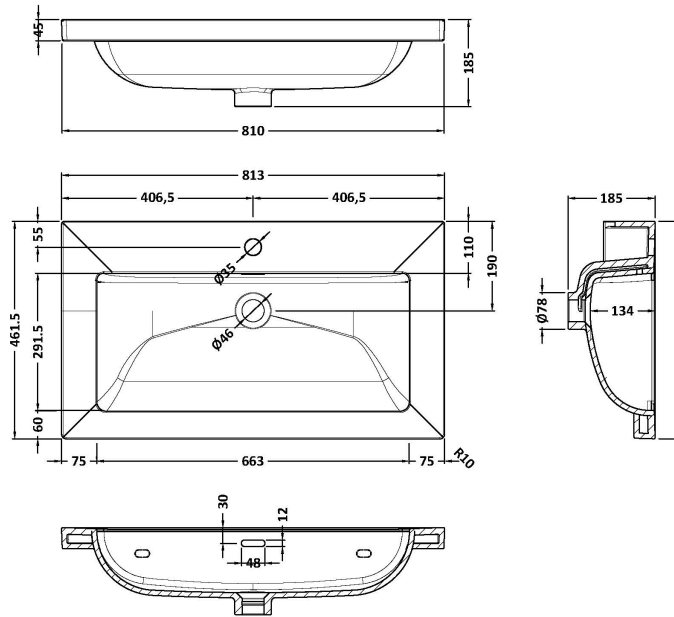

Packaging Dimensions

Height (mm):	470
Width (mm):	832
Depth (mm):	480
Gross Weight (kg):	30.5

Packaging Data

Box Colour:	Brown Cardboard Box - Printed
Box Qty:	0
Label Size:	0 x 0
Label Colour:	White Label
Label Qty:	2

Outer Box Dimensions (If Applicable)

Height (mm):	
Width (mm):	
Depth (mm):	
Gross Weight (kg):	
Barcode:	5056678482612

Product Details

Country of Origin:	China
Fitting Instruction:	No
CE & UKCA:	N/A
FSC Certified Materials:	Yes
Colour:	Graphite Grey Woodgrain
Construction Method:	Cam & Wood Dowel
Construction Type:	Rigid
Cabinet Finish:	MFC Textured Woodgrain
Fascia Finish:	MFC Textured Woodgrain
Cabinet Thickness (mm):	18
Fascia Thickness (mm):	18
Drawer Included:	Yes
Drawer Type:	80mm High Metal S/C Inc Galler
No of Shelves:	0
Hinge Type:	Not Applicable
Hinge Included:	Not Applicable
Adjustable Legs:	No, Not Required
Fixings Included:	Yes
Handle Style:	Contemporary
Waste Shroud:	Yes
Handle Included:	Yes, Supplied
Handle Type:	D-Shape

Sales Code: CBM605

Description: 800 X 460 Contemporary Basin 1Th

Product Dimensions

Height (mm):	45
Width (mm):	813
Depth (mm):	461
Nett Weight (kg):	22.2

Packaging Dimensions

Height (mm):	490
Width (mm):	850
Depth (mm):	220
Gross Weight (kg):	22.5

Packaging Data

Box Colour:	Brown Cardboard Box - Printed
Box Qty:	1
Label Size:	100 x 50
Label Colour:	White Label
Label Qty:	2

Outer Box Dimensions (If Applicable)

Height (mm):	
Width (mm):	
Depth (mm):	
Gross Weight (kg):	
Barcode:	5056678485262