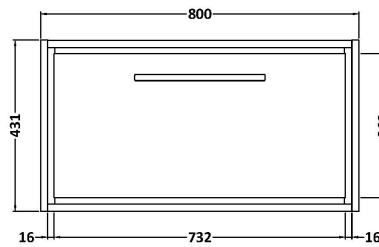

Sales Code: LIL2225L

Description: 800 Wh Single Drawer Unit & Basin 1Th

Packaging Details

Barcode: 5056678487495

Sales Code: NFF2225

Description: 800 Single Drawer Unit (455 Deep)

Product Dimensions

Height (mm):	431
Width (mm):	800
Depth (mm):	455
Nett Weight (kg):	30

Packaging Dimensions

Height (mm):	470
Width (mm):	832
Depth (mm):	480
Gross Weight (kg):	30.5

Packaging Data

Box Colour:	Brown Cardboard Box - Printed
Box Qty:	0
Label Size:	0 x 0
Label Colour:	White Label
Label Qty:	2

Outer Box Dimensions (If Applicable)

Height (mm):	
Width (mm):	
Depth (mm):	
Gross Weight (kg):	
Barcode:	5056678482612

Product Details

Country of Origin:	China
Fitting Instruction:	No
CE & UKCA:	N/A
FSC Certified Materials:	Yes
Colour:	Graphite Grey Woodgrain
Construction Method:	Cam & Wood Dowel
Construction Type:	Rigid
Cabinet Finish:	MFC Textured Woodgrain
Fascia Finish:	MFC Textured Woodgrain
Cabinet Thickness (mm):	18
Fascia Thickness (mm):	18
Drawer Included:	Yes
Drawer Type:	80mm High Metal S/C Inc Galler
No of Shelves:	0
Hinge Type:	Not Applicable
Hinge Included:	Not Applicable
Adjustable Legs:	No, Not Required
Fixings Included:	Yes
Handle Style:	Contemporary
Waste Shroud:	Yes
Handle Included:	Yes, Supplied
Handle Type:	D-Shape

Sales Code: CBM605

Description: 800 X 460 Contemporary Basin 1Th

Product Dimensions

Height (mm):	45
Width (mm):	813
Depth (mm):	461
Nett Weight (kg):	22.2

Packaging Dimensions

Height (mm):	490
Width (mm):	850
Depth (mm):	220
Gross Weight (kg):	22.5