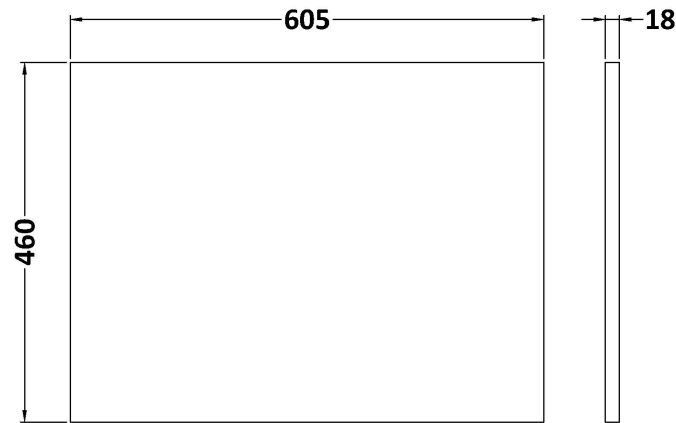

Packaging Dimensions

Height (mm):	577
Width (mm):	632
Depth (mm):	480
Gross Weight (kg):	29.5

Packaging Data

Box Colour:	Brown Cardboard Box - Printed
Box Qty:	0
Label Size:	0 x 0
Label Colour:	White Label
Label Qty:	2

Outer Box Dimensions (If Applicable)

Height (mm):	
Width (mm):	
Depth (mm):	
Gross Weight (kg):	
Barcode:	5056678485729

Product Details

Country of Origin:	China
Fitting Instruction:	No
CE & UKCA:	N/A
FSC Certified Materials:	Yes
Colour:	Bleached Cuneo Oak
Construction Method:	Cam & Wood Dowel
Construction Type:	Rigid
Cabinet Finish:	MFC Textured Woodgrain
Fascia Finish:	MFC Textured Woodgrain
Cabinet Thickness (mm):	18
Fascia Thickness (mm):	18
Drawer Included:	Yes
Drawer Type:	80mm High Metal S/C Inc Galler
No of Shelves:	0
Hinge Type:	Not Applicable
Hinge Included:	Not Applicable
Adjustable Legs:	No, Not Required
Fixings Included:	Yes
Handle Style:	Contemporary
Waste Shroud:	Yes
Handle Included:	Yes, Supplied
Handle Type:	D-Shape

Sales Code: MWT30660

Description: 600 Worktop (605X460x18mm)

Product Dimensions

Height (mm):	18
Width (mm):	605
Depth (mm):	460
Nett Weight (kg):	3

Packaging Dimensions

Height (mm):	25
Width (mm):	625
Depth (mm):	510
Gross Weight (kg):	3.5

Packaging Data

Box Colour:	Brown Cardboard Box - Printed
Box Qty:	1
Label Size:	100 x 50
Label Colour:	Not Applicable
Label Qty:	0

Outer Box Dimensions (If Applicable)

Height (mm):	
Width (mm):	
Depth (mm):	
Gross Weight (kg):	
Barcode:	5056678482407