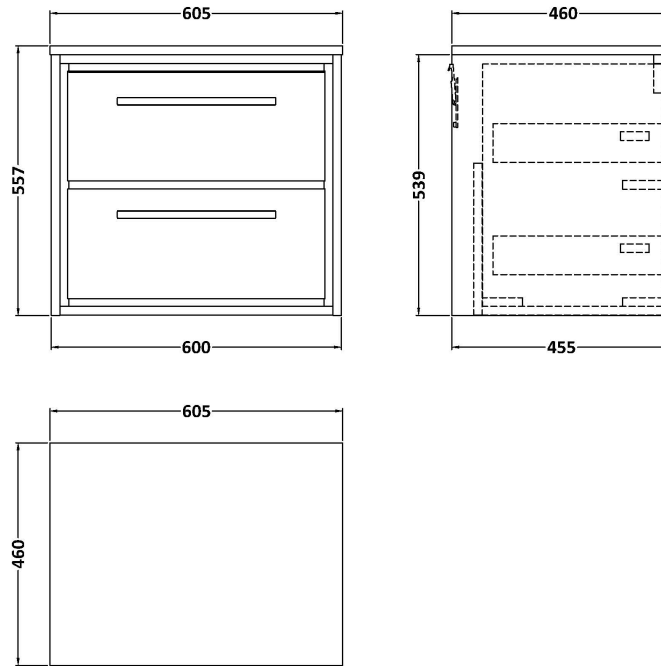

Sales Code: LIL3024W

Description: 600 Wh 2-Drawer Unit & Worktop

Packaging Details

Barcode: 5056678486337

Sales Code: NFF3024

Description: 600 Wh 2 Drawer Unit (455 Deep)

Product Dimensions

Height (mm):	539
Width (mm):	600
Depth (mm):	455
Nett Weight (kg):	29

Packaging Dimensions

Height (mm):	577
Width (mm):	632
Depth (mm):	480
Gross Weight (kg):	29.5

Packaging Data

Box Colour:	Brown Cardboard Box - Printed
Box Qty:	0
Label Size:	0 x 0
Label Colour:	White Label
Label Qty:	2

Outer Box Dimensions (If Applicable)

Height (mm):	
Width (mm):	
Depth (mm):	
Gross Weight (kg):	
Barcode:	5056678485729

Product Details

Country of Origin:	China
Fitting Instruction:	No
CE & UKCA:	N/A
FSC Certified Materials:	Yes
Colour:	Bleached Cuneo Oak
Construction Method:	Cam & Wood Dowel
Construction Type:	Rigid
Cabinet Finish:	MFC Textured Woodgrain
Fascia Finish:	MFC Textured Woodgrain
Cabinet Thickness (mm):	18
Fascia Thickness (mm):	18
Drawer Included:	Yes
Drawer Type:	80mm High Metal S/C Inc Galler
No of Shelves:	0
Hinge Type:	Not Applicable
Hinge Included:	Not Applicable
Adjustable Legs:	No, Not Required
Fixings Included:	Yes
Handle Style:	Contemporary
Waste Shroud:	Yes
Handle Included:	Yes, Supplied
Handle Type:	D-Shape

Sales Code: MWT30660

Description: 600 Worktop (605X460x18mm)

Product Dimensions

Height (mm):	18
Width (mm):	605
Depth (mm):	460
Nett Weight (kg):	3

Packaging Dimensions

Height (mm):	25
Width (mm):	625
Depth (mm):	510
Gross Weight (kg):	3.5