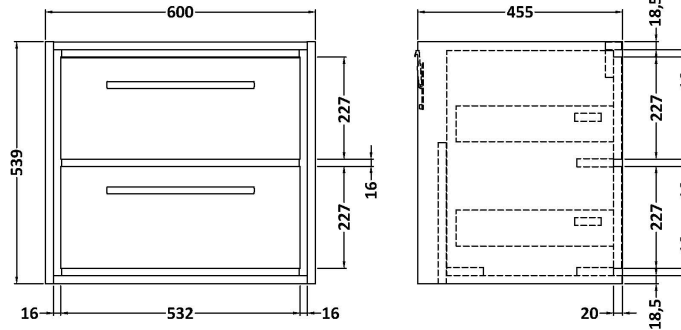

Sales Code: LIL3024W

Description: 600 Wh 2-Drawer Unit & Worktop

Packaging Details

Barcode: 5056678486337

Sales Code: NFF3024

Description: 600 Wh 2 Drawer Unit (455 Deep)

Product Dimensions

Height (mm):	539
Width (mm):	600
Depth (mm):	455
Nett Weight (kg):	29

Packaging Dimensions

Height (mm):	577
Width (mm):	632
Depth (mm):	480
Gross Weight (kg):	29.5

Packaging Data

Box Colour:	Brown Cardboard Box - Printed
Box Qty:	0
Label Size:	0 x 0
Label Colour:	White Label
Label Qty:	2

Outer Box Dimensions (If Applicable)

Height (mm):	
Width (mm):	
Depth (mm):	
Gross Weight (kg):	
Barcode:	5056678485729

Product Details

Country of Origin:	China
Fitting Instruction:	No
CE & UKCA:	N/A
FSC Certified Materials:	Yes
Colour:	Bleached Cuneo Oak
Construction Method:	Cam & Wood Dowel
Construction Type:	Rigid
Cabinet Finish:	MFC Textured Woodgrain
Fascia Finish:	MFC Textured Woodgrain
Cabinet Thickness (mm):	18
Fascia Thickness (mm):	18
Drawer Included:	Yes
Drawer Type:	80mm High Metal S/C Inc Galler
No of Shelves:	0
Hinge Type:	Not Applicable
Hinge Included:	Not Applicable
Adjustable Legs:	No, Not Required
Fixings Included:	Yes
Handle Style:	Contemporary
Waste Shroud:	Yes
Handle Included:	Yes, Supplied
Handle Type:	D-Shape

Sales Code: MWT30660

Description: 600 Worktop (605X460x18mm)

Product Dimensions

Height (mm):	18
Width (mm):	605
Depth (mm):	460
Nett Weight (kg):	3

Packaging Dimensions

Height (mm):	25
Width (mm):	625
Depth (mm):	510
Gross Weight (kg):	3.5