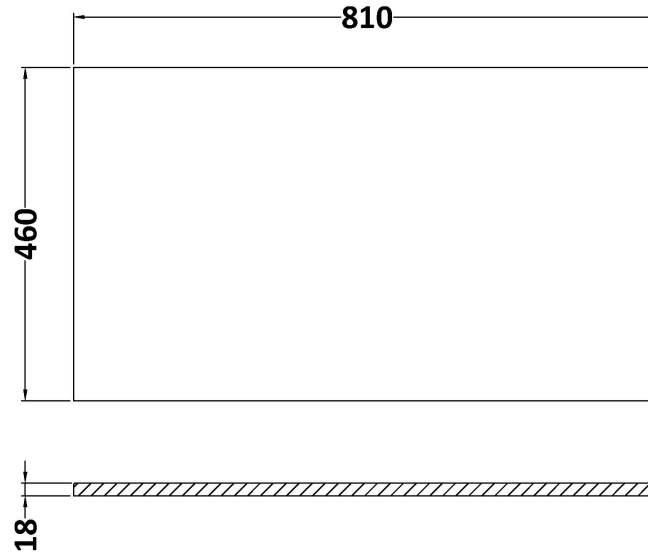

Packaging Dimensions

Height (mm):	470
Width (mm):	832
Depth (mm):	480
Gross Weight (kg):	30.5

Packaging Data

Box Colour:	Brown Cardboard Box - Printed
Box Qty:	0
Label Size:	0 x 0
Label Colour:	White Label
Label Qty:	2

Outer Box Dimensions (If Applicable)

Height (mm):	
Width (mm):	
Depth (mm):	
Gross Weight (kg):	
Barcode:	5056678482629

Product Details

Country of Origin:	China
Fitting Instruction:	No
CE & UKCA:	N/A
FSC Certified Materials:	Yes
Colour:	Bleached Cuneo Oak
Construction Method:	Cam & Wood Dowel
Construction Type:	Rigid
Cabinet Finish:	MFC Textured Woodgrain
Fascia Finish:	MFC Textured Woodgrain
Cabinet Thickness (mm):	18
Fascia Thickness (mm):	18
Drawer Included:	Yes
Drawer Type:	80mm High Metal S/C Inc Galler
No of Shelves:	0
Hinge Type:	Not Applicable
Hinge Included:	Not Applicable
Adjustable Legs:	No, Not Required
Fixings Included:	Yes
Handle Style:	Contemporary
Waste Shroud:	Yes
Handle Included:	Yes, Supplied
Handle Type:	D-Shape

Sales Code: LOM98046

Description: 800 Marble Top (810 X 460mm)

Product Dimensions

Height (mm):	18
Width (mm):	810
Depth (mm):	460
Nett Weight (kg):	17.5

Packaging Dimensions

Height (mm):	35
Width (mm):	850
Depth (mm):	500
Gross Weight (kg):	18

Packaging Data

Box Colour:	Brown Cardboard Box
Box Qty:	1
Label Size:	100 x 50
Label Colour:	White Label
Label Qty:	1

Outer Box Dimensions (If Applicable)

Height (mm):	
Width (mm):	
Depth (mm):	
Gross Weight (kg):	
Barcode:	5056678482377