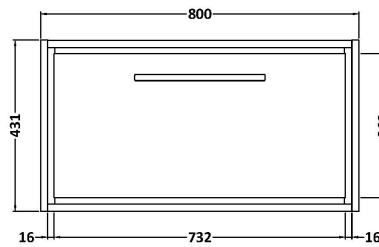

Sales Code: LIL3025CMT

Description: 800 Wh Single Drawer Unit & Marble Workt

Packaging Details

Barcode: 5056678488140

Sales Code: NFF3025

Description: 800 Single Drawer Unit (455 Deep)

Product Dimensions

Height (mm):	431
Width (mm):	800
Depth (mm):	455
Nett Weight (kg):	30

Packaging Dimensions

Height (mm):	470
Width (mm):	832
Depth (mm):	480
Gross Weight (kg):	30.5

Packaging Data

Box Colour:	Brown Cardboard Box - Printed
Box Qty:	0
Label Size:	0 x 0
Label Colour:	White Label
Label Qty:	2

Outer Box Dimensions (If Applicable)

Height (mm):	
Width (mm):	
Depth (mm):	
Gross Weight (kg):	
Barcode:	5056678482629

Product Details

Country of Origin:	China
Fitting Instruction:	No
CE & UKCA:	N/A
FSC Certified Materials:	Yes
Colour:	Bleached Cuneo Oak
Construction Method:	Cam & Wood Dowel
Construction Type:	Rigid
Cabinet Finish:	MFC Textured Woodgrain
Fascia Finish:	MFC Textured Woodgrain
Cabinet Thickness (mm):	18
Fascia Thickness (mm):	18
Drawer Included:	Yes
Drawer Type:	80mm High Metal S/C Inc Galler
No of Shelves:	0
Hinge Type:	Not Applicable
Hinge Included:	Not Applicable
Adjustable Legs:	No, Not Required
Fixings Included:	Yes
Handle Style:	Contemporary
Waste Shroud:	Yes
Handle Included:	Yes, Supplied
Handle Type:	D-Shape

Sales Code: LOM98046

Description: 800 Marble Top (810 X 460mm)

Product Dimensions

Height (mm):	18
Width (mm):	810
Depth (mm):	460
Nett Weight (kg):	17.5

Packaging Dimensions

Height (mm):	35
Width (mm):	850
Depth (mm):	500
Gross Weight (kg):	18