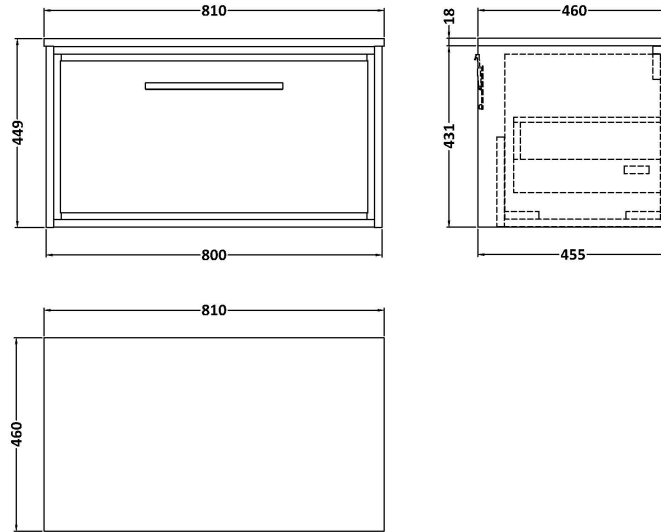

Sales Code: LIL3025CMT

Description: 800 Wh Single Drawer Unit & Marble Workt

Packaging Details

Barcode: 5056678488140

Sales Code: NFF3025

Description: 800 Single Drawer Unit (455 Deep)

Product Dimensions

Height (mm):	431
Width (mm):	800
Depth (mm):	455
Nett Weight (kg):	30

Packaging Dimensions

Height (mm):	470
Width (mm):	832
Depth (mm):	480
Gross Weight (kg):	30.5

Packaging Data

Box Colour:	Brown Cardboard Box - Printed
Box Qty:	0
Label Size:	0 x 0
Label Colour:	White Label
Label Qty:	2

Outer Box Dimensions (If Applicable)

Height (mm):	
Width (mm):	
Depth (mm):	
Gross Weight (kg):	
Barcode:	5056678482629

Product Details

Country of Origin:	China
Fitting Instruction:	No
CE & UKCA:	N/A
FSC Certified Materials:	Yes
Colour:	Bleached Cuneo Oak
Construction Method:	Cam & Wood Dowel
Construction Type:	Rigid
Cabinet Finish:	MFC Textured Woodgrain
Fascia Finish:	MFC Textured Woodgrain
Cabinet Thickness (mm):	18
Fascia Thickness (mm):	18
Drawer Included:	Yes
Drawer Type:	80mm High Metal S/C Inc Galler
No of Shelves:	0
Hinge Type:	Not Applicable
Hinge Included:	Not Applicable
Adjustable Legs:	No, Not Required
Fixings Included:	Yes
Handle Style:	Contemporary
Waste Shroud:	Yes
Handle Included:	Yes, Supplied
Handle Type:	D-Shape

Sales Code: LOM98046

Description: 800 Marble Top (810 X 460mm)

Product Dimensions

Height (mm):	18
Width (mm):	810
Depth (mm):	460
Nett Weight (kg):	17.5

Packaging Dimensions

Height (mm):	35
Width (mm):	850
Depth (mm):	500
Gross Weight (kg):	18