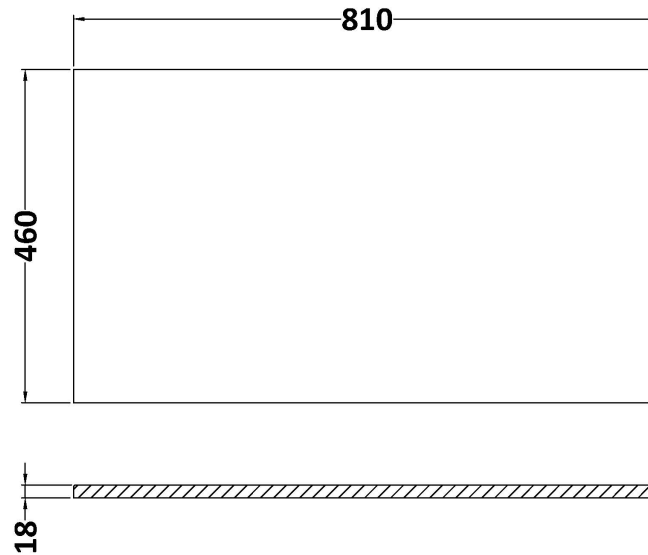

Height (mm):	431
Width (mm):	800
Depth (mm):	455
Nett Weight (kg):	30

**Packaging Dimensions**

Height (mm):	470
Width (mm):	832
Depth (mm):	480
Gross Weight (kg):	30.5

**Packaging Data**

Box Colour:	Brown Cardboard Box - Printed
Box Qty:	0
Label Size:	0 x 0
Label Colour:	White Label
Label Qty:	2

Sales Code: LOM38046

Description: 800 Marble Top (810 X 460mm)

### Product Dimensions

Height (mm):	18
Width (mm):	810
Depth (mm):	460
Nett Weight (kg):	17.5

### Packaging Dimensions

Height (mm):	35
Width (mm):	850
Depth (mm):	500
Gross Weight (kg):	18