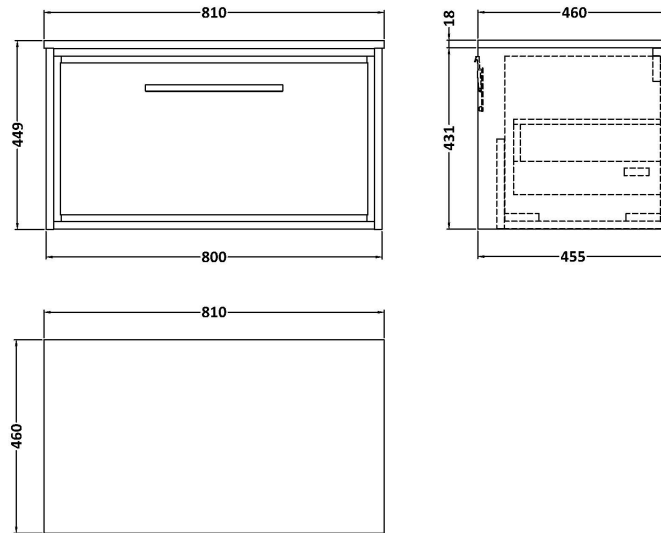

Sales Code: LIL3025GMT

Description: 800 Wh Single Drawer Unit & Marble Workt

Packaging Details

Barcode: 5056678488058