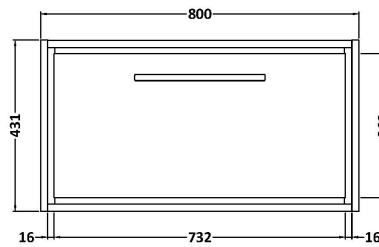

Sales Code: NFF3025

Description: 800 Single Drawer Unit (455 Deep)

Product Dimensions

Height (mm):	431
Width (mm):	800
Depth (mm):	455
Nett Weight (kg):	30

Packaging Dimensions

Height (mm):	470
Width (mm):	832
Depth (mm):	480
Gross Weight (kg):	30.5

Packaging Data

Box Colour:	Brown Cardboard Box - Printed
Box Qty:	0
Label Size:	0 x 0
Label Colour:	White Label
Label Qty:	2

Outer Box Dimensions (If Applicable)

Height (mm):	
Width (mm):	
Depth (mm):	
Gross Weight (kg):	
Barcode:	5056678482629

Product Details

Country of Origin:	China
Fitting Instruction:	No
CE & UKCA:	N/A
FSC Certified Materials:	Yes
Colour:	Bleached Cuneo Oak
Construction Method:	Cam & Wood Dowel
Construction Type:	Rigid
Cabinet Finish:	MFC Textured Woodgrain
Fascia Finish:	MFC Textured Woodgrain
Cabinet Thickness (mm):	18
Fascia Thickness (mm):	18
Drawer Included:	Yes
Drawer Type:	80mm High Metal S/C Inc Galler
No of Shelves:	0
Hinge Type:	Not Applicable
Hinge Included:	Not Applicable
Adjustable Legs:	No, Not Required
Fixings Included:	Yes
Handle Style:	Contemporary
Waste Shroud:	Yes
Handle Included:	Yes, Supplied
Handle Type:	D-Shape