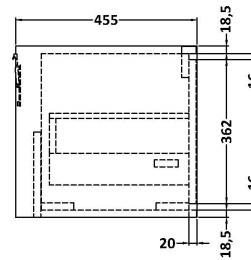

Sales Code: NFF3025

Description: 800 Single Drawer Unit (455 Deep)

Product Dimensions

Height (mm):	431
Width (mm):	800
Depth (mm):	455
Nett Weight (kg):	30

Packaging Dimensions

Height (mm):	470
Width (mm):	832
Depth (mm):	480
Gross Weight (kg):	30.5

Packaging Data

Box Colour:	Brown Cardboard Box - Printed
Box Qty:	0
Label Size:	0 x 0
Label Colour:	White Label
Label Qty:	2

Outer Box Dimensions (If Applicable)

Height (mm):	
Width (mm):	
Depth (mm):	
Gross Weight (kg):	
Barcode:	5056678482629

Product Details

Country of Origin:	China
Fitting Instruction:	No
CE & UKCA:	N/A
FSC Certified Materials:	Yes
Colour:	Bleached Cuneo Oak
Construction Method:	Cam & Wood Dowel
Construction Type:	Rigid
Cabinet Finish:	MFC Textured Woodgrain
Fascia Finish:	MFC Textured Woodgrain
Cabinet Thickness (mm):	18
Fascia Thickness (mm):	18
Drawer Included:	Yes
Drawer Type:	80mm High Metal S/C Inc Galler
No of Shelves:	0
Hinge Type:	Not Applicable
Hinge Included:	Not Applicable
Adjustable Legs:	No, Not Required
Fixings Included:	Yes
Handle Style:	Contemporary
Waste Shroud:	Yes
Handle Included:	Yes, Supplied
Handle Type:	D-Shape