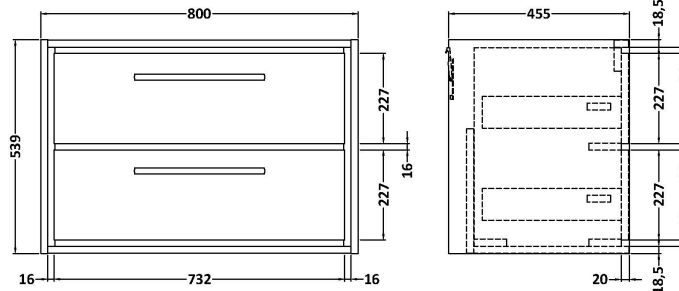

### Product Dimensions

Height (mm):	539
Width (mm):	800
Depth (mm):	455
Nett Weight (kg):	39

### Packaging Dimensions

Height (mm):	577
Width (mm):	832
Depth (mm):	480
Gross Weight (kg):	39.5

### Product Dimensions

Height (mm):	18
Width (mm):	812
Depth (mm):	465
Nett Weight (kg):	17

### Packaging Dimensions

Height (mm):	195
Width (mm):	825
Depth (mm):	480
Gross Weight (kg):	17.5