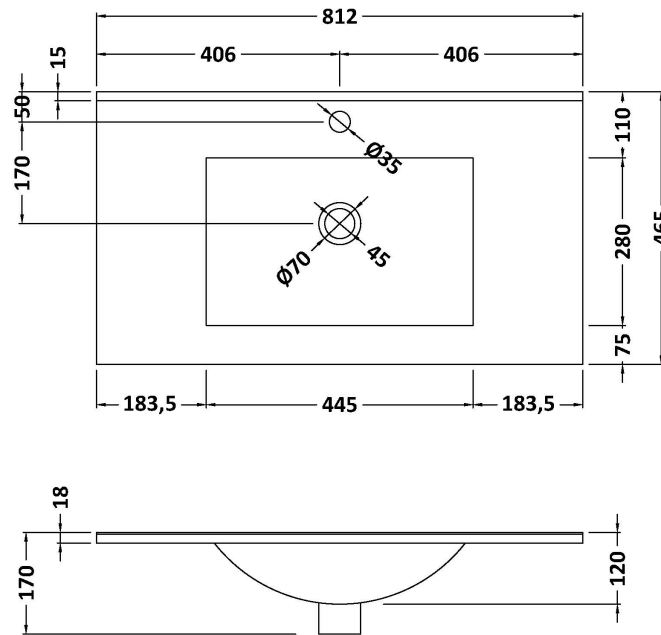

### Product Dimensions

Height (mm):	539
Width (mm):	800
Depth (mm):	455
Nett Weight (kg):	39

### Packaging Dimensions

Height (mm):	577
Width (mm):	832
Depth (mm):	480
Gross Weight (kg):	39.5

### Outer Box Dimensions (If Applicable)

Height (mm):	
Width (mm):	
Depth (mm):	
Gross Weight (kg):	
Barcode:	5056678485743

### Product Dimensions

Height (mm):	18
Width (mm):	812
Depth (mm):	465
Nett Weight (kg):	17