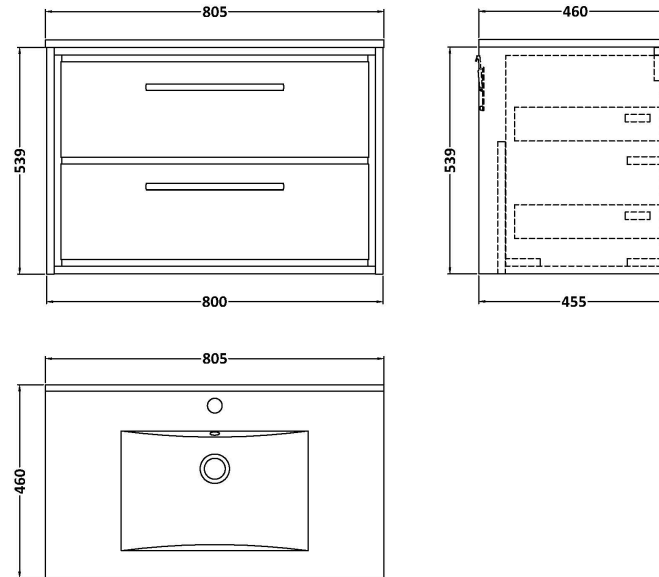

Sales Code: LIL2226C

Description: 800 Wh 2-Drawer Unit & Basin 1Th

Packaging Details

Barcode: 5056678485866