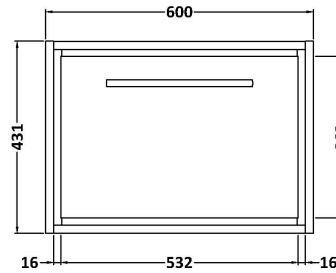

Sales Code: LIL2722A

Description: 600 Wh Single Drawer Unit & Basin 1Th

### Packaging Details

Barcode: 5056678486702

**Sales Code:** NFF2722

**Description:** 600 Single Drawer Unit (455 Deep)

**Product Dimensions**

Height (mm):	431
Width (mm):	600
Depth (mm):	455
Nett Weight (kg):	22.5

**Packaging Dimensions**

Height (mm):	470
Width (mm):	632
Depth (mm):	480
Gross Weight (kg):	23

**Packaging Data**

Box Colour:	Brown Cardboard Box - Printed
Box Qty:	0
Label Size:	0 x 0
Label Colour:	White Label
Label Qty:	2

**Outer Box Dimensions (If Applicable)**

Height (mm):	
Width (mm):	
Depth (mm):	
Gross Weight (kg):	
Barcode:	5056678482605

**Product Details**

Country of Origin:	China
Fitting Instruction:	No
CE & UKCA:	N/A
FSC Certified Materials:	Yes
Colour:	Brown Casella Oak
Construction Method:	Cam & Wood Dowel
Construction Type:	Rigid
Cabinet Finish:	MFC Textured Woodgrain
Fascia Finish:	MFC Textured Woodgrain
Cabinet Thickness (mm):	18
Fascia Thickness (mm):	18
Drawer Included:	Yes
Drawer Type:	80mm High Metal S/C Inc Galler
No of Shelves:	0
Hinge Type:	Not Applicable
Hinge Included:	Not Applicable
Adjustable Legs:	No, Not Required
Fixings Included:	Yes
Handle Style:	Contemporary
Waste Shroud:	Yes
Handle Included:	Yes, Supplied
Handle Type:	D-Shape