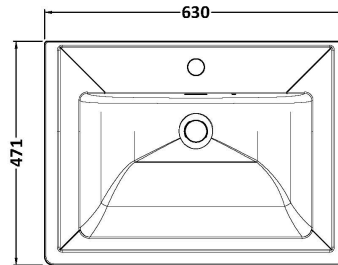

### Packaging Details

Barcode: 5056678486702

**Sales Code:** NFF2722

**Description:** 600 Single Drawer Unit (455 Deep)

**Product Dimensions**

Height (mm):	431
Width (mm):	600
Depth (mm):	455
Nett Weight (kg):	22.5

**Packaging Dimensions**

Height (mm):	470
Width (mm):	632
Depth (mm):	480
Gross Weight (kg):	23

**Packaging Data**

Box Colour:	Brown Cardboard Box - Printed
Box Qty:	0
Label Size:	0 x 0
Label Colour:	White Label
Label Qty:	2

**Outer Box Dimensions (If Applicable)**

Height (mm):	
Width (mm):	
Depth (mm):	
Gross Weight (kg):	
Barcode:	5056678482605

**Product Details**

Country of Origin:	China
Fitting Instruction:	No
CE & UKCA:	N/A
FSC Certified Materials:	Yes
Colour:	Brown Casella Oak
Construction Method:	Cam & Wood Dowel
Construction Type:	Rigid
Cabinet Finish:	MFC Textured Woodgrain
Fascia Finish:	MFC Textured Woodgrain
Cabinet Thickness (mm):	18
Fascia Thickness (mm):	18
Drawer Included:	Yes
Drawer Type:	80mm High Metal S/C Inc Galler
No of Shelves:	0
Hinge Type:	Not Applicable
Hinge Included:	Not Applicable
Adjustable Legs:	No, Not Required
Fixings Included:	Yes
Handle Style:	Contemporary
Waste Shroud:	Yes
Handle Included:	Yes, Supplied
Handle Type:	D-Shape