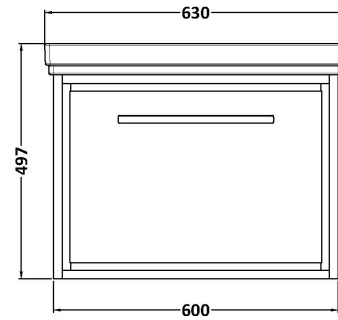

Sales Code: LIL2722A

Description: 600 Wh Single Drawer Unit & Basin 1Th

### Packaging Details

Barcode: 5056678486702

**Sales Code:** NFF2722

**Description:** 600 Single Drawer Unit (455 Deep)

**Product Dimensions**

Height (mm):	431
Width (mm):	600
Depth (mm):	455
Nett Weight (kg):	22.5

**Packaging Dimensions**

Height (mm):	470
Width (mm):	632
Depth (mm):	480
Gross Weight (kg):	23

**Packaging Data**

Box Colour:	Brown Cardboard Box - Printed
Box Qty:	0
Label Size:	0 x 0
Label Colour:	White Label
Label Qty:	2

**Outer Box Dimensions (If Applicable)**

Height (mm):	
Width (mm):	
Depth (mm):	
Gross Weight (kg):	
Barcode:	5056678482605

**Product Details**

Country of Origin:	China
Fitting Instruction:	No
CE & UKCA:	N/A
FSC Certified Materials:	Yes
Colour:	Brown Casella Oak
Construction Method:	Cam & Wood Dowel
Construction Type:	Rigid
Cabinet Finish:	MFC Textured Woodgrain
Fascia Finish:	MFC Textured Woodgrain
Cabinet Thickness (mm):	18
Fascia Thickness (mm):	18
Drawer Included:	Yes
Drawer Type:	80mm High Metal S/C Inc Galler
No of Shelves:	0
Hinge Type:	Not Applicable
Hinge Included:	Not Applicable
Adjustable Legs:	No, Not Required
Fixings Included:	Yes
Handle Style:	Contemporary
Waste Shroud:	Yes
Handle Included:	Yes, Supplied
Handle Type:	D-Shape