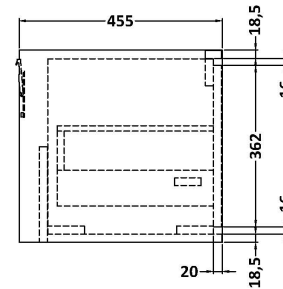

Sales Code: LIL2722A

Description: 600 Wh Single Drawer Unit & Basin 1Th

### Packaging Details

Barcode: 5056678486702

**Sales Code:** NFF2722

**Description:** 600 Single Drawer Unit (455 Deep)

**Product Dimensions**

Height (mm):	431
Width (mm):	600
Depth (mm):	455
Nett Weight (kg):	22.5

**Packaging Dimensions**

Height (mm):	470
Width (mm):	632
Depth (mm):	480
Gross Weight (kg):	23

**Packaging Data**

Box Colour:	Brown Cardboard Box - Printed
Box Qty:	0
Label Size:	0 x 0
Label Colour:	White Label
Label Qty:	2

**Outer Box Dimensions (If Applicable)**

Height (mm):	
Width (mm):	
Depth (mm):	
Gross Weight (kg):	
Barcode:	5056678482605

**Product Details**

Country of Origin:	China
Fitting Instruction:	No
CE & UKCA:	N/A
FSC Certified Materials:	Yes
Colour:	Brown Casella Oak
Construction Method:	Cam & Wood Dowel
Construction Type:	Rigid
Cabinet Finish:	MFC Textured Woodgrain
Fascia Finish:	MFC Textured Woodgrain
Cabinet Thickness (mm):	18
Fascia Thickness (mm):	18
Drawer Included:	Yes
Drawer Type:	80mm High Metal S/C Inc Galler
No of Shelves:	0
Hinge Type:	Not Applicable
Hinge Included:	Not Applicable
Adjustable Legs:	No, Not Required
Fixings Included:	Yes
Handle Style:	Contemporary
Waste Shroud:	Yes
Handle Included:	Yes, Supplied
Handle Type:	D-Shape