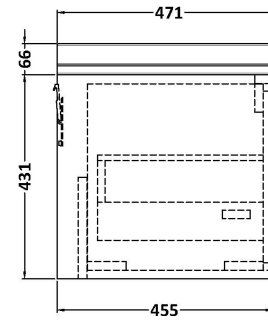

Sales Code: LIL2722A

Description: 600 Wh Single Drawer Unit & Basin 1Th

### Packaging Details

Barcode: 5056678486702

**Sales Code:** NFF2722

**Description:** 600 Single Drawer Unit (455 Deep)

**Product Dimensions**

Height (mm):	431
Width (mm):	600
Depth (mm):	455
Nett Weight (kg):	22.5

**Packaging Dimensions**

Height (mm):	470
Width (mm):	632
Depth (mm):	480
Gross Weight (kg):	23

**Packaging Data**

Box Colour:	Brown Cardboard Box - Printed
Box Qty:	0
Label Size:	0 x 0
Label Colour:	White Label
Label Qty:	2

**Outer Box Dimensions (If Applicable)**

Height (mm):	
Width (mm):	
Depth (mm):	
Gross Weight (kg):	
Barcode:	5056678482605

**Product Details**

Country of Origin:	China
Fitting Instruction:	No
CE & UKCA:	N/A
FSC Certified Materials:	Yes
Colour:	Brown Casella Oak
Construction Method:	Cam & Wood Dowel
Construction Type:	Rigid
Cabinet Finish:	MFC Textured Woodgrain
Fascia Finish:	MFC Textured Woodgrain
Cabinet Thickness (mm):	18
Fascia Thickness (mm):	18
Drawer Included:	Yes
Drawer Type:	80mm High Metal S/C Inc Galler
No of Shelves:	0
Hinge Type:	Not Applicable
Hinge Included:	Not Applicable
Adjustable Legs:	No, Not Required
Fixings Included:	Yes
Handle Style:	Contemporary
Waste Shroud:	Yes
Handle Included:	Yes, Supplied
Handle Type:	D-Shape