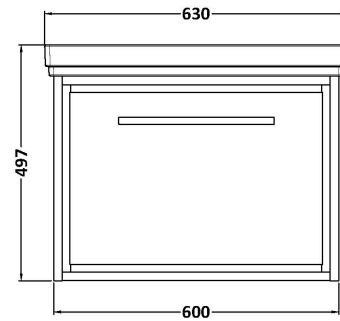

Sales Code: LIL2722B

Description: 600 Wh Single Drawer Unit & Basin 3Th

Packaging Details

Barcode: 5056678486795

Sales Code: NFF2722

Description: 600 Single Drawer Unit (455 Deep)

Product Dimensions

Height (mm):	431
Width (mm):	600
Depth (mm):	455
Nett Weight (kg):	22.5

Packaging Dimensions

Height (mm):	470
Width (mm):	632
Depth (mm):	480
Gross Weight (kg):	23

Packaging Data

Box Colour:	Brown Cardboard Box - Printed
Box Qty:	0
Label Size:	0 x 0
Label Colour:	White Label
Label Qty:	2

Outer Box Dimensions (If Applicable)

Height (mm):	
Width (mm):	
Depth (mm):	
Gross Weight (kg):	
Barcode:	5056678482605

Product Details

Country of Origin:	China
Fitting Instruction:	No
CE & UKCA:	N/A
FSC Certified Materials:	Yes
Colour:	Brown Casella Oak
Construction Method:	Cam & Wood Dowel
Construction Type:	Rigid
Cabinet Finish:	MFC Textured Woodgrain
Fascia Finish:	MFC Textured Woodgrain
Cabinet Thickness (mm):	18
Fascia Thickness (mm):	18
Drawer Included:	Yes
Drawer Type:	80mm High Metal S/C Inc Galler
No of Shelves:	0
Hinge Type:	Not Applicable
Hinge Included:	Not Applicable
Adjustable Legs:	No, Not Required
Fixings Included:	Yes
Handle Style:	Contemporary
Waste Shroud:	Yes
Handle Included:	Yes, Supplied
Handle Type:	D-Shape

Sales Code: CBM533

Description: 600 Classique Basin 3Th

Product Dimensions

Height (mm):	66
Width (mm):	630
Depth (mm):	471
Nett Weight (kg):	17

Packaging Dimensions

Height (mm):	490
Width (mm):	650
Depth (mm):	220
Gross Weight (kg):	17