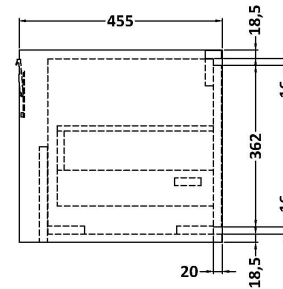

Sales Code: LIL2722B

Description: 600 Wh Single Drawer Unit & Basin 3Th

Packaging Details

Barcode: 5056678486795

Sales Code: NFF2722

Description: 600 Single Drawer Unit (455 Deep)

Product Dimensions

Height (mm):	431
Width (mm):	600
Depth (mm):	455
Nett Weight (kg):	22.5

Packaging Dimensions

Height (mm):	470
Width (mm):	632
Depth (mm):	480
Gross Weight (kg):	23

Packaging Data

Box Colour:	Brown Cardboard Box - Printed
Box Qty:	0
Label Size:	0 x 0
Label Colour:	White Label
Label Qty:	2

Outer Box Dimensions (If Applicable)

Height (mm):	
Width (mm):	
Depth (mm):	
Gross Weight (kg):	
Barcode:	5056678482605

Product Details

Country of Origin:	China
Fitting Instruction:	No
CE & UKCA:	N/A
FSC Certified Materials:	Yes
Colour:	Brown Casella Oak
Construction Method:	Cam & Wood Dowel
Construction Type:	Rigid
Cabinet Finish:	MFC Textured Woodgrain
Fascia Finish:	MFC Textured Woodgrain
Cabinet Thickness (mm):	18
Fascia Thickness (mm):	18
Drawer Included:	Yes
Drawer Type:	80mm High Metal S/C Inc Galler
No of Shelves:	0
Hinge Type:	Not Applicable
Hinge Included:	Not Applicable
Adjustable Legs:	No, Not Required
Fixings Included:	Yes
Handle Style:	Contemporary
Waste Shroud:	Yes
Handle Included:	Yes, Supplied
Handle Type:	D-Shape

Sales Code: CBM533

Description: 600 Classique Basin 3Th

Product Dimensions

Height (mm):	66
Width (mm):	630
Depth (mm):	471
Nett Weight (kg):	17

Packaging Dimensions

Height (mm):	490
Width (mm):	650
Depth (mm):	220
Gross Weight (kg):	17