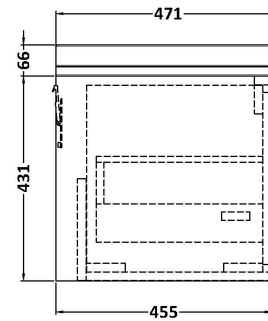

Sales Code: LIL2722B

Description: 600 Wh Single Drawer Unit & Basin 3Th

Packaging Details

Barcode: 5056678486795

Sales Code: NFF2722

Description: 600 Single Drawer Unit (455 Deep)

Product Dimensions

Height (mm):	431
Width (mm):	600
Depth (mm):	455
Nett Weight (kg):	22.5

Packaging Dimensions

Height (mm):	470
Width (mm):	632
Depth (mm):	480
Gross Weight (kg):	23

Packaging Data

Box Colour:	Brown Cardboard Box - Printed
Box Qty:	0
Label Size:	0 x 0
Label Colour:	White Label
Label Qty:	2

Sales Code: CBM533

Description: 600 Classique Basin 3Th

Product Dimensions

Height (mm):	66
Width (mm):	630
Depth (mm):	471
Nett Weight (kg):	17

Packaging Dimensions

Height (mm):	490
Width (mm):	650
Depth (mm):	220
Gross Weight (kg):	17

Packaging Data

Box Colour:	Brown Cardboard Box - Printed
Box Qty:	1
Label Size:	100 x 50
Label Colour:	White Label
Label Qty:	2

Outer Box Dimensions (If Applicable)

Height (mm):	
Width (mm):	
Depth (mm):	
Gross Weight (kg):	
Barcode:	5056462643663