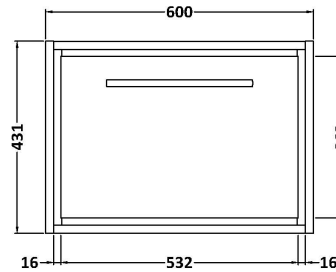

Sales Code: LIL2722B

Description: 600 Wh Single Drawer Unit & Basin 3Th

Packaging Details

Barcode: 5056678486795

Sales Code: NFF2722

Description: 600 Single Drawer Unit (455 Deep)

Product Dimensions

Height (mm):	431
Width (mm):	600
Depth (mm):	455
Nett Weight (kg):	22.5

Packaging Dimensions

Height (mm):	470
Width (mm):	632
Depth (mm):	480
Gross Weight (kg):	23

Packaging Data

Box Colour:	Brown Cardboard Box - Printed
Box Qty:	0
Label Size:	0 x 0
Label Colour:	White Label
Label Qty:	2

Outer Box Dimensions (If Applicable)

Height (mm):	
Width (mm):	
Depth (mm):	
Gross Weight (kg):	
Barcode:	5056678482605

Product Details

Country of Origin:	China
Fitting Instruction:	No
CE & UKCA:	N/A
FSC Certified Materials:	Yes
Colour:	Brown Casella Oak
Construction Method:	Cam & Wood Dowel
Construction Type:	Rigid
Cabinet Finish:	MFC Textured Woodgrain
Fascia Finish:	MFC Textured Woodgrain
Cabinet Thickness (mm):	18
Fascia Thickness (mm):	18
Drawer Included:	Yes
Drawer Type:	80mm High Metal S/C Inc Galler
No of Shelves:	0
Hinge Type:	Not Applicable
Hinge Included:	Not Applicable
Adjustable Legs:	No, Not Required
Fixings Included:	Yes
Handle Style:	Contemporary
Waste Shroud:	Yes
Handle Included:	Yes, Supplied
Handle Type:	D-Shape

Sales Code: CBM533

Description: 600 Classique Basin 3Th

Product Dimensions

Height (mm):	66
Width (mm):	630
Depth (mm):	471
Nett Weight (kg):	17

Packaging Dimensions

Height (mm):	490
Width (mm):	650
Depth (mm):	220
Gross Weight (kg):	17