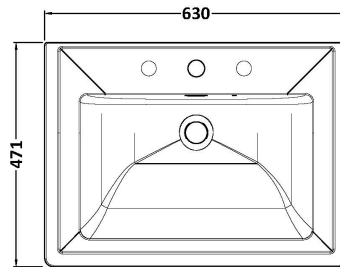

Sales Code: LIL2722B

Description: 600 Wh Single Drawer Unit & Basin 3Th

Packaging Details

Barcode: 5056678486795

Sales Code: NFF2722

Description: 600 Single Drawer Unit (455 Deep)

Product Dimensions

Height (mm):	431
Width (mm):	600
Depth (mm):	455
Nett Weight (kg):	22.5

Packaging Dimensions

Height (mm):	470
Width (mm):	632
Depth (mm):	480
Gross Weight (kg):	23

Packaging Data

Box Colour:	Brown Cardboard Box - Printed
Box Qty:	0
Label Size:	0 x 0
Label Colour:	White Label
Label Qty:	2

Outer Box Dimensions (If Applicable)

Height (mm):	
Width (mm):	
Depth (mm):	
Gross Weight (kg):	
Barcode:	5056678482605

Product Details

Country of Origin:	China
Fitting Instruction:	No
CE & UKCA:	N/A
FSC Certified Materials:	Yes
Colour:	Brown Casella Oak
Construction Method:	Cam & Wood Dowel
Construction Type:	Rigid
Cabinet Finish:	MFC Textured Woodgrain
Fascia Finish:	MFC Textured Woodgrain
Cabinet Thickness (mm):	18
Fascia Thickness (mm):	18
Drawer Included:	Yes
Drawer Type:	80mm High Metal S/C Inc Galler
No of Shelves:	0
Hinge Type:	Not Applicable
Hinge Included:	Not Applicable
Adjustable Legs:	No, Not Required
Fixings Included:	Yes
Handle Style:	Contemporary
Waste Shroud:	Yes
Handle Included:	Yes, Supplied
Handle Type:	D-Shape

Sales Code: CBM533

Description: 600 Classique Basin 3Th

Product Dimensions

Height (mm):	66
Width (mm):	630
Depth (mm):	471
Nett Weight (kg):	17

Packaging Dimensions

Height (mm):	490
Width (mm):	650
Depth (mm):	220
Gross Weight (kg):	17