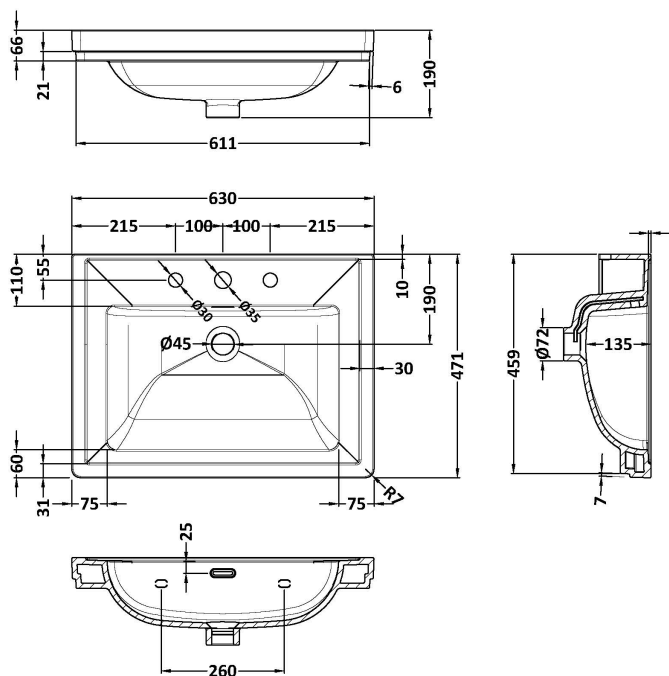

Packaging Dimensions

Height (mm):	470
Width (mm):	632
Depth (mm):	480
Gross Weight (kg):	23

Packaging Data

Box Colour:	Brown Cardboard Box - Printed
Box Qty:	0
Label Size:	0 x 0
Label Colour:	White Label
Label Qty:	2

Outer Box Dimensions (If Applicable)

Height (mm):	
Width (mm):	
Depth (mm):	
Gross Weight (kg):	
Barcode:	5056678482605

Product Details

Country of Origin:	China
Fitting Instruction:	No
CE & UKCA:	N/A
FSC Certified Materials:	Yes
Colour:	Brown Casella Oak
Construction Method:	Cam & Wood Dowel
Construction Type:	Rigid
Cabinet Finish:	MFC Textured Woodgrain
Fascia Finish:	MFC Textured Woodgrain
Cabinet Thickness (mm):	18
Fascia Thickness (mm):	18
Drawer Included:	Yes
Drawer Type:	80mm High Metal S/C Inc Galler
No of Shelves:	0
Hinge Type:	Not Applicable
Hinge Included:	Not Applicable
Adjustable Legs:	No, Not Required
Fixings Included:	Yes
Handle Style:	Contemporary
Waste Shroud:	Yes
Handle Included:	Yes, Supplied
Handle Type:	D-Shape

Sales Code: CBM533

Description: 600 Classique Basin 3Th

Product Dimensions

Height (mm):	66
Width (mm):	630
Depth (mm):	471
Nett Weight (kg):	17

Packaging Dimensions

Height (mm):	490
Width (mm):	650
Depth (mm):	220
Gross Weight (kg):	17

Basins: Tap Hole: Three Tapholes Chain Stay Hole: No
Template: Not Required Waste Type Req: Slotted
Overflow Inc: Yes Overflow Cover: Yes
Inner Bowl Depth (mm): 135 mm