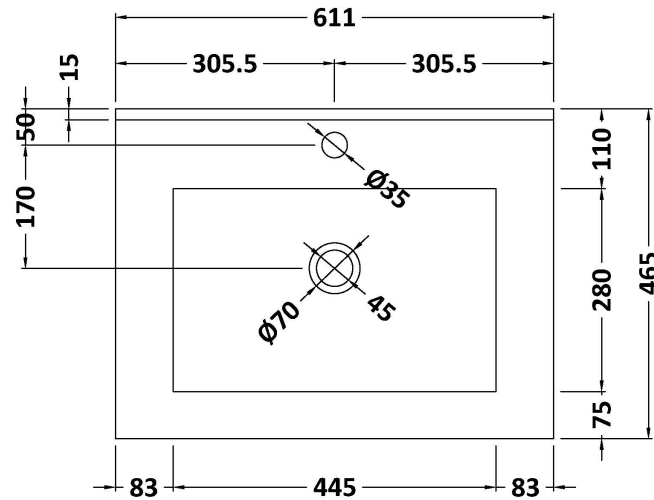

Packaging Dimensions

Height (mm):	470
Width (mm):	632
Depth (mm):	480
Gross Weight (kg):	23

Packaging Data

Box Colour:	Brown Cardboard Box - Printed
Box Qty:	0
Label Size:	0 x 0
Label Colour:	White Label
Label Qty:	2

Outer Box Dimensions (If Applicable)

Height (mm):	
Width (mm):	
Depth (mm):	
Gross Weight (kg):	
Barcode:	5056678482605

Product Details

Country of Origin:	China
Fitting Instruction:	No
CE & UKCA:	N/A
FSC Certified Materials:	Yes
Colour:	Brown Casella Oak
Construction Method:	Cam & Wood Dowel
Construction Type:	Rigid
Cabinet Finish:	MFC Textured Woodgrain
Fascia Finish:	MFC Textured Woodgrain
Cabinet Thickness (mm):	18
Fascia Thickness (mm):	18
Drawer Included:	Yes
Drawer Type:	80mm High Metal S/C Inc Galler
No of Shelves:	0
Hinge Type:	Not Applicable
Hinge Included:	Not Applicable
Adjustable Legs:	No, Not Required
Fixings Included:	Yes
Handle Style:	Contemporary
Waste Shroud:	Yes
Handle Included:	Yes, Supplied
Handle Type:	D-Shape

Sales Code: BAST9060E

Description: 600X460mm 1T/H Minimalist Basin Top

Product Dimensions

Height (mm):	18
Width (mm):	611
Depth (mm):	465
Nett Weight (kg):	12

Packaging Dimensions

Height (mm):	195
Width (mm):	625
Depth (mm):	480
Gross Weight (kg):	12.5

Packaging Data

Box Colour:	Brown Cardboard Box
Box Qty:	1
Label Size:	100 x 50
Label Colour:	White Label
Label Qty:	2

Outer Box Dimensions (If Applicable)

Height (mm):	
Width (mm):	
Depth (mm):	
Gross Weight (kg):	
Barcode:	5055146184935