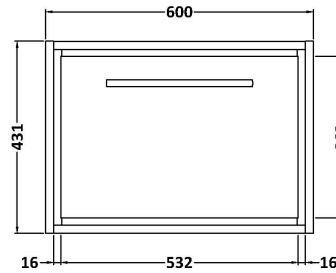

Sales Code: LIL2722C

Description: 600 Wh Single Drawer Unit & Basin 1Th

Packaging Details

Barcode: 5056678486047

Sales Code: NFF2722

Description: 600 Single Drawer Unit (455 Deep)

Product Dimensions

Height (mm):	431
Width (mm):	600
Depth (mm):	455
Nett Weight (kg):	22.5

Packaging Dimensions

Height (mm):	470
Width (mm):	632
Depth (mm):	480
Gross Weight (kg):	23

Packaging Data

Box Colour:	Brown Cardboard Box - Printed
Box Qty:	0
Label Size:	0 x 0
Label Colour:	White Label
Label Qty:	2

Outer Box Dimensions (If Applicable)

Height (mm):	
Width (mm):	
Depth (mm):	
Gross Weight (kg):	
Barcode:	5056678482605

Product Details

Country of Origin:	China
Fitting Instruction:	No
CE & UKCA:	N/A
FSC Certified Materials:	Yes
Colour:	Brown Casella Oak
Construction Method:	Cam & Wood Dowel
Construction Type:	Rigid
Cabinet Finish:	MFC Textured Woodgrain
Fascia Finish:	MFC Textured Woodgrain
Cabinet Thickness (mm):	18
Fascia Thickness (mm):	18
Drawer Included:	Yes
Drawer Type:	80mm High Metal S/C Inc Galler
No of Shelves:	0
Hinge Type:	Not Applicable
Hinge Included:	Not Applicable
Adjustable Legs:	No, Not Required
Fixings Included:	Yes
Handle Style:	Contemporary
Waste Shroud:	Yes
Handle Included:	Yes, Supplied
Handle Type:	D-Shape

Sales Code: BAST9060E

Description: 600X460mm 1T/H Minimalist Basin Top

Product Dimensions

Height (mm):	18
Width (mm):	611
Depth (mm):	465
Nett Weight (kg):	12

Packaging Dimensions

Height (mm):	195
Width (mm):	625
Depth (mm):	480
Gross Weight (kg):	12.5