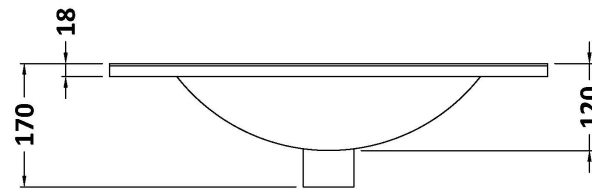

Packaging Dimensions

Height (mm):	470
Width (mm):	632
Depth (mm):	480
Gross Weight (kg):	23

Packaging Data

Box Colour:	Brown Cardboard Box - Printed
Box Qty:	0
Label Size:	0 x 0
Label Colour:	White Label
Label Qty:	2

Outer Box Dimensions (If Applicable)

Height (mm):	
Width (mm):	
Depth (mm):	
Gross Weight (kg):	
Barcode:	5056678482605

Product Details

Country of Origin:	China
Fitting Instruction:	No
CE & UKCA:	N/A
FSC Certified Materials:	Yes
Colour:	Brown Casella Oak
Construction Method:	Cam & Wood Dowel
Construction Type:	Rigid
Cabinet Finish:	MFC Textured Woodgrain
Fascia Finish:	MFC Textured Woodgrain
Cabinet Thickness (mm):	18
Fascia Thickness (mm):	18
Drawer Included:	Yes
Drawer Type:	80mm High Metal S/C Inc Galler
No of Shelves:	0
Hinge Type:	Not Applicable
Hinge Included:	Not Applicable
Adjustable Legs:	No, Not Required
Fixings Included:	Yes
Handle Style:	Contemporary
Waste Shroud:	Yes
Handle Included:	Yes, Supplied
Handle Type:	D-Shape

Sales Code: BAST9060E

Description: 600X460mm 1T/H Minimalist Basin Top

Product Dimensions

Height (mm):	18
Width (mm):	611
Depth (mm):	465
Nett Weight (kg):	12

Packaging Dimensions

Height (mm):	195
Width (mm):	625
Depth (mm):	480
Gross Weight (kg):	12.5

Packaging Data

Box Colour:	Brown Cardboard Box
Box Qty:	1
Label Size:	100 x 50
Label Colour:	White Label
Label Qty:	2

Outer Box Dimensions (If Applicable)

Height (mm):	
Width (mm):	
Depth (mm):	
Gross Weight (kg):	
Barcode:	5055146184935