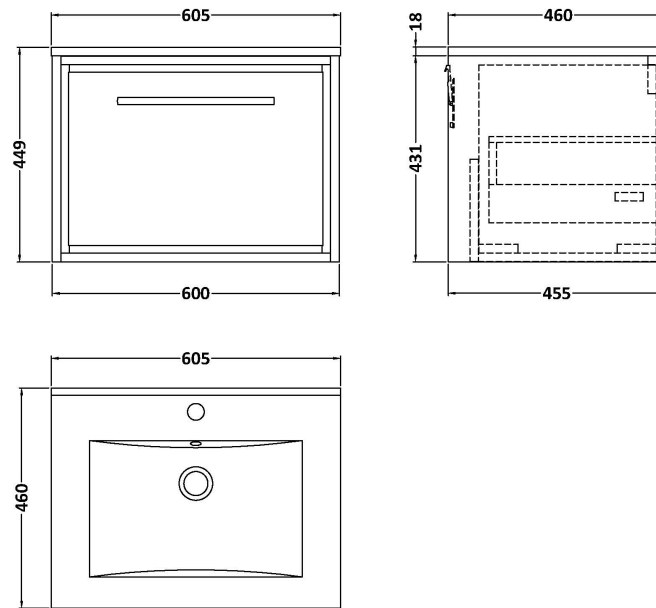

Sales Code: LIL2722C

Description: 600 Wh Single Drawer Unit & Basin 1Th

Packaging Details

Barcode: 5056678486047

Sales Code: NFF2722

Description: 600 Single Drawer Unit (455 Deep)

Product Dimensions

Height (mm):	431
Width (mm):	600
Depth (mm):	455
Nett Weight (kg):	22.5

Packaging Dimensions

Height (mm):	470
Width (mm):	632
Depth (mm):	480
Gross Weight (kg):	23

Packaging Data

Box Colour:	Brown Cardboard Box - Printed
Box Qty:	0
Label Size:	0 x 0
Label Colour:	White Label
Label Qty:	2

Outer Box Dimensions (If Applicable)

Height (mm):	
Width (mm):	
Depth (mm):	
Gross Weight (kg):	
Barcode:	5056678482605

Product Details

Country of Origin:	China
Fitting Instruction:	No
CE & UKCA:	N/A
FSC Certified Materials:	Yes
Colour:	Brown Casella Oak
Construction Method:	Cam & Wood Dowel
Construction Type:	Rigid
Cabinet Finish:	MFC Textured Woodgrain
Fascia Finish:	MFC Textured Woodgrain
Cabinet Thickness (mm):	18
Fascia Thickness (mm):	18
Drawer Included:	Yes
Drawer Type:	80mm High Metal S/C Inc Galler
No of Shelves:	0
Hinge Type:	Not Applicable
Hinge Included:	Not Applicable
Adjustable Legs:	No, Not Required
Fixings Included:	Yes
Handle Style:	Contemporary
Waste Shroud:	Yes
Handle Included:	Yes, Supplied
Handle Type:	D-Shape

Sales Code: BAST9060E

Description: 600X460mm 1T/H Minimalist Basin Top

Product Dimensions

Height (mm):	18
Width (mm):	611
Depth (mm):	465
Nett Weight (kg):	12

Packaging Dimensions

Height (mm):	195
Width (mm):	625
Depth (mm):	480
Gross Weight (kg):	12.5