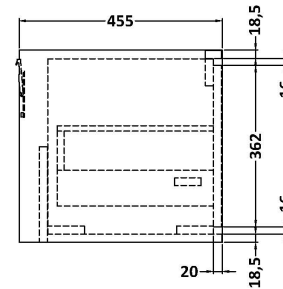

Sales Code: LIL2722C

Description: 600 Wh Single Drawer Unit & Basin 1Th

Packaging Details

Barcode: 5056678486047

Sales Code: NFF2722

Description: 600 Single Drawer Unit (455 Deep)

Product Dimensions

Height (mm):	431
Width (mm):	600
Depth (mm):	455
Nett Weight (kg):	22.5

Packaging Dimensions

Height (mm):	470
Width (mm):	632
Depth (mm):	480
Gross Weight (kg):	23

Packaging Data

Box Colour:	Brown Cardboard Box - Printed
Box Qty:	0
Label Size:	0 x 0
Label Colour:	White Label
Label Qty:	2

Sales Code: BAST9060E

Description: 600X460mm 1T/H Minimalist Basin Top

Product Dimensions

Height (mm):	18
Width (mm):	611
Depth (mm):	465
Nett Weight (kg):	12

Packaging Dimensions

Height (mm):	195
Width (mm):	625
Depth (mm):	480
Gross Weight (kg):	12.5

Packaging Data

Box Colour:	Brown Cardboard Box
Box Qty:	1
Label Size:	100 x 50
Label Colour:	White Label
Label Qty:	2

Outer Box Dimensions (If Applicable)

Height (mm):	
Width (mm):	
Depth (mm):	
Gross Weight (kg):	
Barcode:	5055146184935