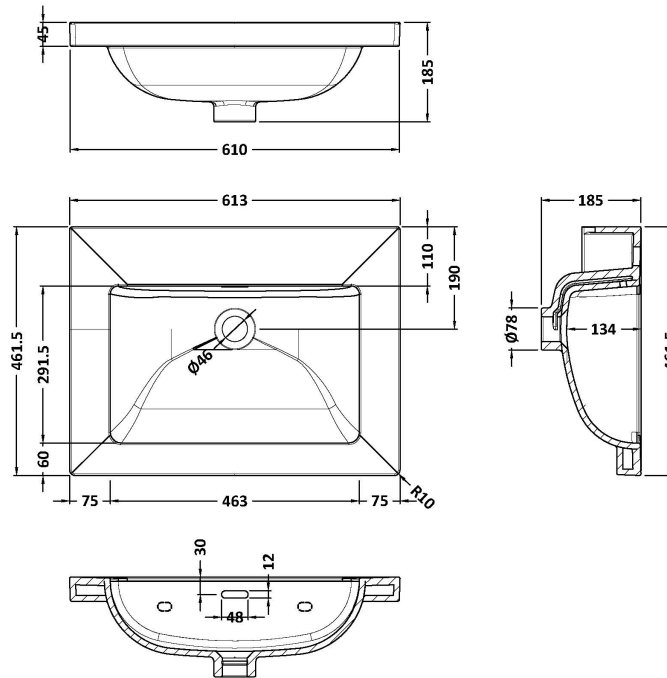

Packaging Dimensions

Height (mm):	470
Width (mm):	632
Depth (mm):	480
Gross Weight (kg):	23

Packaging Data

Box Colour:	Brown Cardboard Box - Printed
Box Qty:	0
Label Size:	0 x 0
Label Colour:	White Label
Label Qty:	2

Outer Box Dimensions (If Applicable)

Height (mm):	
Width (mm):	
Depth (mm):	
Gross Weight (kg):	
Barcode:	5056678482605

Product Details

Country of Origin:	China
Fitting Instruction:	No
CE & UKCA:	N/A
FSC Certified Materials:	Yes
Colour:	Brown Casella Oak
Construction Method:	Cam & Wood Dowel
Construction Type:	Rigid
Cabinet Finish:	MFC Textured Woodgrain
Fascia Finish:	MFC Textured Woodgrain
Cabinet Thickness (mm):	18
Fascia Thickness (mm):	18
Drawer Included:	Yes
Drawer Type:	80mm High Metal S/C Inc Galler
No of Shelves:	0
Hinge Type:	Not Applicable
Hinge Included:	Not Applicable
Adjustable Legs:	No, Not Required
Fixings Included:	Yes
Handle Style:	Contemporary
Waste Shroud:	Yes
Handle Included:	Yes, Supplied
Handle Type:	D-Shape

Sales Code: CBM613

Description: 600 X 460 Contemporary Basin 0Th

Product Dimensions

Height (mm):	45
Width (mm):	613
Depth (mm):	461
Nett Weight (kg):	17

Packaging Dimensions

Height (mm):	490
Width (mm):	650
Depth (mm):	220
Gross Weight (kg):	17.3

Packaging Data

Box Colour:	Brown Cardboard Box - Printed
Box Qty:	1
Label Size:	100 x 50
Label Colour:	White Label
Label Qty:	2

Outer Box Dimensions (If Applicable)

Height (mm):	
Width (mm):	
Depth (mm):	
Gross Weight (kg):	
Barcode:	5056678485224