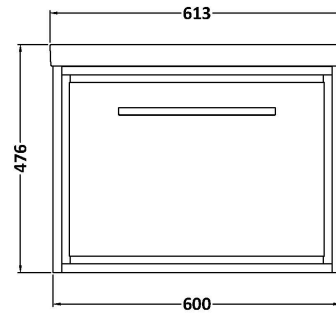

Sales Code: LIL2722K

Description: 600 Wh Single Drawer Unit & Basin 0Th

Packaging Details

Barcode: 5056678487150

Sales Code: NFF2722

Description: 600 Single Drawer Unit (455 Deep)

Product Dimensions

Height (mm):	431
Width (mm):	600
Depth (mm):	455
Nett Weight (kg):	22.5

Packaging Dimensions

Height (mm):	470
Width (mm):	632
Depth (mm):	480
Gross Weight (kg):	23

Packaging Data

Box Colour:	Brown Cardboard Box - Printed
Box Qty:	0
Label Size:	0 x 0
Label Colour:	White Label
Label Qty:	2

Outer Box Dimensions (If Applicable)

Height (mm):	
Width (mm):	
Depth (mm):	
Gross Weight (kg):	
Barcode:	5056678482605

Product Details

Country of Origin:	China
Fitting Instruction:	No
CE & UKCA:	N/A
FSC Certified Materials:	Yes
Colour:	Brown Casella Oak
Construction Method:	Cam & Wood Dowel
Construction Type:	Rigid
Cabinet Finish:	MFC Textured Woodgrain
Fascia Finish:	MFC Textured Woodgrain
Cabinet Thickness (mm):	18
Fascia Thickness (mm):	18
Drawer Included:	Yes
Drawer Type:	80mm High Metal S/C Inc Galler
No of Shelves:	0
Hinge Type:	Not Applicable
Hinge Included:	Not Applicable
Adjustable Legs:	No, Not Required
Fixings Included:	Yes
Handle Style:	Contemporary
Waste Shroud:	Yes
Handle Included:	Yes, Supplied
Handle Type:	D-Shape

Sales Code: CBM613

Description: 600 X 460 Contemporary Basin 0Th

Product Dimensions

Height (mm):	45
Width (mm):	613
Depth (mm):	461
Nett Weight (kg):	17

Packaging Dimensions

Height (mm):	490
Width (mm):	650
Depth (mm):	220
Gross Weight (kg):	17.3