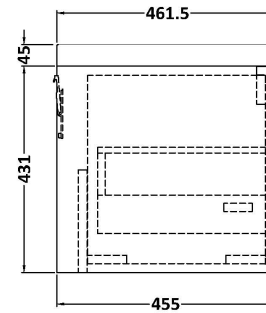

Sales Code: LIL2722K

Description: 600 Wh Single Drawer Unit & Basin 0Th

Packaging Details

Barcode: 5056678487150

Sales Code: NFF2722

Description: 600 Single Drawer Unit (455 Deep)

Product Dimensions

Height (mm):	431
Width (mm):	600
Depth (mm):	455
Nett Weight (kg):	22.5

Packaging Dimensions

Height (mm):	470
Width (mm):	632
Depth (mm):	480
Gross Weight (kg):	23

Packaging Data

Box Colour:	Brown Cardboard Box - Printed
Box Qty:	0
Label Size:	0 x 0
Label Colour:	White Label
Label Qty:	2

Sales Code: CBM613

Description: 600 X 460 Contemporary Basin 0Th

Product Dimensions

Height (mm):	45
Width (mm):	613
Depth (mm):	461
Nett Weight (kg):	17

Packaging Dimensions

Height (mm):	490
Width (mm):	650
Depth (mm):	220
Gross Weight (kg):	17.3

Packaging Data

Box Colour:	Brown Cardboard Box - Printed
Box Qty:	1
Label Size:	100 x 50
Label Colour:	White Label
Label Qty:	2

Outer Box Dimensions (If Applicable)

Height (mm):	
Width (mm):	
Depth (mm):	
Gross Weight (kg):	
Barcode:	5056678485224