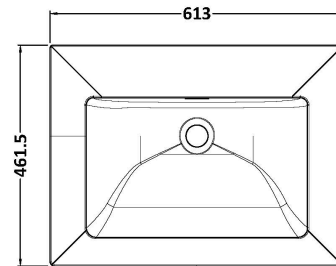

Sales Code: LIL2722K

Description: 600 Wh Single Drawer Unit & Basin 0Th

Packaging Details

Barcode: 5056678487150

Sales Code: NFF2722

Description: 600 Single Drawer Unit (455 Deep)

Product Dimensions

Height (mm):	431
Width (mm):	600
Depth (mm):	455
Nett Weight (kg):	22.5

Packaging Dimensions

Height (mm):	470
Width (mm):	632
Depth (mm):	480
Gross Weight (kg):	23

Packaging Data

Box Colour:	Brown Cardboard Box - Printed
Box Qty:	0
Label Size:	0 x 0
Label Colour:	White Label
Label Qty:	2

Outer Box Dimensions (If Applicable)

Height (mm):	
Width (mm):	
Depth (mm):	
Gross Weight (kg):	
Barcode:	5056678482605

Product Details

Country of Origin:	China
Fitting Instruction:	No
CE & UKCA:	N/A
FSC Certified Materials:	Yes
Colour:	Brown Casella Oak
Construction Method:	Cam & Wood Dowel
Construction Type:	Rigid
Cabinet Finish:	MFC Textured Woodgrain
Fascia Finish:	MFC Textured Woodgrain
Cabinet Thickness (mm):	18
Fascia Thickness (mm):	18
Drawer Included:	Yes
Drawer Type:	80mm High Metal S/C Inc Galler
No of Shelves:	0
Hinge Type:	Not Applicable
Hinge Included:	Not Applicable
Adjustable Legs:	No, Not Required
Fixings Included:	Yes
Handle Style:	Contemporary
Waste Shroud:	Yes
Handle Included:	Yes, Supplied
Handle Type:	D-Shape

Sales Code: CBM613

Description: 600 X 460 Contemporary Basin 0Th

Product Dimensions

Height (mm):	45
Width (mm):	613
Depth (mm):	461
Nett Weight (kg):	17

Packaging Dimensions

Height (mm):	490
Width (mm):	650
Depth (mm):	220
Gross Weight (kg):	17.3