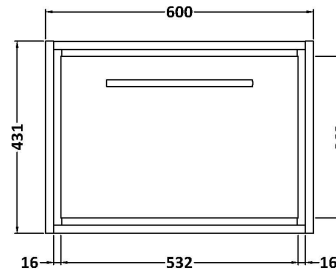

Sales Code: LIL2722K

Description: 600 Wh Single Drawer Unit & Basin 0Th

Packaging Details

Barcode: 5056678487150

Sales Code: NFF2722

Description: 600 Single Drawer Unit (455 Deep)

Product Dimensions

Height (mm):	431
Width (mm):	600
Depth (mm):	455
Nett Weight (kg):	22.5

Packaging Dimensions

Height (mm):	470
Width (mm):	632
Depth (mm):	480
Gross Weight (kg):	23

Packaging Data

Box Colour:	Brown Cardboard Box - Printed
Box Qty:	0
Label Size:	0 x 0
Label Colour:	White Label
Label Qty:	2

Outer Box Dimensions (If Applicable)

Height (mm):	
Width (mm):	
Depth (mm):	
Gross Weight (kg):	
Barcode:	5056678482605

Product Details

Country of Origin:	China
Fitting Instruction:	No
CE & UKCA:	N/A
FSC Certified Materials:	Yes
Colour:	Brown Casella Oak
Construction Method:	Cam & Wood Dowel
Construction Type:	Rigid
Cabinet Finish:	MFC Textured Woodgrain
Fascia Finish:	MFC Textured Woodgrain
Cabinet Thickness (mm):	18
Fascia Thickness (mm):	18
Drawer Included:	Yes
Drawer Type:	80mm High Metal S/C Inc Galler
No of Shelves:	0
Hinge Type:	Not Applicable
Hinge Included:	Not Applicable
Adjustable Legs:	No, Not Required
Fixings Included:	Yes
Handle Style:	Contemporary
Waste Shroud:	Yes
Handle Included:	Yes, Supplied
Handle Type:	D-Shape

Sales Code: CBM613

Description: 600 X 460 Contemporary Basin 0Th

Product Dimensions

Height (mm):	45
Width (mm):	613
Depth (mm):	461
Nett Weight (kg):	17

Packaging Dimensions

Height (mm):	490
Width (mm):	650
Depth (mm):	220
Gross Weight (kg):	17.3