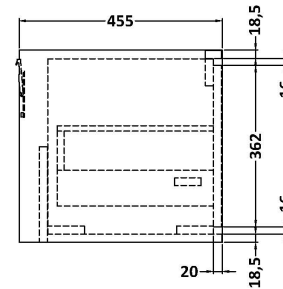

Sales Code: LIL2722K

Description: 600 Wh Single Drawer Unit & Basin 0Th

Packaging Details

Barcode: 5056678487150

Sales Code: NFF2722

Description: 600 Single Drawer Unit (455 Deep)

Product Dimensions

Height (mm):	431
Width (mm):	600
Depth (mm):	455
Nett Weight (kg):	22.5

Packaging Dimensions

Height (mm):	470
Width (mm):	632
Depth (mm):	480
Gross Weight (kg):	23

Packaging Data

Box Colour:	Brown Cardboard Box - Printed
Box Qty:	0
Label Size:	0 x 0
Label Colour:	White Label
Label Qty:	2

Sales Code: CBM613

Description: 600 X 460 Contemporary Basin 0Th

Product Dimensions

Height (mm):	45
Width (mm):	613
Depth (mm):	461
Nett Weight (kg):	17

Packaging Dimensions

Height (mm):	490
Width (mm):	650
Depth (mm):	220
Gross Weight (kg):	17.3

Packaging Data

Box Colour:	Brown Cardboard Box - Printed
Box Qty:	1
Label Size:	100 x 50
Label Colour:	White Label
Label Qty:	2

Outer Box Dimensions (If Applicable)

Height (mm):	
Width (mm):	
Depth (mm):	
Gross Weight (kg):	
Barcode:	5056678485224