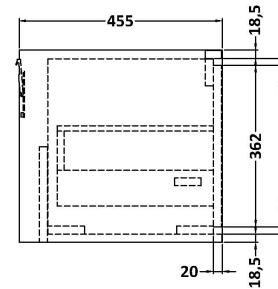

### Packaging Details

Barcode: 5056678487334

**Sales Code:** NFF2722

**Description:** 600 Single Drawer Unit (455 Deep)

**Product Dimensions**

Height (mm):	431
Width (mm):	600
Depth (mm):	455
Nett Weight (kg):	22.5

**Packaging Dimensions**

Height (mm):	470
Width (mm):	632
Depth (mm):	480
Gross Weight (kg):	23

**Packaging Data**

Box Colour:	Brown Cardboard Box - Printed
Box Qty:	0
Label Size:	0 x 0
Label Colour:	White Label
Label Qty:	2

**Outer Box Dimensions (If Applicable)**

Height (mm):	
Width (mm):	
Depth (mm):	
Gross Weight (kg):	
Barcode:	5056678482605

**Product Details**

Country of Origin:	China
Fitting Instruction:	No
CE & UKCA:	N/A
FSC Certified Materials:	Yes
Colour:	Brown Casella Oak
Construction Method:	Cam & Wood Dowel
Construction Type:	Rigid
Cabinet Finish:	MFC Textured Woodgrain
Fascia Finish:	MFC Textured Woodgrain
Cabinet Thickness (mm):	18
Fascia Thickness (mm):	18
Drawer Included:	Yes
Drawer Type:	80mm High Metal S/C Inc Galler
No of Shelves:	0
Hinge Type:	Not Applicable
Hinge Included:	Not Applicable
Adjustable Legs:	No, Not Required
Fixings Included:	Yes
Handle Style:	Contemporary
Waste Shroud:	Yes
Handle Included:	Yes, Supplied
Handle Type:	D-Shape

Sales Code: CBM633

Description: 600 X 460 Contemporary Basin 3Th

**Product Dimensions**

Height (mm):	45
Width (mm):	613
Depth (mm):	461
Nett Weight (kg):	17

**Packaging Dimensions**

Height (mm):	490
Width (mm):	650
Depth (mm):	220
Gross Weight (kg):	17.3