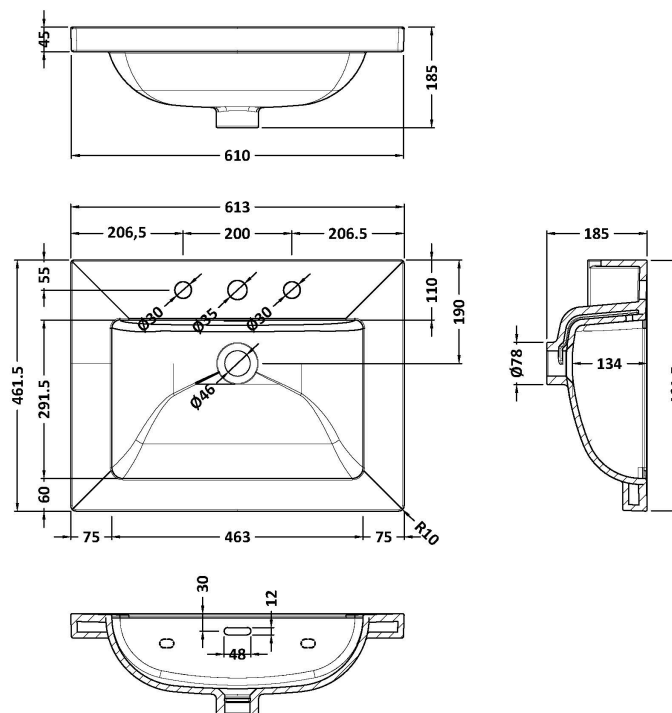

**Packaging Dimensions**

Height (mm):	470
Width (mm):	632
Depth (mm):	480
Gross Weight (kg):	23

**Packaging Data**

Box Colour:	Brown Cardboard Box - Printed
Box Qty:	0
Label Size:	0 x 0
Label Colour:	White Label
Label Qty:	2

**Outer Box Dimensions (If Applicable)**

Height (mm):	
Width (mm):	
Depth (mm):	
Gross Weight (kg):	
Barcode:	5056678482605

**Product Details**

Country of Origin:	China
Fitting Instruction:	No
CE & UKCA:	N/A
FSC Certified Materials:	Yes
Colour:	Brown Casella Oak
Construction Method:	Cam & Wood Dowel
Construction Type:	Rigid
Cabinet Finish:	MFC Textured Woodgrain
Fascia Finish:	MFC Textured Woodgrain
Cabinet Thickness (mm):	18
Fascia Thickness (mm):	18
Drawer Included:	Yes
Drawer Type:	80mm High Metal S/C Inc Galler
No of Shelves:	0
Hinge Type:	Not Applicable
Hinge Included:	Not Applicable
Adjustable Legs:	No, Not Required
Fixings Included:	Yes
Handle Style:	Contemporary
Waste Shroud:	Yes
Handle Included:	Yes, Supplied
Handle Type:	D-Shape

Sales Code: CBM633

Description: 600 X 460 Contemporary Basin 3Th

**Product Dimensions**

Height (mm):	45
Width (mm):	613
Depth (mm):	461
Nett Weight (kg):	17

**Packaging Dimensions**

Height (mm):	490
Width (mm):	650
Depth (mm):	220
Gross Weight (kg):	17.3

**Basins:** Tap Hole: Three Tapholes Chain Stay Hole: No  
 Template: Not Required Waste Type Req: Slotted  
 Overflow Inc: Yes Overflow Cover: Yes  
 Inner Bowl Depth (mm): 135 mm