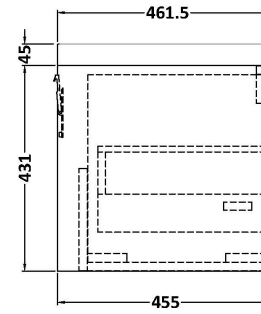

### Packaging Details

Barcode: 5056678487334

**Sales Code:** NFF2722

**Description:** 600 Single Drawer Unit (455 Deep)

**Product Dimensions**

Height (mm):	431
Width (mm):	600
Depth (mm):	455
Nett Weight (kg):	22.5

**Packaging Dimensions**

Height (mm):	470
Width (mm):	632
Depth (mm):	480
Gross Weight (kg):	23

**Packaging Data**

Box Colour:	Brown Cardboard Box - Printed
Box Qty:	0
Label Size:	0 x 0
Label Colour:	White Label
Label Qty:	2

Sales Code: CBM633

Description: 600 X 460 Contemporary Basin 3Th

**Product Dimensions**

Height (mm):	45
Width (mm):	613
Depth (mm):	461
Nett Weight (kg):	17

**Packaging Dimensions**

Height (mm):	490
Width (mm):	650
Depth (mm):	220
Gross Weight (kg):	17.3

**Packaging Data**

Box Colour:	Brown Cardboard Box - Printed
Box Qty:	1
Label Size:	100 x 50
Label Colour:	White Label
Label Qty:	2

**Outer Box Dimensions (If Applicable)**

Height (mm):	
Width (mm):	
Depth (mm):	
Gross Weight (kg):	
Barcode:	5056678485248