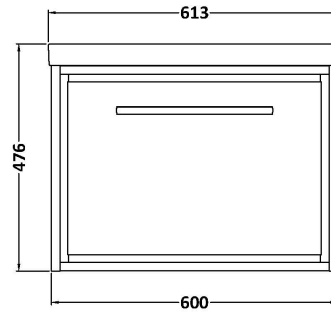

### Packaging Details

Barcode: 5056678487334

**Sales Code:** NFF2722

**Description:** 600 Single Drawer Unit (455 Deep)

**Product Dimensions**

Height (mm):	431
Width (mm):	600
Depth (mm):	455
Nett Weight (kg):	22.5

**Packaging Dimensions**

Height (mm):	470
Width (mm):	632
Depth (mm):	480
Gross Weight (kg):	23

**Packaging Data**

Box Colour:	Brown Cardboard Box - Printed
Box Qty:	0
Label Size:	0 x 0
Label Colour:	White Label
Label Qty:	2

**Outer Box Dimensions (If Applicable)**

Height (mm):	
Width (mm):	
Depth (mm):	
Gross Weight (kg):	
Barcode:	5056678482605

**Product Details**

Country of Origin:	China
Fitting Instruction:	No
CE & UKCA:	N/A
FSC Certified Materials:	Yes
Colour:	Brown Casella Oak
Construction Method:	Cam & Wood Dowel
Construction Type:	Rigid
Cabinet Finish:	MFC Textured Woodgrain
Fascia Finish:	MFC Textured Woodgrain
Cabinet Thickness (mm):	18
Fascia Thickness (mm):	18
Drawer Included:	Yes
Drawer Type:	80mm High Metal S/C Inc Galler
No of Shelves:	0
Hinge Type:	Not Applicable
Hinge Included:	Not Applicable
Adjustable Legs:	No, Not Required
Fixings Included:	Yes
Handle Style:	Contemporary
Waste Shroud:	Yes
Handle Included:	Yes, Supplied
Handle Type:	D-Shape

Sales Code: CBM633

Description: 600 X 460 Contemporary Basin 3Th

**Product Dimensions**

Height (mm):	45
Width (mm):	613
Depth (mm):	461
Nett Weight (kg):	17

**Packaging Dimensions**

Height (mm):	490
Width (mm):	650
Depth (mm):	220
Gross Weight (kg):	17.3