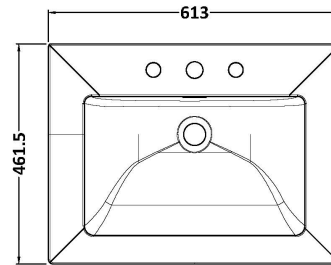

### Packaging Details

Barcode: 5056678487334

**Sales Code:** NFF2722

**Description:** 600 Single Drawer Unit (455 Deep)

**Product Dimensions**

Height (mm):	431
Width (mm):	600
Depth (mm):	455
Nett Weight (kg):	22.5

**Packaging Dimensions**

Height (mm):	470
Width (mm):	632
Depth (mm):	480
Gross Weight (kg):	23

**Packaging Data**

Box Colour:	Brown Cardboard Box - Printed
Box Qty:	0
Label Size:	0 x 0
Label Colour:	White Label
Label Qty:	2

**Outer Box Dimensions (If Applicable)**

Height (mm):	
Width (mm):	
Depth (mm):	
Gross Weight (kg):	
Barcode:	5056678482605

**Product Details**

Country of Origin:	China
Fitting Instruction:	No
CE & UKCA:	N/A
FSC Certified Materials:	Yes
Colour:	Brown Casella Oak
Construction Method:	Cam & Wood Dowel
Construction Type:	Rigid
Cabinet Finish:	MFC Textured Woodgrain
Fascia Finish:	MFC Textured Woodgrain
Cabinet Thickness (mm):	18
Fascia Thickness (mm):	18
Drawer Included:	Yes
Drawer Type:	80mm High Metal S/C Inc Galler
No of Shelves:	0
Hinge Type:	Not Applicable
Hinge Included:	Not Applicable
Adjustable Legs:	No, Not Required
Fixings Included:	Yes
Handle Style:	Contemporary
Waste Shroud:	Yes
Handle Included:	Yes, Supplied
Handle Type:	D-Shape

Sales Code: CBM633

Description: 600 X 460 Contemporary Basin 3Th

**Product Dimensions**

Height (mm):	45
Width (mm):	613
Depth (mm):	461
Nett Weight (kg):	17

**Packaging Dimensions**

Height (mm):	490
Width (mm):	650
Depth (mm):	220
Gross Weight (kg):	17.3