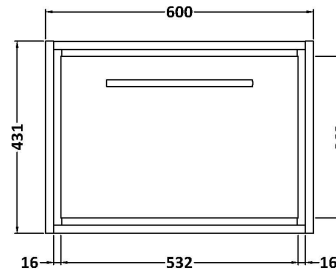

### Packaging Details

Barcode: 5056678487334

**Sales Code:** NFF2722

**Description:** 600 Single Drawer Unit (455 Deep)

**Product Dimensions**

Height (mm):	431
Width (mm):	600
Depth (mm):	455
Nett Weight (kg):	22.5

**Packaging Dimensions**

Height (mm):	470
Width (mm):	632
Depth (mm):	480
Gross Weight (kg):	23

**Packaging Data**

Box Colour:	Brown Cardboard Box - Printed
Box Qty:	0
Label Size:	0 x 0
Label Colour:	White Label
Label Qty:	2

**Outer Box Dimensions (If Applicable)**

Height (mm):	
Width (mm):	
Depth (mm):	
Gross Weight (kg):	
Barcode:	5056678482605

**Product Details**

Country of Origin:	China
Fitting Instruction:	No
CE & UKCA:	N/A
FSC Certified Materials:	Yes
Colour:	Brown Casella Oak
Construction Method:	Cam & Wood Dowel
Construction Type:	Rigid
Cabinet Finish:	MFC Textured Woodgrain
Fascia Finish:	MFC Textured Woodgrain
Cabinet Thickness (mm):	18
Fascia Thickness (mm):	18
Drawer Included:	Yes
Drawer Type:	80mm High Metal S/C Inc Galler
No of Shelves:	0
Hinge Type:	Not Applicable
Hinge Included:	Not Applicable
Adjustable Legs:	No, Not Required
Fixings Included:	Yes
Handle Style:	Contemporary
Waste Shroud:	Yes
Handle Included:	Yes, Supplied
Handle Type:	D-Shape

Sales Code: CBM633

Description: 600 X 460 Contemporary Basin 3Th

**Product Dimensions**

Height (mm):	45
Width (mm):	613
Depth (mm):	461
Nett Weight (kg):	17

**Packaging Dimensions**

Height (mm):	490
Width (mm):	650
Depth (mm):	220
Gross Weight (kg):	17.3