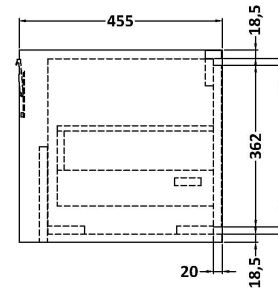

Sales Code: LIL2722WS1

Description: 600 Wh Single Drawer Unit & Marble Workt

Packaging Details

Barcode: 5056678488515

Sales Code: NFF2722

Description: 600 Single Drawer Unit (455 Deep)

Product Dimensions

Height (mm):	431
Width (mm):	600
Depth (mm):	455
Nett Weight (kg):	22.5

Packaging Dimensions

Height (mm):	470
Width (mm):	632
Depth (mm):	480
Gross Weight (kg):	23

Packaging Data

Box Colour:	Brown Cardboard Box - Printed
Box Qty:	0
Label Size:	0 x 0
Label Colour:	White Label
Label Qty:	2

Sales Code: LSM222

Description: 600 Single Bowl Marble Top 1Th

Product Dimensions

Height (mm):	62
Width (mm):	620
Depth (mm):	470
Nett Weight (kg):	13.5

Packaging Dimensions

Height (mm):	310
Width (mm):	700
Depth (mm):	550
Gross Weight (kg):	14

Packaging Data

Box Colour:	White Cardboard Box
Box Qty:	1
Label Size:	100 x 50
Label Colour:	White Label
Label Qty:	2

Outer Box Dimensions (If Applicable)

Height (mm):	
Width (mm):	
Depth (mm):	
Gross Weight (kg):	
Barcode:	5056462655864