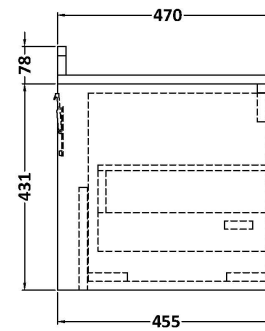

Sales Code: LIL2722WS1

Description: 600 Wh Single Drawer Unit & Marble Workt

Packaging Details

Barcode: 5056678488515

Sales Code: NFF2722

Description: 600 Single Drawer Unit (455 Deep)

Product Dimensions

Height (mm):	431
Width (mm):	600
Depth (mm):	455
Nett Weight (kg):	22.5

Packaging Dimensions

Height (mm):	470
Width (mm):	632
Depth (mm):	480
Gross Weight (kg):	23

Packaging Data

Box Colour:	Brown Cardboard Box - Printed
Box Qty:	0
Label Size:	0 x 0
Label Colour:	White Label
Label Qty:	2

Sales Code: LSM222

Description: 600 Single Bowl Marble Top 1Th

Product Dimensions

Height (mm):	62
Width (mm):	620
Depth (mm):	470
Nett Weight (kg):	13.5

Packaging Dimensions

Height (mm):	310
Width (mm):	700
Depth (mm):	550
Gross Weight (kg):	14

Packaging Data

Box Colour:	White Cardboard Box
Box Qty:	1
Label Size:	100 x 50
Label Colour:	White Label
Label Qty:	2

Outer Box Dimensions (If Applicable)

Height (mm):	
Width (mm):	
Depth (mm):	
Gross Weight (kg):	
Barcode:	5056462655864