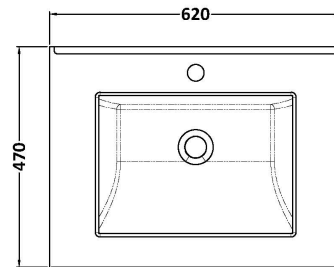

Sales Code: LIL2722WS1

Description: 600 Wh Single Drawer Unit & Marble Workt

Packaging Details

Barcode: 5056678488515

Sales Code: NFF2722

Description: 600 Single Drawer Unit (455 Deep)

Product Dimensions

Height (mm):	431
Width (mm):	600
Depth (mm):	455
Nett Weight (kg):	22.5

Packaging Dimensions

Height (mm):	470
Width (mm):	632
Depth (mm):	480
Gross Weight (kg):	23

Packaging Data

Box Colour:	Brown Cardboard Box - Printed
Box Qty:	0
Label Size:	0 x 0
Label Colour:	White Label
Label Qty:	2

Outer Box Dimensions (If Applicable)

Height (mm):	
Width (mm):	
Depth (mm):	
Gross Weight (kg):	
Barcode:	5056678482605

Product Details

Country of Origin:	China
Fitting Instruction:	No
CE & UKCA:	N/A
FSC Certified Materials:	Yes
Colour:	Brown Casella Oak
Construction Method:	Cam & Wood Dowel
Construction Type:	Rigid
Cabinet Finish:	MFC Textured Woodgrain
Fascia Finish:	MFC Textured Woodgrain
Cabinet Thickness (mm):	18
Fascia Thickness (mm):	18
Drawer Included:	Yes
Drawer Type:	80mm High Metal S/C Inc Galler
No of Shelves:	0
Hinge Type:	Not Applicable
Hinge Included:	Not Applicable
Adjustable Legs:	No, Not Required
Fixings Included:	Yes
Handle Style:	Contemporary
Waste Shroud:	Yes
Handle Included:	Yes, Supplied
Handle Type:	D-Shape

Sales Code: LSM222

Description: 600 Single Bowl Marble Top 1Th

Product Dimensions

Height (mm):	62
Width (mm):	620
Depth (mm):	470
Nett Weight (kg):	13.5

Packaging Dimensions

Height (mm):	310
Width (mm):	700
Depth (mm):	550
Gross Weight (kg):	14