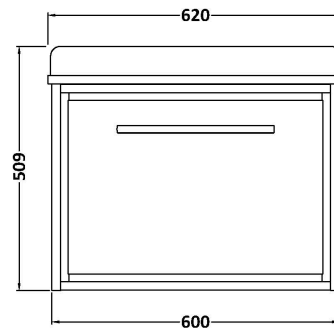

Sales Code: LIL2722WS1

Description: 600 Wh Single Drawer Unit & Marble Workt

Packaging Details

Barcode: 5056678488515

Sales Code: NFF2722

Description: 600 Single Drawer Unit (455 Deep)

Product Dimensions

Height (mm):	431
Width (mm):	600
Depth (mm):	455
Nett Weight (kg):	22.5

Packaging Dimensions

Height (mm):	470
Width (mm):	632
Depth (mm):	480
Gross Weight (kg):	23

Packaging Data

Box Colour:	Brown Cardboard Box - Printed
Box Qty:	0
Label Size:	0 x 0
Label Colour:	White Label
Label Qty:	2

Outer Box Dimensions (If Applicable)

Height (mm):	
Width (mm):	
Depth (mm):	
Gross Weight (kg):	
Barcode:	5056678482605

Product Details

Country of Origin:	China
Fitting Instruction:	No
CE & UKCA:	N/A
FSC Certified Materials:	Yes
Colour:	Brown Casella Oak
Construction Method:	Cam & Wood Dowel
Construction Type:	Rigid
Cabinet Finish:	MFC Textured Woodgrain
Fascia Finish:	MFC Textured Woodgrain
Cabinet Thickness (mm):	18
Fascia Thickness (mm):	18
Drawer Included:	Yes
Drawer Type:	80mm High Metal S/C Inc Galler
No of Shelves:	0
Hinge Type:	Not Applicable
Hinge Included:	Not Applicable
Adjustable Legs:	No, Not Required
Fixings Included:	Yes
Handle Style:	Contemporary
Waste Shroud:	Yes
Handle Included:	Yes, Supplied
Handle Type:	D-Shape

Sales Code: LSM222

Description: 600 Single Bowl Marble Top 1Th

Product Dimensions

Height (mm):	62
Width (mm):	620
Depth (mm):	470
Nett Weight (kg):	13.5

Packaging Dimensions

Height (mm):	310
Width (mm):	700
Depth (mm):	550
Gross Weight (kg):	14