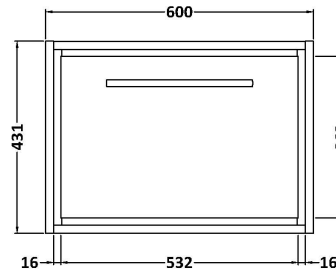

Sales Code: LIL2722WS1

Description: 600 Wh Single Drawer Unit & Marble Workt

Packaging Details

Barcode: 5056678488515

Sales Code: NFF2722

Description: 600 Single Drawer Unit (455 Deep)

Product Dimensions

Height (mm):	431
Width (mm):	600
Depth (mm):	455
Nett Weight (kg):	22.5

Packaging Dimensions

Height (mm):	470
Width (mm):	632
Depth (mm):	480
Gross Weight (kg):	23

Packaging Data

Box Colour:	Brown Cardboard Box - Printed
Box Qty:	0
Label Size:	0 x 0
Label Colour:	White Label
Label Qty:	2

Outer Box Dimensions (If Applicable)

Height (mm):	
Width (mm):	
Depth (mm):	
Gross Weight (kg):	
Barcode:	5056678482605

Product Details

Country of Origin:	China
Fitting Instruction:	No
CE & UKCA:	N/A
FSC Certified Materials:	Yes
Colour:	Brown Casella Oak
Construction Method:	Cam & Wood Dowel
Construction Type:	Rigid
Cabinet Finish:	MFC Textured Woodgrain
Fascia Finish:	MFC Textured Woodgrain
Cabinet Thickness (mm):	18
Fascia Thickness (mm):	18
Drawer Included:	Yes
Drawer Type:	80mm High Metal S/C Inc Galler
No of Shelves:	0
Hinge Type:	Not Applicable
Hinge Included:	Not Applicable
Adjustable Legs:	No, Not Required
Fixings Included:	Yes
Handle Style:	Contemporary
Waste Shroud:	Yes
Handle Included:	Yes, Supplied
Handle Type:	D-Shape

Sales Code: LSM222

Description: 600 Single Bowl Marble Top 1Th

Product Dimensions

Height (mm):	62
Width (mm):	620
Depth (mm):	470
Nett Weight (kg):	13.5

Packaging Dimensions

Height (mm):	310
Width (mm):	700
Depth (mm):	550
Gross Weight (kg):	14