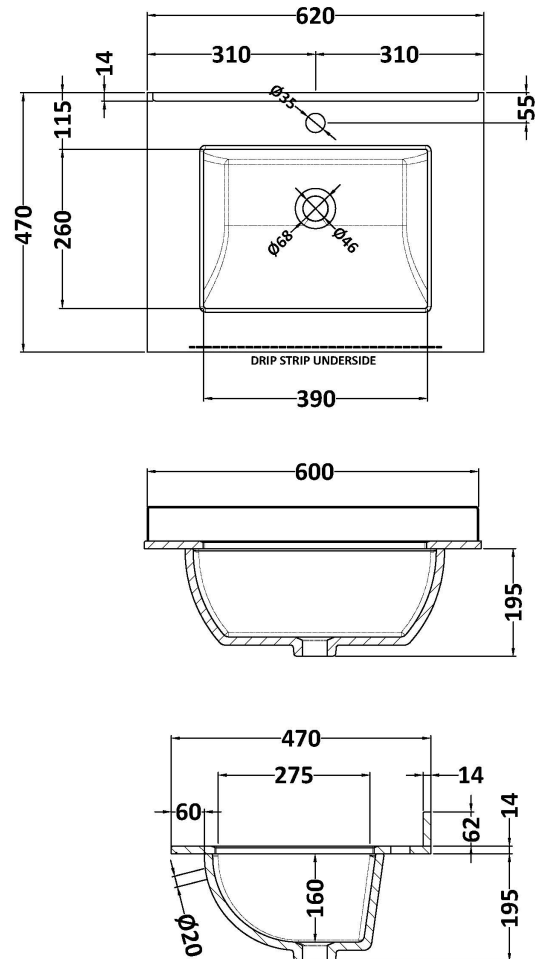

Packaging Dimensions

Height (mm):	470
Width (mm):	632
Depth (mm):	480
Gross Weight (kg):	23

Packaging Data

Box Colour:	Brown Cardboard Box - Printed
Box Qty:	0
Label Size:	0 x 0
Label Colour:	White Label
Label Qty:	2

Outer Box Dimensions (If Applicable)

Height (mm):	
Width (mm):	
Depth (mm):	
Gross Weight (kg):	
Barcode:	5056678482605

Product Details

Country of Origin:	China
Fitting Instruction:	No
CE & UKCA:	N/A
FSC Certified Materials:	Yes
Colour:	Brown Casella Oak
Construction Method:	Cam & Wood Dowel
Construction Type:	Rigid
Cabinet Finish:	MFC Textured Woodgrain
Fascia Finish:	MFC Textured Woodgrain
Cabinet Thickness (mm):	18
Fascia Thickness (mm):	18
Drawer Included:	Yes
Drawer Type:	80mm High Metal S/C Inc Galler
No of Shelves:	0
Hinge Type:	Not Applicable
Hinge Included:	Not Applicable
Adjustable Legs:	No, Not Required
Fixings Included:	Yes
Handle Style:	Contemporary
Waste Shroud:	Yes
Handle Included:	Yes, Supplied
Handle Type:	D-Shape

Sales Code: LSM222

Description: 600 Single Bowl Marble Top 1Th

Product Dimensions

Height (mm):	62
Width (mm):	620
Depth (mm):	470
Nett Weight (kg):	13.5

Packaging Dimensions

Height (mm):	310
Width (mm):	700
Depth (mm):	550
Gross Weight (kg):	14

Packaging Data

Box Colour:	White Cardboard Box
Box Qty:	1
Label Size:	100 x 50
Label Colour:	White Label
Label Qty:	2

Outer Box Dimensions (If Applicable)

Height (mm):	
Width (mm):	
Depth (mm):	
Gross Weight (kg):	
Barcode:	5056462655864