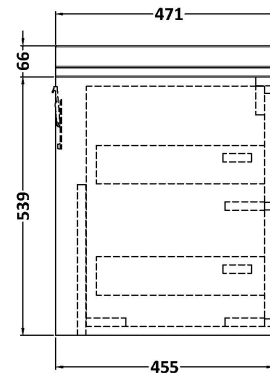

Sales Code: LIL2724B

Description: 600 Wh 2-Drawer Unit & Basin 3Th

Packaging Details

Barcode: 5056678486764

Sales Code: NFF2724

Description: 600 Wh 2 Drawer Unit (455 Deep)

Product Dimensions

Height (mm):	539
Width (mm):	600
Depth (mm):	455
Nett Weight (kg):	29

Packaging Dimensions

Height (mm):	577
Width (mm):	632
Depth (mm):	480
Gross Weight (kg):	29.5

Packaging Data

Box Colour:	Brown Cardboard Box - Printed
Box Qty:	0
Label Size:	0 x 0
Label Colour:	White Label
Label Qty:	2

Outer Box Dimensions (If Applicable)

Height (mm):	
Width (mm):	
Depth (mm):	
Gross Weight (kg):	
Barcode:	5056678485736

Product Details

Country of Origin:	China
Fitting Instruction:	No
CE & UKCA:	N/A
FSC Certified Materials:	Yes
Colour:	Brown Casella Oak
Construction Method:	Cam & Wood Dowel
Construction Type:	Rigid
Cabinet Finish:	MFC Textured Woodgrain
Fascia Finish:	MFC Textured Woodgrain
Cabinet Thickness (mm):	18
Fascia Thickness (mm):	18
Drawer Included:	Yes
Drawer Type:	80mm High Metal S/C Inc Galler
No of Shelves:	0
Hinge Type:	Not Applicable
Hinge Included:	Not Applicable
Adjustable Legs:	No, Not Required
Fixings Included:	Yes
Handle Style:	Contemporary
Waste Shroud:	Yes
Handle Included:	Yes, Supplied
Handle Type:	D-Shape

Sales Code: CBM533

Description: 600 Classique Basin 3Th

Product Dimensions

Height (mm):	66
Width (mm):	630
Depth (mm):	471
Nett Weight (kg):	17

Packaging Dimensions

Height (mm):	490
Width (mm):	650
Depth (mm):	220
Gross Weight (kg):	17