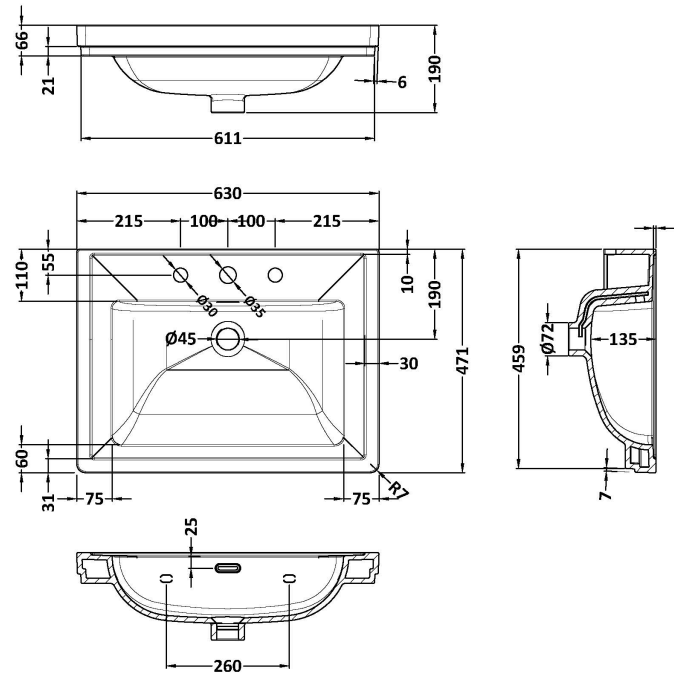

Packaging Dimensions

Height (mm):	577
Width (mm):	632
Depth (mm):	480
Gross Weight (kg):	29.5

Packaging Data

Box Colour:	Brown Cardboard Box - Printed
Box Qty:	0
Label Size:	0 x 0
Label Colour:	White Label
Label Qty:	2

Outer Box Dimensions (If Applicable)

Height (mm):	
Width (mm):	
Depth (mm):	
Gross Weight (kg):	
Barcode:	5056678485736

Product Details

Country of Origin:	China
Fitting Instruction:	No
CE & UKCA:	N/A
FSC Certified Materials:	Yes
Colour:	Brown Casella Oak
Construction Method:	Cam & Wood Dowel
Construction Type:	Rigid
Cabinet Finish:	MFC Textured Woodgrain
Fascia Finish:	MFC Textured Woodgrain
Cabinet Thickness (mm):	18
Fascia Thickness (mm):	18
Drawer Included:	Yes
Drawer Type:	80mm High Metal S/C Inc Galler
No of Shelves:	0
Hinge Type:	Not Applicable
Hinge Included:	Not Applicable
Adjustable Legs:	No, Not Required
Fixings Included:	Yes
Handle Style:	Contemporary
Waste Shroud:	Yes
Handle Included:	Yes, Supplied
Handle Type:	D-Shape

Sales Code: CBM533

Description: 600 Classique Basin 3Th

Product Dimensions

Height (mm):	66
Width (mm):	630
Depth (mm):	471
Nett Weight (kg):	17

Packaging Dimensions

Height (mm):	490
Width (mm):	650
Depth (mm):	220
Gross Weight (kg):	17

Packaging Data

Box Colour:	Brown Cardboard Box - Printed
Box Qty:	1
Label Size:	100 x 50
Label Colour:	White Label
Label Qty:	2

Outer Box Dimensions (If Applicable)

Height (mm):	
Width (mm):	
Depth (mm):	
Gross Weight (kg):	
Barcode:	5056462643663