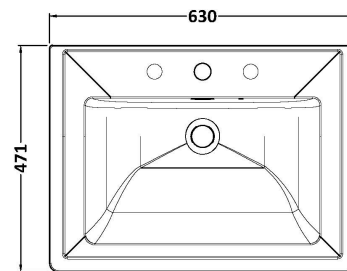

Sales Code: LIL2724B

Description: 600 Wh 2-Drawer Unit & Basin 3Th

Packaging Details

Barcode: 5056678486764

Sales Code: NFF2724

Description: 600 Wh 2 Drawer Unit (455 Deep)

Product Dimensions

Height (mm):	539
Width (mm):	600
Depth (mm):	455
Nett Weight (kg):	29

Packaging Dimensions

Height (mm):	577
Width (mm):	632
Depth (mm):	480
Gross Weight (kg):	29.5

Packaging Data

Box Colour:	Brown Cardboard Box - Printed
Box Qty:	0
Label Size:	0 x 0
Label Colour:	White Label
Label Qty:	2

Outer Box Dimensions (If Applicable)

Height (mm):	
Width (mm):	
Depth (mm):	
Gross Weight (kg):	
Barcode:	5056678485736

Product Details

Country of Origin:	China
Fitting Instruction:	No
CE & UKCA:	N/A
FSC Certified Materials:	Yes
Colour:	Brown Casella Oak
Construction Method:	Cam & Wood Dowel
Construction Type:	Rigid
Cabinet Finish:	MFC Textured Woodgrain
Fascia Finish:	MFC Textured Woodgrain
Cabinet Thickness (mm):	18
Fascia Thickness (mm):	18
Drawer Included:	Yes
Drawer Type:	80mm High Metal S/C Inc Galler
No of Shelves:	0
Hinge Type:	Not Applicable
Hinge Included:	Not Applicable
Adjustable Legs:	No, Not Required
Fixings Included:	Yes
Handle Style:	Contemporary
Waste Shroud:	Yes
Handle Included:	Yes, Supplied
Handle Type:	D-Shape

Sales Code: CBM533

Description: 600 Classique Basin 3Th

Product Dimensions

Height (mm):	66
Width (mm):	630
Depth (mm):	471
Nett Weight (kg):	17

Packaging Dimensions

Height (mm):	490
Width (mm):	650
Depth (mm):	220
Gross Weight (kg):	17