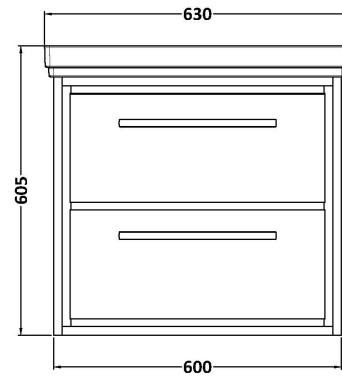

Sales Code: LIL2724B

Description: 600 Wh 2-Drawer Unit & Basin 3Th

Packaging Details

Barcode: 5056678486764

Sales Code: NFF2724

Description: 600 Wh 2 Drawer Unit (455 Deep)

Product Dimensions

Height (mm):	539
Width (mm):	600
Depth (mm):	455
Nett Weight (kg):	29

Packaging Dimensions

Height (mm):	577
Width (mm):	632
Depth (mm):	480
Gross Weight (kg):	29.5

Packaging Data

Box Colour:	Brown Cardboard Box - Printed
Box Qty:	0
Label Size:	0 x 0
Label Colour:	White Label
Label Qty:	2

Outer Box Dimensions (If Applicable)

Height (mm):	
Width (mm):	
Depth (mm):	
Gross Weight (kg):	
Barcode:	5056678485736

Product Details

Country of Origin:	China
Fitting Instruction:	No
CE & UKCA:	N/A
FSC Certified Materials:	Yes
Colour:	Brown Casella Oak
Construction Method:	Cam & Wood Dowel
Construction Type:	Rigid
Cabinet Finish:	MFC Textured Woodgrain
Fascia Finish:	MFC Textured Woodgrain
Cabinet Thickness (mm):	18
Fascia Thickness (mm):	18
Drawer Included:	Yes
Drawer Type:	80mm High Metal S/C Inc Galler
No of Shelves:	0
Hinge Type:	Not Applicable
Hinge Included:	Not Applicable
Adjustable Legs:	No, Not Required
Fixings Included:	Yes
Handle Style:	Contemporary
Waste Shroud:	Yes
Handle Included:	Yes, Supplied
Handle Type:	D-Shape

Sales Code: CBM533

Description: 600 Classique Basin 3Th

Product Dimensions

Height (mm):	66
Width (mm):	630
Depth (mm):	471
Nett Weight (kg):	17

Packaging Dimensions

Height (mm):	490
Width (mm):	650
Depth (mm):	220
Gross Weight (kg):	17