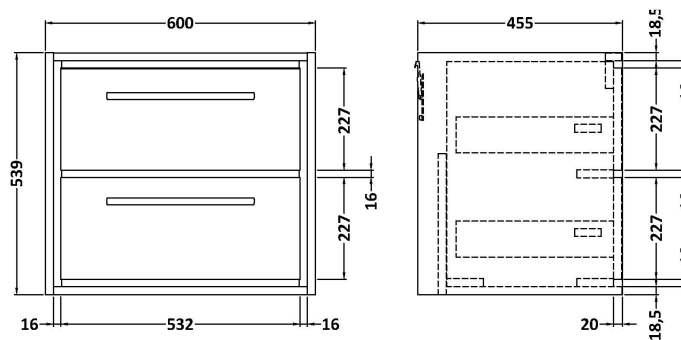

Sales Code: LIL2724B

Description: 600 Wh 2-Drawer Unit & Basin 3Th

Packaging Details

Barcode: 5056678486764

Sales Code: NFF2724

Description: 600 Wh 2 Drawer Unit (455 Deep)

Product Dimensions

Height (mm):	539
Width (mm):	600
Depth (mm):	455
Nett Weight (kg):	29

Packaging Dimensions

Height (mm):	577
Width (mm):	632
Depth (mm):	480
Gross Weight (kg):	29.5

Packaging Data

Box Colour:	Brown Cardboard Box - Printed
Box Qty:	0
Label Size:	0 x 0
Label Colour:	White Label
Label Qty:	2

Outer Box Dimensions (If Applicable)

Height (mm):	
Width (mm):	
Depth (mm):	
Gross Weight (kg):	
Barcode:	5056678485736

Product Details

Country of Origin:	China
Fitting Instruction:	No
CE & UKCA:	N/A
FSC Certified Materials:	Yes
Colour:	Brown Casella Oak
Construction Method:	Cam & Wood Dowel
Construction Type:	Rigid
Cabinet Finish:	MFC Textured Woodgrain
Fascia Finish:	MFC Textured Woodgrain
Cabinet Thickness (mm):	18
Fascia Thickness (mm):	18
Drawer Included:	Yes
Drawer Type:	80mm High Metal S/C Inc Galler
No of Shelves:	0
Hinge Type:	Not Applicable
Hinge Included:	Not Applicable
Adjustable Legs:	No, Not Required
Fixings Included:	Yes
Handle Style:	Contemporary
Waste Shroud:	Yes
Handle Included:	Yes, Supplied
Handle Type:	D-Shape

Sales Code: CBM533

Description: 600 Classique Basin 3Th

Product Dimensions

Height (mm):	66
Width (mm):	630
Depth (mm):	471
Nett Weight (kg):	17

Packaging Dimensions

Height (mm):	490
Width (mm):	650
Depth (mm):	220
Gross Weight (kg):	17