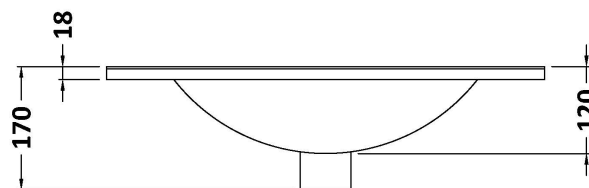

### Product Dimensions

Height (mm):	539
Width (mm):	600
Depth (mm):	455
Nett Weight (kg):	29

### Packaging Dimensions

Height (mm):	577
Width (mm):	632
Depth (mm):	480
Gross Weight (kg):	29.5

### Outer Box Dimensions (If Applicable)

Height (mm):	
Width (mm):	
Depth (mm):	
Gross Weight (kg):	
Barcode:	5056678485736

### Product Dimensions

Height (mm):	18
Width (mm):	611
Depth (mm):	465
Nett Weight (kg):	12