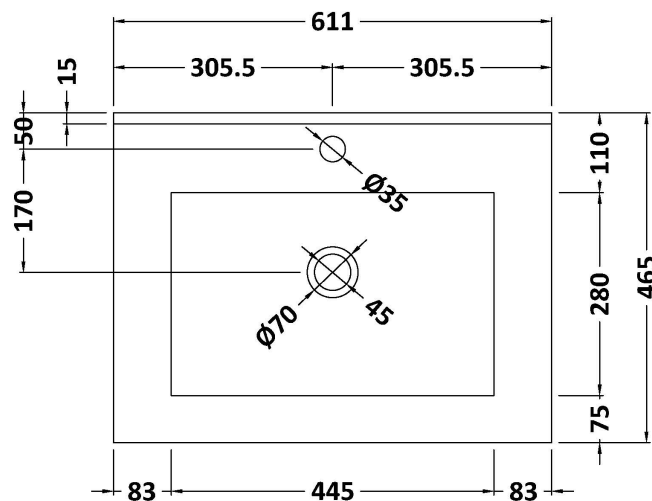

### Product Dimensions

Height (mm):	539
Width (mm):	600
Depth (mm):	455
Nett Weight (kg):	29

### Packaging Dimensions

Height (mm):	577
Width (mm):	632
Depth (mm):	480
Gross Weight (kg):	29.5

### Outer Box Dimensions (If Applicable)

Height (mm):	
Width (mm):	
Depth (mm):	
Gross Weight (kg):	
Barcode:	5056678485736

### Product Dimensions

Height (mm):	18
Width (mm):	611
Depth (mm):	465
Nett Weight (kg):	12