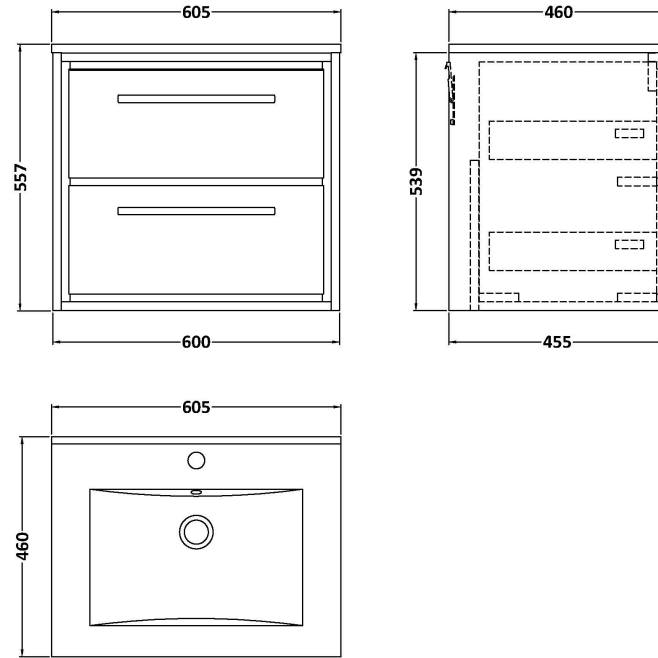

Sales Code: LIL2724C

Description: 600 Wh 2-Drawer Unit & Basin 1Th

Packaging Details

Barcode: 5056678485859