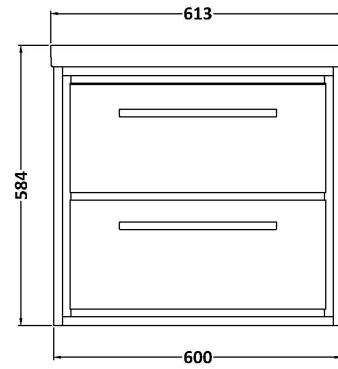

Sales Code: LIL2724K

Description: 600 Wh 2-Drawer Unit & Basin 0Th

Packaging Details

Barcode: 5056678487129

Sales Code: NFF2724

Description: 600 Wh 2 Drawer Unit (455 Deep)

Product Dimensions

Height (mm):	539
Width (mm):	600
Depth (mm):	455
Nett Weight (kg):	29

Packaging Dimensions

Height (mm):	577
Width (mm):	632
Depth (mm):	480
Gross Weight (kg):	29.5

Packaging Data

Box Colour:	Brown Cardboard Box - Printed
Box Qty:	0
Label Size:	0 x 0
Label Colour:	White Label
Label Qty:	2

Outer Box Dimensions (If Applicable)

Height (mm):	
Width (mm):	
Depth (mm):	
Gross Weight (kg):	
Barcode:	5056678485736

Product Details

Country of Origin:	China
Fitting Instruction:	No
CE & UKCA:	N/A
FSC Certified Materials:	Yes
Colour:	Brown Casella Oak
Construction Method:	Cam & Wood Dowel
Construction Type:	Rigid
Cabinet Finish:	MFC Textured Woodgrain
Fascia Finish:	MFC Textured Woodgrain
Cabinet Thickness (mm):	18
Fascia Thickness (mm):	18
Drawer Included:	Yes
Drawer Type:	80mm High Metal S/C Inc Galler
No of Shelves:	0
Hinge Type:	Not Applicable
Hinge Included:	Not Applicable
Adjustable Legs:	No, Not Required
Fixings Included:	Yes
Handle Style:	Contemporary
Waste Shroud:	Yes
Handle Included:	Yes, Supplied
Handle Type:	D-Shape

Sales Code: CBM613

Description: 600 X 460 Contemporary Basin 0Th

Product Dimensions

Height (mm):	45
Width (mm):	613
Depth (mm):	461
Nett Weight (kg):	17

Packaging Dimensions

Height (mm):	490
Width (mm):	650
Depth (mm):	220
Gross Weight (kg):	17.3