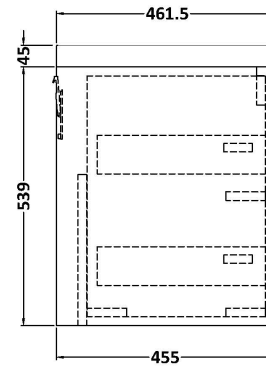

Sales Code: LIL2724K

Description: 600 Wh 2-Drawer Unit & Basin 0Th

Packaging Details

Barcode: 5056678487129

Sales Code: NFF2724

Description: 600 Wh 2 Drawer Unit (455 Deep)

Product Dimensions

Height (mm):	539
Width (mm):	600
Depth (mm):	455
Nett Weight (kg):	29

Packaging Dimensions

Height (mm):	577
Width (mm):	632
Depth (mm):	480
Gross Weight (kg):	29.5

Packaging Data

Box Colour:	Brown Cardboard Box - Printed
Box Qty:	0
Label Size:	0 x 0
Label Colour:	White Label
Label Qty:	2

Sales Code: CBM613

Description: 600 X 460 Contemporary Basin 0Th

Product Dimensions

Height (mm):	45
Width (mm):	613
Depth (mm):	461
Nett Weight (kg):	17

Packaging Dimensions

Height (mm):	490
Width (mm):	650
Depth (mm):	220
Gross Weight (kg):	17.3

Packaging Data

Box Colour:	Brown Cardboard Box - Printed
Box Qty:	1
Label Size:	100 x 50
Label Colour:	White Label
Label Qty:	2

Outer Box Dimensions (If Applicable)

Height (mm):	
Width (mm):	
Depth (mm):	
Gross Weight (kg):	
Barcode:	5056678485224