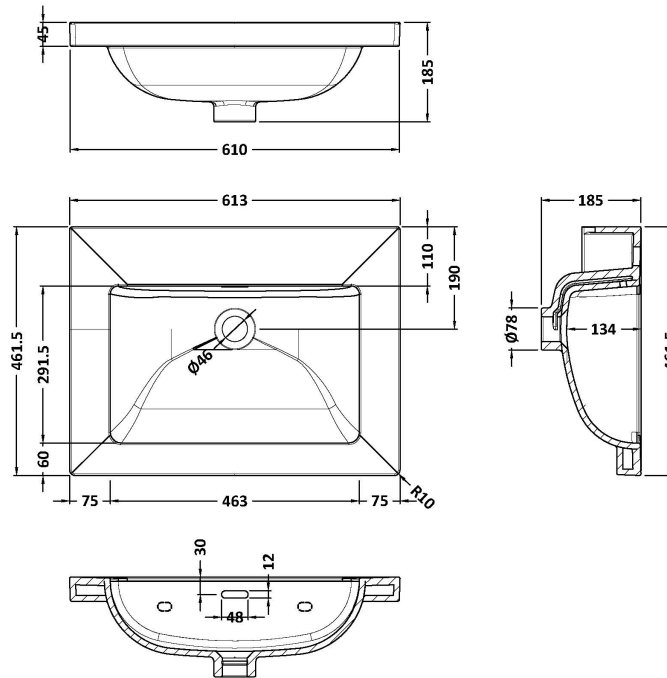

Packaging Dimensions

Height (mm):	577
Width (mm):	632
Depth (mm):	480
Gross Weight (kg):	29.5

Packaging Data

Box Colour:	Brown Cardboard Box - Printed
Box Qty:	0
Label Size:	0 x 0
Label Colour:	White Label
Label Qty:	2

Outer Box Dimensions (If Applicable)

Height (mm):	
Width (mm):	
Depth (mm):	
Gross Weight (kg):	
Barcode:	5056678485736

Product Details

Country of Origin:	China
Fitting Instruction:	No
CE & UKCA:	N/A
FSC Certified Materials:	Yes
Colour:	Brown Casella Oak
Construction Method:	Cam & Wood Dowel
Construction Type:	Rigid
Cabinet Finish:	MFC Textured Woodgrain
Fascia Finish:	MFC Textured Woodgrain
Cabinet Thickness (mm):	18
Fascia Thickness (mm):	18
Drawer Included:	Yes
Drawer Type:	80mm High Metal S/C Inc Galler
No of Shelves:	0
Hinge Type:	Not Applicable
Hinge Included:	Not Applicable
Adjustable Legs:	No, Not Required
Fixings Included:	Yes
Handle Style:	Contemporary
Waste Shroud:	Yes
Handle Included:	Yes, Supplied
Handle Type:	D-Shape

Sales Code: CBM613

Description: 600 X 460 Contemporary Basin 0Th

Product Dimensions

Height (mm):	45
Width (mm):	613
Depth (mm):	461
Nett Weight (kg):	17

Packaging Dimensions

Height (mm):	490
Width (mm):	650
Depth (mm):	220
Gross Weight (kg):	17.3

Packaging Data

Box Colour:	Brown Cardboard Box - Printed
Box Qty:	1
Label Size:	100 x 50
Label Colour:	White Label
Label Qty:	2

Outer Box Dimensions (If Applicable)

Height (mm):	
Width (mm):	
Depth (mm):	
Gross Weight (kg):	
Barcode:	5056678485224