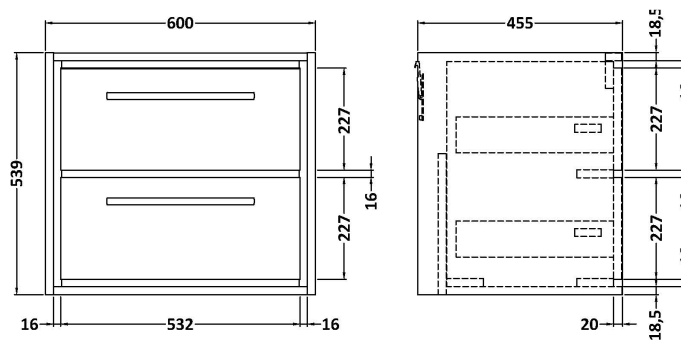

Sales Code: LIL2724K

Description: 600 Wh 2-Drawer Unit & Basin 0Th

Packaging Details

Barcode: 5056678487129

Sales Code: NFF2724

Description: 600 Wh 2 Drawer Unit (455 Deep)

Product Dimensions

Height (mm):	539
Width (mm):	600
Depth (mm):	455
Nett Weight (kg):	29

Packaging Dimensions

Height (mm):	577
Width (mm):	632
Depth (mm):	480
Gross Weight (kg):	29.5

Packaging Data

Box Colour:	Brown Cardboard Box - Printed
Box Qty:	0
Label Size:	0 x 0
Label Colour:	White Label
Label Qty:	2

Outer Box Dimensions (If Applicable)

Height (mm):	
Width (mm):	
Depth (mm):	
Gross Weight (kg):	
Barcode:	5056678485736

Product Details

Country of Origin:	China
Fitting Instruction:	No
CE & UKCA:	N/A
FSC Certified Materials:	Yes
Colour:	Brown Casella Oak
Construction Method:	Cam & Wood Dowel
Construction Type:	Rigid
Cabinet Finish:	MFC Textured Woodgrain
Fascia Finish:	MFC Textured Woodgrain
Cabinet Thickness (mm):	18
Fascia Thickness (mm):	18
Drawer Included:	Yes
Drawer Type:	80mm High Metal S/C Inc Galler
No of Shelves:	0
Hinge Type:	Not Applicable
Hinge Included:	Not Applicable
Adjustable Legs:	No, Not Required
Fixings Included:	Yes
Handle Style:	Contemporary
Waste Shroud:	Yes
Handle Included:	Yes, Supplied
Handle Type:	D-Shape

Sales Code: CBM613

Description: 600 X 460 Contemporary Basin 0Th

Product Dimensions

Height (mm):	45
Width (mm):	613
Depth (mm):	461
Nett Weight (kg):	17

Packaging Dimensions

Height (mm):	490
Width (mm):	650
Depth (mm):	220
Gross Weight (kg):	17.3