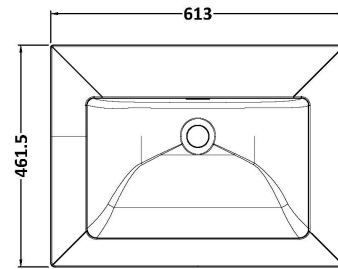

Sales Code: LIL2724K

Description: 600 Wh 2-Drawer Unit & Basin 0Th

Packaging Details

Barcode: 5056678487129

Sales Code: NFF2724

Description: 600 Wh 2 Drawer Unit (455 Deep)

Product Dimensions

Height (mm):	539
Width (mm):	600
Depth (mm):	455
Nett Weight (kg):	29

Packaging Dimensions

Height (mm):	577
Width (mm):	632
Depth (mm):	480
Gross Weight (kg):	29.5

Packaging Data

Box Colour:	Brown Cardboard Box - Printed
Box Qty:	0
Label Size:	0 x 0
Label Colour:	White Label
Label Qty:	2

Outer Box Dimensions (If Applicable)

Height (mm):	
Width (mm):	
Depth (mm):	
Gross Weight (kg):	
Barcode:	5056678485736

Product Details

Country of Origin:	China
Fitting Instruction:	No
CE & UKCA:	N/A
FSC Certified Materials:	Yes
Colour:	Brown Casella Oak
Construction Method:	Cam & Wood Dowel
Construction Type:	Rigid
Cabinet Finish:	MFC Textured Woodgrain
Fascia Finish:	MFC Textured Woodgrain
Cabinet Thickness (mm):	18
Fascia Thickness (mm):	18
Drawer Included:	Yes
Drawer Type:	80mm High Metal S/C Inc Galler
No of Shelves:	0
Hinge Type:	Not Applicable
Hinge Included:	Not Applicable
Adjustable Legs:	No, Not Required
Fixings Included:	Yes
Handle Style:	Contemporary
Waste Shroud:	Yes
Handle Included:	Yes, Supplied
Handle Type:	D-Shape

Sales Code: CBM613

Description: 600 X 460 Contemporary Basin 0Th

Product Dimensions

Height (mm):	45
Width (mm):	613
Depth (mm):	461
Nett Weight (kg):	17

Packaging Dimensions

Height (mm):	490
Width (mm):	650
Depth (mm):	220
Gross Weight (kg):	17.3