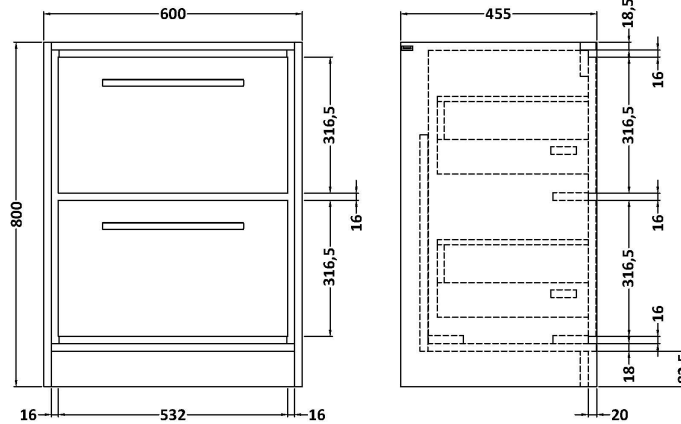

### Product Dimensions

Height (mm):	800
Width (mm):	600
Depth (mm):	455
Nett Weight (kg):	38.5

### Packaging Dimensions

Height (mm):	840
Width (mm):	632
Depth (mm):	480
Gross Weight (kg):	39

### Product Dimensions

Height (mm):	18
Width (mm):	605
Depth (mm):	460
Nett Weight (kg):	3

### Packaging Dimensions

Height (mm):	25
Width (mm):	625
Depth (mm):	510
Gross Weight (kg):	3.5