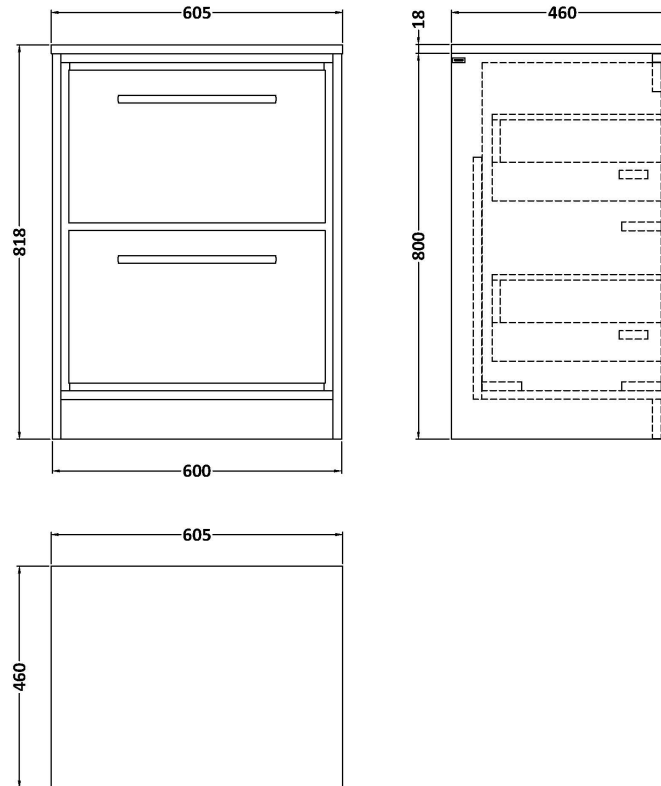

Sales Code: LIL3033W

Description: 600 Fs 2-Drawer Unit & Worktop

Packaging Details

Barcode: 5056678486276