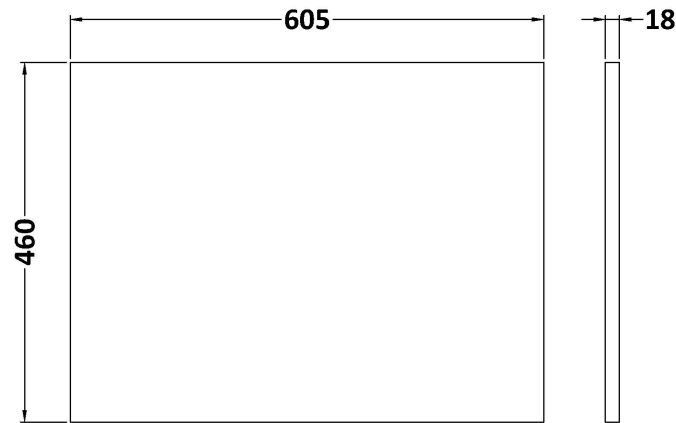

### Product Dimensions

Height (mm):	800
Width (mm):	600
Depth (mm):	455
Nett Weight (kg):	38.5

### Packaging Dimensions

Height (mm):	840
Width (mm):	632
Depth (mm):	480
Gross Weight (kg):	39

### Outer Box Dimensions (If Applicable)

Height (mm):	
Width (mm):	
Depth (mm):	
Gross Weight (kg):	
Barcode:	5056678485668

### Product Dimensions

Height (mm):	18
Width (mm):	605
Depth (mm):	460
Nett Weight (kg):	3