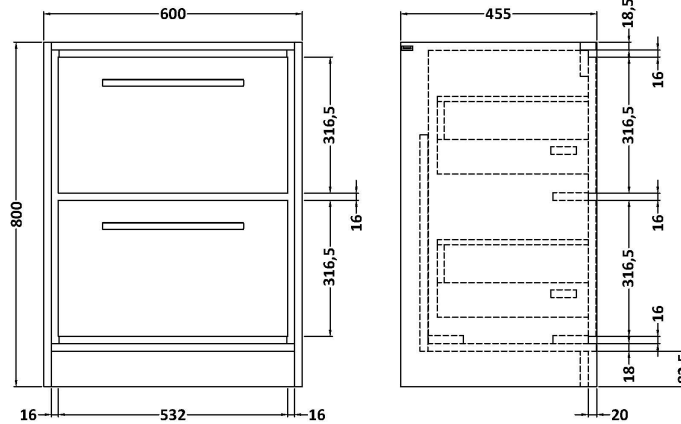

Sales Code: LIL3033W2

Description: 1200 Fs 4-Drawer Unit & Worktop

Packaging Details

Barcode: 5056678486450

Sales Code: NFF3033

Description: 600 Fs 2-Drawer Unit (455 Deep)

Product Dimensions

Height (mm):	800
Width (mm):	600
Depth (mm):	455
Nett Weight (kg):	38.5

Packaging Dimensions

Height (mm):	840
Width (mm):	632
Depth (mm):	480
Gross Weight (kg):	39

Packaging Data

Box Colour:	Brown Cardboard Box - Printed
Box Qty:	0
Label Size:	0 x 0
Label Colour:	White Label
Label Qty:	2

Outer Box Dimensions (If Applicable)

Height (mm):	
Width (mm):	
Depth (mm):	
Gross Weight (kg):	
Barcode:	5056678485668

Product Details

Country of Origin:	China
Fitting Instruction:	No
CE & UKCA:	N/A
FSC Certified Materials:	Yes
Colour:	Bleached Cuneo Oak
Construction Method:	Cam & Wood Dowel
Construction Type:	Rigid
Cabinet Finish:	MFC Textured Woodgrain
Fascia Finish:	MFC Textured Woodgrain
Cabinet Thickness (mm):	18
Fascia Thickness (mm):	18
Drawer Included:	Yes
Drawer Type:	80mm High Metal S/C Inc Galler
No of Shelves:	0
Hinge Type:	Not Applicable
Hinge Included:	Not Applicable
Adjustable Legs:	No, Not Required
Fixings Included:	Yes
Handle Style:	Contemporary
Waste Shroud:	Yes
Handle Included:	Yes, Supplied
Handle Type:	D-Shape

Sales Code: MWT301260

Description: 1200 Worktop (1205X460x18mm)

Product Dimensions

Height (mm):	18
Width (mm):	1205
Depth (mm):	460
Nett Weight (kg):	6

Packaging Dimensions

Height (mm):	25
Width (mm):	1225
Depth (mm):	510
Gross Weight (kg):	6.5