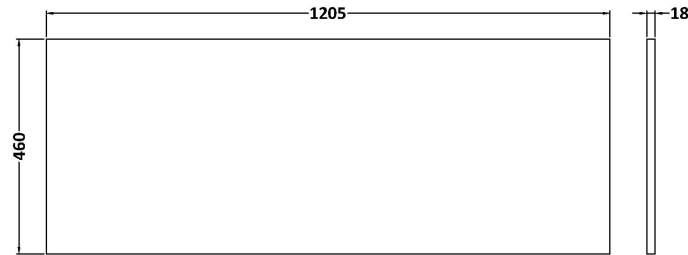

Packaging Dimensions

Height (mm):	840
Width (mm):	632
Depth (mm):	480
Gross Weight (kg):	39

Packaging Data

Box Colour:	Brown Cardboard Box - Printed
Box Qty:	0
Label Size:	0 x 0
Label Colour:	White Label
Label Qty:	2

Outer Box Dimensions (If Applicable)

Height (mm):	
Width (mm):	
Depth (mm):	
Gross Weight (kg):	
Barcode:	5056678485668

Product Details

Country of Origin:	China
Fitting Instruction:	No
CE & UKCA:	N/A
FSC Certified Materials:	Yes
Colour:	Bleached Cuneo Oak
Construction Method:	Cam & Wood Dowel
Construction Type:	Rigid
Cabinet Finish:	MFC Textured Woodgrain
Fascia Finish:	MFC Textured Woodgrain
Cabinet Thickness (mm):	18
Fascia Thickness (mm):	18
Drawer Included:	Yes
Drawer Type:	80mm High Metal S/C Inc Galler
No of Shelves:	0
Hinge Type:	Not Applicable
Hinge Included:	Not Applicable
Adjustable Legs:	No, Not Required
Fixings Included:	Yes
Handle Style:	Contemporary
Waste Shroud:	Yes
Handle Included:	Yes, Supplied
Handle Type:	D-Shape

Sales Code: MWT301260

Description: 1200 Worktop (1205X460x18mm)

Product Dimensions

Height (mm):	18
Width (mm):	1205
Depth (mm):	460
Nett Weight (kg):	6

Packaging Dimensions

Height (mm):	25
Width (mm):	1225
Depth (mm):	510
Gross Weight (kg):	6.5

Packaging Data

Box Colour:	Brown Cardboard Box - Printed
Box Qty:	1
Label Size:	100 x 50
Label Colour:	Not Applicable
Label Qty:	0

Outer Box Dimensions (If Applicable)

Height (mm):	
Width (mm):	
Depth (mm):	
Gross Weight (kg):	
Barcode:	5056678482445