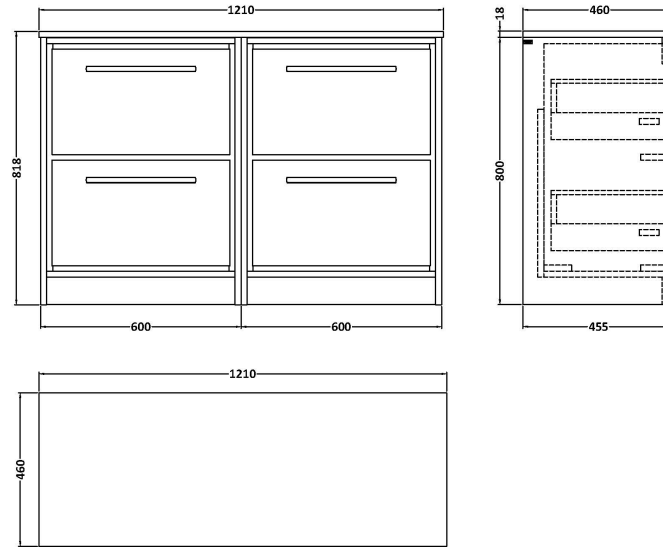

Sales Code: LIL3033W2

Description: 1200 Fs 4-Drawer Unit & Worktop

Packaging Details

Barcode: 5056678486450

Sales Code: NFF3033

Description: 600 Fs 2-Drawer Unit (455 Deep)

Product Dimensions

Height (mm):	800
Width (mm):	600
Depth (mm):	455
Nett Weight (kg):	38.5

Packaging Dimensions

Height (mm):	840
Width (mm):	632
Depth (mm):	480
Gross Weight (kg):	39

Packaging Data

Box Colour:	Brown Cardboard Box - Printed
Box Qty:	0
Label Size:	0 x 0
Label Colour:	White Label
Label Qty:	2

Outer Box Dimensions (If Applicable)

Height (mm):	
Width (mm):	
Depth (mm):	
Gross Weight (kg):	
Barcode:	5056678485668

Product Details

Country of Origin:	China
Fitting Instruction:	No
CE & UKCA:	N/A
FSC Certified Materials:	Yes
Colour:	Bleached Cuneo Oak
Construction Method:	Cam & Wood Dowel
Construction Type:	Rigid
Cabinet Finish:	MFC Textured Woodgrain
Fascia Finish:	MFC Textured Woodgrain
Cabinet Thickness (mm):	18
Fascia Thickness (mm):	18
Drawer Included:	Yes
Drawer Type:	80mm High Metal S/C Inc Galler
No of Shelves:	0
Hinge Type:	Not Applicable
Hinge Included:	Not Applicable
Adjustable Legs:	No, Not Required
Fixings Included:	Yes
Handle Style:	Contemporary
Waste Shroud:	Yes
Handle Included:	Yes, Supplied
Handle Type:	D-Shape

Sales Code: MWT301260

Description: 1200 Worktop (1205X460x18mm)

Product Dimensions

Height (mm):	18
Width (mm):	1205
Depth (mm):	460
Nett Weight (kg):	6

Packaging Dimensions

Height (mm):	25
Width (mm):	1225
Depth (mm):	510
Gross Weight (kg):	6.5