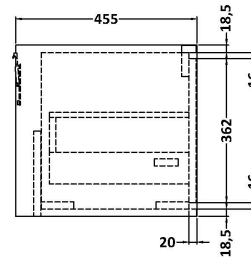

Sales Code: LIL2725A

Description: 800 Wh Single Drawer Unit & Basin 1Th

Packaging Details

Barcode: 5056678486979

Sales Code: NFF2725

Description: 800 Single Drawer Unit (455 Deep)

Product Dimensions

Height (mm):	431
Width (mm):	800
Depth (mm):	455
Nett Weight (kg):	30

Packaging Dimensions

Height (mm):	470
Width (mm):	832
Depth (mm):	480
Gross Weight (kg):	30.5

Packaging Data

Box Colour:	Brown Cardboard Box - Printed
Box Qty:	0
Label Size:	0 x 0
Label Colour:	White Label
Label Qty:	2

Outer Box Dimensions (If Applicable)

Height (mm):	
Width (mm):	
Depth (mm):	
Gross Weight (kg):	
Barcode:	5056678482636

Product Details

Country of Origin:	China
Fitting Instruction:	No
CE & UKCA:	N/A
FSC Certified Materials:	Yes
Colour:	Brown Casella Oak
Construction Method:	Cam & Wood Dowel
Construction Type:	Rigid
Cabinet Finish:	MFC Textured Woodgrain
Fascia Finish:	MFC Textured Woodgrain
Cabinet Thickness (mm):	16
Fascia Thickness (mm):	18
Drawer Included:	Yes
Drawer Type:	80mm High Metal S/C Inc Galler
No of Shelves:	0
Hinge Type:	Not Applicable
Hinge Included:	Not Applicable
Adjustable Legs:	No, Not Required
Fixings Included:	Yes
Handle Style:	Contemporary
Waste Shroud:	Yes
Handle Included:	Yes, Supplied
Handle Type:	D-Shape

Sales Code: CBM505

Description: 800 Classique Basin 1Th

Product Dimensions

Height (mm):	67
Width (mm):	830
Depth (mm):	470
Nett Weight (kg):	21.5

Packaging Dimensions

Height (mm):	490
Width (mm):	850
Depth (mm):	220
Gross Weight (kg):	21.5