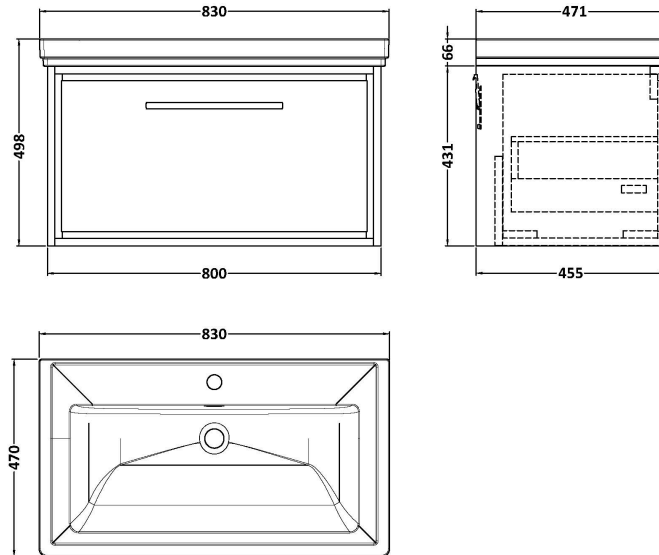

Sales Code: LIL2725A

Description: 800 Wh Single Drawer Unit & Basin 1Th

Packaging Details

Barcode: 5056678486979

Sales Code: NFF2725

Description: 800 Single Drawer Unit (455 Deep)

Product Dimensions

Height (mm):	431
Width (mm):	800
Depth (mm):	455
Nett Weight (kg):	30

Packaging Dimensions

Height (mm):	470
Width (mm):	832
Depth (mm):	480
Gross Weight (kg):	30.5

Packaging Data

Box Colour:	Brown Cardboard Box - Printed
Box Qty:	0
Label Size:	0 x 0
Label Colour:	White Label
Label Qty:	2

Outer Box Dimensions (If Applicable)

Height (mm):	
Width (mm):	
Depth (mm):	
Gross Weight (kg):	
Barcode:	5056678482636

Product Details

Country of Origin:	China
Fitting Instruction:	No
CE & UKCA:	N/A
FSC Certified Materials:	Yes
Colour:	Brown Casella Oak
Construction Method:	Cam & Wood Dowel
Construction Type:	Rigid
Cabinet Finish:	MFC Textured Woodgrain
Fascia Finish:	MFC Textured Woodgrain
Cabinet Thickness (mm):	16
Fascia Thickness (mm):	18
Drawer Included:	Yes
Drawer Type:	80mm High Metal S/C Inc Galler
No of Shelves:	0
Hinge Type:	Not Applicable
Hinge Included:	Not Applicable
Adjustable Legs:	No, Not Required
Fixings Included:	Yes
Handle Style:	Contemporary
Waste Shroud:	Yes
Handle Included:	Yes, Supplied
Handle Type:	D-Shape

Sales Code: CBM505

Description: 800 Classique Basin 1Th

Product Dimensions

Height (mm):	67
Width (mm):	830
Depth (mm):	470
Nett Weight (kg):	21.5

Packaging Dimensions

Height (mm):	490
Width (mm):	850
Depth (mm):	220
Gross Weight (kg):	21.5