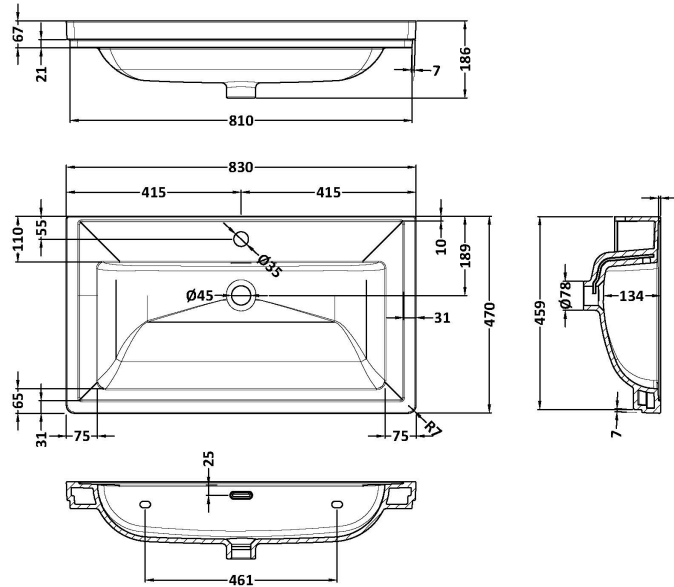

Packaging Dimensions

Height (mm):	470
Width (mm):	832
Depth (mm):	480
Gross Weight (kg):	30.5

Packaging Data

Box Colour:	Brown Cardboard Box - Printed
Box Qty:	0
Label Size:	0 x 0
Label Colour:	White Label
Label Qty:	2

Outer Box Dimensions (If Applicable)

Height (mm):	
Width (mm):	
Depth (mm):	
Gross Weight (kg):	
Barcode:	5056678482636

Product Details

Country of Origin:	China
Fitting Instruction:	No
CE & UKCA:	N/A
FSC Certified Materials:	Yes
Colour:	Brown Casella Oak
Construction Method:	Cam & Wood Dowel
Construction Type:	Rigid
Cabinet Finish:	MFC Textured Woodgrain
Fascia Finish:	MFC Textured Woodgrain
Cabinet Thickness (mm):	16
Fascia Thickness (mm):	18
Drawer Included:	Yes
Drawer Type:	80mm High Metal S/C Inc Galler
No of Shelves:	0
Hinge Type:	Not Applicable
Hinge Included:	Not Applicable
Adjustable Legs:	No, Not Required
Fixings Included:	Yes
Handle Style:	Contemporary
Waste Shroud:	Yes
Handle Included:	Yes, Supplied
Handle Type:	D-Shape

Sales Code: CBM505

Description: 800 Classique Basin 1Th

Product Dimensions

Height (mm):	67
Width (mm):	830
Depth (mm):	470
Nett Weight (kg):	21.5

Packaging Dimensions

Height (mm):	490
Width (mm):	850
Depth (mm):	220
Gross Weight (kg):	21.5

Packaging Data

Box Colour:	Brown Cardboard Box - Printed
Box Qty:	1
Label Size:	100 x 50
Label Colour:	White Label
Label Qty:	2

Outer Box Dimensions (If Applicable)

Height (mm):	
Width (mm):	
Depth (mm):	
Gross Weight (kg):	
Barcode:	5056462643670