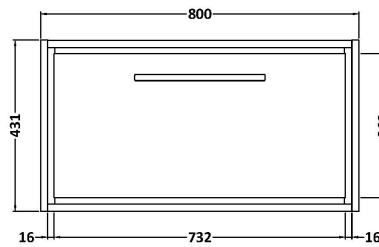

Sales Code: LIL2725A

Description: 800 Wh Single Drawer Unit & Basin 1Th

Packaging Details

Barcode: 5056678486979

Sales Code: NFF2725

Description: 800 Single Drawer Unit (455 Deep)

Product Dimensions

Height (mm):	431
Width (mm):	800
Depth (mm):	455
Nett Weight (kg):	30

Packaging Dimensions

Height (mm):	470
Width (mm):	832
Depth (mm):	480
Gross Weight (kg):	30.5

Packaging Data

Box Colour:	Brown Cardboard Box - Printed
Box Qty:	0
Label Size:	0 x 0
Label Colour:	White Label
Label Qty:	2

Outer Box Dimensions (If Applicable)

Height (mm):	
Width (mm):	
Depth (mm):	
Gross Weight (kg):	
Barcode:	5056678482636

Product Details

Country of Origin:	China
Fitting Instruction:	No
CE & UKCA:	N/A
FSC Certified Materials:	Yes
Colour:	Brown Casella Oak
Construction Method:	Cam & Wood Dowel
Construction Type:	Rigid
Cabinet Finish:	MFC Textured Woodgrain
Fascia Finish:	MFC Textured Woodgrain
Cabinet Thickness (mm):	16
Fascia Thickness (mm):	18
Drawer Included:	Yes
Drawer Type:	80mm High Metal S/C Inc Galler
No of Shelves:	0
Hinge Type:	Not Applicable
Hinge Included:	Not Applicable
Adjustable Legs:	No, Not Required
Fixings Included:	Yes
Handle Style:	Contemporary
Waste Shroud:	Yes
Handle Included:	Yes, Supplied
Handle Type:	D-Shape

Sales Code: CBM505

Description: 800 Classique Basin 1Th

Product Dimensions

Height (mm):	67
Width (mm):	830
Depth (mm):	470
Nett Weight (kg):	21.5

Packaging Dimensions

Height (mm):	490
Width (mm):	850
Depth (mm):	220
Gross Weight (kg):	21.5