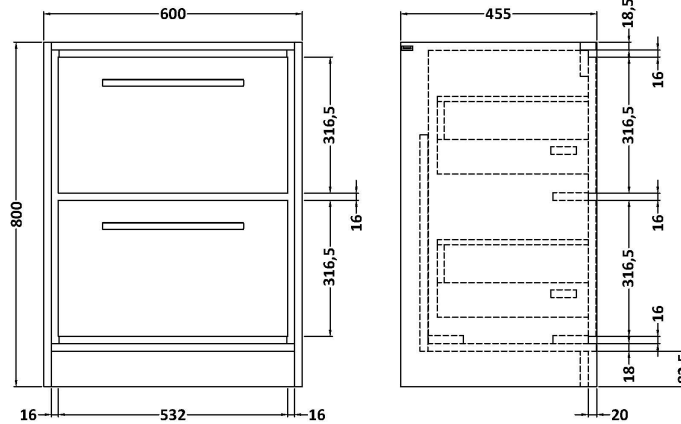

Sales Code: LIL3033WMT

Description: 600 Fs 2-Drawer Unit & Marble Worktop

Packaging Details

Barcode: 5056678487624

Sales Code: NFF3033

Description: 600 Fs 2-Drawer Unit (455 Deep)

Product Dimensions

Height (mm):	800
Width (mm):	600
Depth (mm):	455
Nett Weight (kg):	38.5

Packaging Dimensions

Height (mm):	840
Width (mm):	632
Depth (mm):	480
Gross Weight (kg):	39

Packaging Data

Box Colour:	Brown Cardboard Box - Printed
Box Qty:	0
Label Size:	0 x 0
Label Colour:	White Label
Label Qty:	2

Outer Box Dimensions (If Applicable)

Height (mm):	
Width (mm):	
Depth (mm):	
Gross Weight (kg):	
Barcode:	5056678485668

Product Details

Country of Origin:	China
Fitting Instruction:	No
CE & UKCA:	N/A
FSC Certified Materials:	Yes
Colour:	Bleached Cuneo Oak
Construction Method:	Cam & Wood Dowel
Construction Type:	Rigid
Cabinet Finish:	MFC Textured Woodgrain
Fascia Finish:	MFC Textured Woodgrain
Cabinet Thickness (mm):	18
Fascia Thickness (mm):	18
Drawer Included:	Yes
Drawer Type:	80mm High Metal S/C Inc Galler
No of Shelves:	0
Hinge Type:	Not Applicable
Hinge Included:	Not Applicable
Adjustable Legs:	No, Not Required
Fixings Included:	Yes
Handle Style:	Contemporary
Waste Shroud:	Yes
Handle Included:	Yes, Supplied
Handle Type:	D-Shape

Sales Code: LOM16046

Description: 600 Marble Top (610 X 460mm)

Product Dimensions

Height (mm):	18
Width (mm):	610
Depth (mm):	460
Nett Weight (kg):	13.5

Packaging Dimensions

Height (mm):	35
Width (mm):	650
Depth (mm):	500
Gross Weight (kg):	14