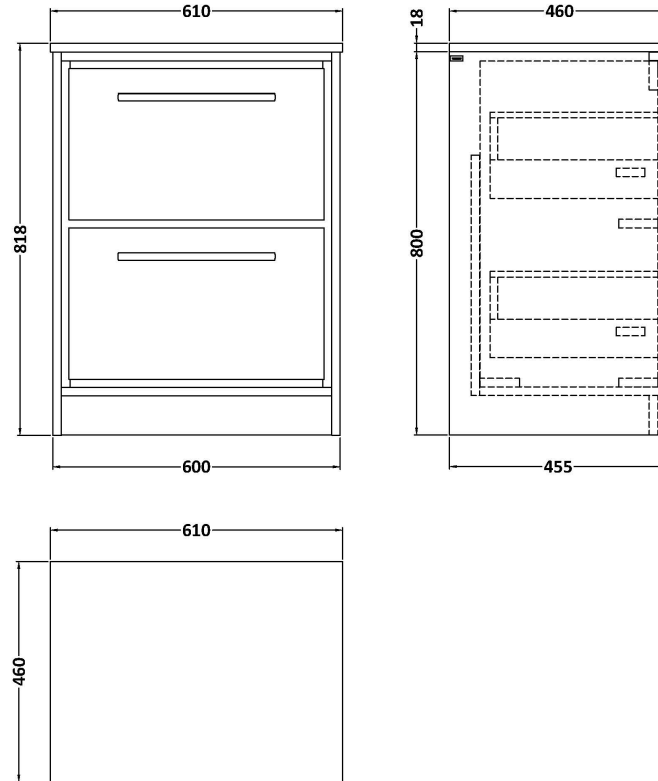

Sales Code: LIL3033WMT

Description: 600 Fs 2-Drawer Unit & Marble Worktop

Packaging Details

Barcode: 5056678487624

Sales Code: NFF3033

Description: 600 Fs 2-Drawer Unit (455 Deep)

Product Dimensions

Height (mm):	800
Width (mm):	600
Depth (mm):	455
Nett Weight (kg):	38.5

Packaging Dimensions

Height (mm):	840
Width (mm):	632
Depth (mm):	480
Gross Weight (kg):	39

Packaging Data

Box Colour:	Brown Cardboard Box - Printed
Box Qty:	0
Label Size:	0 x 0
Label Colour:	White Label
Label Qty:	2

Outer Box Dimensions (If Applicable)

Height (mm):	
Width (mm):	
Depth (mm):	
Gross Weight (kg):	
Barcode:	5056678485668

Product Details

Country of Origin:	China
Fitting Instruction:	No
CE & UKCA:	N/A
FSC Certified Materials:	Yes
Colour:	Bleached Cuneo Oak
Construction Method:	Cam & Wood Dowel
Construction Type:	Rigid
Cabinet Finish:	MFC Textured Woodgrain
Fascia Finish:	MFC Textured Woodgrain
Cabinet Thickness (mm):	18
Fascia Thickness (mm):	18
Drawer Included:	Yes
Drawer Type:	80mm High Metal S/C Inc Galler
No of Shelves:	0
Hinge Type:	Not Applicable
Hinge Included:	Not Applicable
Adjustable Legs:	No, Not Required
Fixings Included:	Yes
Handle Style:	Contemporary
Waste Shroud:	Yes
Handle Included:	Yes, Supplied
Handle Type:	D-Shape

Sales Code: LOM16046

Description: 600 Marble Top (610 X 460mm)

Product Dimensions

Height (mm):	18
Width (mm):	610
Depth (mm):	460
Nett Weight (kg):	13.5

Packaging Dimensions

Height (mm):	35
Width (mm):	650
Depth (mm):	500
Gross Weight (kg):	14